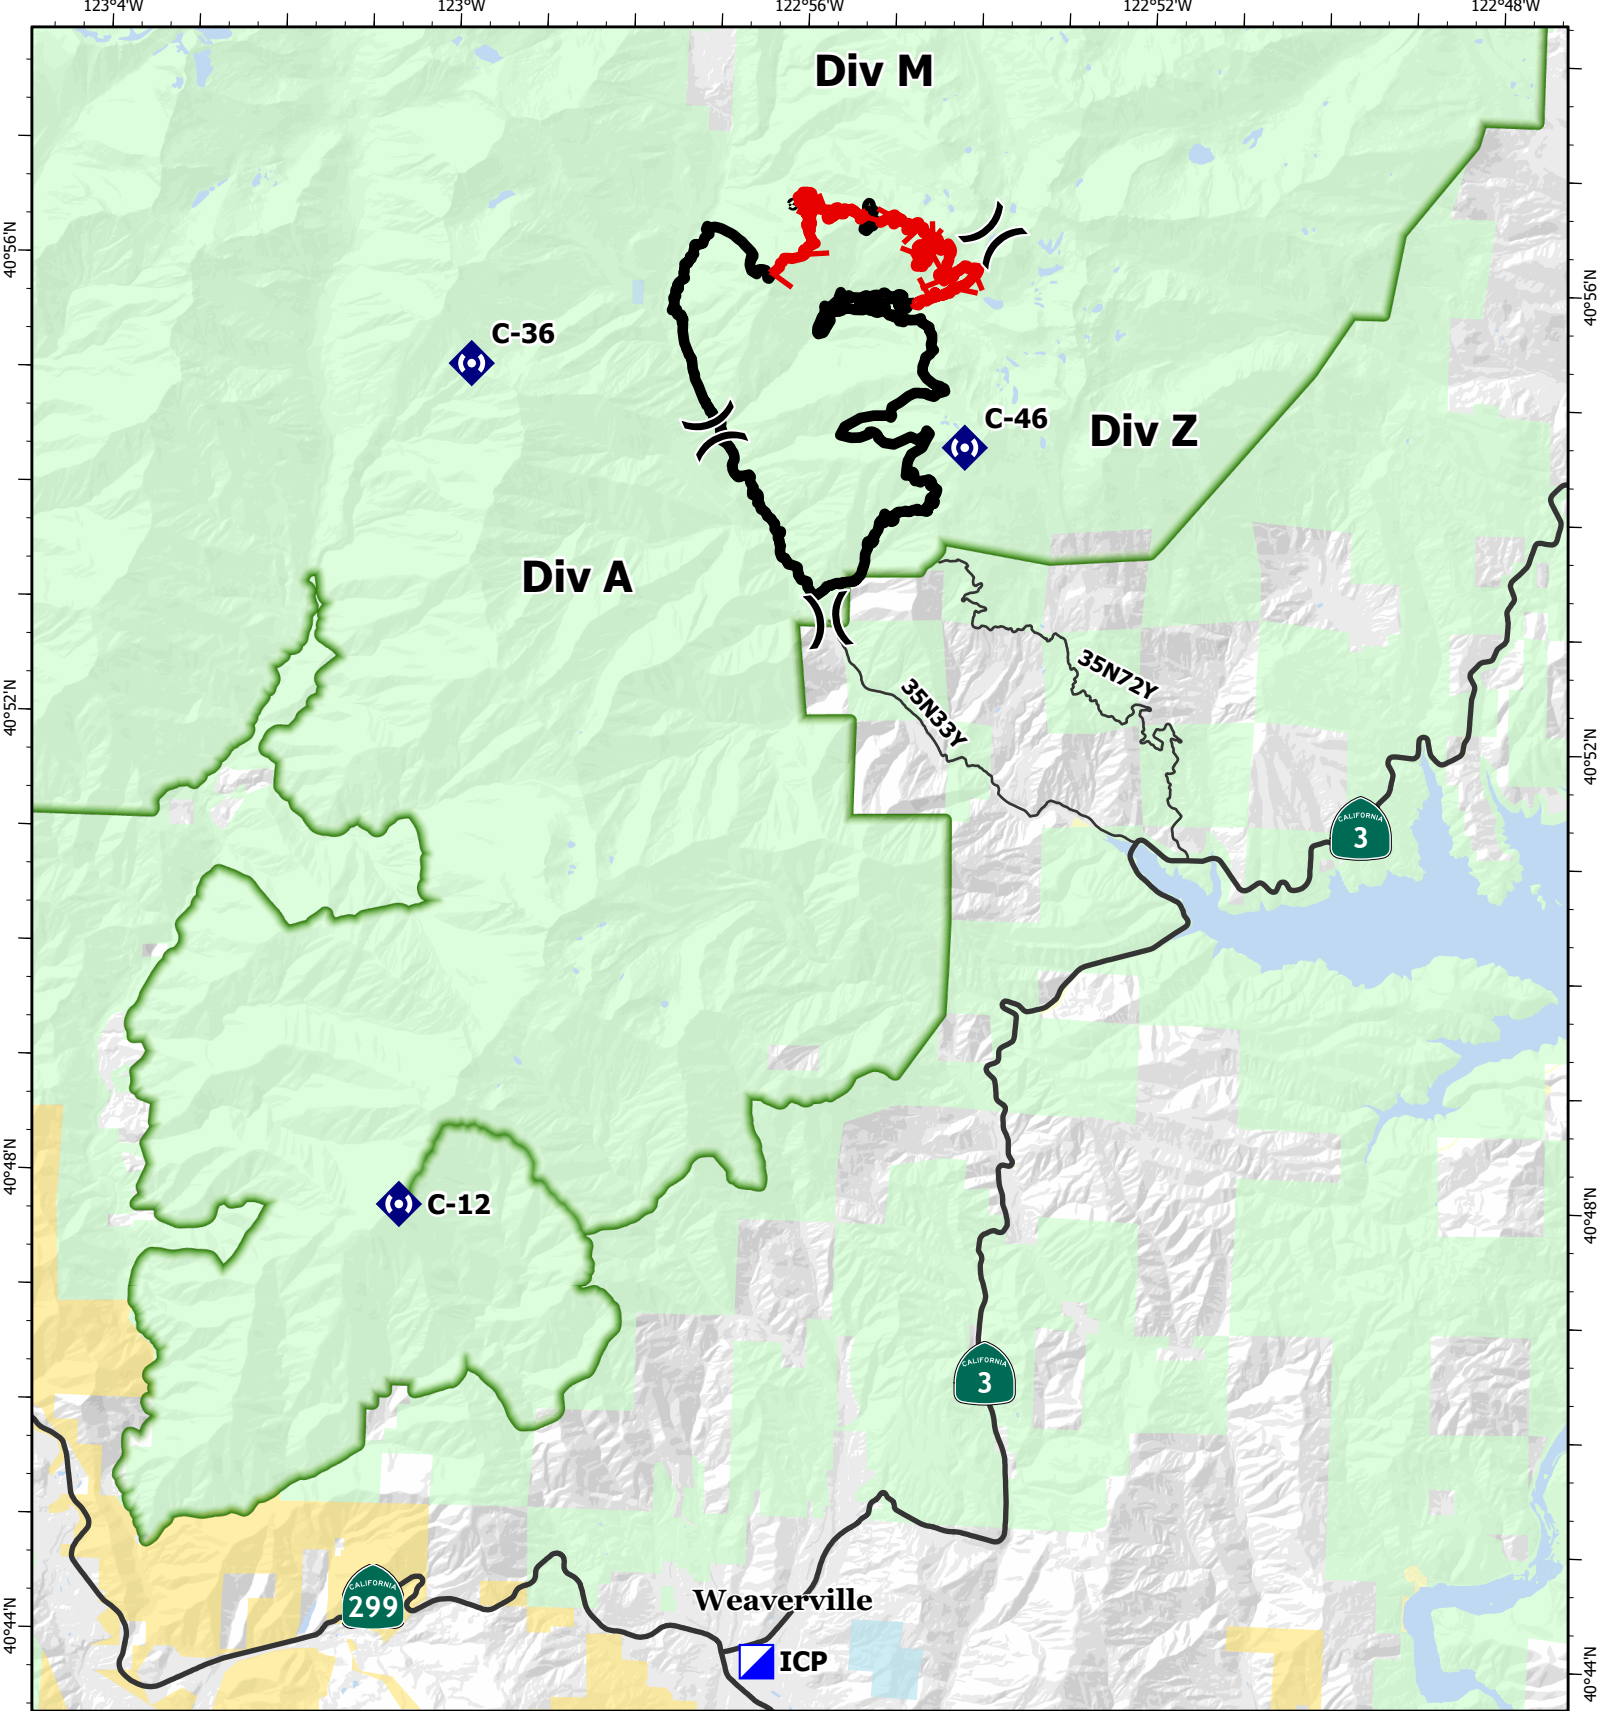

123°4'W 123°W 122°56'W 122°52'W 122°48'W

IAP Map

Deep
CA-SHF-000973
September 9, 2023

4198 acres at 9/4/23 0321

- Division Break
- Incident Command Post
- Repeater
- Contained
- Uncontained
- Trinity Alps Wilderness

1:122,000 | mforumi | 9/8/2023 2055
Acres from IR and GPS
NAD 1983 2011 Datum, Lat/Long Grid