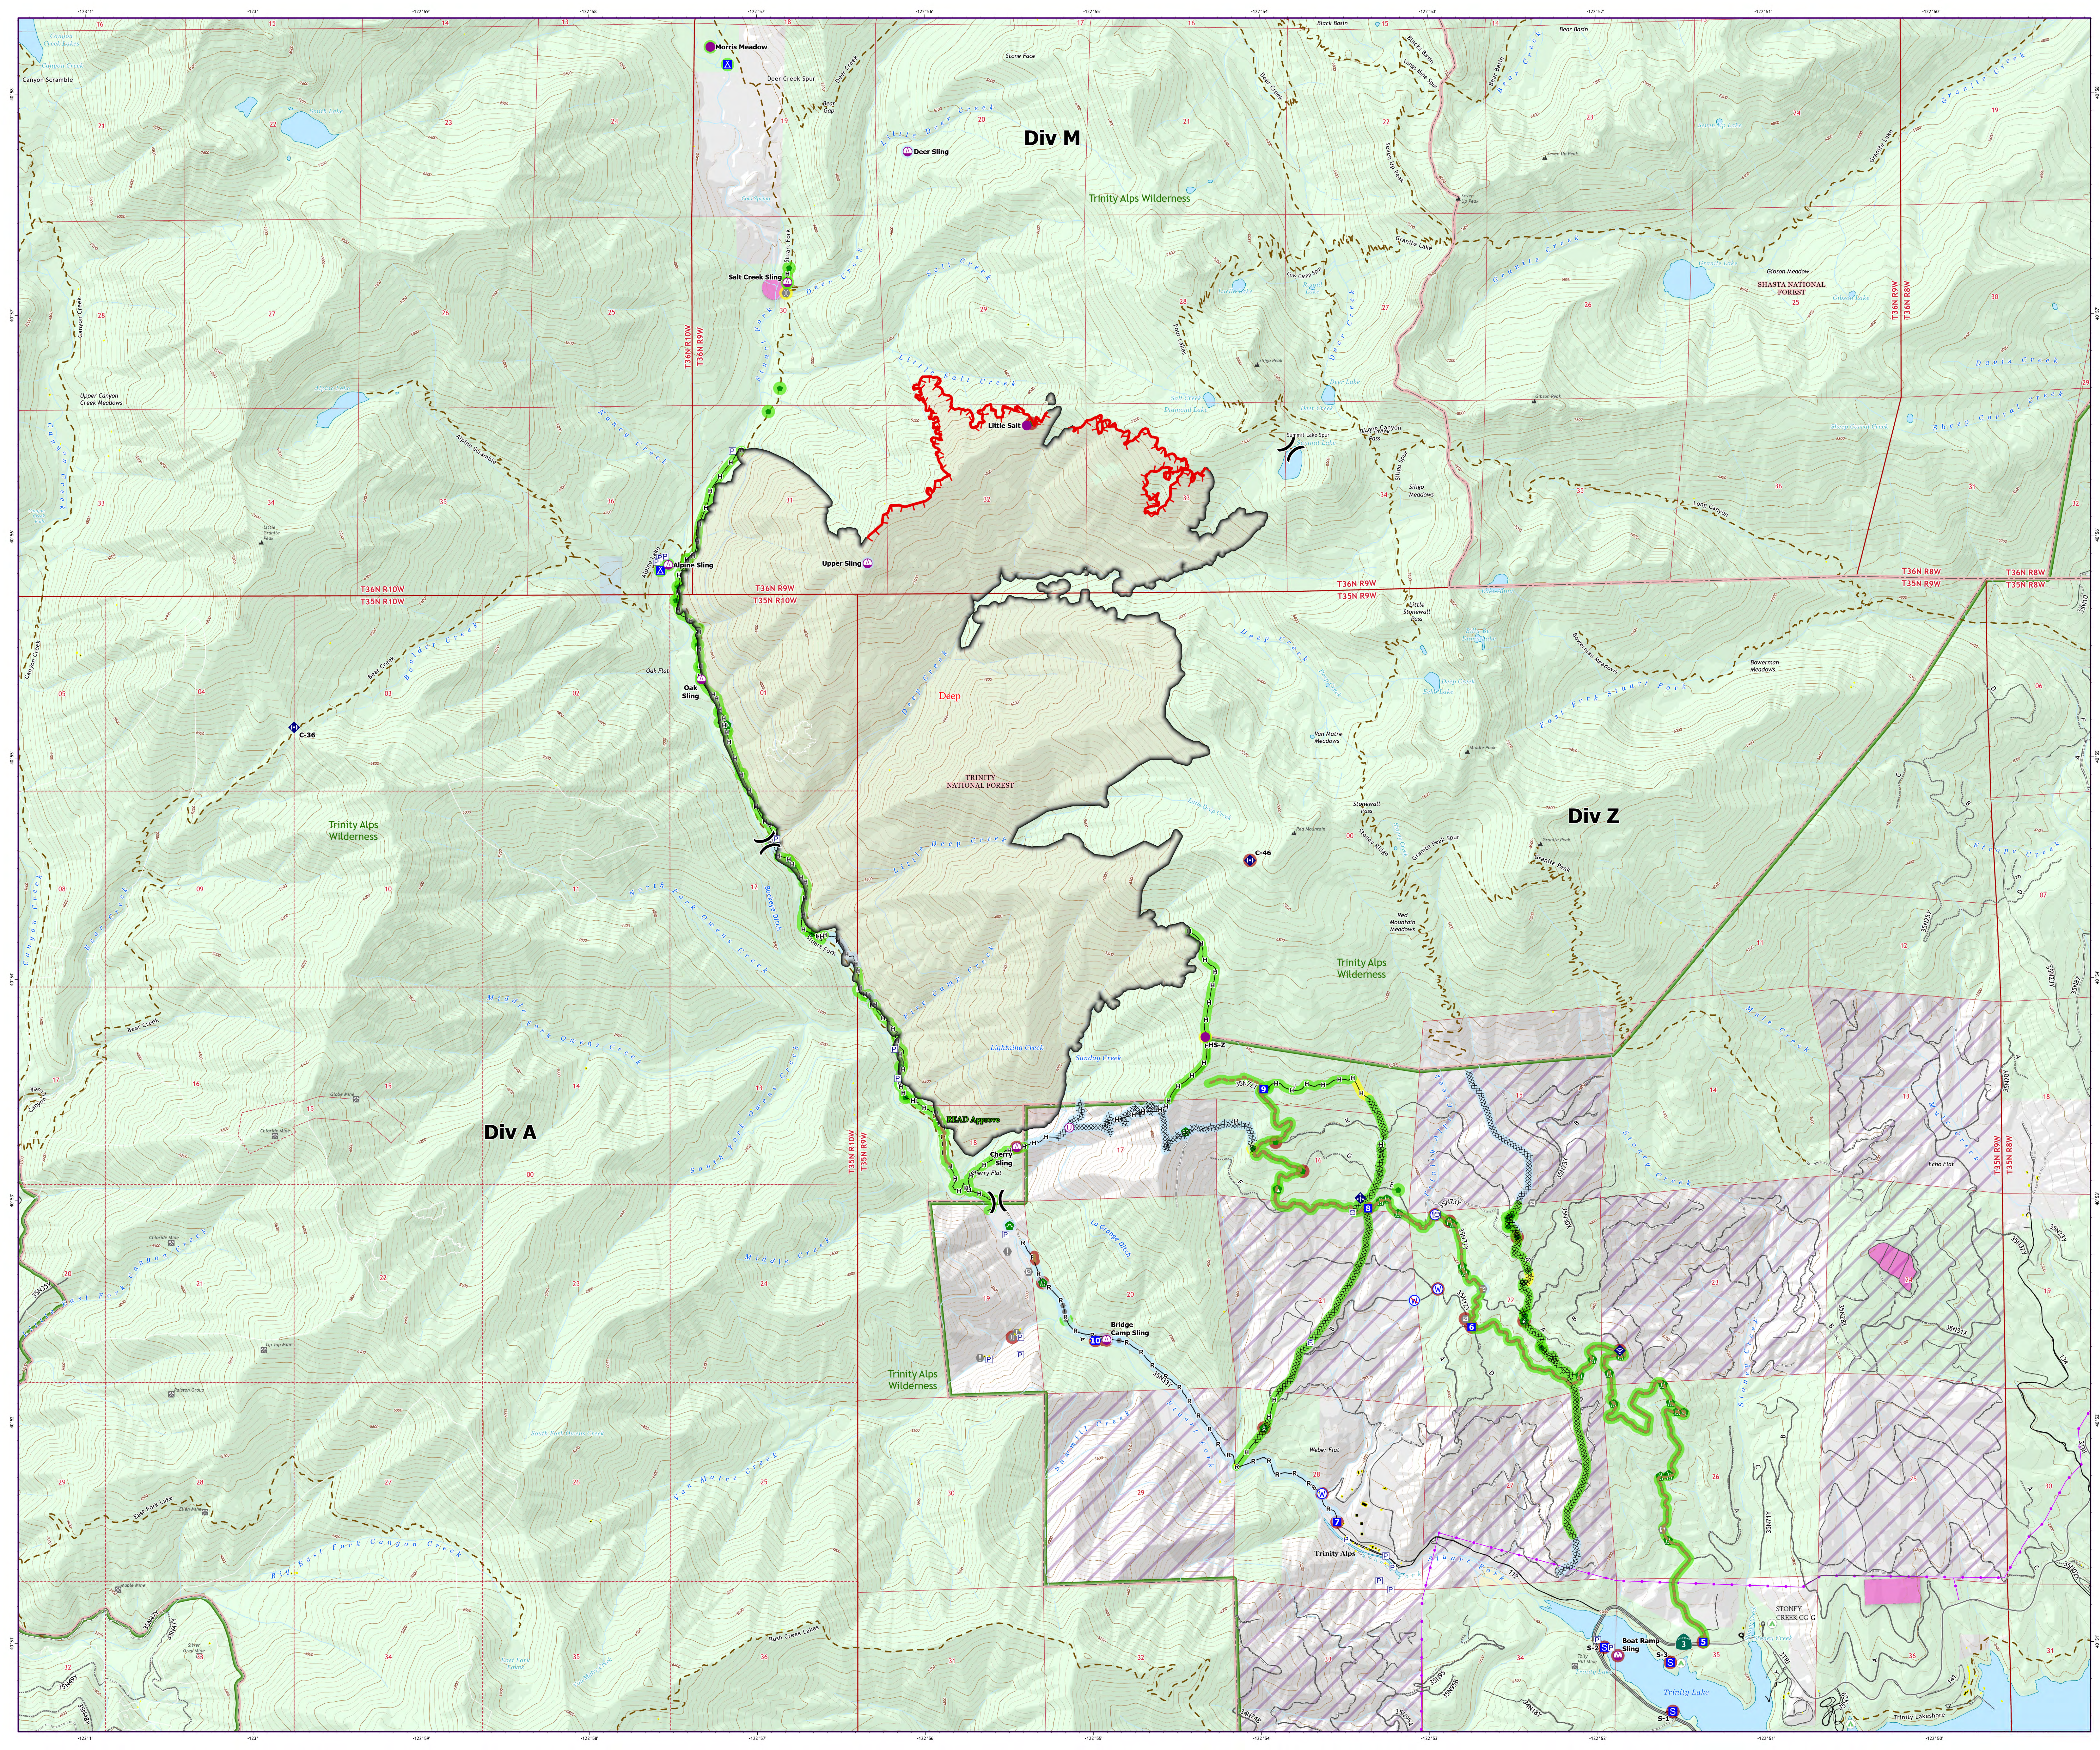

Repair Map

Deep Fire

CA-SHF-000973

September 10, 2023

4,198 acres on 9/4 at 0321Hrs

- Completed - Inspected
- In Progress
- Repair Needed
- No Repair Needed
- Heliprot
- Sling Site
- Unimproved Landing Area
- Division Break
- Drop Point
- Camp
- Staging Area
- Value at Risk
- Other
- Gate
- Bridge
- Stream Crossing
- Road Repair
- Repair Point
- Hazard Tree
- Dozer Push
- Culvert
- Mobile Weather Unit
- Internet Access
- Repeater
- Water Source
- Restricted Water Source
- Pump
- Water Tank
- Contained
- Uncontained
- Completed Dozer Line
- Completed Hand Line
- Completed Road as Line
- Repair Line
- Road Repair
- Structures
- Mine
- Summit
- Campground
- Paved Road
- Gravel Road
- Dirt Road
- Unimproved Road
- Closed Road
- Sensitive Areas
- Trinity Alps Wilderness
- Surface Management
- Bureau of Reclamation (BOR)
- State
- US Forest Service (USFS)
- SPI Lands
- Private