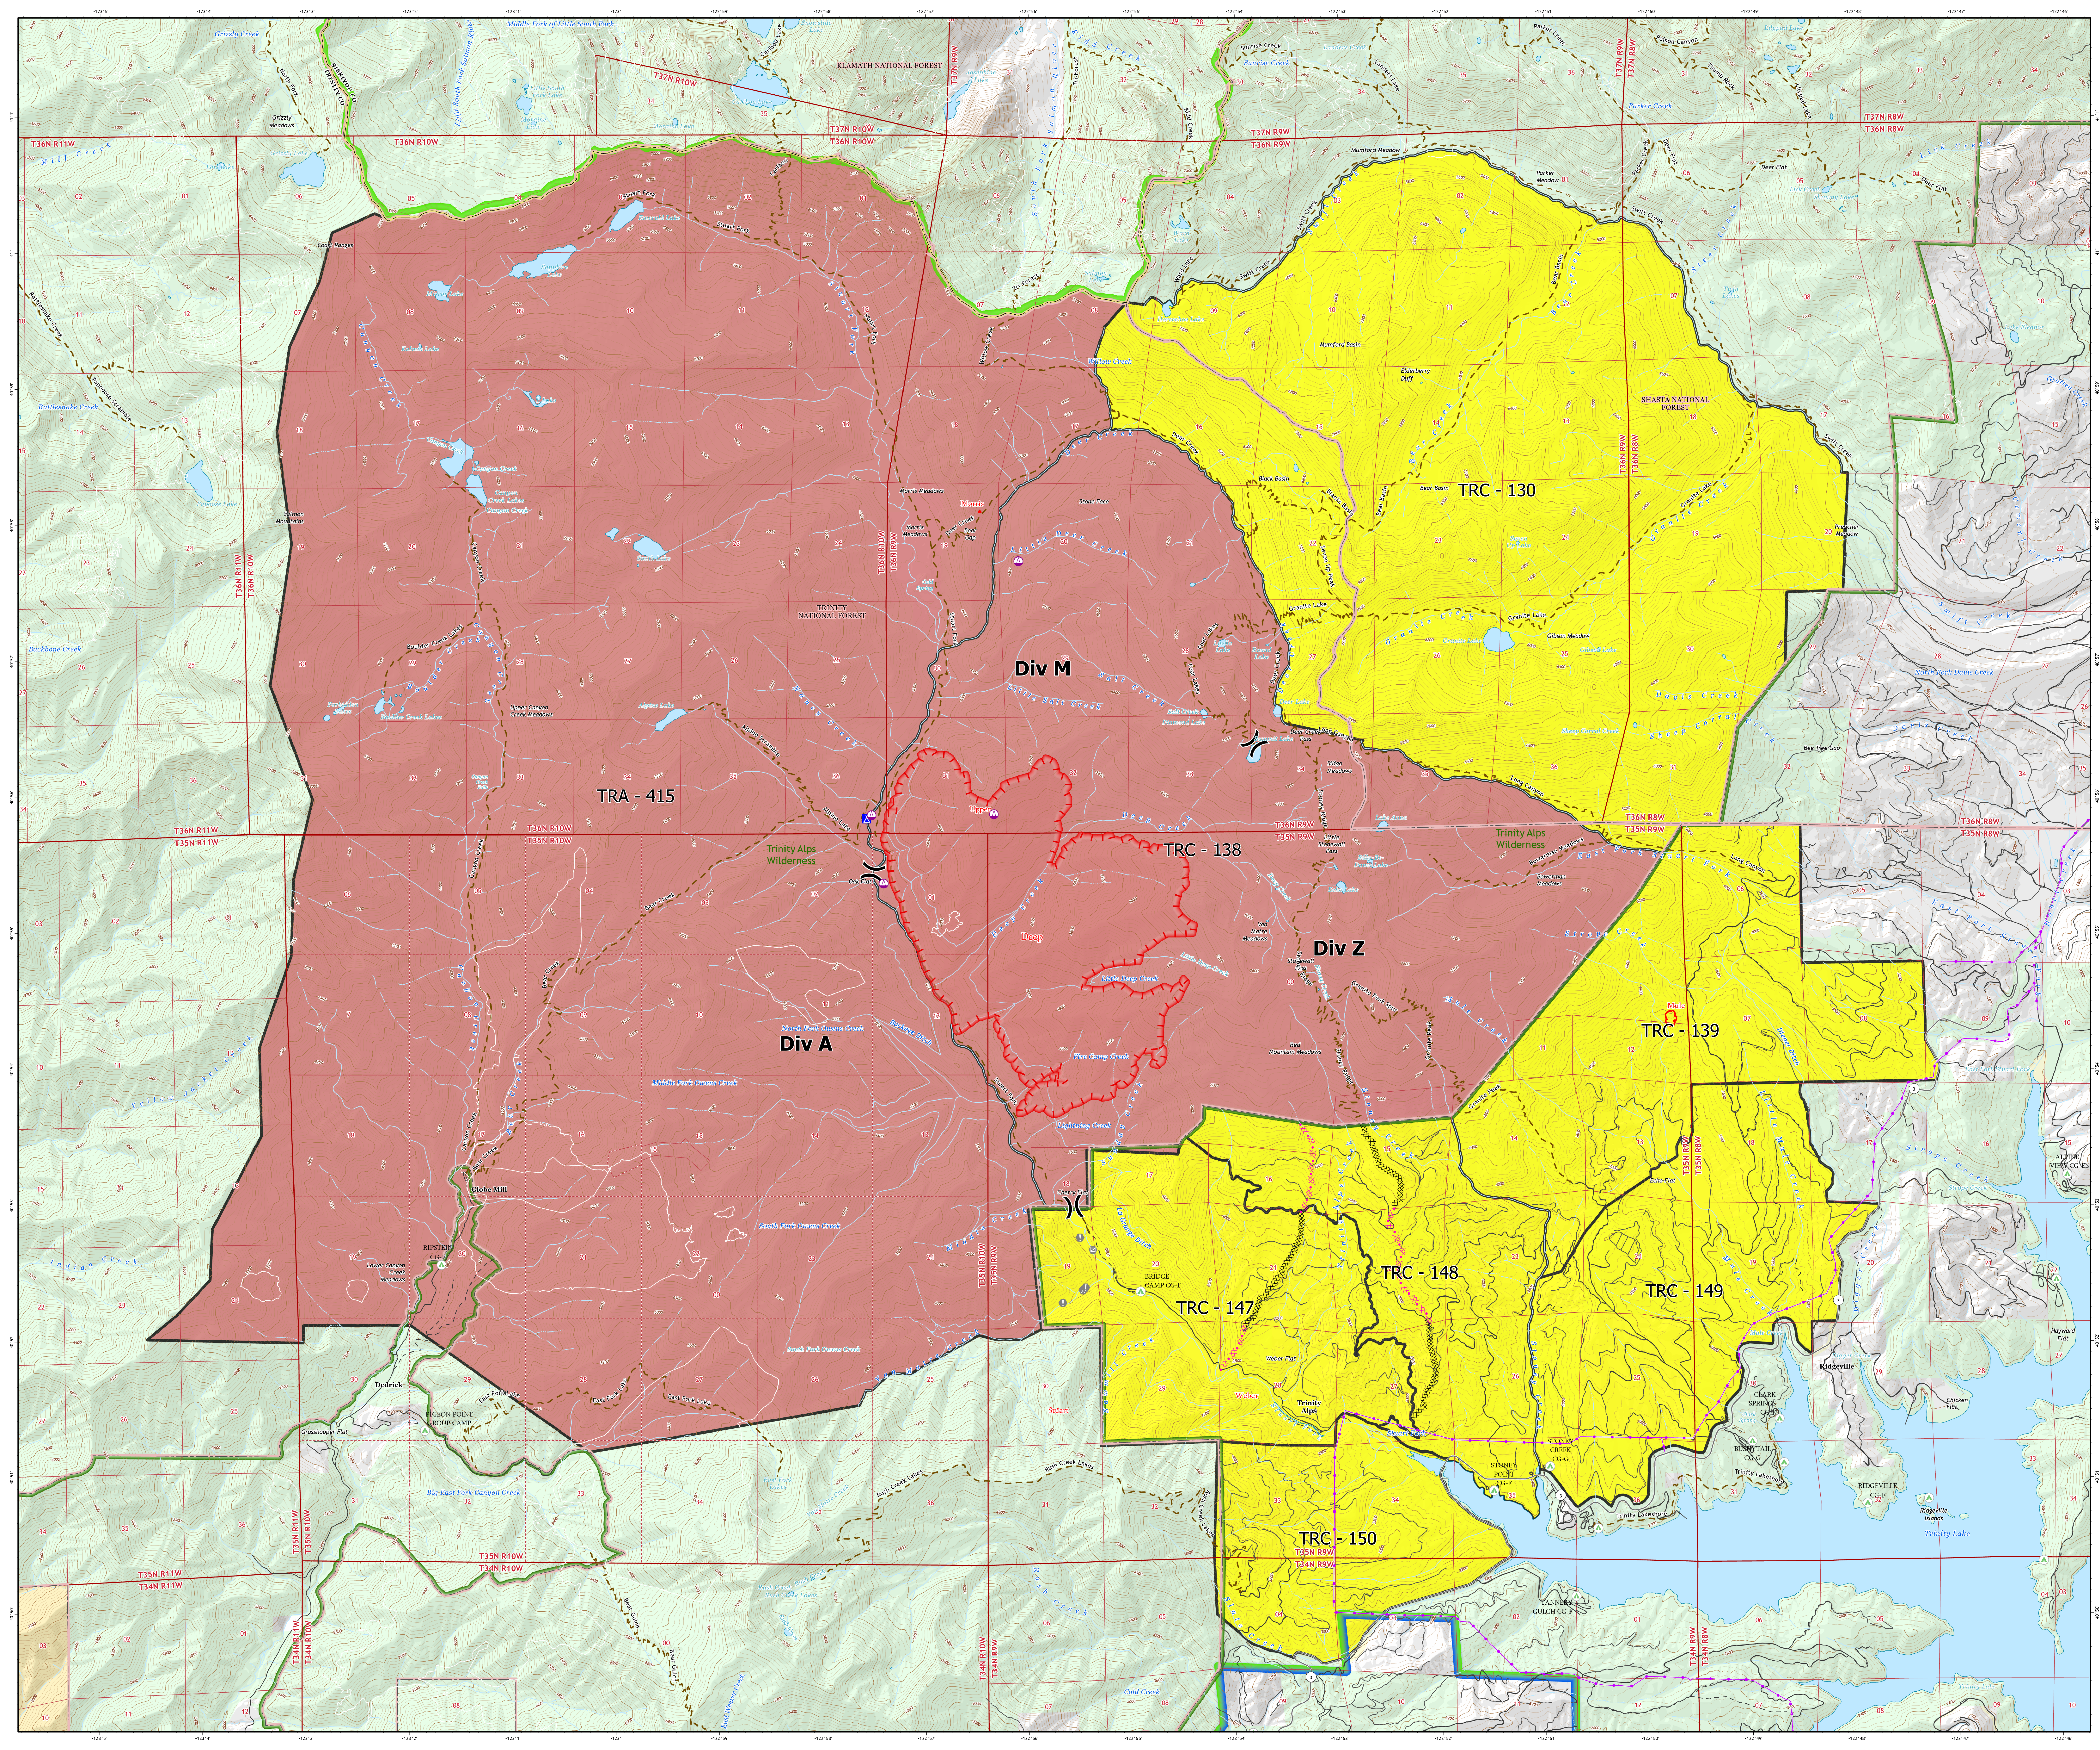

# Operations Map

## Deep Fire

### CA-SHF-000973

August 19, 2023

3,014 acres on 8/18 at 14:15

- Sling Site
- ⌋ Division Break
- 🏠 Camp
- ⚠ Value at Risk
- ⊙ Gate
- ⊙ Bridge
- 🔴 Uncontained
- 🌲 Campground
- Local Connector
- Local Road
- - - 4WD
- - - Trail
- Transmission Lines
- 🌲 Trinity Alps Wilderness
- Evacuation Zones
- 🟡 Warning
- 🔴 Evacuation Order
- Direct Protection Areas
- 🔴 CAL FIRE
- 🌲 USDA/Forest Service
- Surface Management
- 🟡 Bureau of Land Management (BLM)
- 🟡 Bureau of Reclamation (BOR)
- 🟡 State
- 🟡 US Forest Service (USFS)
- 🟡 Private

1:26,022

Datum: North American 1983