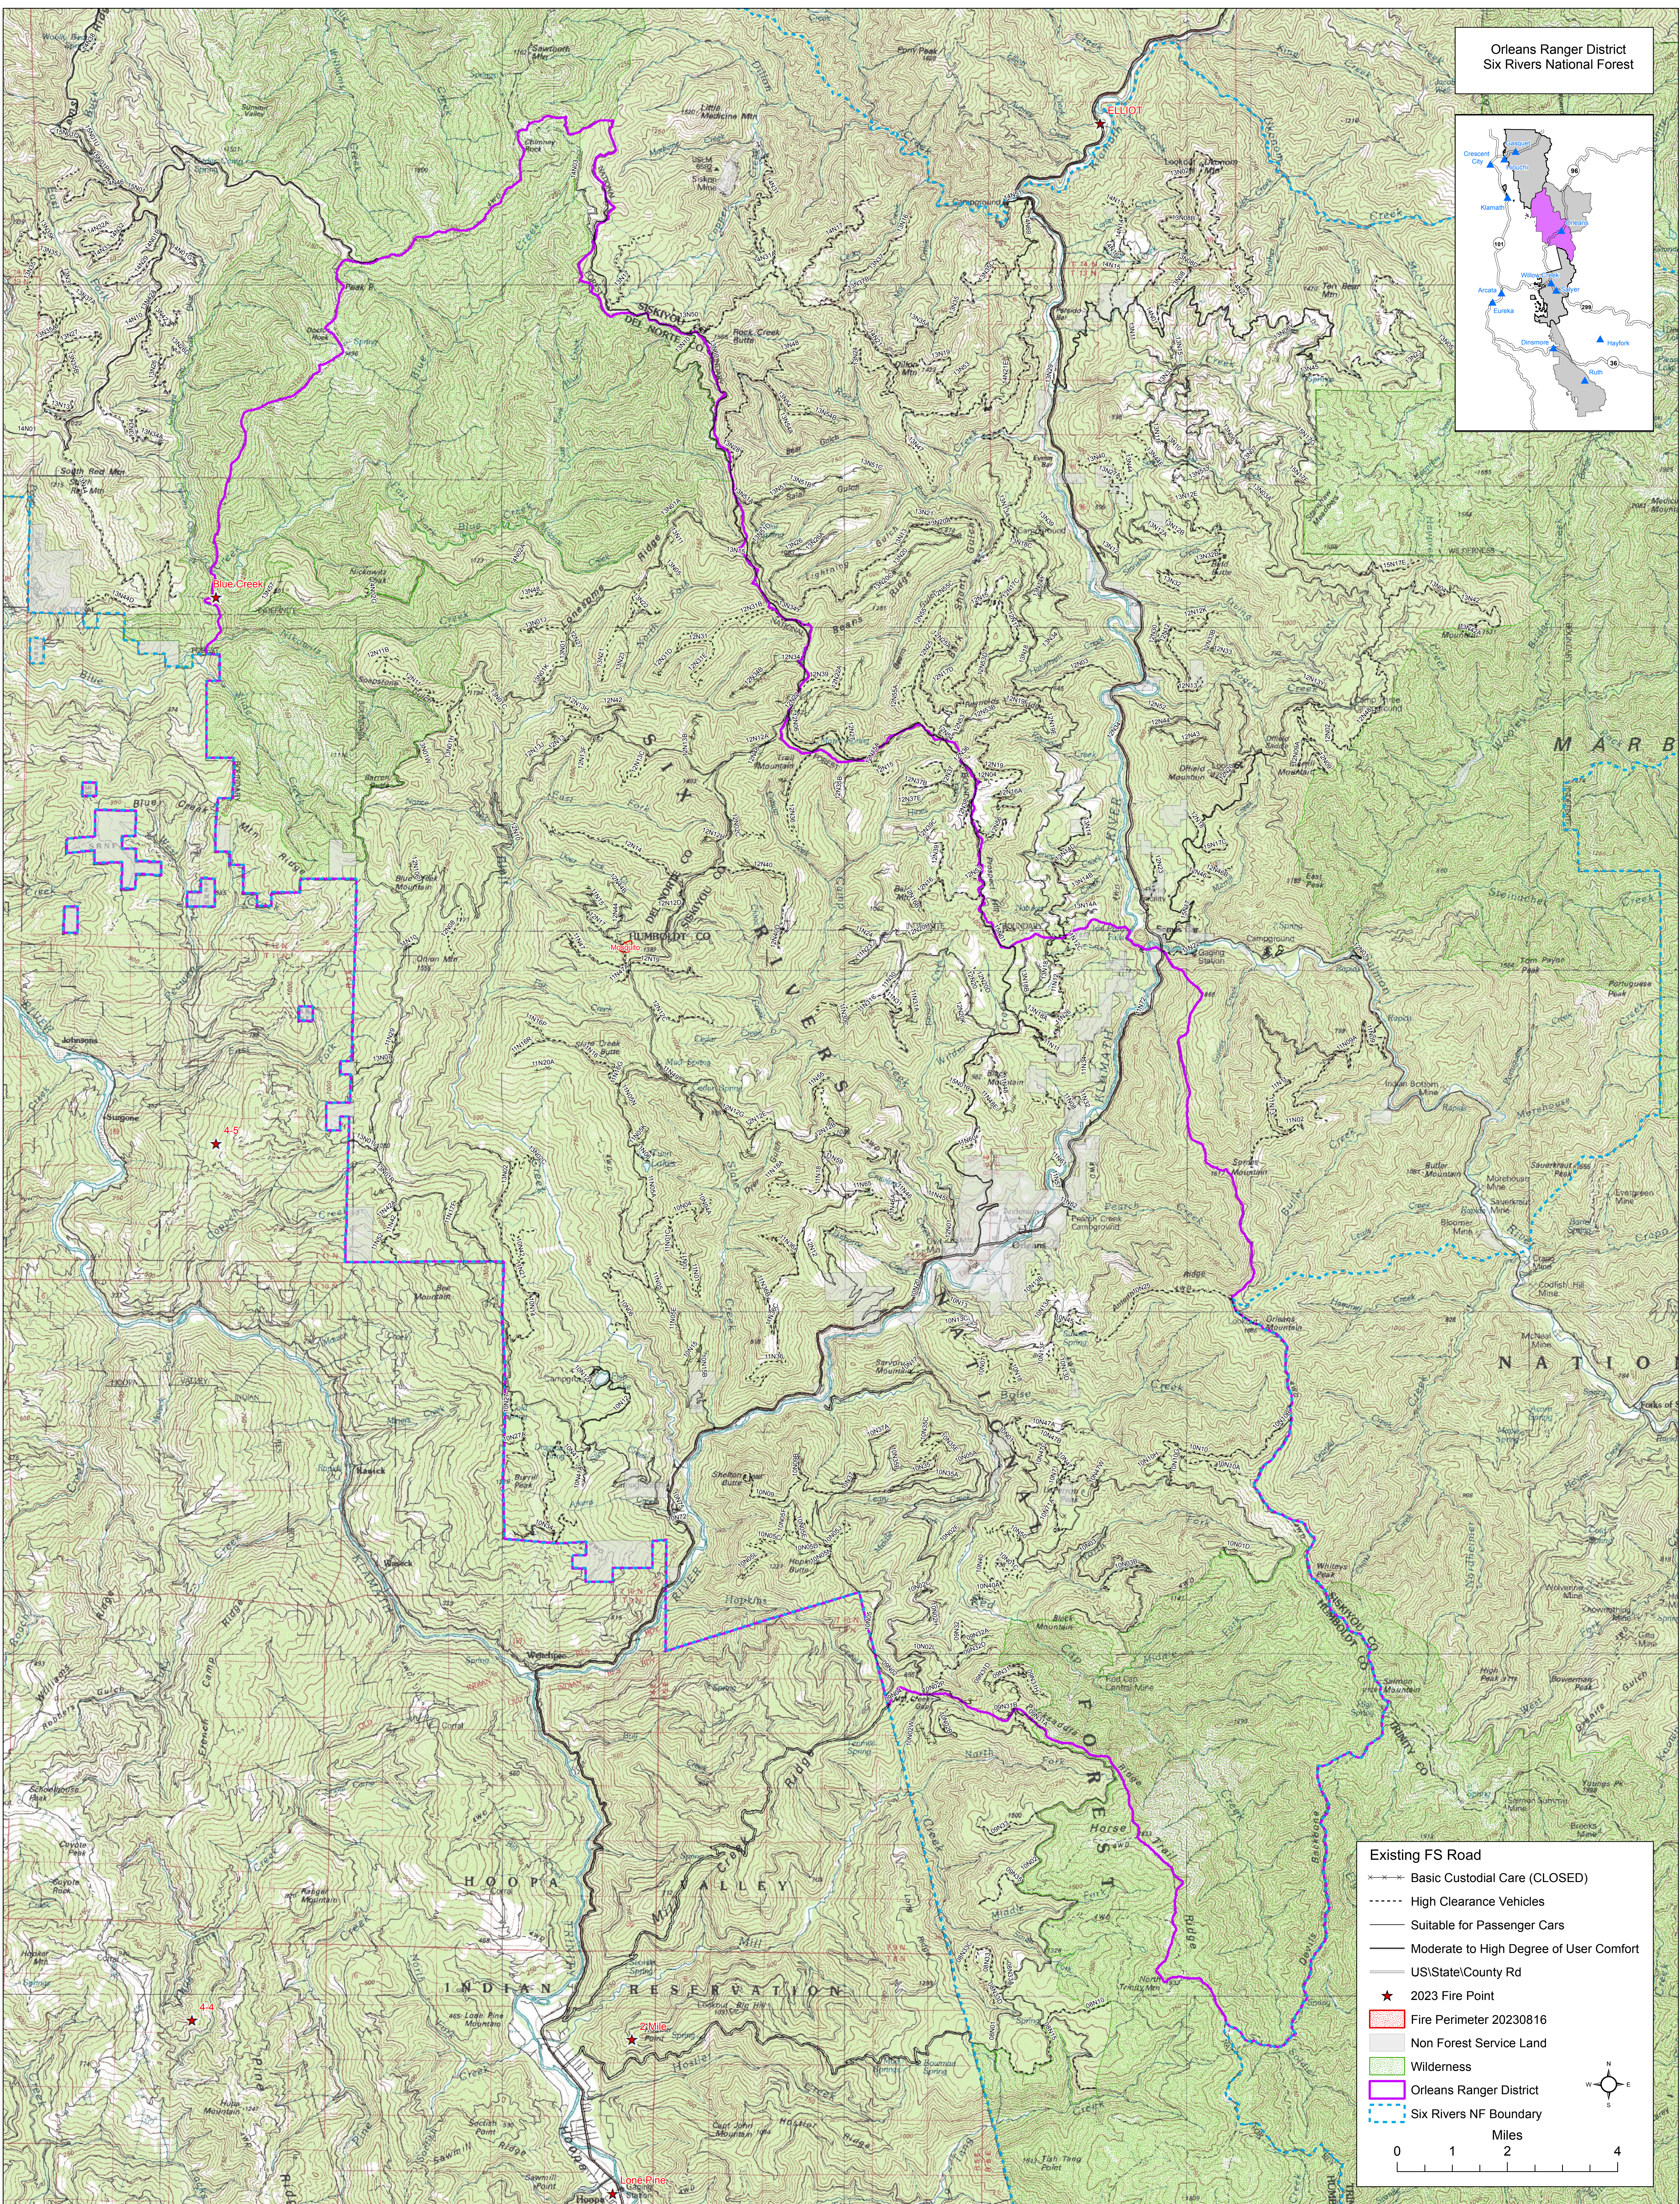

Orleans Ranger District
Six Rivers National Forest

Existing FS Road

- x—x— Basic Custodial Care (CLOSED)
- - - - High Clearance Vehicles
- Suitable for Passenger Cars
- Moderate to High Degree of User Comfort
- US/State/County Rd

★ 2023 Fire Point

■ Fire Perimeter 20230816

■ Non Forest Service Land

■ Wilderness

■ Orleans Ranger District

■ Six Rivers NF Boundary

Miles

0 1 2 4