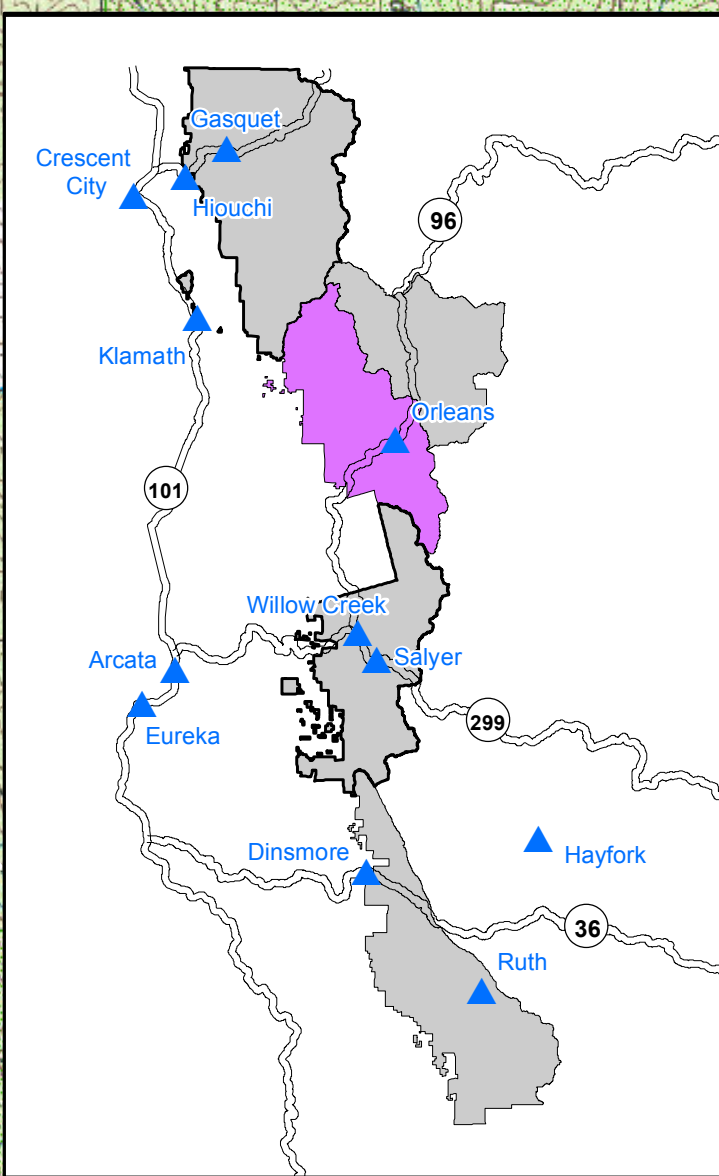

Orleans Ranger District
Six Rivers National Forest

Existing FS Road

- x—x— Basic Custodial Care (CLOSED)
- - - - High Clearance Vehicles
- Suitable for Passenger Cars
- Moderate to High Degree of User Comfort
- US/State/County Rd

★ 2023 Fire Point

■ Fire Perimeter 20230816

■ Non Forest Service Land

■ Wilderness

■ Orleans Ranger District

■ Six Rivers NF Boundary

Miles

0 1 2 4