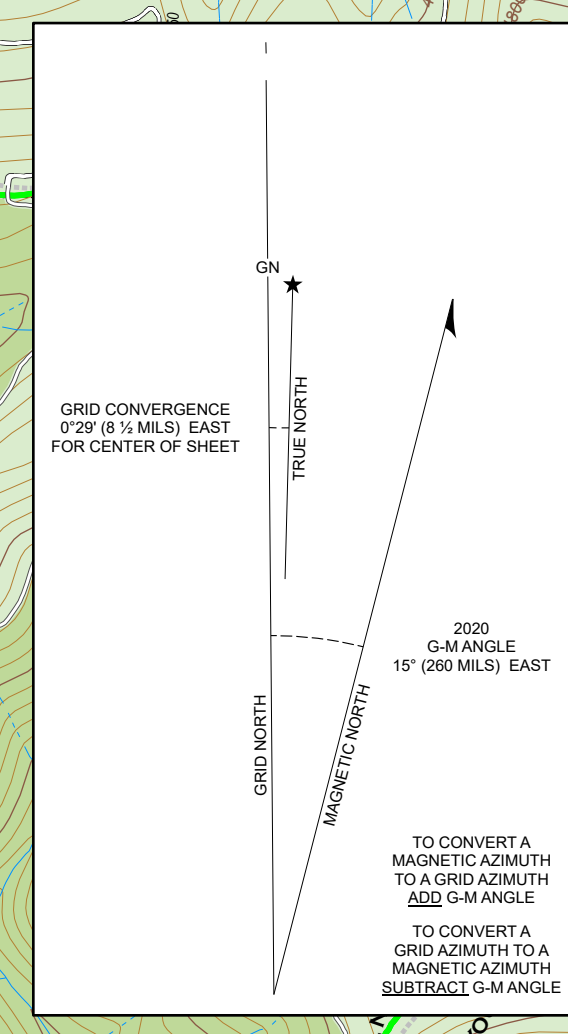

Briefing

Bluff Complex

CA-SRF-969

August 18, 2023 Day

appx. 400 acres

SRF Type 3 IMT
8/18/2023 0540

- Wildfire Daily Fire Perimeter
- Forest Service Land
- Federal Wilderness Boundary
- Trail
- Dirt (Not Paved)
- Paved Road
- Gravel Road
- Dirt Roads
- Unimproved Roads
- Closed Roads
- Pre-Attack Data
- Dip Sites
- Bridges
- Water Source
- Unimproved Landing
- Substations