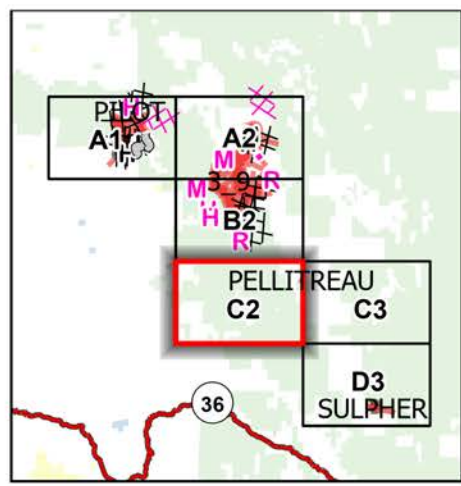

IAP South Fork Complex

CA-SHF-001004
08/22/2023

- () Division Break
- Drop Point
- S Staging Area
- ⊕ Bridge
- ⊙ Water Source
- ⊗⊗ Completed Dozer Line
- H Completed Hand Line
- ⊗ Planned Dozer Line
- H Planned Hand Line
- Access or Improved Road
- ▭ Wildfire Daily Fire Perimeter

-  Unimproved Landing Area
-  Division Break
-  Drop Point
-  Internet Access
-  Repeater
-  Completed Dozer Line
-  Planned Dozer Line
-  Planned Hand Line
-  Planned Mixed Construction Line
-  Planned Road as Line
-  Wildfire Daily Fire Perimeter

Page 3 of 6

Miles

0 0.3 0.6

1:29,000

Last Updated 8/21/2023 23:33

 Wildfire Daily Fire Perimeter

Miles
 0 0.3 0.6
 1:29,000
 Last Updated
 8/21/2023
 23:33

Six Rivers National Forest

IAP South Fork Complex

CA-SHF-001004
08/22/2023

 Wildfire Daily Fire Perimeter

Page 5 of 6

Miles
0 0.3 0.6
1:29,000
Last Updated
8/21/2023
23:33

Shasta-Trinity National Forest

 Wildfire Daily Fire Perimeter