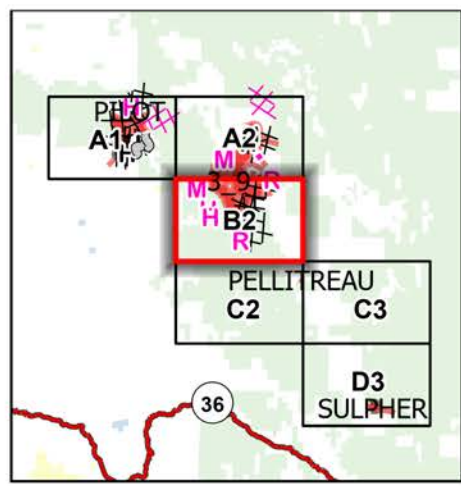

IAP South Fork Complex

CA-SHF-001004
08/22/2023

- () Division Break
- Drop Point
- S Staging Area
- ⊕ Bridge
- ⊙ Water Source
- ⊗⊗ Completed Dozer Line
- H Completed Hand Line
- ⊗ Planned Dozer Line
- H Planned Hand Line
- Access or Improved Road
- ▭ Wildfire Daily Fire Perimeter

Page 1 of 6

Miles
0 0.3 0.6

1:29,000

Last Updated
8/21/2023
23:31

Six Rivers National Forest

IAP South Fork Complex

CA-SHF-001004
08/22/2023

-  Dip Site
-  Division Break
-  Drop Point
-  Completed Dozer Line
-  Completed Hand Line
-  Planned Dozer Line
-  Planned Hand Line
-  Planned Mixed Construction Line
-  Planned Road as Line
-  Wildfire Daily Fire Perimeter

Page 2 of 6

Miles
0 0.3 0.6

1:29,000

Last Updated
8/21/2023
23:32

DIV S

DIV W

IAP South Fork Complex

CA-SHF-001004
08/22/2023

-  Unimproved Landing Area
-  Division Break
-  Drop Point
-  Internet Access
-  Repeater
-  Completed Dozer Line
-  Planned Dozer Line
-  Planned Hand Line
-  Planned Mixed Construction Line
-  Planned Road as Line
-  Wildfire Daily Fire Perimeter