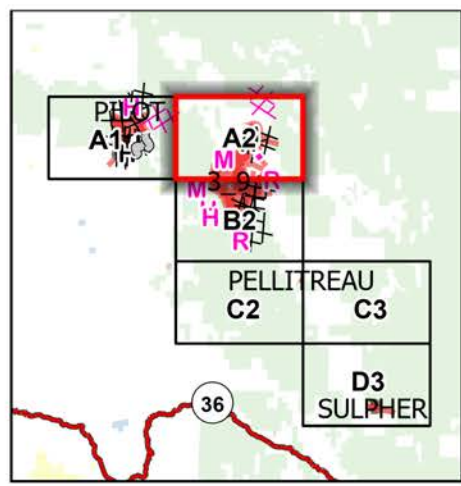

IAP South Fork Complex

CA-SHF-001004
08/22/2023

- () Division Break
- Drop Point
- S Staging Area
- ⊕ Bridge
- ⊙ Water Source
- ⊗⊗ Completed Dozer Line
- H Completed Hand Line
- ⊗ Planned Dozer Line
- H Planned Hand Line
- Access or Improved Road
- ▭ Wildfire Daily Fire Perimeter

Page 1 of 6

Miles
0 0.3 0.6

1:29,000

Last Updated
8/21/2023
23:31

Six Rivers National Forest

IAP South Fork Complex

CA-SHF-001004
08/22/2023

-  Dip Site
-  Division Break
-  Drop Point
-  Completed Dozer Line
-  Completed Hand Line
-  Planned Dozer Line
-  Planned Hand Line
-  Planned Mixed Construction Line
-  Planned Road as Line
-  Wildfire Daily Fire Perimeter

Page 2 of 6

Miles
0 0.3 0.6

1:29,000

Last Updated
8/21/2023
23:32

DIV S

DIV W

IAP South Fork Complex

CA-SHF-001004
08/22/2023

-  Unimproved Landing Area
-  Division Break
-  Drop Point
-  Internet Access
-  Repeater
-  Completed Dozer Line
-  Planned Dozer Line
-  Planned Hand Line
-  Planned Mixed Construction Line
-  Planned Road as Line
-  Wildfire Daily Fire Perimeter