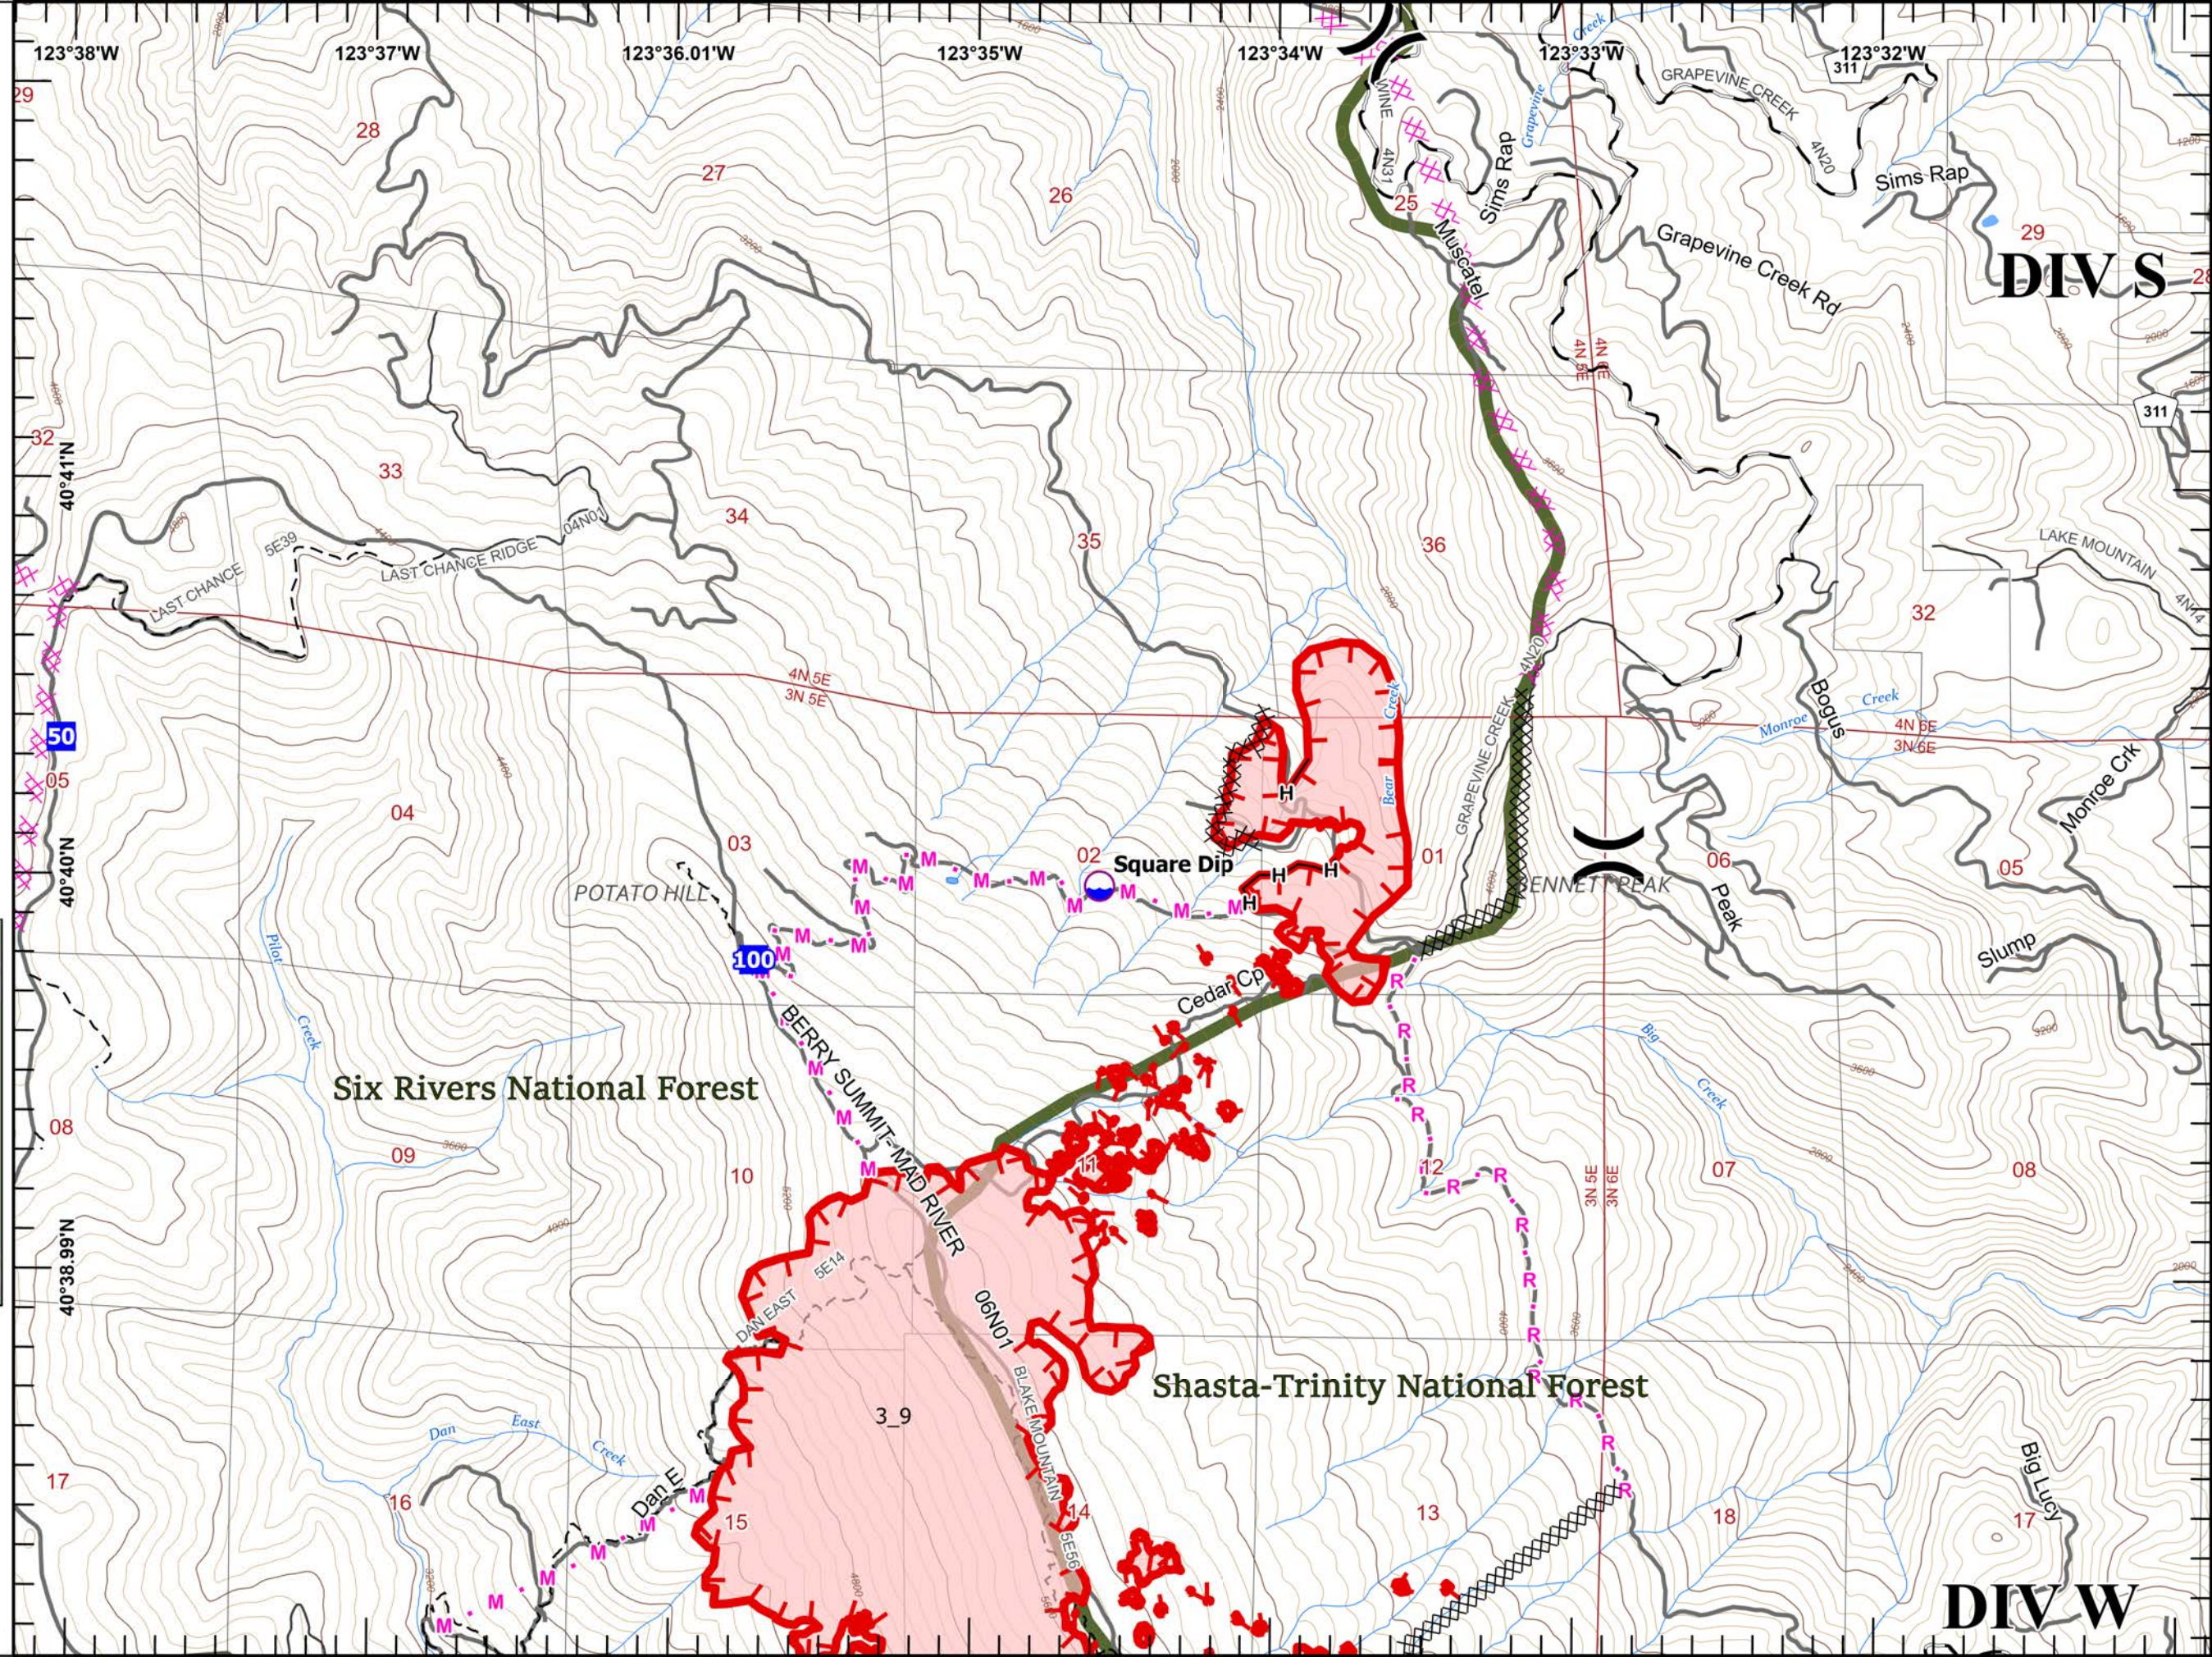

IAP South Fork Complex

CA-SHF-001004
08/22/2023

- () Division Break
- Drop Point
- S Staging Area
- ⊕ Bridge
- ⊙ Water Source
- ⊗⊗ Completed Dozer Line
- H Completed Hand Line
- ⊗ Planned Dozer Line
- H Planned Hand Line
- Access or Improved Road
- ▭ Wildfire Daily Fire Perimeter

Page 1 of 6

Miles
0 0.3 0.6

1:29,000

Last Updated
8/21/2023
23:31

Six Rivers National Forest

IAP South Fork Complex

CA-SHF-001004
08/22/2023

-  Dip Site
-  Division Break
-  Drop Point
-  Completed Dozer Line
-  Completed Hand Line
-  Planned Dozer Line
-  Planned Hand Line
-  Planned Mixed Construction Line
-  Planned Road as Line
-  Wildfire Daily Fire Perimeter

Page 2 of 6

Miles
0 0.3 0.6

1:29,000

Last Updated
8/21/2023
23:32

DIV S

DIV W

IAP South Fork Complex

CA-SHF-001004
08/22/2023

-  Unimproved Landing Area
-  Division Break
-  Drop Point
-  Internet Access
-  Repeater
-  Completed Dozer Line
-  Planned Dozer Line
-  Planned Hand Line
-  Planned Mixed Construction Line
-  Planned Road as Line
-  Wildfire Daily Fire Perimeter