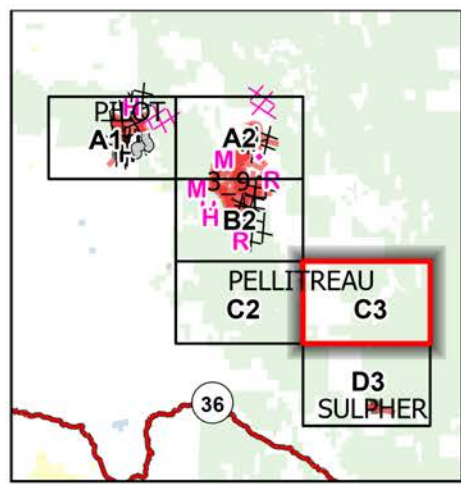

IAP South Fork Complex

CA-SHF-001004
08/22/2023

- () Division Break
- Drop Point
- S Staging Area
- ⊕ Bridge
- ⊙ Water Source
- ⊗⊗ Completed Dozer Line
- H Completed Hand Line
- ⊗ Planned Dozer Line
- H Planned Hand Line
- Access or Improved Road
- ▭ Wildfire Daily Fire Perimeter

-  Unimproved Landing Area
-  Division Break
-  Drop Point
-  Internet Access
-  Repeater
-  Completed Dozer Line
-  Planned Dozer Line
-  Planned Hand Line
-  Planned Mixed Construction Line
-  Planned Road as Line
-  Wildfire Daily Fire Perimeter

Page 3 of 6

Miles

0 0.3 0.6

1:29,000

Last Updated 8/21/2023 23:33

 Wildfire Daily Fire Perimeter

Miles
 0 0.3 0.6
 1:29,000
 Last Updated
 8/21/2023
 23:33

Six Rivers National Forest

IAP South Fork Complex

CA-SHF-001004
08/22/2023

 Wildfire Daily Fire Perimeter

Page 5 of 6

Miles
0 0.3 0.6
1:29,000
Last Updated
8/21/2023
23:33

Shasta-Trinity National Forest

 Wildfire Daily Fire Perimeter