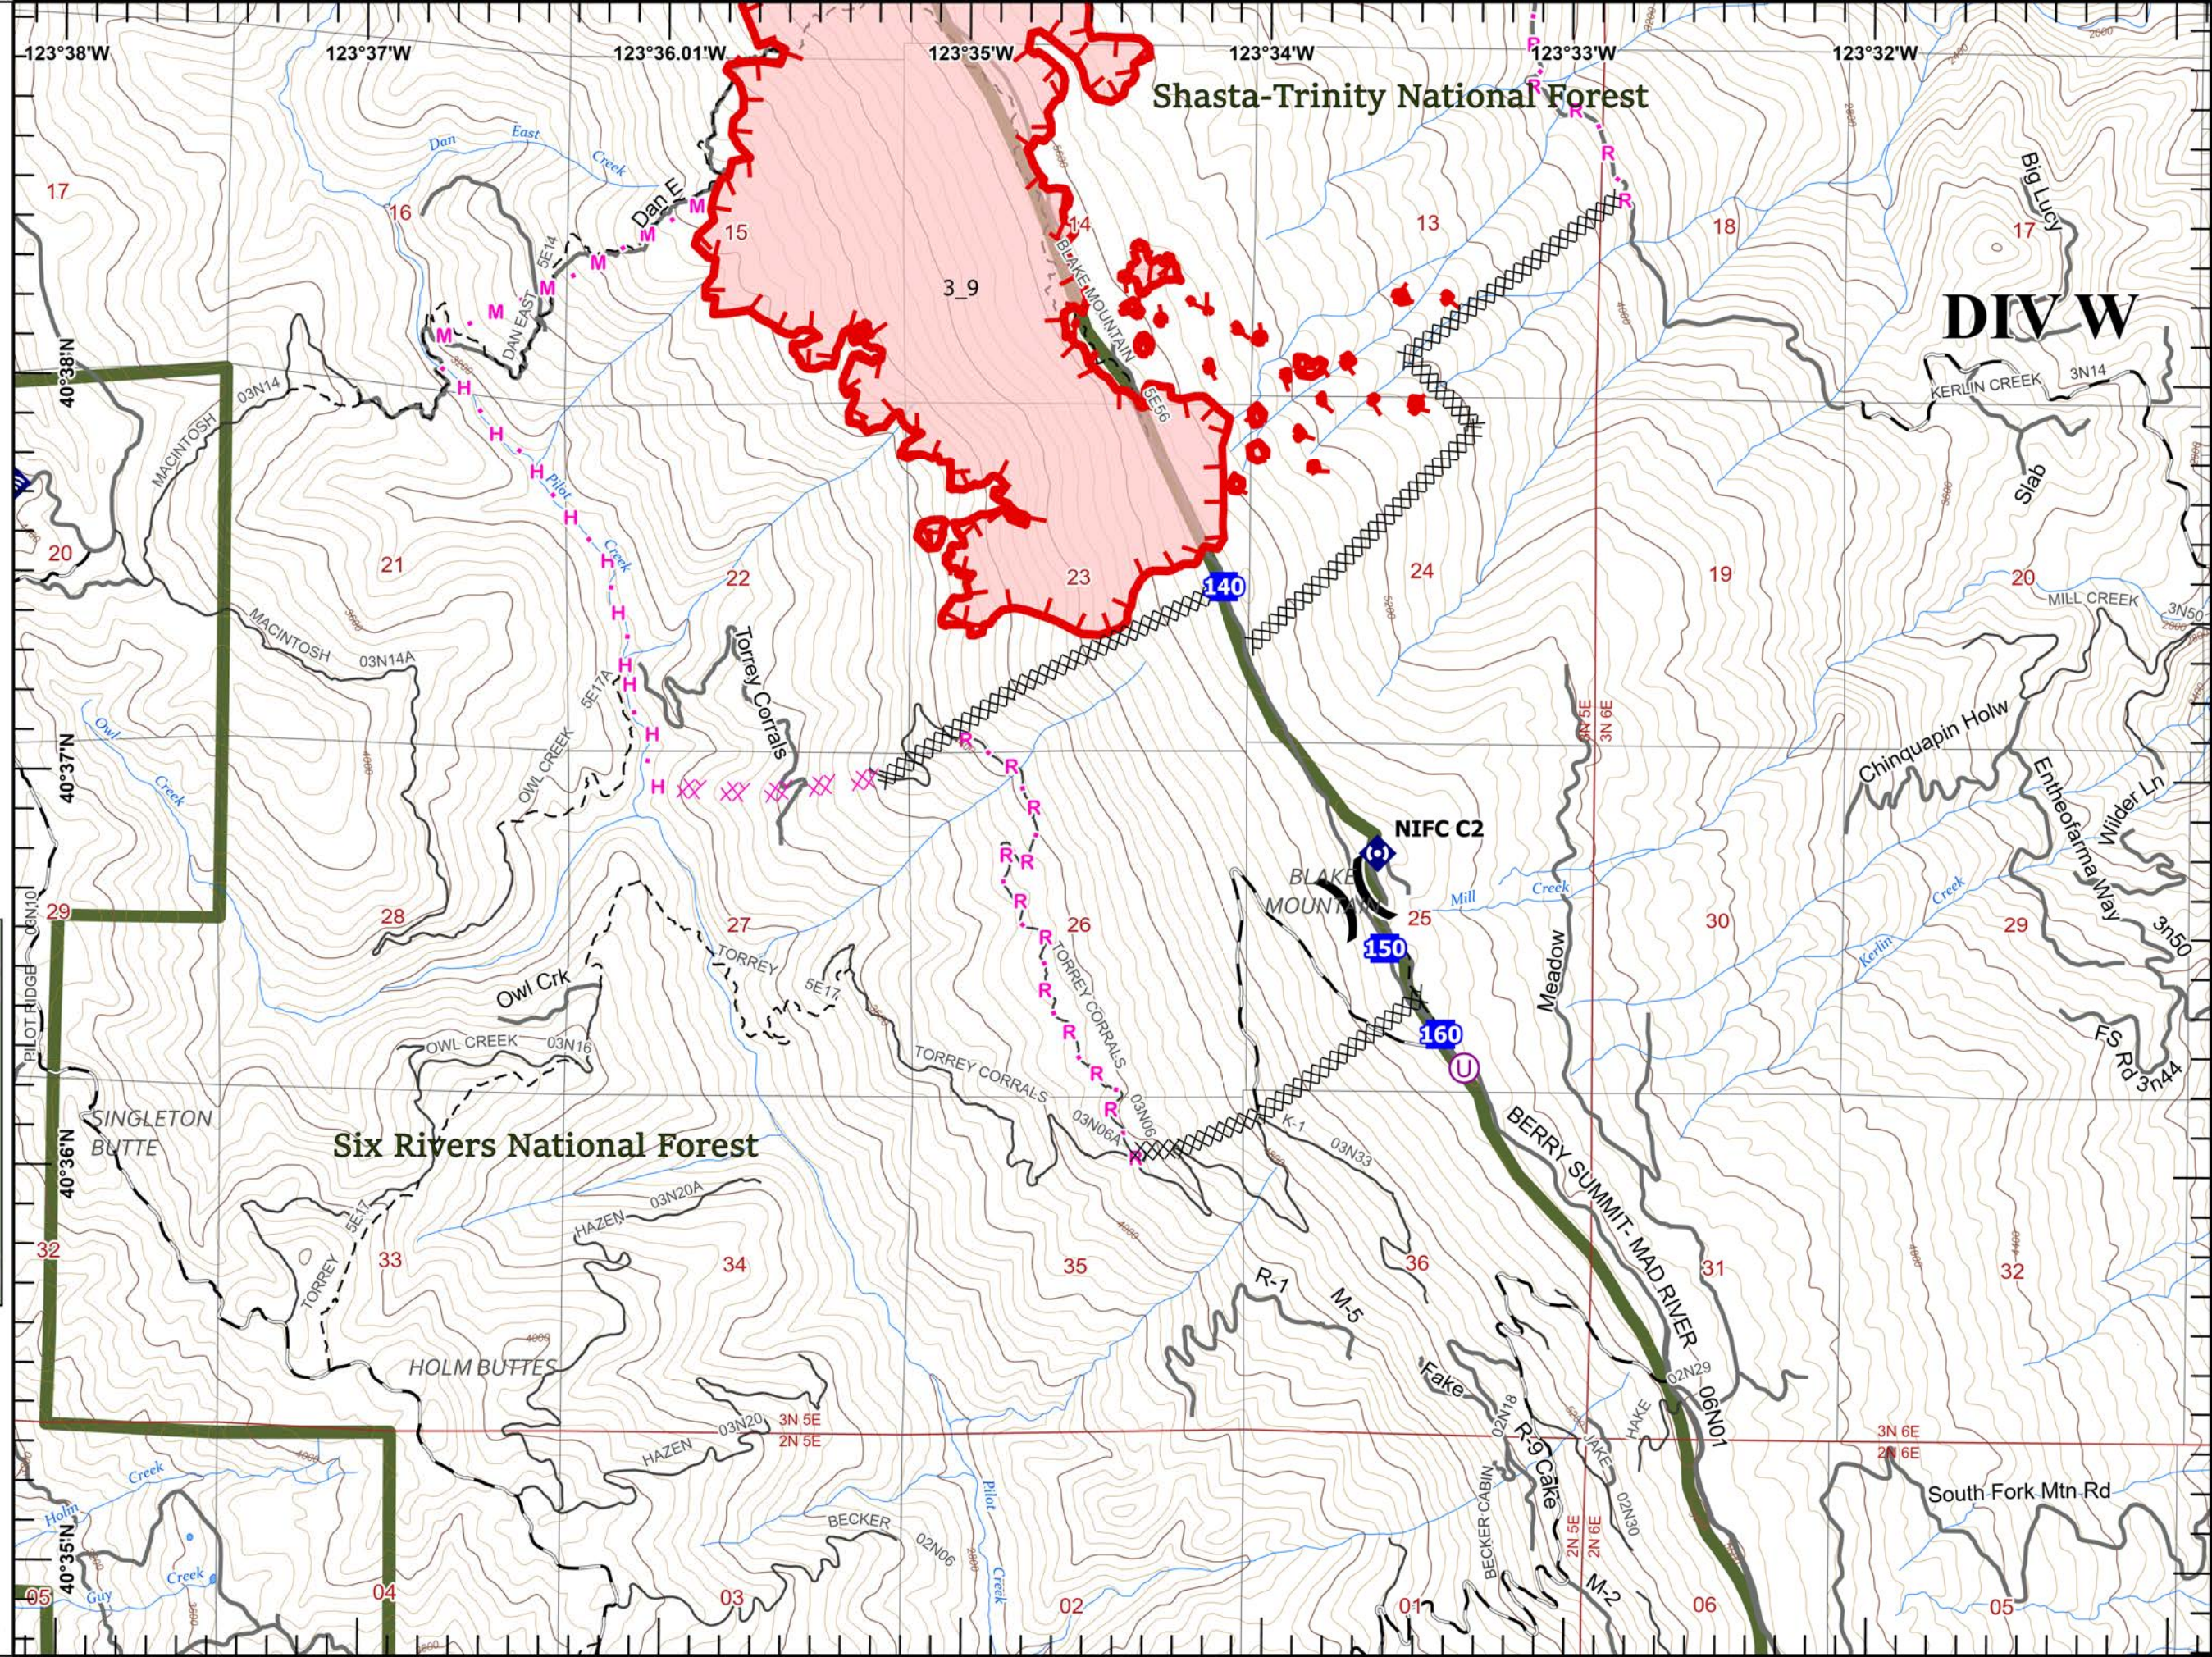

IAP South Fork Complex

CA-SHF-001004
08/22/2023

- () Division Break
- Drop Point
- S Staging Area
- ⊕ Bridge
- ⊙ Water Source
- ⊗⊗ Completed Dozer Line
- H Completed Hand Line
- ⊗ Planned Dozer Line
- H Planned Hand Line
- Access or Improved Road
- ▭ Wildfire Daily Fire Perimeter

-  Unimproved Landing Area
-  Division Break
-  Drop Point
-  Internet Access
-  Repeater
-  Completed Dozer Line
-  Planned Dozer Line
-  Planned Hand Line
-  Planned Mixed Construction Line
-  Planned Road as Line
-  Wildfire Daily Fire Perimeter

Page 3 of 6

Miles

0 0.3 0.6

1:29,000

Last Updated 8/21/2023 23:33

 Wildfire Daily Fire Perimeter

Miles
 0 0.3 0.6
 1:29,000
 Last Updated
 8/21/2023
 23:33

Six Rivers National Forest

IAP South Fork Complex

CA-SHF-001004
08/22/2023

 Wildfire Daily Fire Perimeter

Page 5 of 6

Miles
0 0.3 0.6
1:29,000
Last Updated
8/21/2023
23:33

Shasta-Trinity National Forest

 Wildfire Daily Fire Perimeter