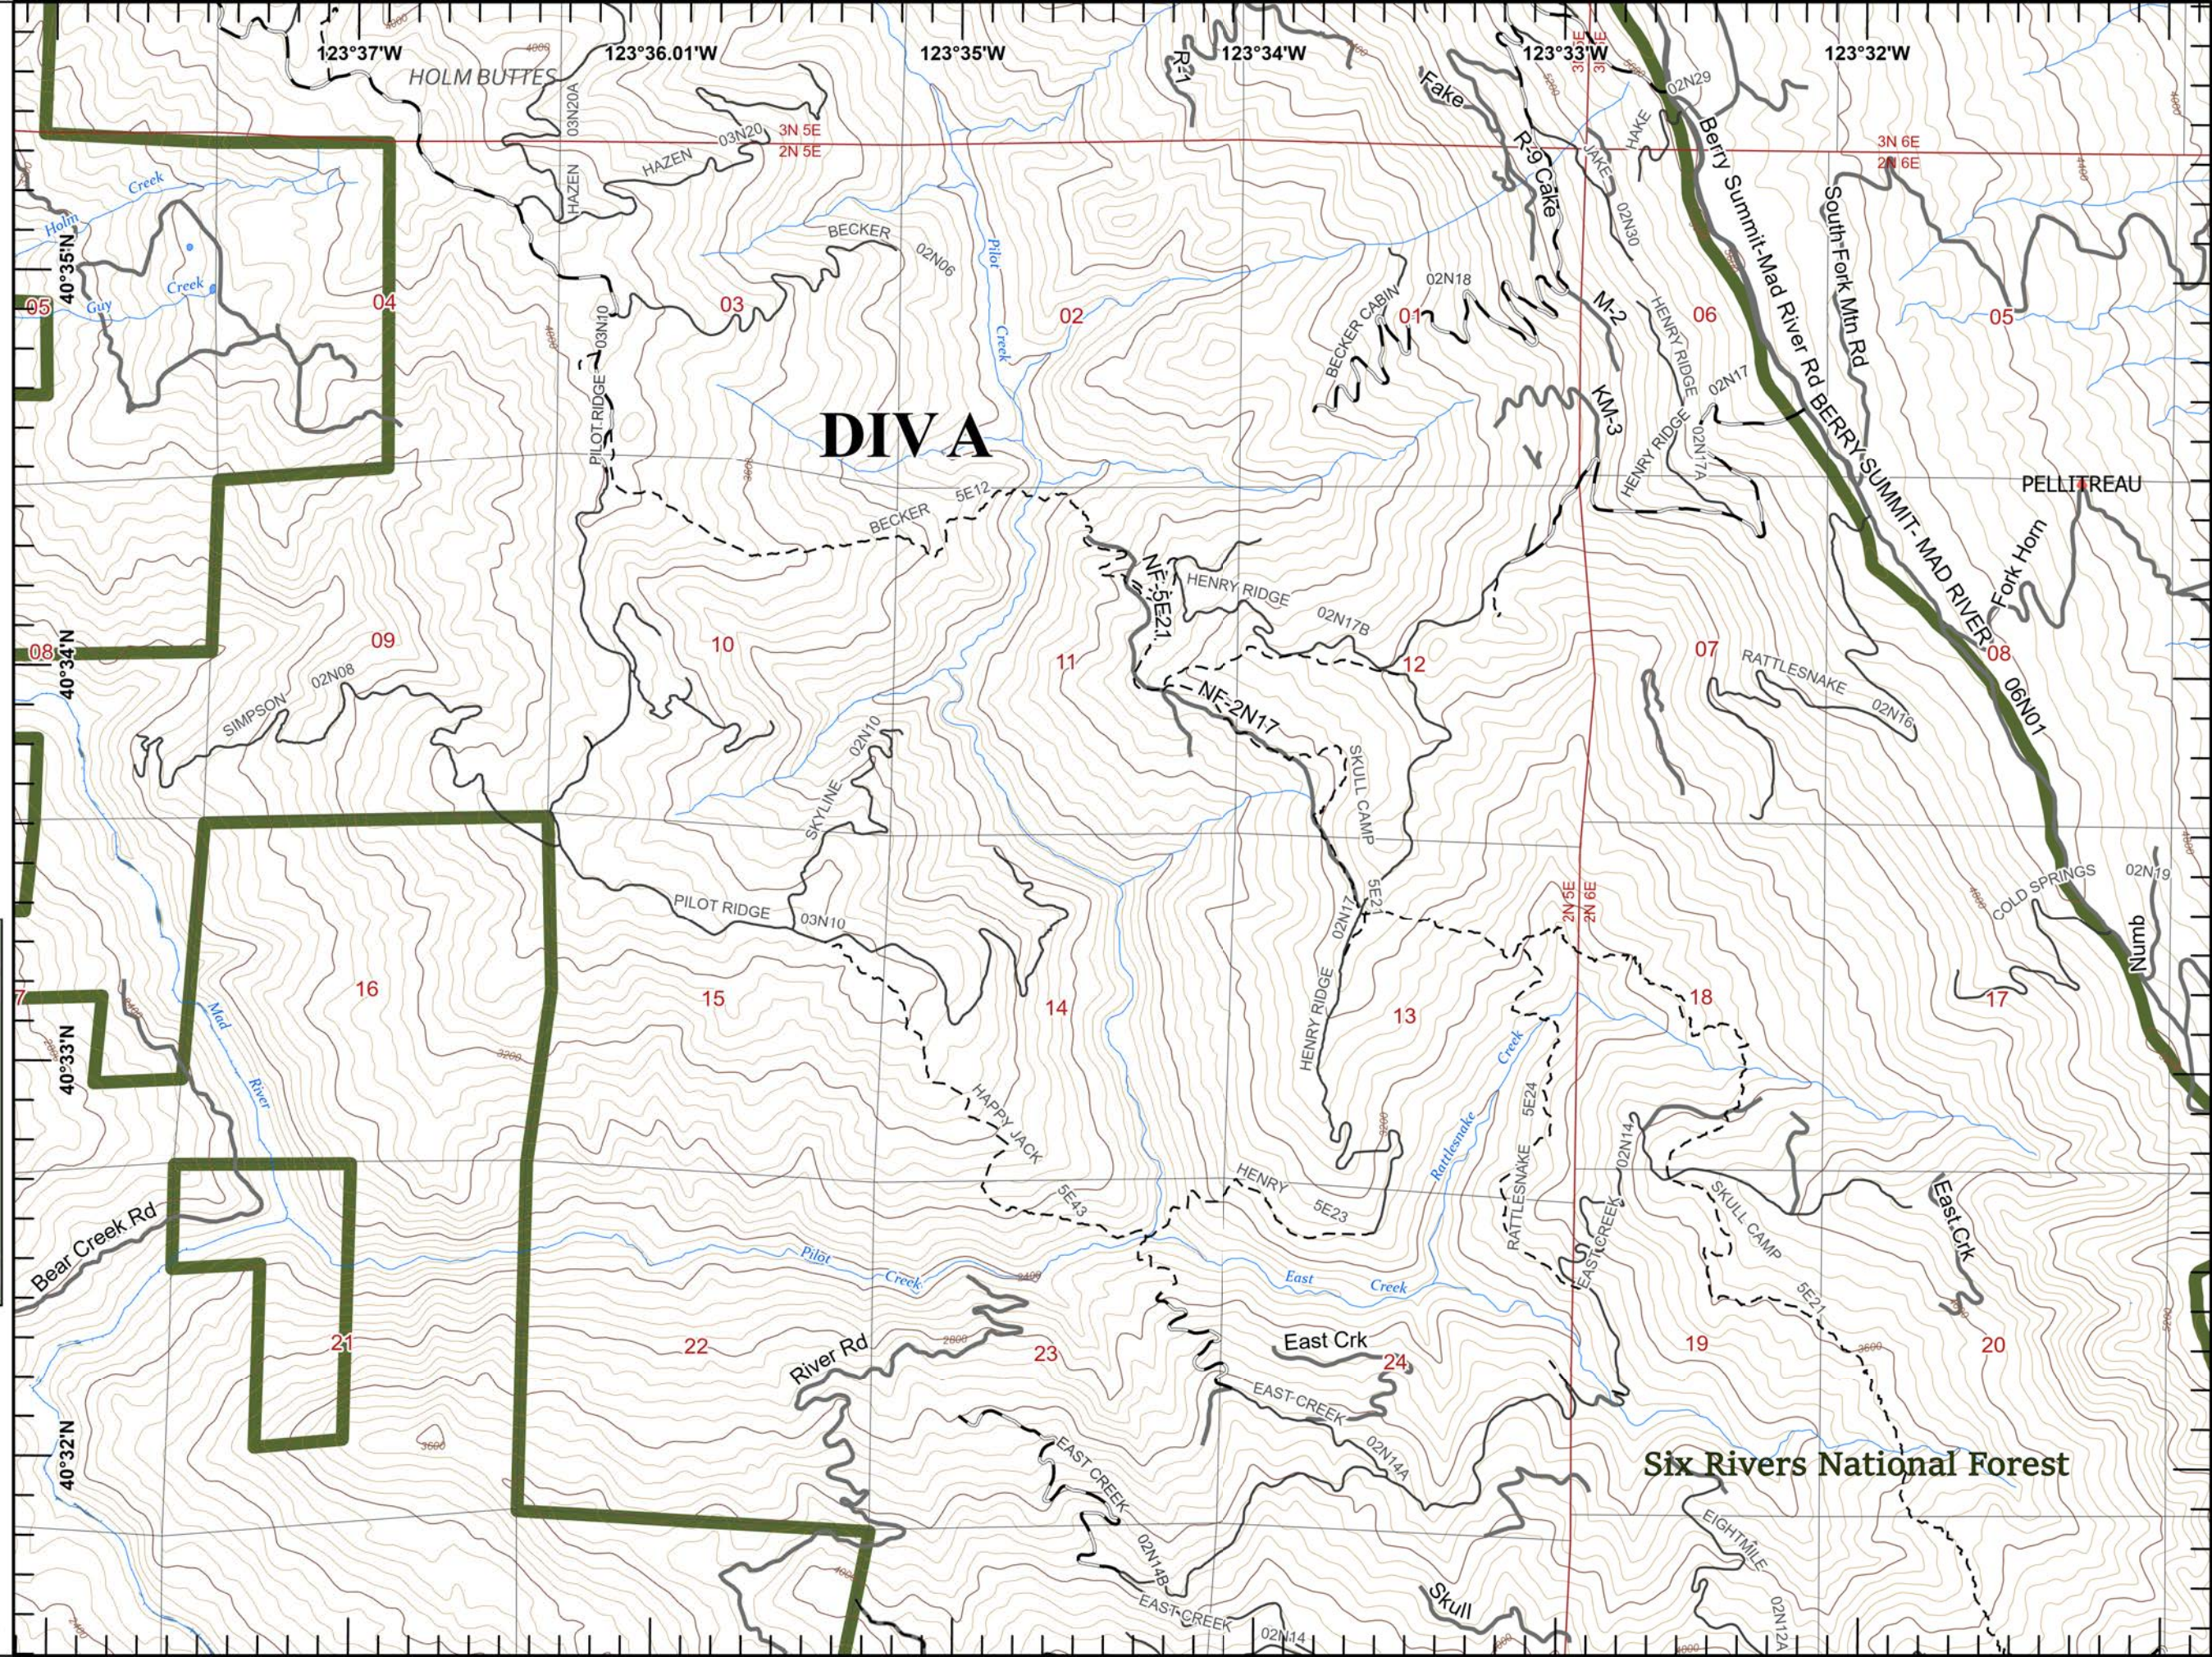

Wildfire Daily Fire Perimeter

Miles
0 0.3 0.6
1:29,000
Last Updated
8/21/2023
23:33

Six Rivers National Forest