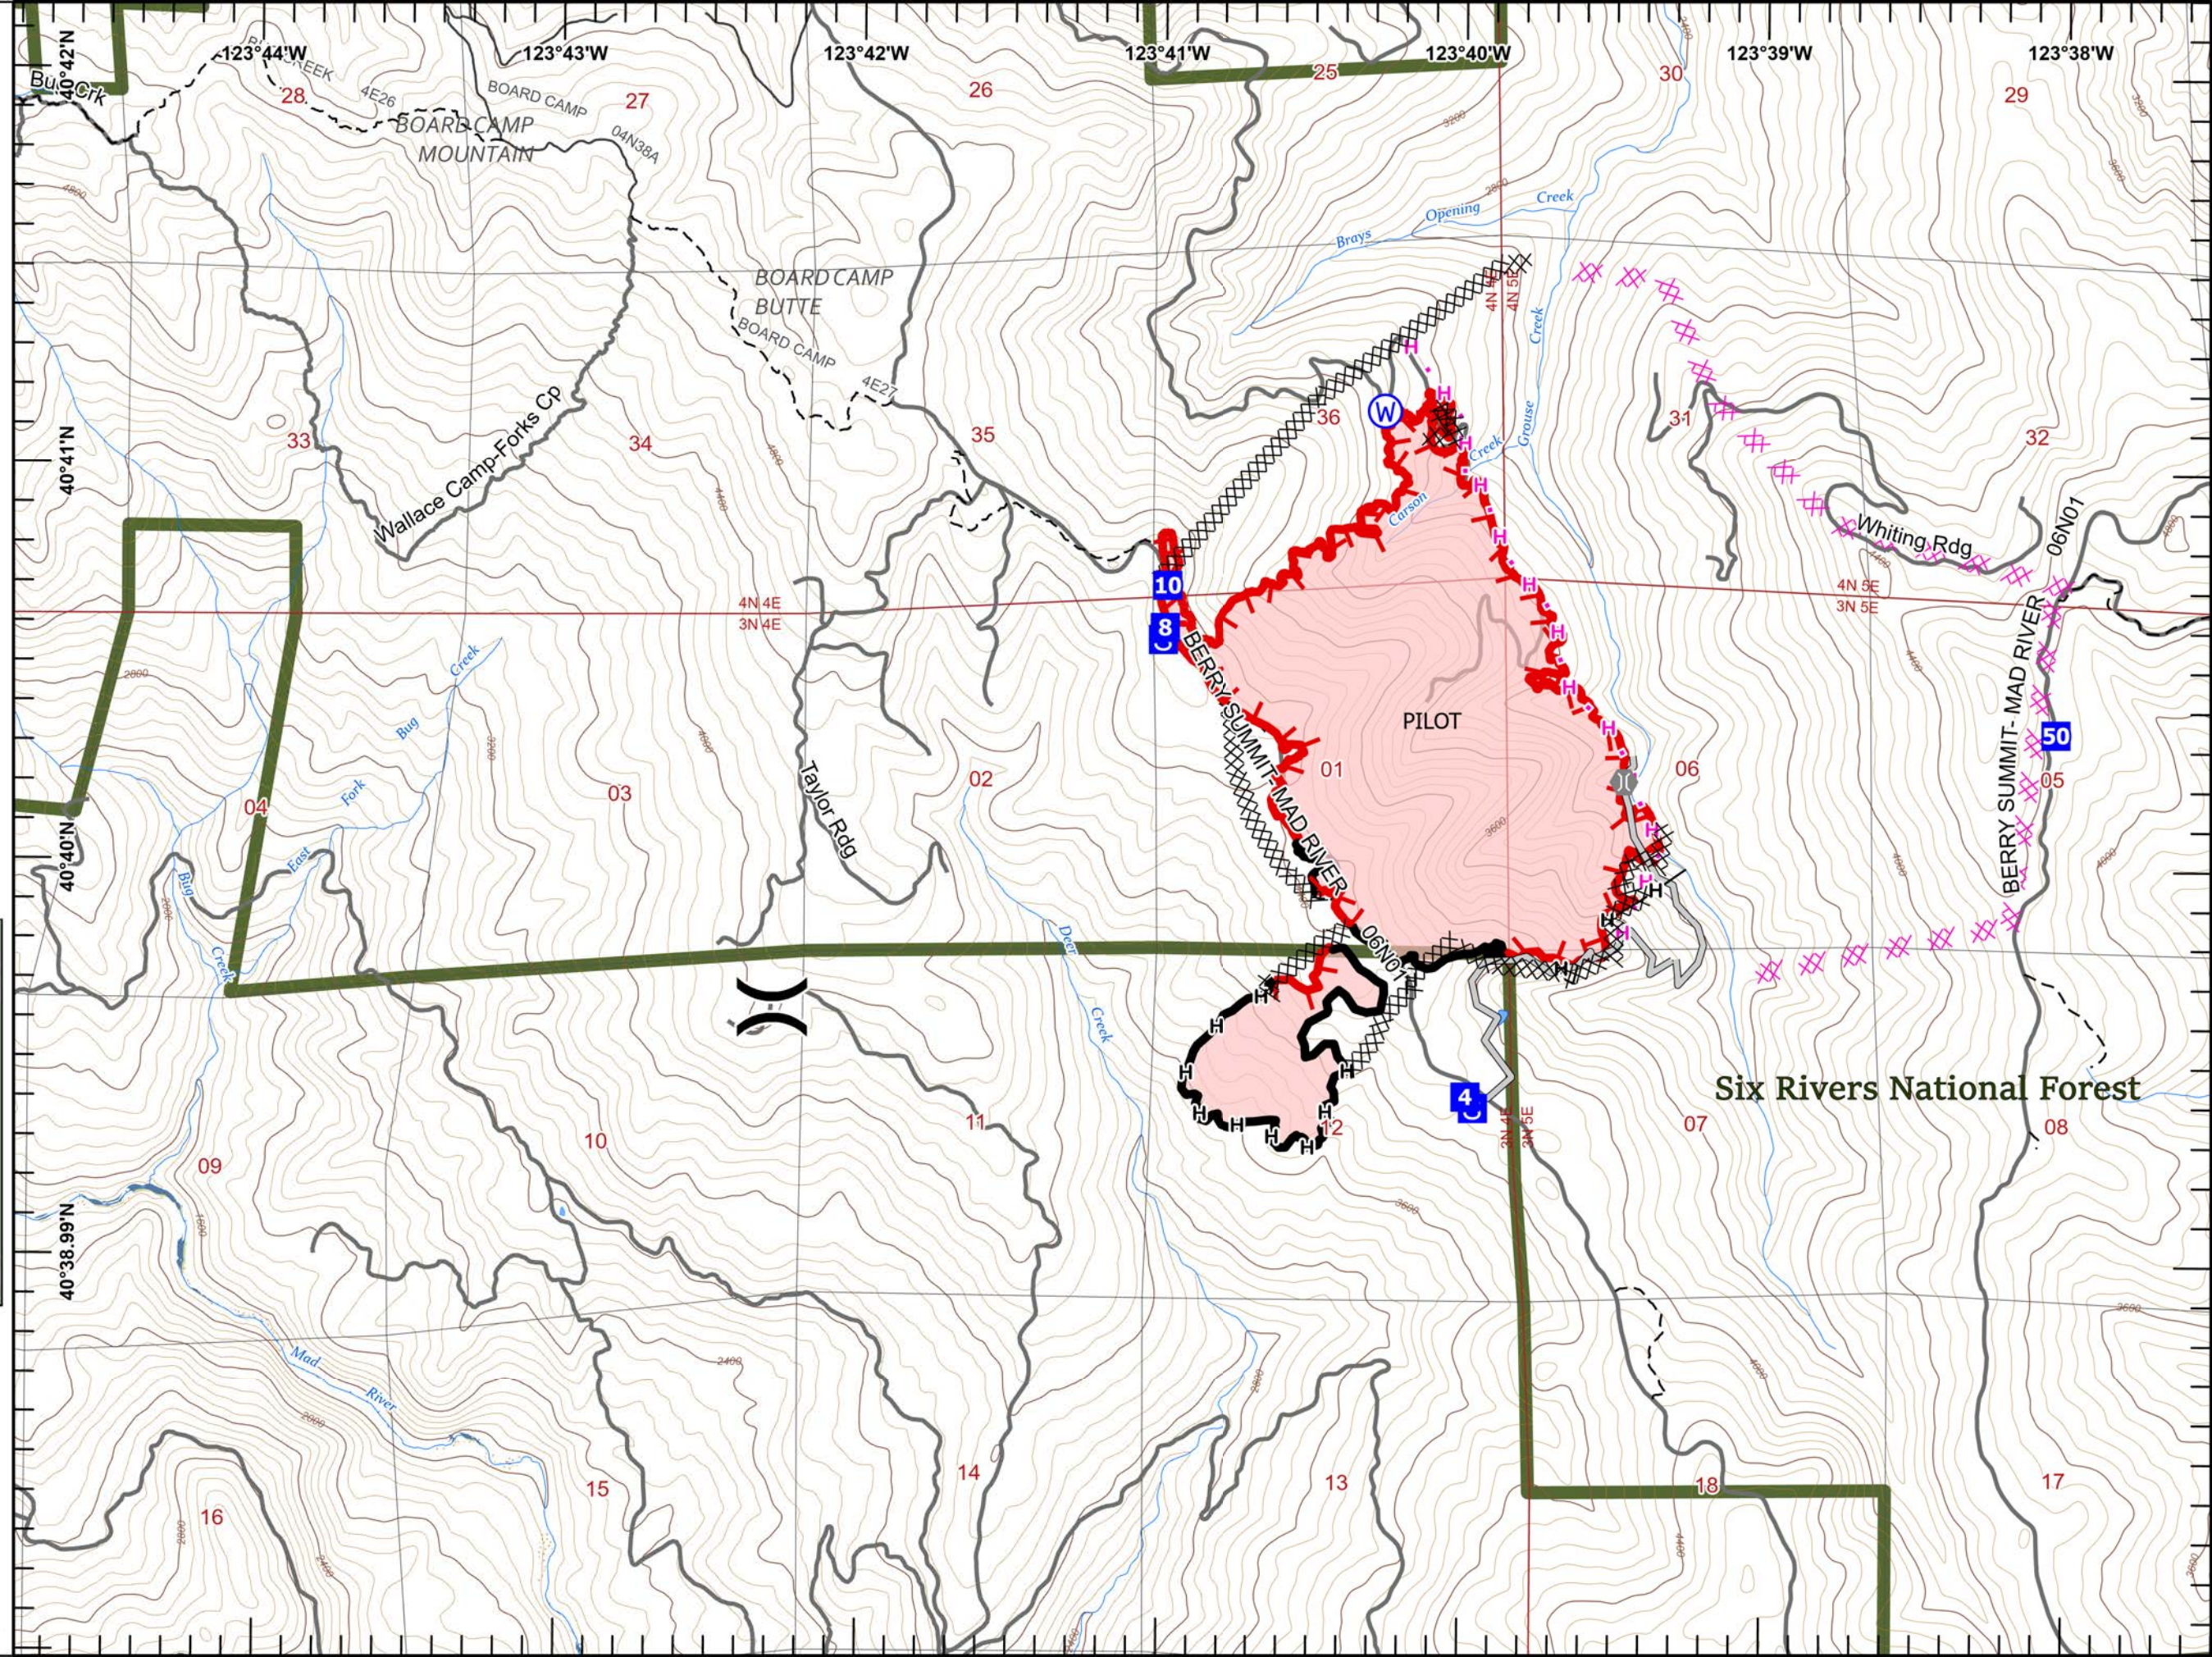

IAP South Fork Complex

CA-SHF-001004
08/22/2023

- () Division Break
- Drop Point
- S Staging Area
- ⊕ Bridge
- ⊙ Water Source
- ⊗⊗ Completed Dozer Line
- H Completed Hand Line
- ⊗ Planned Dozer Line
- H Planned Hand Line
- Access or Improved Road
- ▭ Wildfire Daily Fire Perimeter

Page 1 of 6

Miles
0 0.3 0.6

1:29,000

Last Updated
8/21/2023
23:31

Six Rivers National Forest

IAP South Fork Complex

CA-SHF-001004
08/22/2023

-  Dip Site
-  Division Break
-  Drop Point
-  Completed Dozer Line
-  Completed Hand Line
-  Planned Dozer Line
-  Planned Hand Line
-  Planned Mixed Construction Line
-  Planned Road as Line
-  Wildfire Daily Fire Perimeter

Page 2 of 6

Miles
0 0.3 0.6

1:29,000

Last Updated
8/21/2023
23:32

DIV S

DIV W

IAP South Fork Complex

CA-SHF-001004
08/22/2023

-  Unimproved Landing Area
-  Division Break
-  Drop Point
-  Internet Access
-  Repeater
-  Completed Dozer Line
-  Planned Dozer Line
-  Planned Hand Line
-  Planned Mixed Construction Line
-  Planned Road as Line
-  Wildfire Daily Fire Perimeter