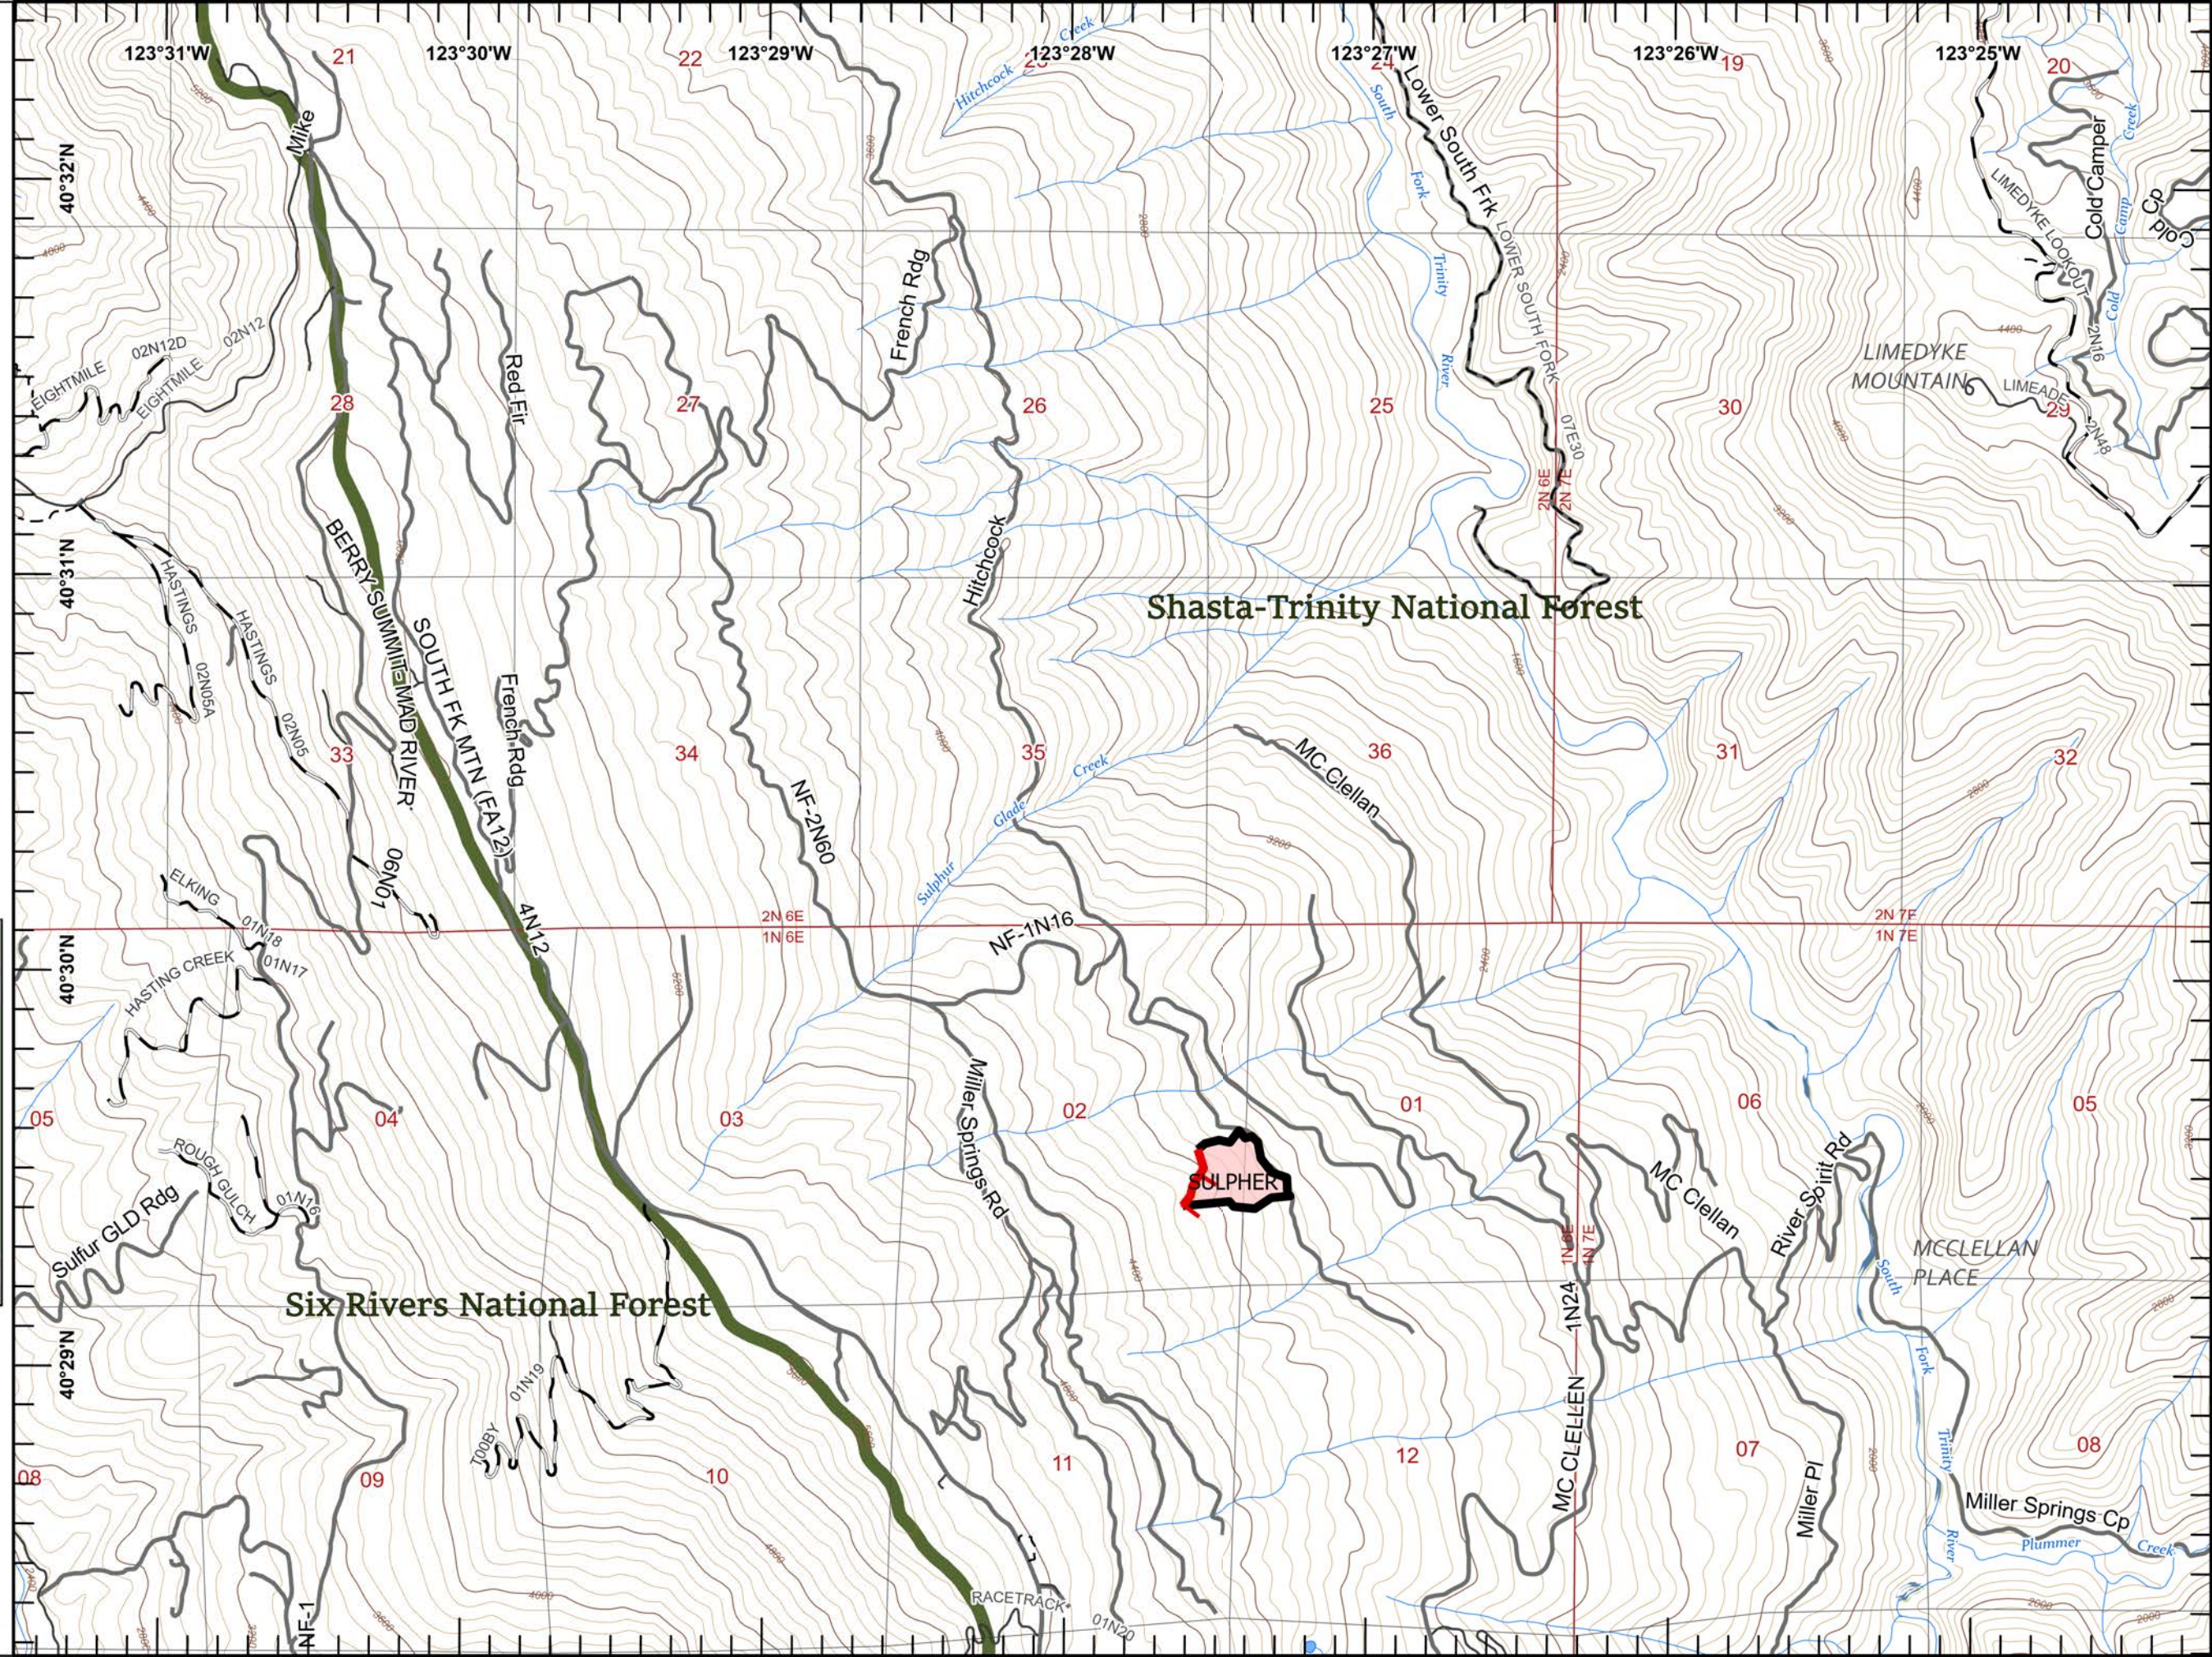

IAP South Fork Complex

CA-SHF-001004
08/22/2023

- () Division Break
- Drop Point
- S Staging Area
- ⊕ Bridge
- ⊙ Water Source
- ⊗⊗ Completed Dozer Line
- H Completed Hand Line
- ⊗ Planned Dozer Line
- H Planned Hand Line
- Access or Improved Road
- ▭ Wildfire Daily Fire Perimeter

-  Unimproved Landing Area
-  Division Break
-  Drop Point
-  Internet Access
-  Repeater
-  Completed Dozer Line
-  Planned Dozer Line
-  Planned Hand Line
-  Planned Mixed Construction Line
-  Planned Road as Line
-  Wildfire Daily Fire Perimeter

IAP South Fork Complex

CA-SHF-001004
08/22/2023

 Wildfire Daily Fire Perimeter

Page 5 of 6

Miles
0 0.3 0.6
1:29,000
Last Updated
8/21/2023
23:33

Shasta-Trinity National Forest

 Wildfire Daily Fire Perimeter

Logos for California Fire (CALIFORNIA FIRE) and UAS (UNITED STATES FOREST SERVICE) are displayed. A scale bar shows distances in miles (0, 0.3, 0.6) and a north arrow. The text '1:29,000' and 'Last Updated 8/21/2023 23:34' are also present.