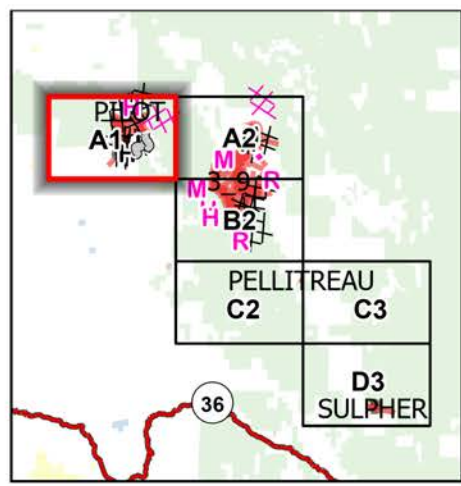

IAP South Fork Complex

CA-SHF-001004
08/22/2023

- () Division Break
- Drop Point
- S Staging Area
- ⊕ Bridge
- ⊙ Water Source
- ⊗⊗ Completed Dozer Line
- H Completed Hand Line
- ⊗ Planned Dozer Line
- H Planned Hand Line
- Access or Improved Road
- ▭ Wildfire Daily Fire Perimeter

Page 1 of 6

Miles
0 0.3 0.6

1:29,000

Last Updated
8/21/2023
23:31

Six Rivers National Forest

IAP South Fork Complex

CA-SHF-001004
08/22/2023

-  Dip Site
-  Division Break
-  Drop Point
-  Completed Dozer Line
-  Completed Hand Line
-  Planned Dozer Line
-  Planned Hand Line
-  Planned Mixed Construction Line
-  Planned Road as Line
-  Wildfire Daily Fire Perimeter

Page 2 of 6

Miles
0 0.3 0.6

1:29,000

Last Updated
8/21/2023
23:32

DIV S

DIV W

IAP South Fork Complex

CA-SHF-001004
08/22/2023

-  Unimproved Landing Area
-  Division Break
-  Drop Point
-  Internet Access
-  Repeater
-  Completed Dozer Line
-  Planned Dozer Line
-  Planned Hand Line
-  Planned Mixed Construction Line
-  Planned Road as Line
-  Wildfire Daily Fire Perimeter