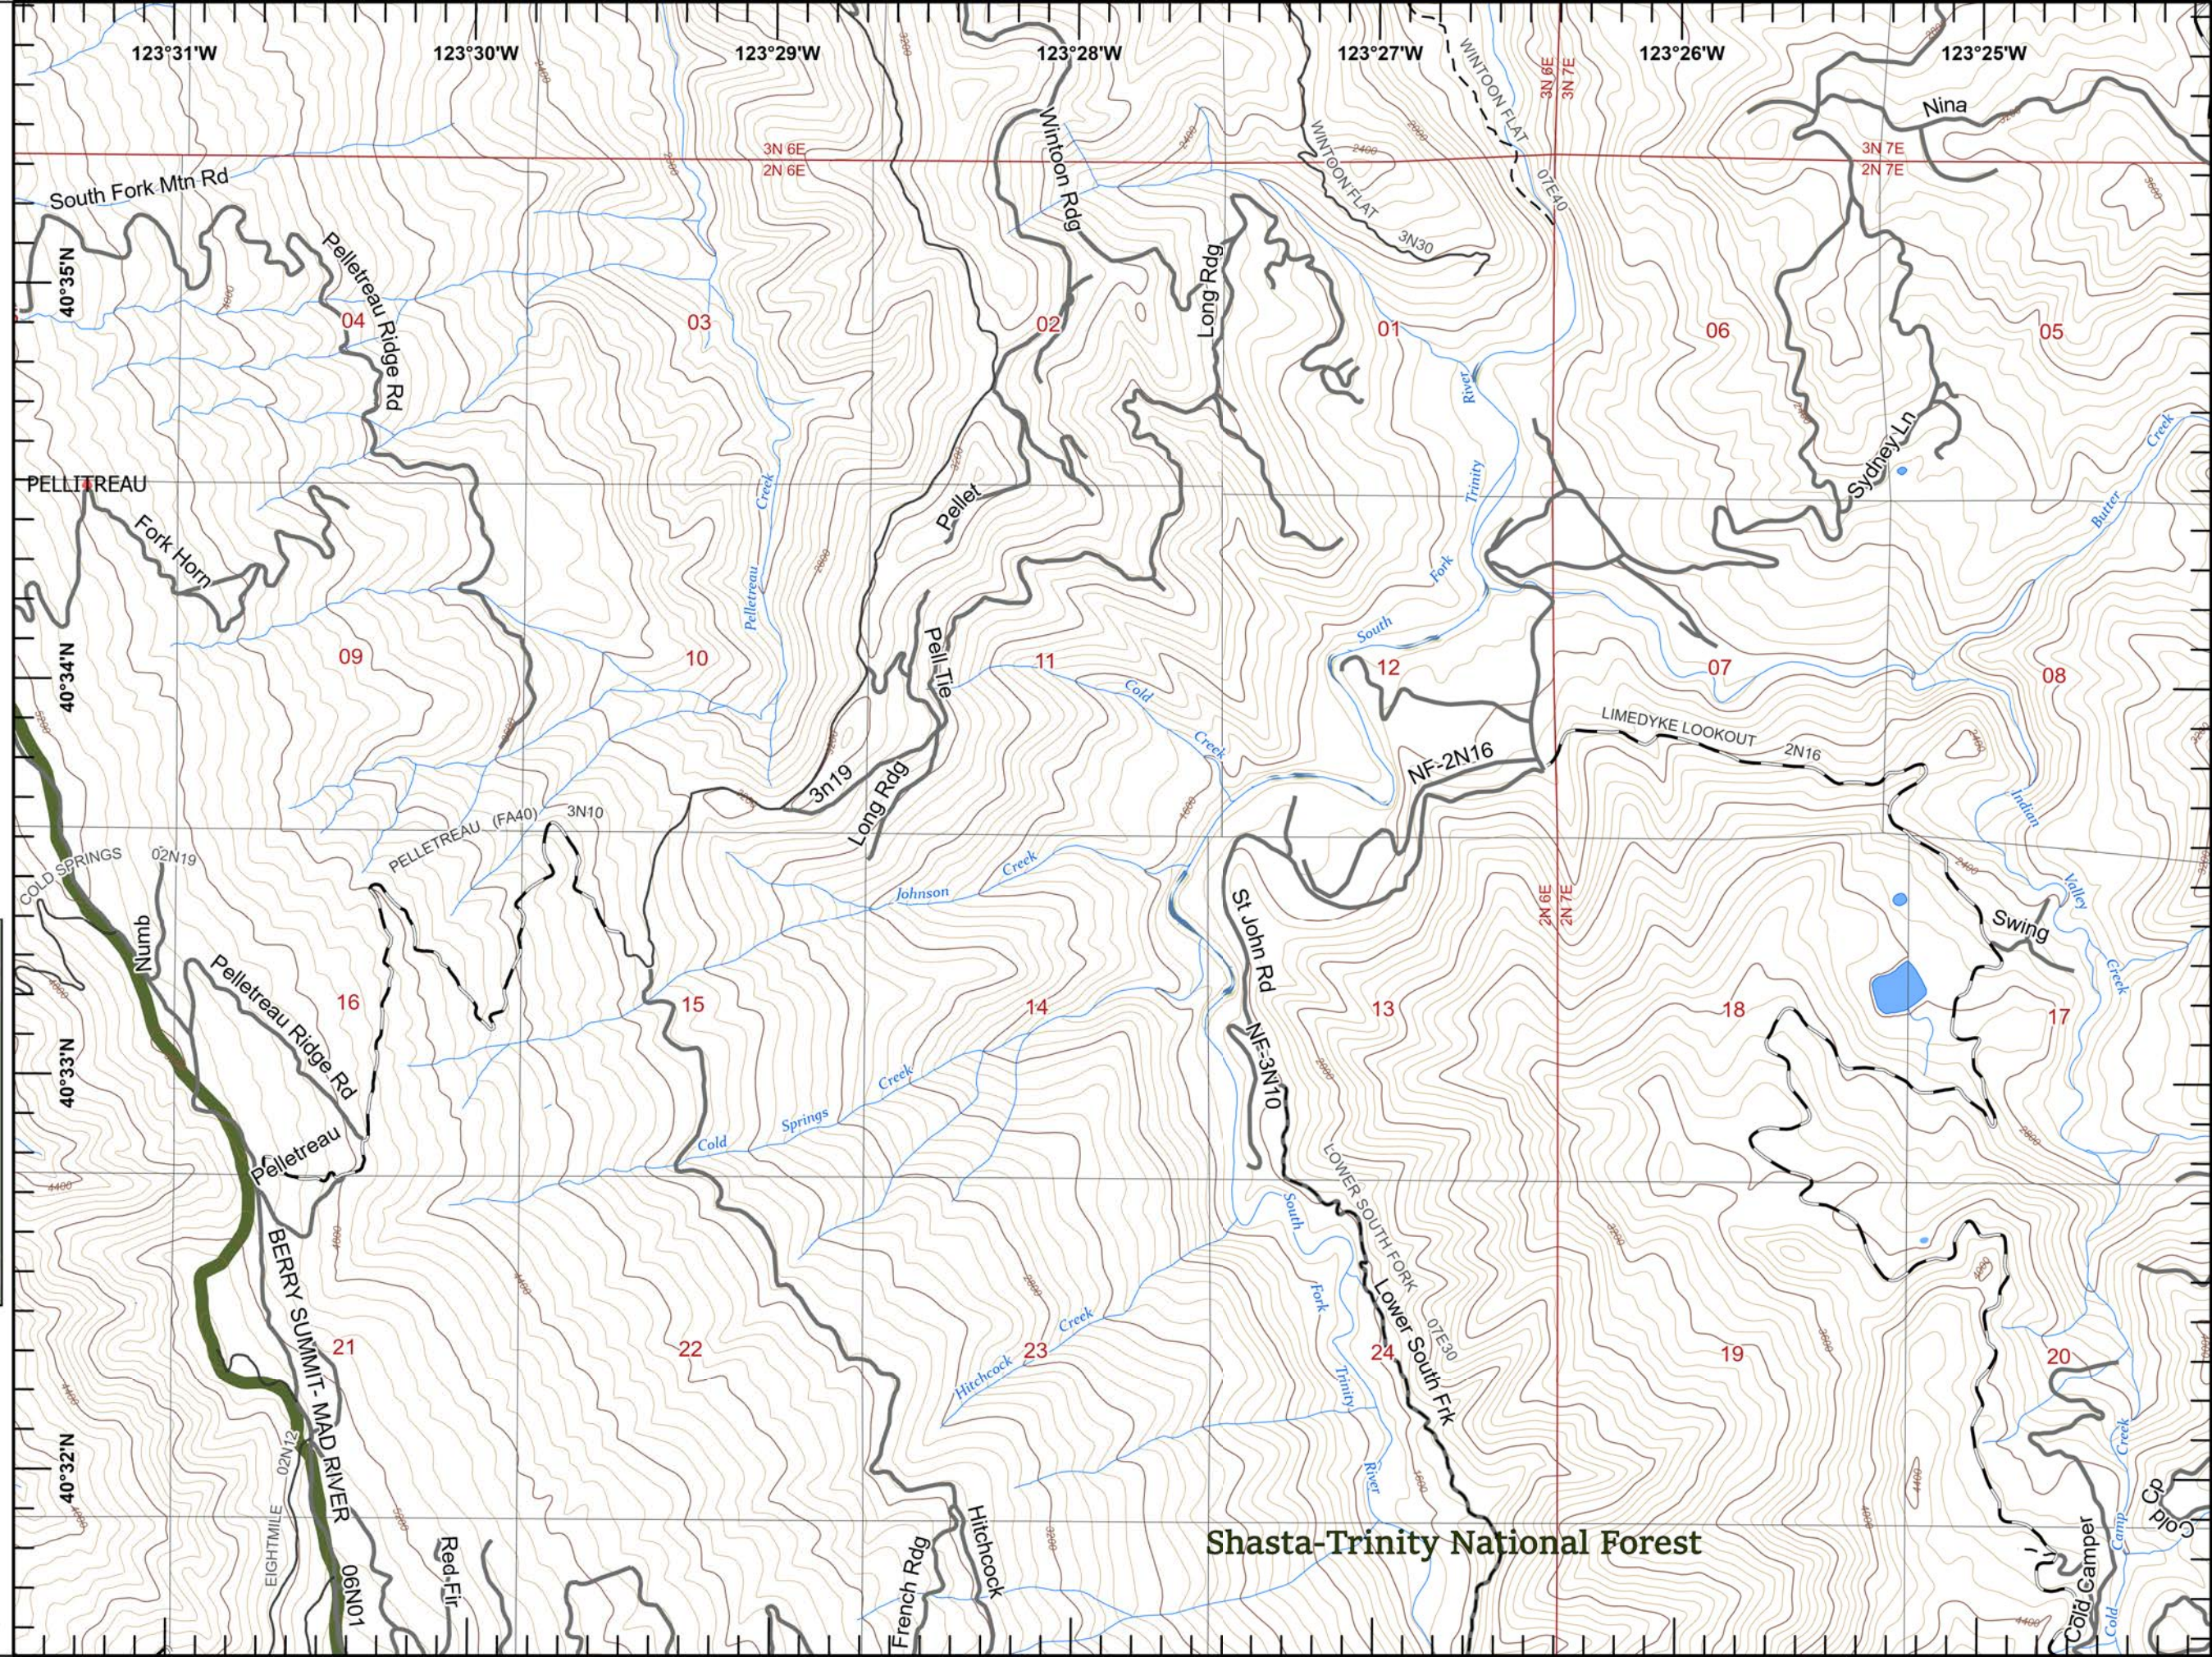

IAP South Fork Complex

CA-SHF-001004
08/22/2023

- () Division Break
- Drop Point
- S Staging Area
- ⊕ Bridge
- ⊙ Water Source
- ⊗⊗ Completed Dozer Line
- H Completed Hand Line
- ⊗ Planned Dozer Line
- H Planned Hand Line
- Access or Improved Road
- ▭ Wildfire Daily Fire Perimeter

Page 1 of 6

Miles
0 0.3 0.6

1:29,000

Last Updated
8/21/2023
23:31

Six Rivers National Forest

IAP South Fork Complex

CA-SHF-001004
08/22/2023

-  Dip Site
-  Division Break
-  Drop Point
-  Completed Dozer Line
-  Completed Hand Line
-  Planned Dozer Line
-  Planned Hand Line
-  Planned Mixed Construction Line
-  Planned Road as Line
-  Wildfire Daily Fire Perimeter

-  Unimproved Landing Area
-  Division Break
-  Drop Point
-  Internet Access
-  Repeater
-  Completed Dozer Line
-  Planned Dozer Line
-  Planned Hand Line
-  Planned Mixed Construction Line
-  Planned Road as Line
-  Wildfire Daily Fire Perimeter

IAP South Fork Complex

CA-SHF-001004
08/22/2023

 Wildfire Daily Fire Perimeter

Page 5 of 6

Miles
0 0.3 0.6
1:29,000
Last Updated
8/21/2023
23:33

Shasta-Trinity National Forest

 Wildfire Daily Fire Perimeter