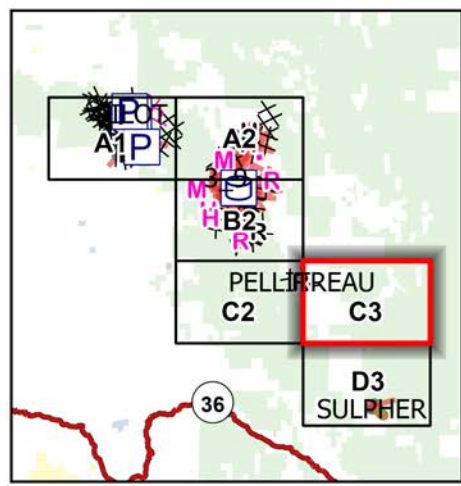

# IAP South Fork Complex

CA-SHF-001004  
08/24/2023

-  Water Tank
-  Dip Site
-  Division Break
-  Drop Point
-  Completed Dozer Line
-  Completed Hand Line
-  Planned Dozer Line
-  Planned Hand Line
-  Planned Mixed Construction Line
-  Planned Road as Line
-  Wildfire Daily Fire Perimeter

# IAP South Fork Complex

CA-SHF-001004  
08/24/2023

-  Water Tank
-  Unimproved Landing Area
-  Division Break
-  Drop Point
-  Dozer Push
-  Internet Access
-  Repeater
-  Completed Dozer Line
-  Completed Road as Line
-  Planned Hand Line
-  Planned Mixed Construction Line
-  Planned Road as Line
-  Wildfire Daily Fire Perimeter

# IAP South Fork Complex

CA-SHF-001004  
08/24/2023

- ⊗⊗ Completed Dozer Line
- H— Completed Hand Line
- R— Completed Road as Line
- ▭ Wildfire Daily Fire Perimeter

PELLI REAU

Six Rivers National Forest

Miles  
0 0.3 0.6  
1:29,000  
Last Updated  
8/24/2023  
00:05

# IAP South Fork Complex

CA-SHF-001004  
08/24/2023

- ⌘⌘ Completed Dozer Line
- H— Completed Hand Line
- R— Completed Road as Line
- ▭ Wildfire Daily Fire Perimeter

Miles  
0 0.3 0.6

1:29,000

Last Updated  
8/24/2023  
00:06