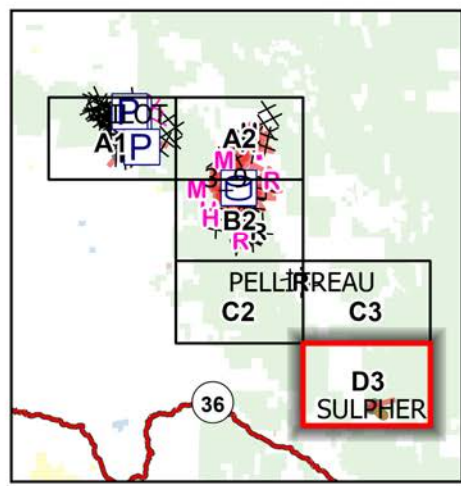

Wildfire Daily Fire Perimeter

Miles
0 0.3 0.6
1:29,000
Last Updated
8/24/2023
00:06