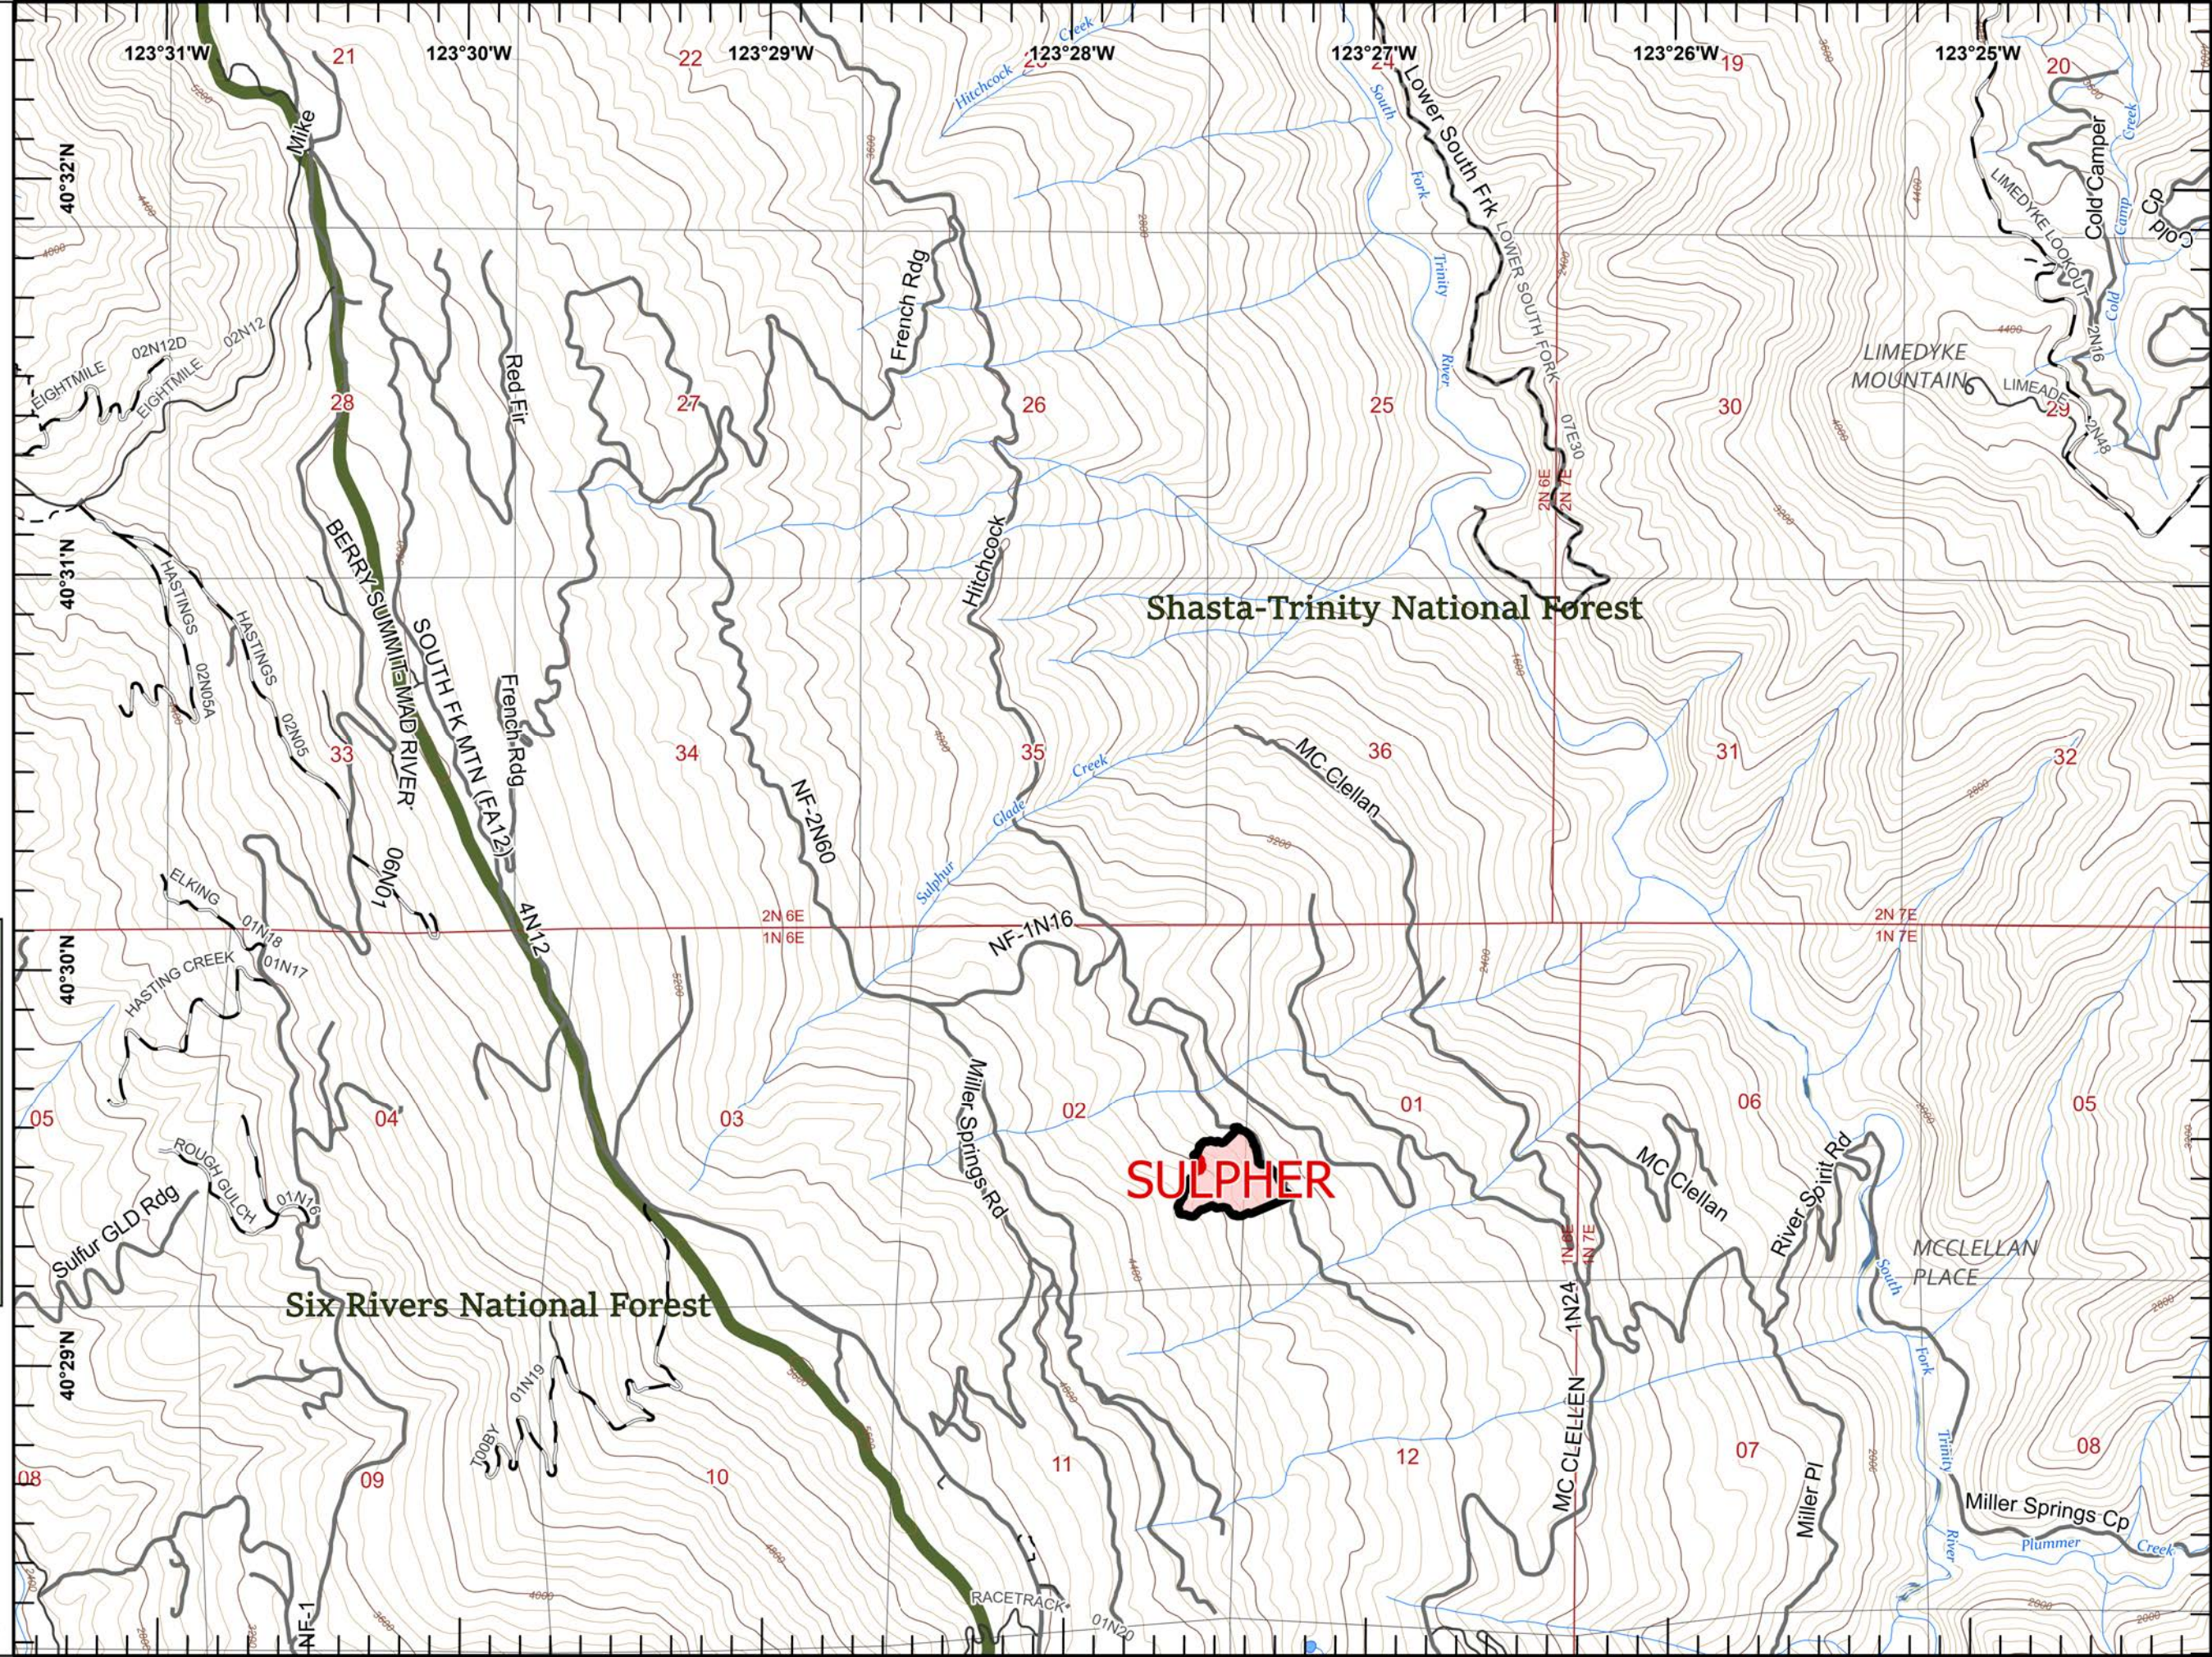

Wildfire Daily Fire Perimeter

Miles
0 0.3 0.6
1:29,000
Last Updated
8/24/2023
00:06