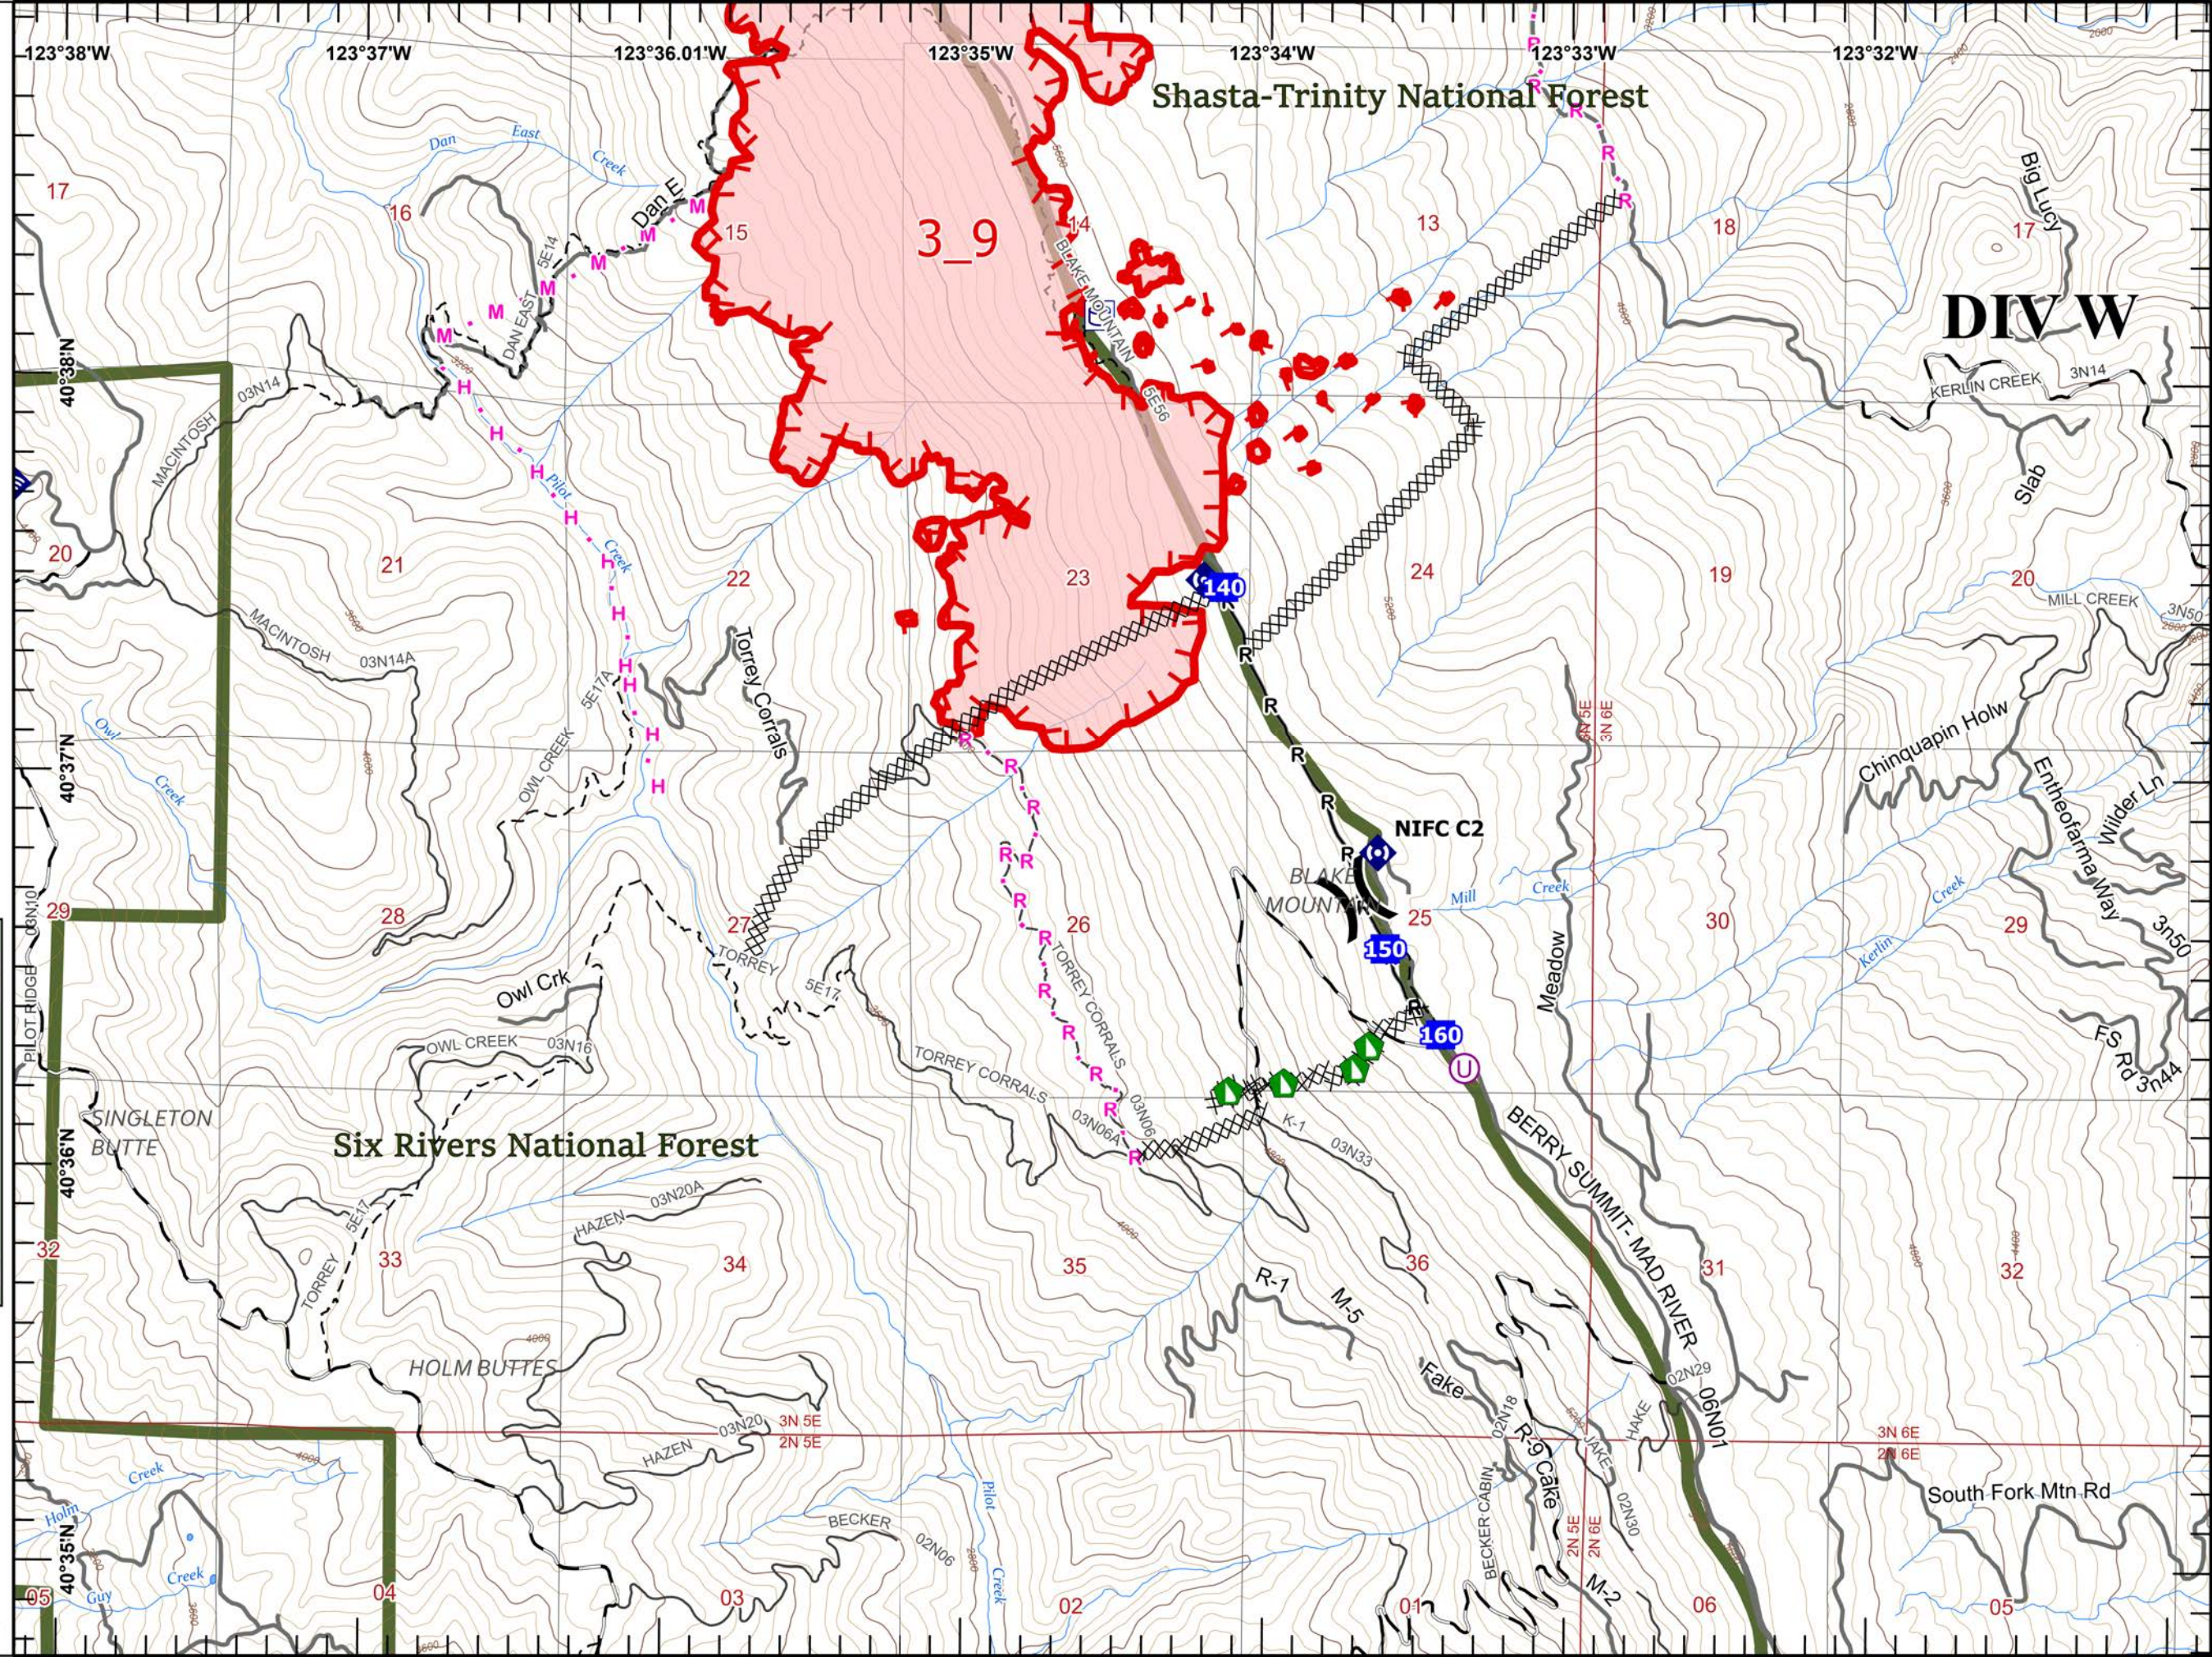

# IAP South Fork Complex

CA-SHF-001004  
08/24/2023

-  Water Tank
-  Dip Site
-  Division Break
-  Drop Point
-  Completed Dozer Line
-  Completed Hand Line
-  Planned Dozer Line
-  Planned Hand Line
-  Planned Mixed Construction Line
-  Planned Road as Line
-  Wildfire Daily Fire Perimeter

# IAP South Fork Complex

CA-SHF-001004  
08/24/2023

-  Water Tank
-  Unimproved Landing Area
-  Division Break
-  Drop Point
-  Dozer Push
-  Internet Access
-  Repeater
-  Completed Dozer Line
-  Completed Road as Line
-  Planned Hand Line
-  Planned Mixed Construction Line
-  Planned Road as Line
-  Wildfire Daily Fire Perimeter

Page 3 of 6

Miles

0 0.3 0.6

1:29,000

Last Updated 8/24/2023 00:05

**DIV W**

# IAP South Fork Complex

CA-SHF-001004  
08/24/2023

- ⌘⌘ Completed Dozer Line
- H— Completed Hand Line
- R— Completed Road as Line
- ▭ Wildfire Daily Fire Perimeter

Miles  
0 0.3 0.6

1:29,000

Last Updated  
8/24/2023  
00:06