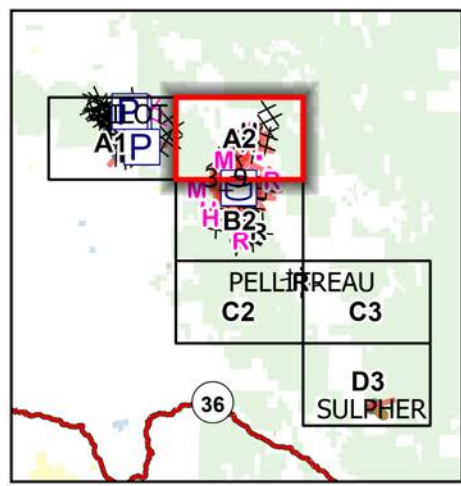

# IAP South Fork Complex

CA-SHF-001004  
08/24/2023

- Pump
- Water Tank
- Sling Site
- Division Break
- Drop Point
- Staging Area
- Bridge
- Water Source
- Completed Dozer Line
- Completed Hand Line
- Planned Dozer Line
- Access or Improved Road
- Wildfire Daily Fire Perimeter

# IAP South Fork Complex

CA-SHF-001004  
08/24/2023

-  Water Tank
-  Dip Site
-  Division Break
-  Drop Point
-  Completed Dozer Line
-  Completed Hand Line
-  Planned Dozer Line
-  Planned Hand Line
-  Planned Mixed Construction Line
-  Planned Road as Line
-  Wildfire Daily Fire Perimeter

# IAP South Fork Complex

CA-SHF-001004  
08/24/2023

-  Water Tank
-  Unimproved Landing Area
-  Division Break
-  Drop Point
-  Dozer Push
-  Internet Access
-  Repeater
-  Completed Dozer Line
-  Completed Road as Line
-  Planned Hand Line
-  Planned Mixed Construction Line
-  Planned Road as Line
-  Wildfire Daily Fire Perimeter