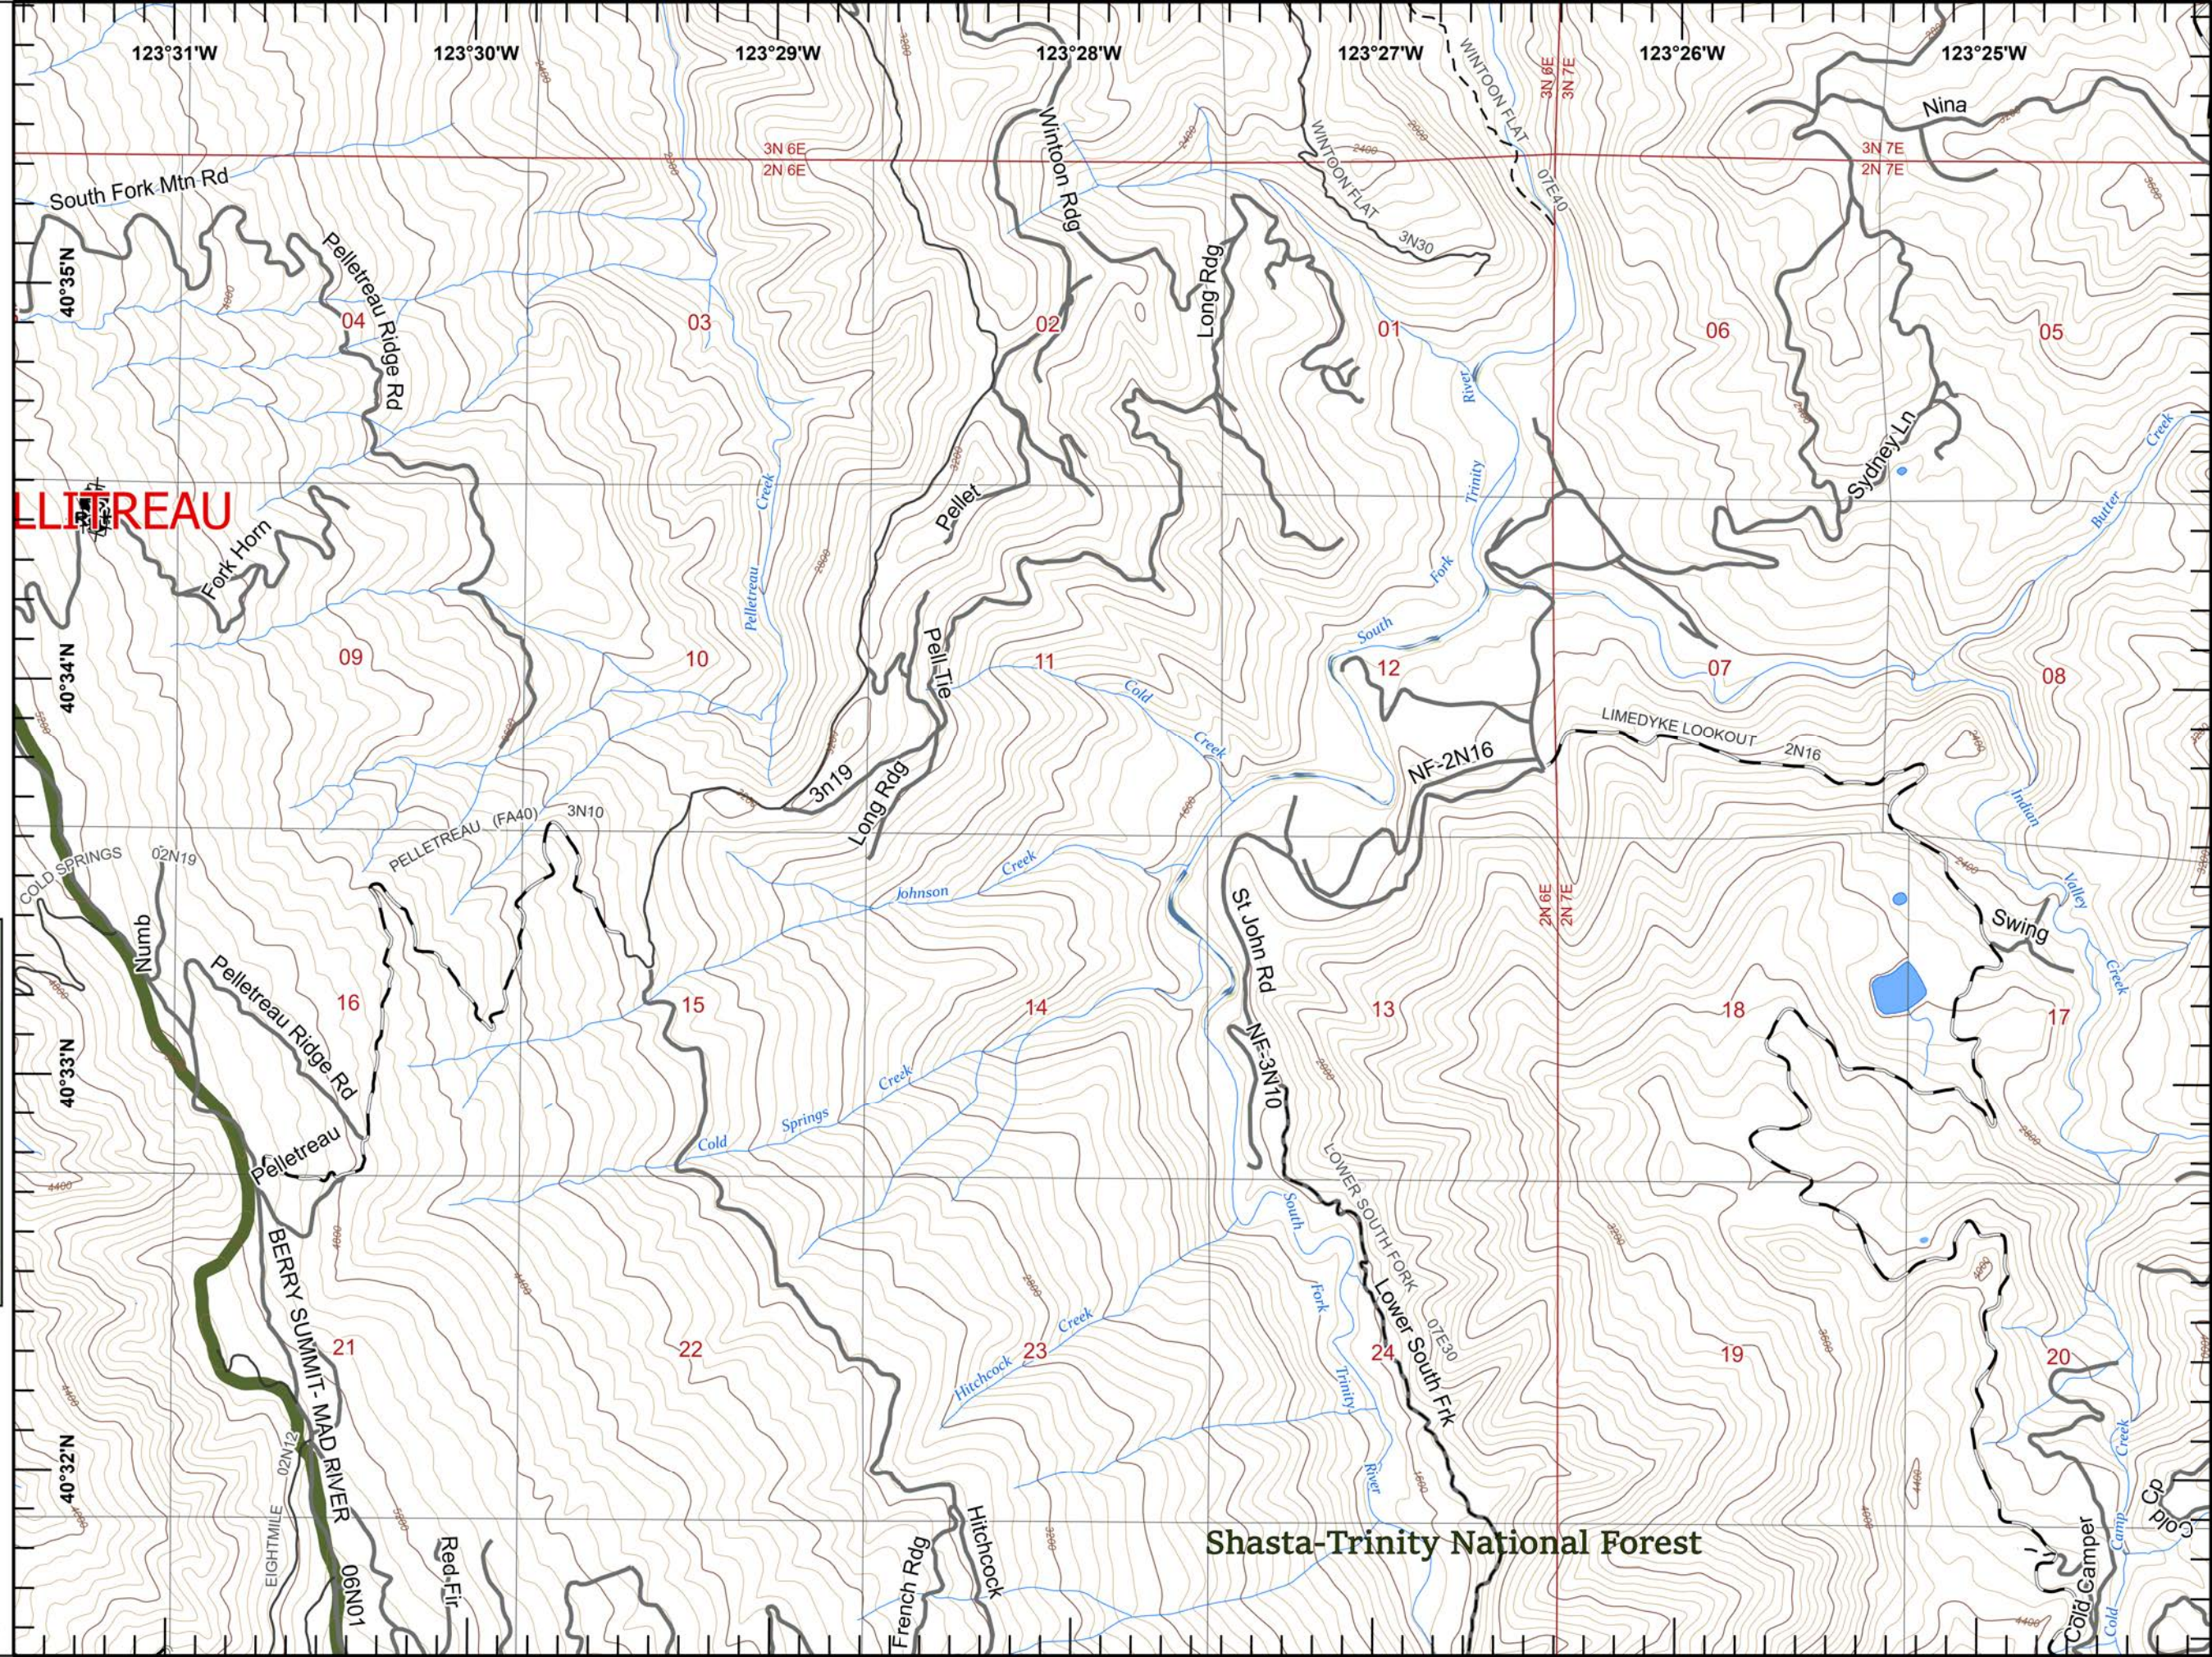

# IAP South Fork Complex

CA-SHF-001004  
08/24/2023

-  Water Tank
-  Dip Site
-  Division Break
-  Drop Point
-  Completed Dozer Line
-  Completed Hand Line
-  Planned Dozer Line
-  Planned Hand Line
-  Planned Mixed Construction Line
-  Planned Road as Line
-  Wildfire Daily Fire Perimeter

Page 3 of 6

Miles

0 0.3 0.6

1:29,000

Last Updated 8/24/2023 00:05

**DIV W**

# IAP South Fork Complex

CA-SHF-001004  
08/24/2023

- ⊗⊗ Completed Dozer Line
- H— Completed Hand Line
- R— Completed Road as Line
- ▭ Wildfire Daily Fire Perimeter

PELLI REAU

Six Rivers National Forest

Miles  
0 0.3 0.6  
1:29,000  
Last Updated  
8/24/2023  
00:05

# IAP South Fork Complex

CA-SHF-001004  
08/24/2023

- ⌘⌘ Completed Dozer Line
- H— Completed Hand Line
- R— Completed Road as Line
- ▭ Wildfire Daily Fire Perimeter

Miles  
0 0.3 0.6

1:29,000

Last Updated  
8/24/2023  
00:06