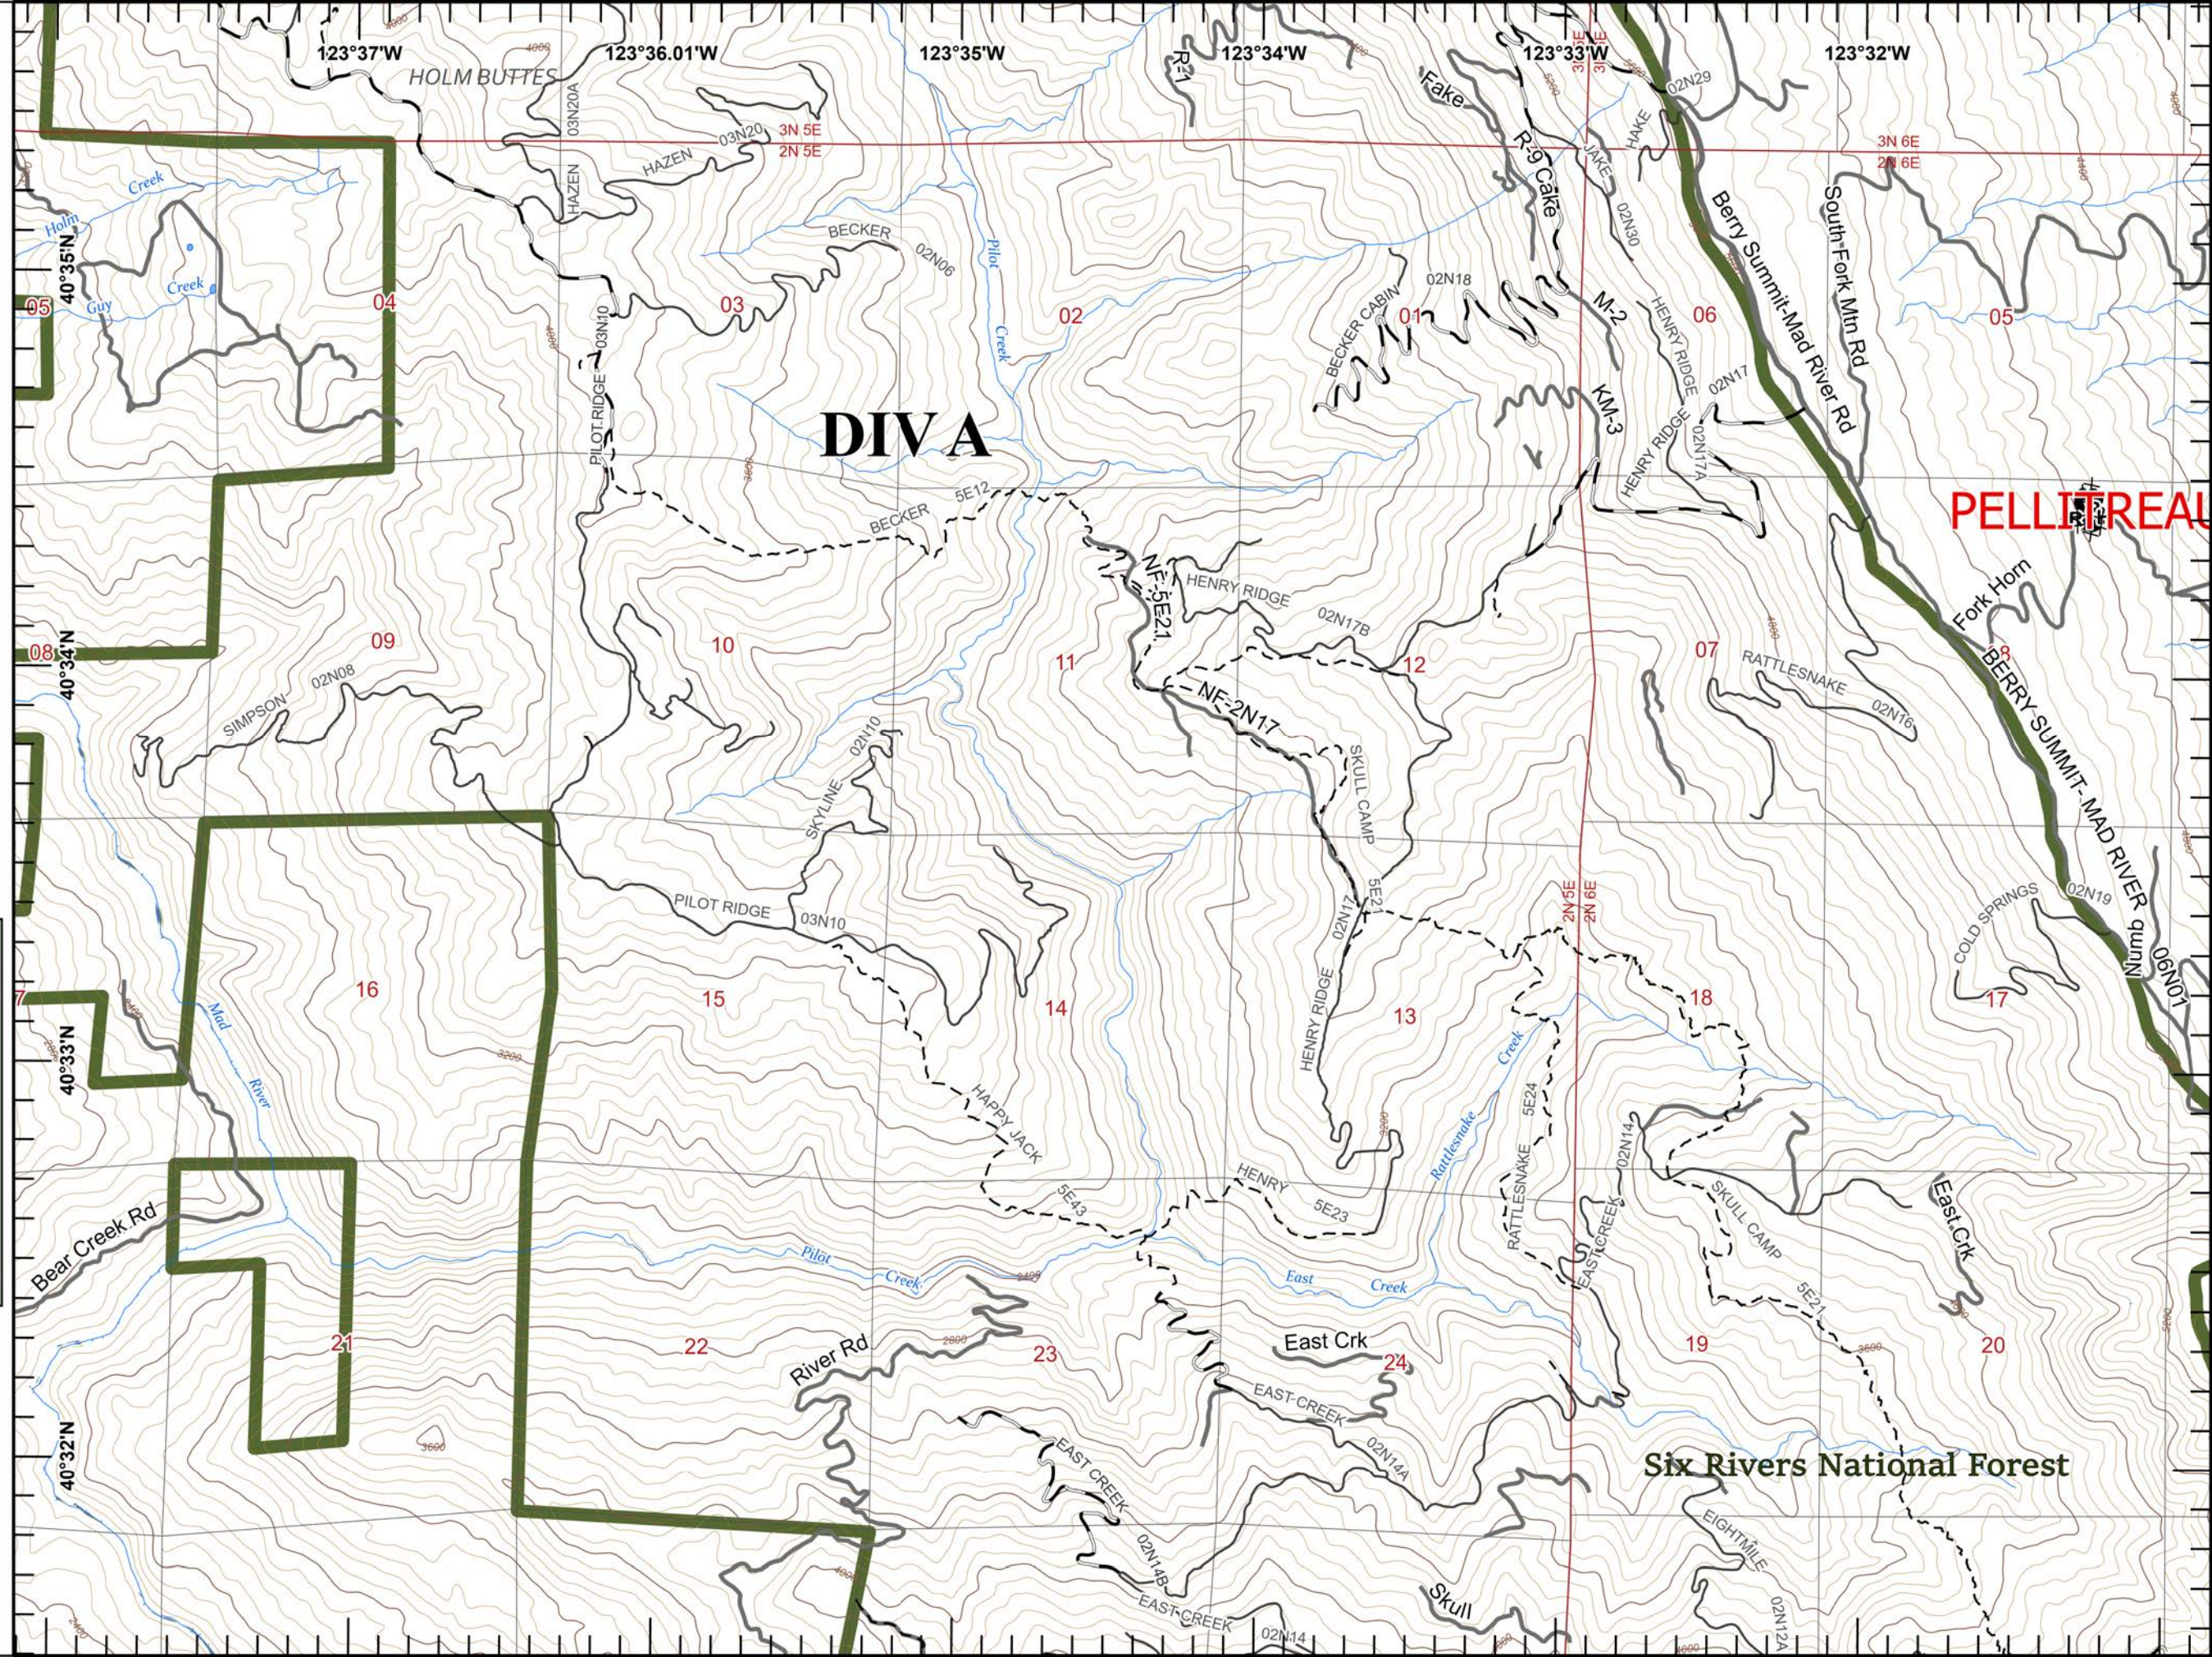

IAP South Fork Complex

CA-SHF-001004
08/24/2023

- ⊗⊗ Completed Dozer Line
- H— Completed Hand Line
- R— Completed Road as Line
- ▭ Wildfire Daily Fire Perimeter

PELLI REAU

Six Rivers National Forest