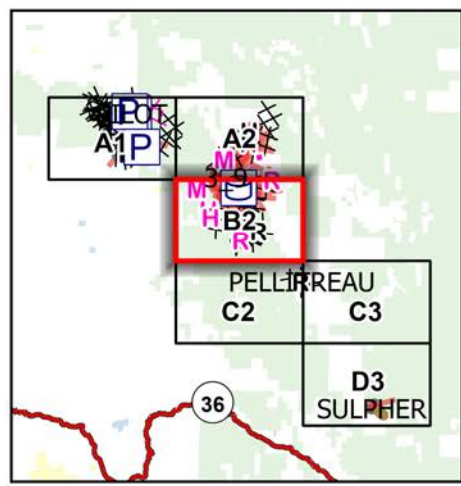

# IAP South Fork Complex

CA-SHF-001004  
08/24/2023

- Pump
- Water Tank
- Sling Site
- Division Break
- Drop Point
- Staging Area
- Bridge
- Water Source
- Completed Dozer Line
- Completed Hand Line
- Planned Dozer Line
- Access or Improved Road
- Wildfire Daily Fire Perimeter

# IAP South Fork Complex

CA-SHF-001004  
08/24/2023

-  Water Tank
-  Dip Site
-  Division Break
-  Drop Point
-  Completed Dozer Line
-  Completed Hand Line
-  Planned Dozer Line
-  Planned Hand Line
-  Planned Mixed Construction Line
-  Planned Road as Line
-  Wildfire Daily Fire Perimeter

Page 2 of 6

Miles  
0 0.3 0.6

1:29,000

Last Updated  
8/24/2023  
00:05

**DIV W**

# IAP South Fork Complex

CA-SHF-001004  
08/24/2023

-  Water Tank
-  Unimproved Landing Area
-  Division Break
-  Drop Point
-  Dozer Push
-  Internet Access
-  Repeater
-  Completed Dozer Line
-  Completed Road as Line
-  Planned Hand Line
-  Planned Mixed Construction Line
-  Planned Road as Line
-  Wildfire Daily Fire Perimeter