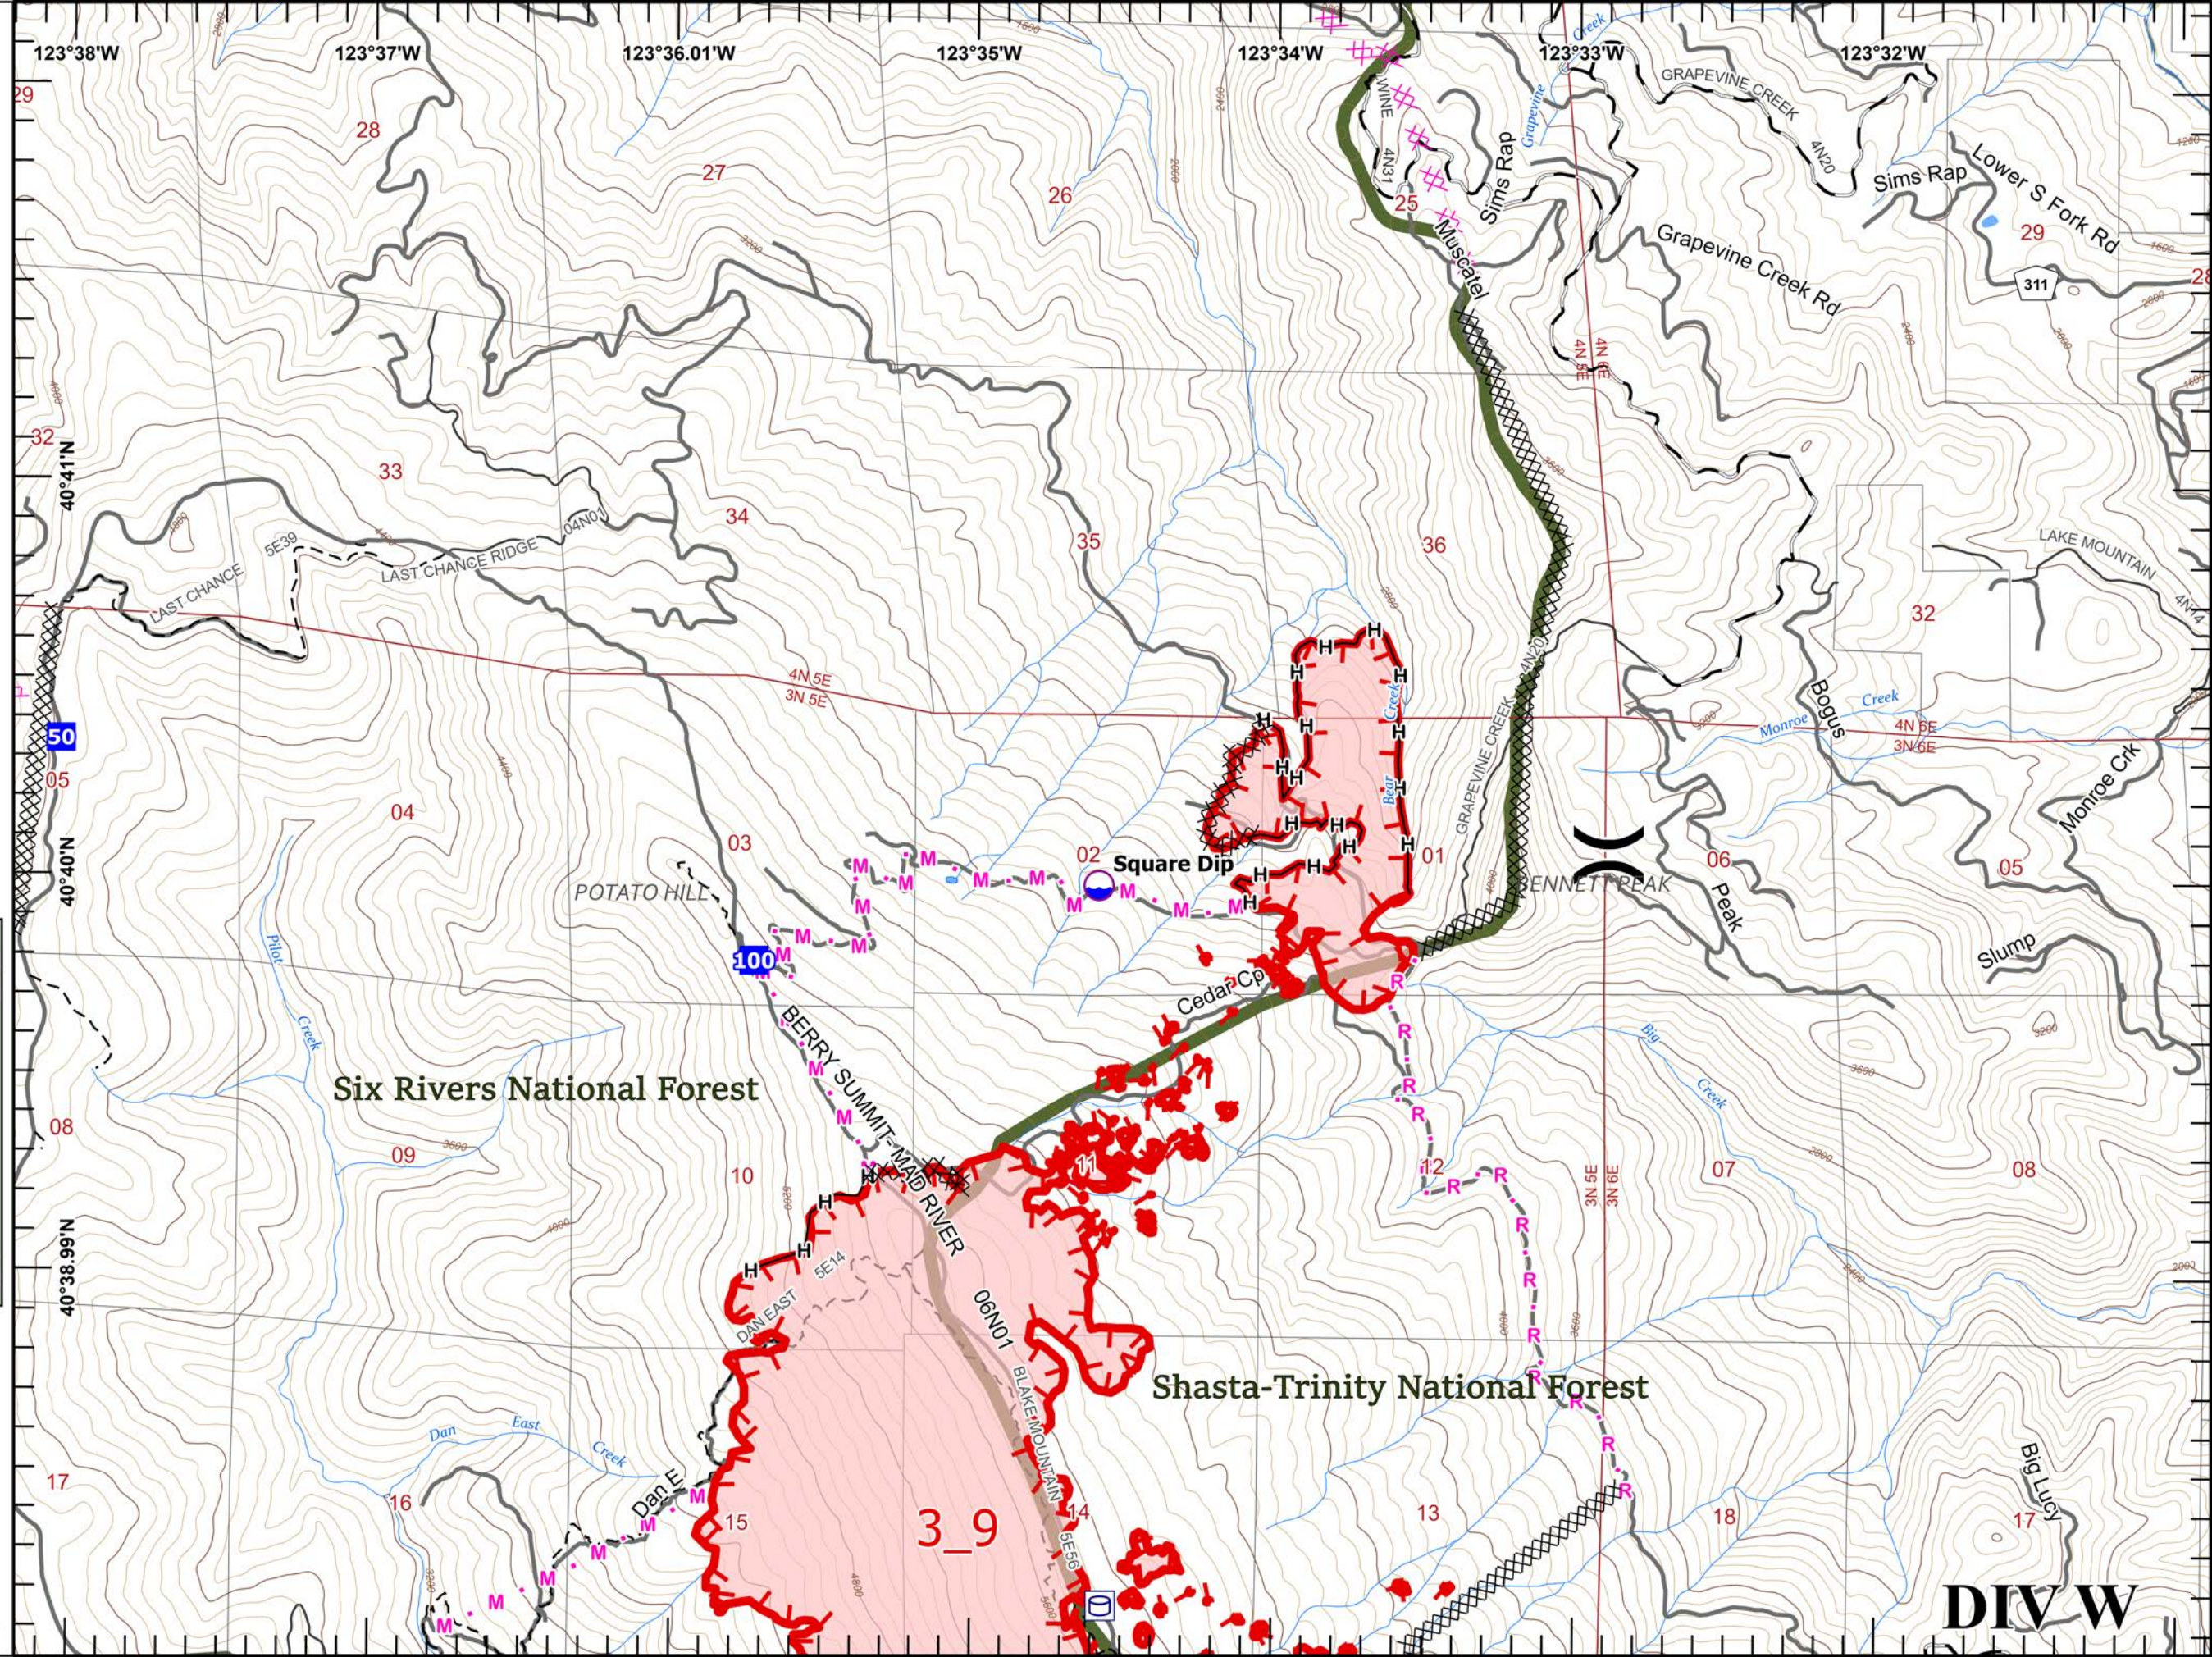

# IAP South Fork Complex

CA-SHF-001004  
08/24/2023

- Pump
- Water Tank
- Sling Site
- Division Break
- Drop Point
- Staging Area
- Bridge
- Water Source
- Completed Dozer Line
- Completed Hand Line
- Planned Dozer Line
- Access or Improved Road
- Wildfire Daily Fire Perimeter

# IAP South Fork Complex

CA-SHF-001004  
08/24/2023

-  Water Tank
-  Dip Site
-  Division Break
-  Drop Point
-  Completed Dozer Line
-  Completed Hand Line
-  Planned Dozer Line
-  Planned Hand Line
-  Planned Mixed Construction Line
-  Planned Road as Line
-  Wildfire Daily Fire Perimeter

Page 2 of 6

Miles  
0 0.3 0.6

1:29,000

Last Updated  
8/24/2023  
00:05

**DIV W**

# IAP South Fork Complex

CA-SHF-001004  
08/24/2023

-  Water Tank
-  Unimproved Landing Area
-  Division Break
-  Drop Point
-  Dozer Push
-  Internet Access
-  Repeater
-  Completed Dozer Line
-  Completed Road as Line
-  Planned Hand Line
-  Planned Mixed Construction Line
-  Planned Road as Line
-  Wildfire Daily Fire Perimeter