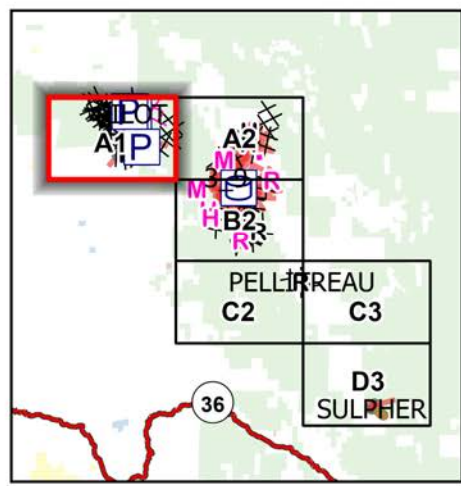

# IAP South Fork Complex

CA-SHF-001004  
08/24/2023

- Pump
- Water Tank
- Sling Site
- Division Break
- Drop Point
- Staging Area
- Bridge
- Water Source
- Completed Dozer Line
- Completed Hand Line
- Planned Dozer Line
- Access or Improved Road
- Wildfire Daily Fire Perimeter

# IAP South Fork Complex

CA-SHF-001004  
08/24/2023

-  Water Tank
-  Dip Site
-  Division Break
-  Drop Point
-  Completed Dozer Line
-  Completed Hand Line
-  Planned Dozer Line
-  Planned Hand Line
-  Planned Mixed Construction Line
-  Planned Road as Line
-  Wildfire Daily Fire Perimeter