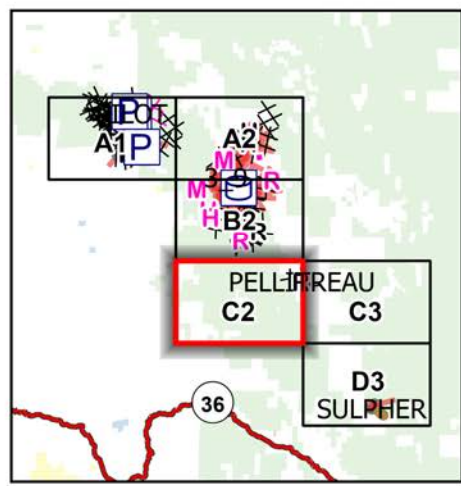

# IAP South Fork Complex

CA-SHF-001004  
08/24/2023

-  Water Tank
-  Dip Site
-  Division Break
-  Drop Point
-  Completed Dozer Line
-  Completed Hand Line
-  Planned Dozer Line
-  Planned Hand Line
-  Planned Mixed Construction Line
-  Planned Road as Line
-  Wildfire Daily Fire Perimeter

# IAP South Fork Complex

CA-SHF-001004  
08/24/2023

-  Water Tank
-  Unimproved Landing Area
-  Division Break
-  Drop Point
-  Dozer Push
-  Internet Access
-  Repeater
-  Completed Dozer Line
-  Completed Road as Line
-  Planned Hand Line
-  Planned Mixed Construction Line
-  Planned Road as Line
-  Wildfire Daily Fire Perimeter

# IAP South Fork Complex

CA-SHF-001004  
08/24/2023

- ⊗⊗ Completed Dozer Line
- H— Completed Hand Line
- R— Completed Road as Line
- ▭ Wildfire Daily Fire Perimeter

PELLI REAU

Six Rivers National Forest

Miles  
0 0.3 0.6  
1:29,000  
Last Updated  
8/24/2023  
00:05

# IAP South Fork Complex

CA-SHF-001004  
08/24/2023

- ⌘⌘ Completed Dozer Line
- H— Completed Hand Line
- R— Completed Road as Line
- ▭ Wildfire Daily Fire Perimeter

Miles  
0 0.3 0.6

1:29,000

Last Updated  
8/24/2023  
00:06