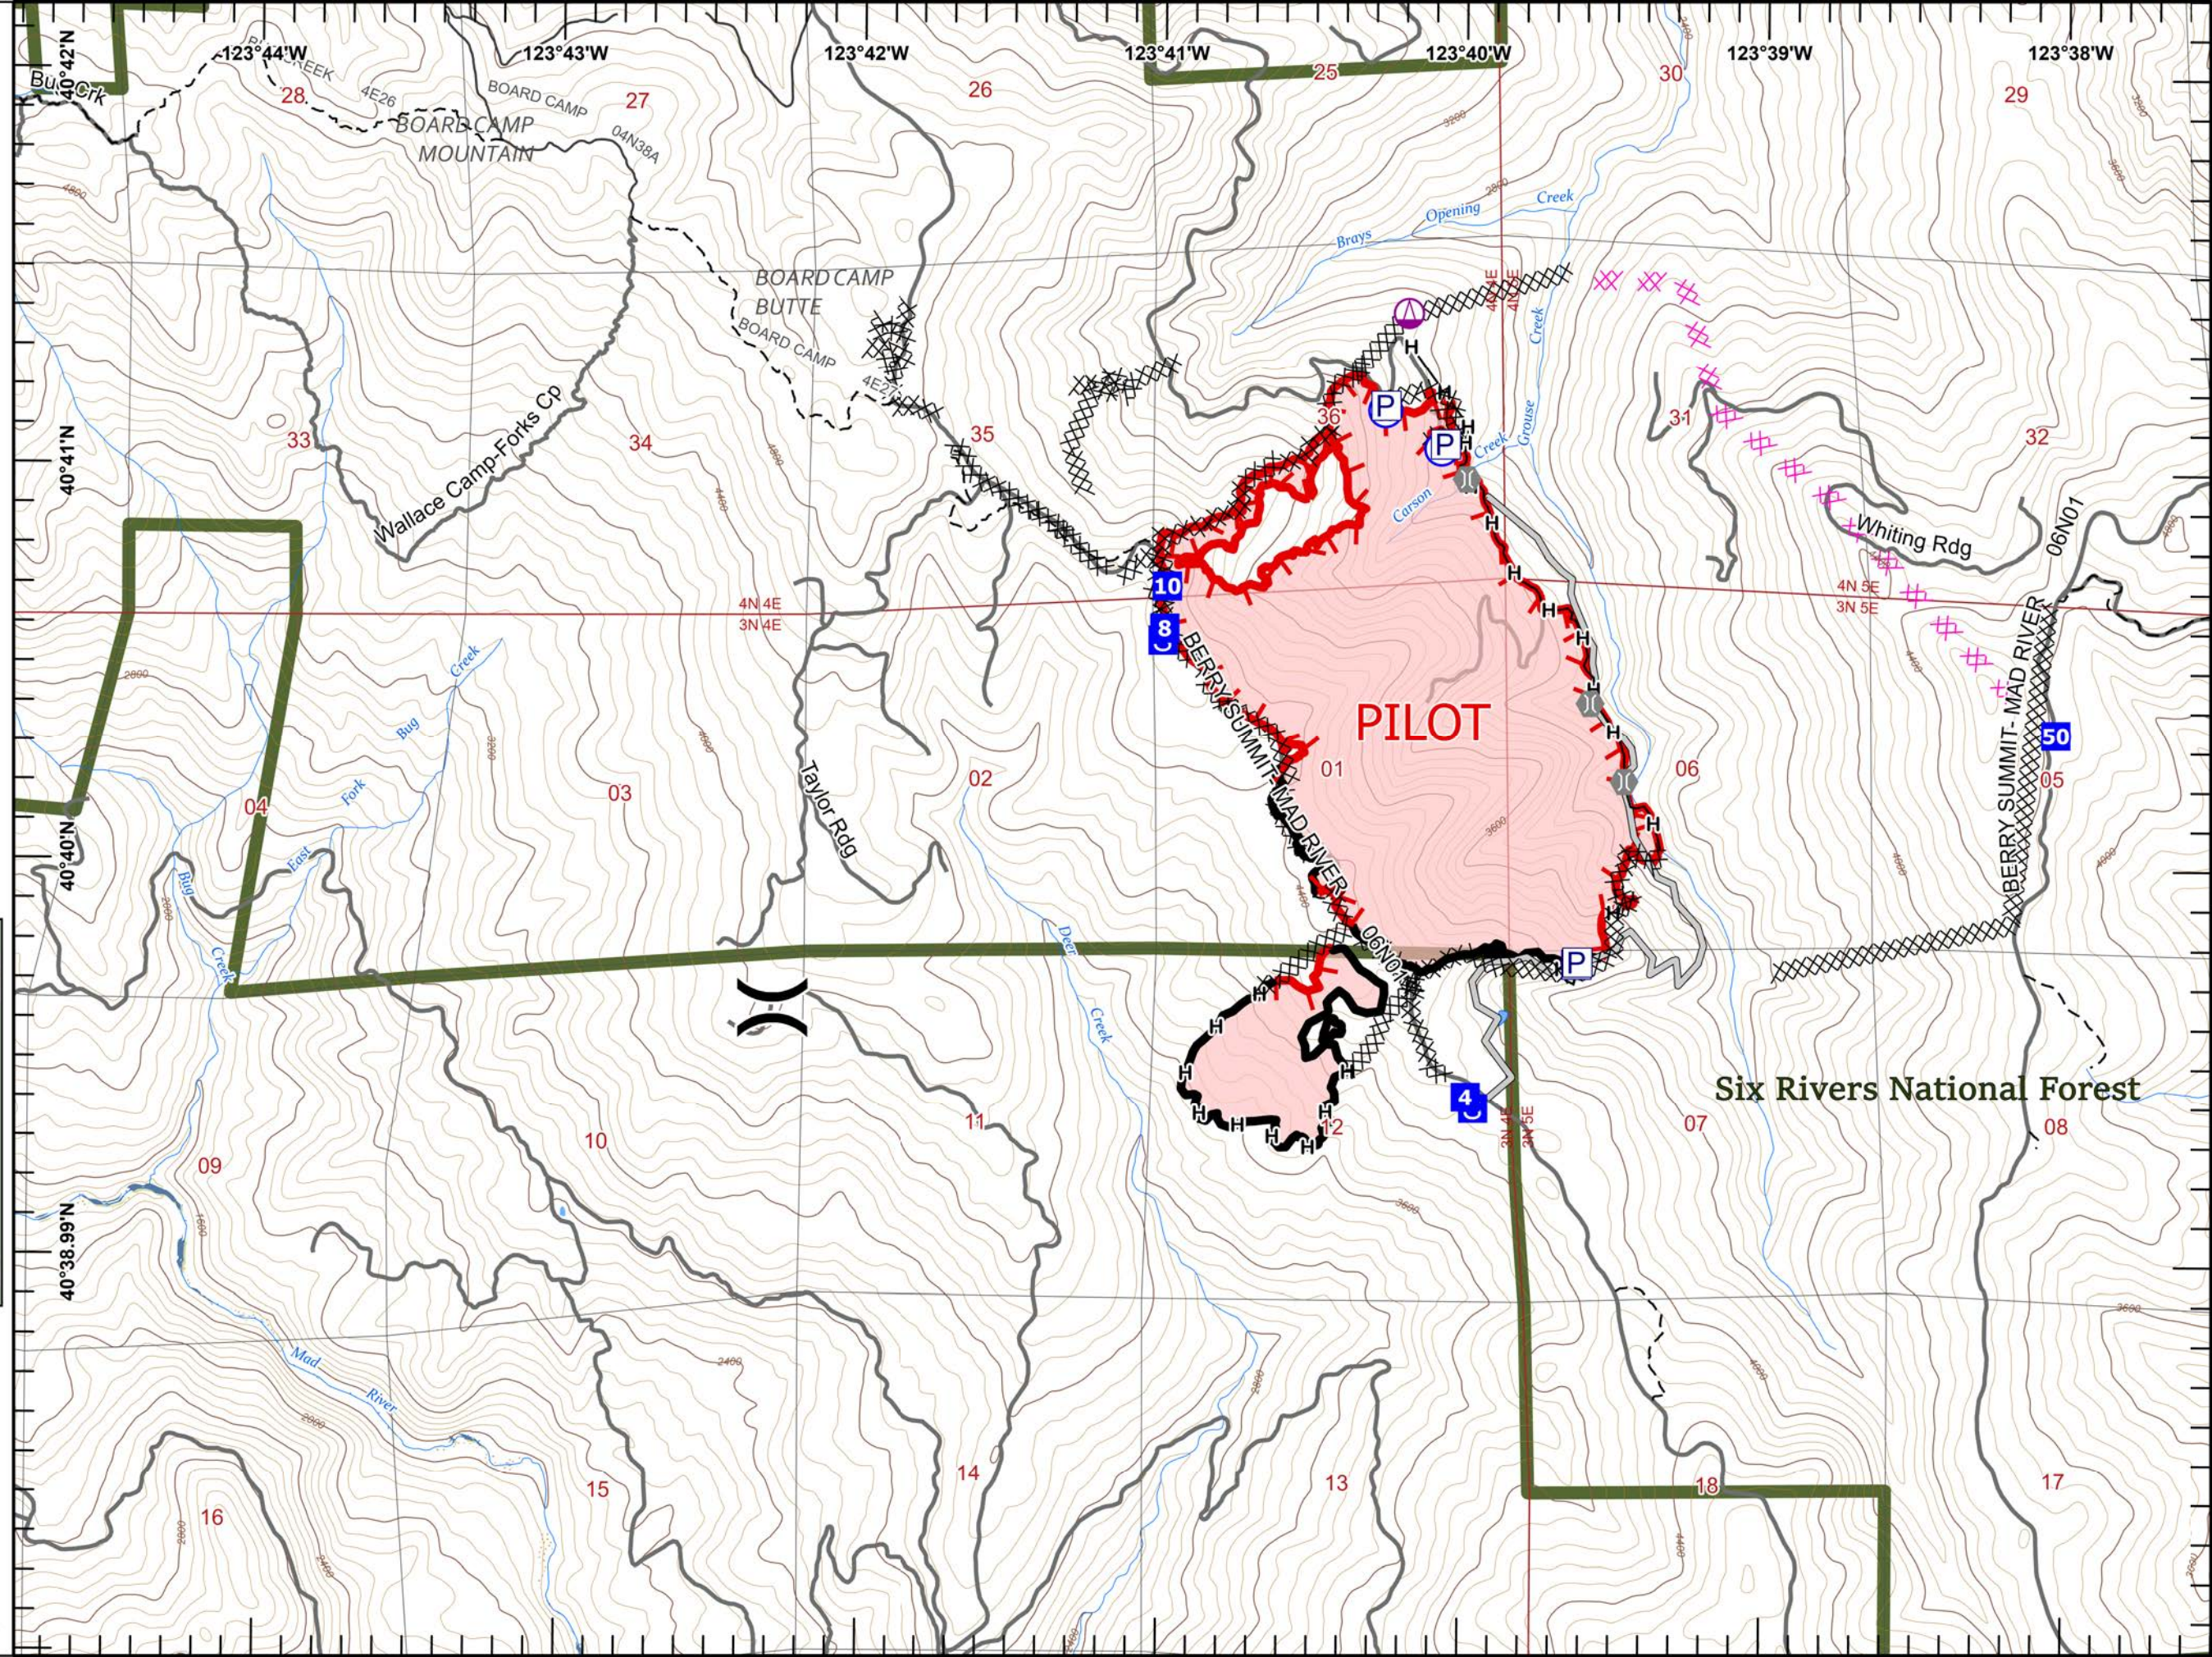

Six Rivers National Forest