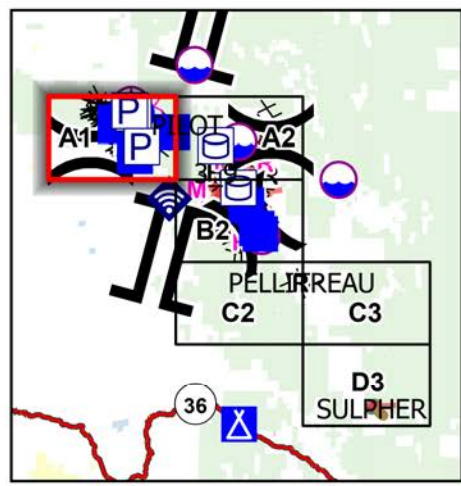

# IAP South Fork Complex

CA-SHF-001004  
08/25/2023

-  Sling Site
-  Division Break
-  Drop Point
-  Staging Area
-  Bridge
-  Water Source
-  Completed Dozer Line
-  Completed Fuel Break
-  Completed Hand Line
-  Planned Dozer Line
-  Access or Improved Road
-  Wildfire Daily Fire Perimeter

# IAP South Fork Complex

CA-SHF-001004  
08/25/2023

-  Dip Site
-  Division Break
-  Drop Point
-  Completed Dozer Line
-  Completed Hand Line
-  Completed Road as Line
-  Planned Dozer Line
-  Planned Hand Line
-  Planned Mixed Construction Line
-  Planned Road as Line
-  Access or Improved Road
-  Wildfire Daily Fire Perimeter

# IAP South Fork Complex

CA-SHF-001004  
08/25/2023

-  Unimproved Landing Area
-  Division Break
-  Drop Point
-  Internet Access
-  Repeater
-  Completed Dozer Line
-  Completed Hand Line
-  Completed Road as Line
-  Planned Hand Line
-  Planned Mixed Construction Line
-  Planned Road as Line
-  Access or Improved Road
-  Wildfire Daily Fire Perimeter