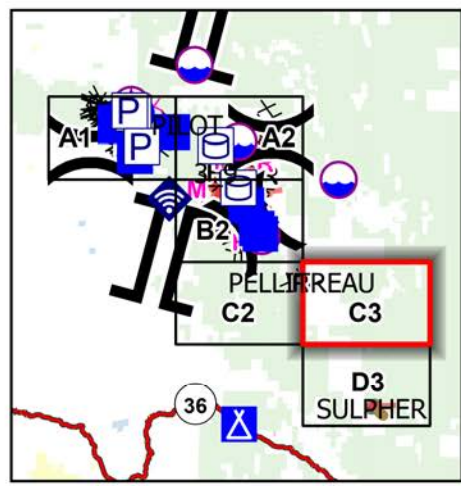

# IAP South Fork Complex

CA-SHF-001004  
08/25/2023

-  Sling Site
-  Division Break
-  Drop Point
-  Staging Area
-  Bridge
-  Water Source
-  Completed Dozer Line
-  Completed Fuel Break
-  Completed Hand Line
-  Planned Dozer Line
-  Access or Improved Road
-  Wildfire Daily Fire Perimeter

# IAP South Fork Complex

CA-SHF-001004  
08/25/2023

-  Dip Site
-  Division Break
-  Drop Point
-  Completed Dozer Line
-  Completed Hand Line
-  Completed Road as Line
-  Planned Dozer Line
-  Planned Hand Line
-  Planned Mixed Construction Line
-  Planned Road as Line
-  Access or Improved Road
-  Wildfire Daily Fire Perimeter

# IAP South Fork Complex

CA-SHF-001004  
08/25/2023

-  Unimproved Landing Area
-  Division Break
-  Drop Point
-  Internet Access
-  Repeater
-  Completed Dozer Line
-  Completed Hand Line
-  Completed Road as Line
-  Planned Hand Line
-  Planned Mixed Construction Line
-  Planned Road as Line
-  Access or Improved Road
-  Wildfire Daily Fire Perimeter

# IAP South Fork Complex

CA-SHF-001004  
08/25/2023

- XX Completed Dozer Line
- H Completed Hand Line
- R Completed Road as Line
- Wildfire Daily Fire Perimeter

PELLITREAU

Shasta-Trinity National Forest

Miles  
0 0.3 0.6  
1:29,000  
Last Updated  
8/25/2023  
01:16