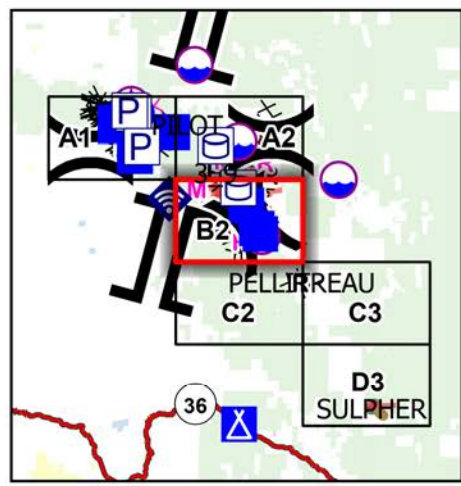

# IAP South Fork Complex

CA-SHF-001004  
08/25/2023

-  Sling Site
-  Division Break
-  Drop Point
-  Staging Area
-  Bridge
-  Water Source
-  Completed Dozer Line
-  Completed Fuel Break
-  Completed Hand Line
-  Planned Dozer Line
-  Access or Improved Road
-  Wildfire Daily Fire Perimeter

# IAP South Fork Complex

CA-SHF-001004  
08/25/2023

-  Dip Site
-  Division Break
-  Drop Point
-  Completed Dozer Line
-  Completed Hand Line
-  Completed Road as Line
-  Planned Dozer Line
-  Planned Hand Line
-  Planned Mixed Construction Line
-  Planned Road as Line
-  Access or Improved Road
-  Wildfire Daily Fire Perimeter

Page 2 of 6

Miles  
0 0.3 0.6

1:29,000

Last Updated  
8/25/2023  
01:15

**DIV W**

# IAP South Fork Complex

CA-SHF-001004  
08/25/2023

-  Unimproved Landing Area
-  Division Break
-  Drop Point
-  Internet Access
-  Repeater
-  Completed Dozer Line
-  Completed Hand Line
-  Completed Road as Line
-  Planned Hand Line
-  Planned Mixed Construction Line
-  Planned Road as Line
-  Access or Improved Road
-  Wildfire Daily Fire Perimeter