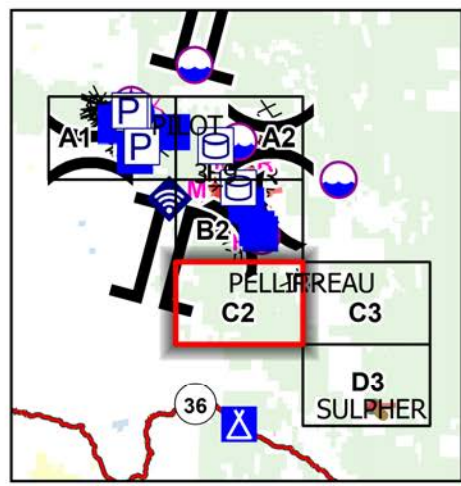

# IAP South Fork Complex

CA-SHF-001004  
08/25/2023

-  Dip Site
-  Division Break
-  Drop Point
-  Completed Dozer Line
-  Completed Hand Line
-  Completed Road as Line
-  Planned Dozer Line
-  Planned Hand Line
-  Planned Mixed Construction Line
-  Planned Road as Line
-  Access or Improved Road
-  Wildfire Daily Fire Perimeter

# IAP South Fork Complex

CA-SHF-001004  
08/25/2023

-  Unimproved Landing Area
-  Division Break
-  Drop Point
-  Internet Access
-  Repeater
-  Completed Dozer Line
-  Completed Hand Line
-  Completed Road as Line
-  Planned Hand Line
-  Planned Mixed Construction Line
-  Planned Road as Line
-  Access or Improved Road
-  Wildfire Daily Fire Perimeter

Page 3 of 6

Miles

0 0.3 0.6

1:29,000

Last Updated 8/25/2023 01:15

# IAP South Fork Complex

CA-SHF-001004  
08/25/2023

- ⊗⊗ Completed Dozer Line
- H— Completed Hand Line
- R— Completed Road as Line
- ▭ Wildfire Daily Fire Perimeter

Miles  
0 0.3 0.6

1:29,000

Last Updated  
8/25/2023  
01:15