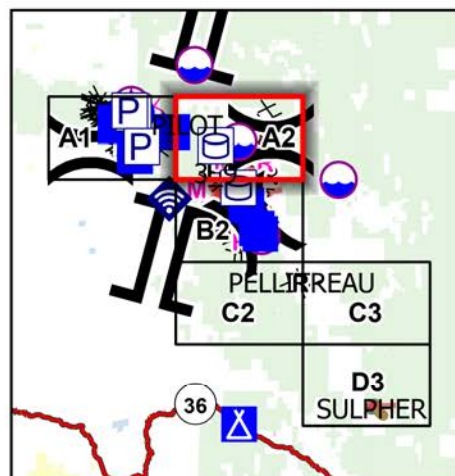

# IAP South Fork Complex

CA-SHF-001004  
08/25/2023

-  Sling Site
-  Division Break
-  Drop Point
-  Staging Area
-  Bridge
-  Water Source
-  Completed Dozer Line
-  Completed Fuel Break
-  Completed Hand Line
-  Planned Dozer Line
-  Access or Improved Road
-  Wildfire Daily Fire Perimeter

# IAP South Fork Complex

CA-SHF-001004  
08/25/2023

-  Dip Site
-  Division Break
-  Drop Point
-  Completed Dozer Line
-  Completed Hand Line
-  Completed Road as Line
-  Planned Dozer Line
-  Planned Hand Line
-  Planned Mixed Construction Line
-  Planned Road as Line
-  Access or Improved Road
-  Wildfire Daily Fire Perimeter

# IAP South Fork Complex

CA-SHF-001004  
08/25/2023

-  Unimproved Landing Area
-  Division Break
-  Drop Point
-  Internet Access
-  Repeater
-  Completed Dozer Line
-  Completed Hand Line
-  Completed Road as Line
-  Planned Hand Line
-  Planned Mixed Construction Line
-  Planned Road as Line
-  Access or Improved Road
-  Wildfire Daily Fire Perimeter