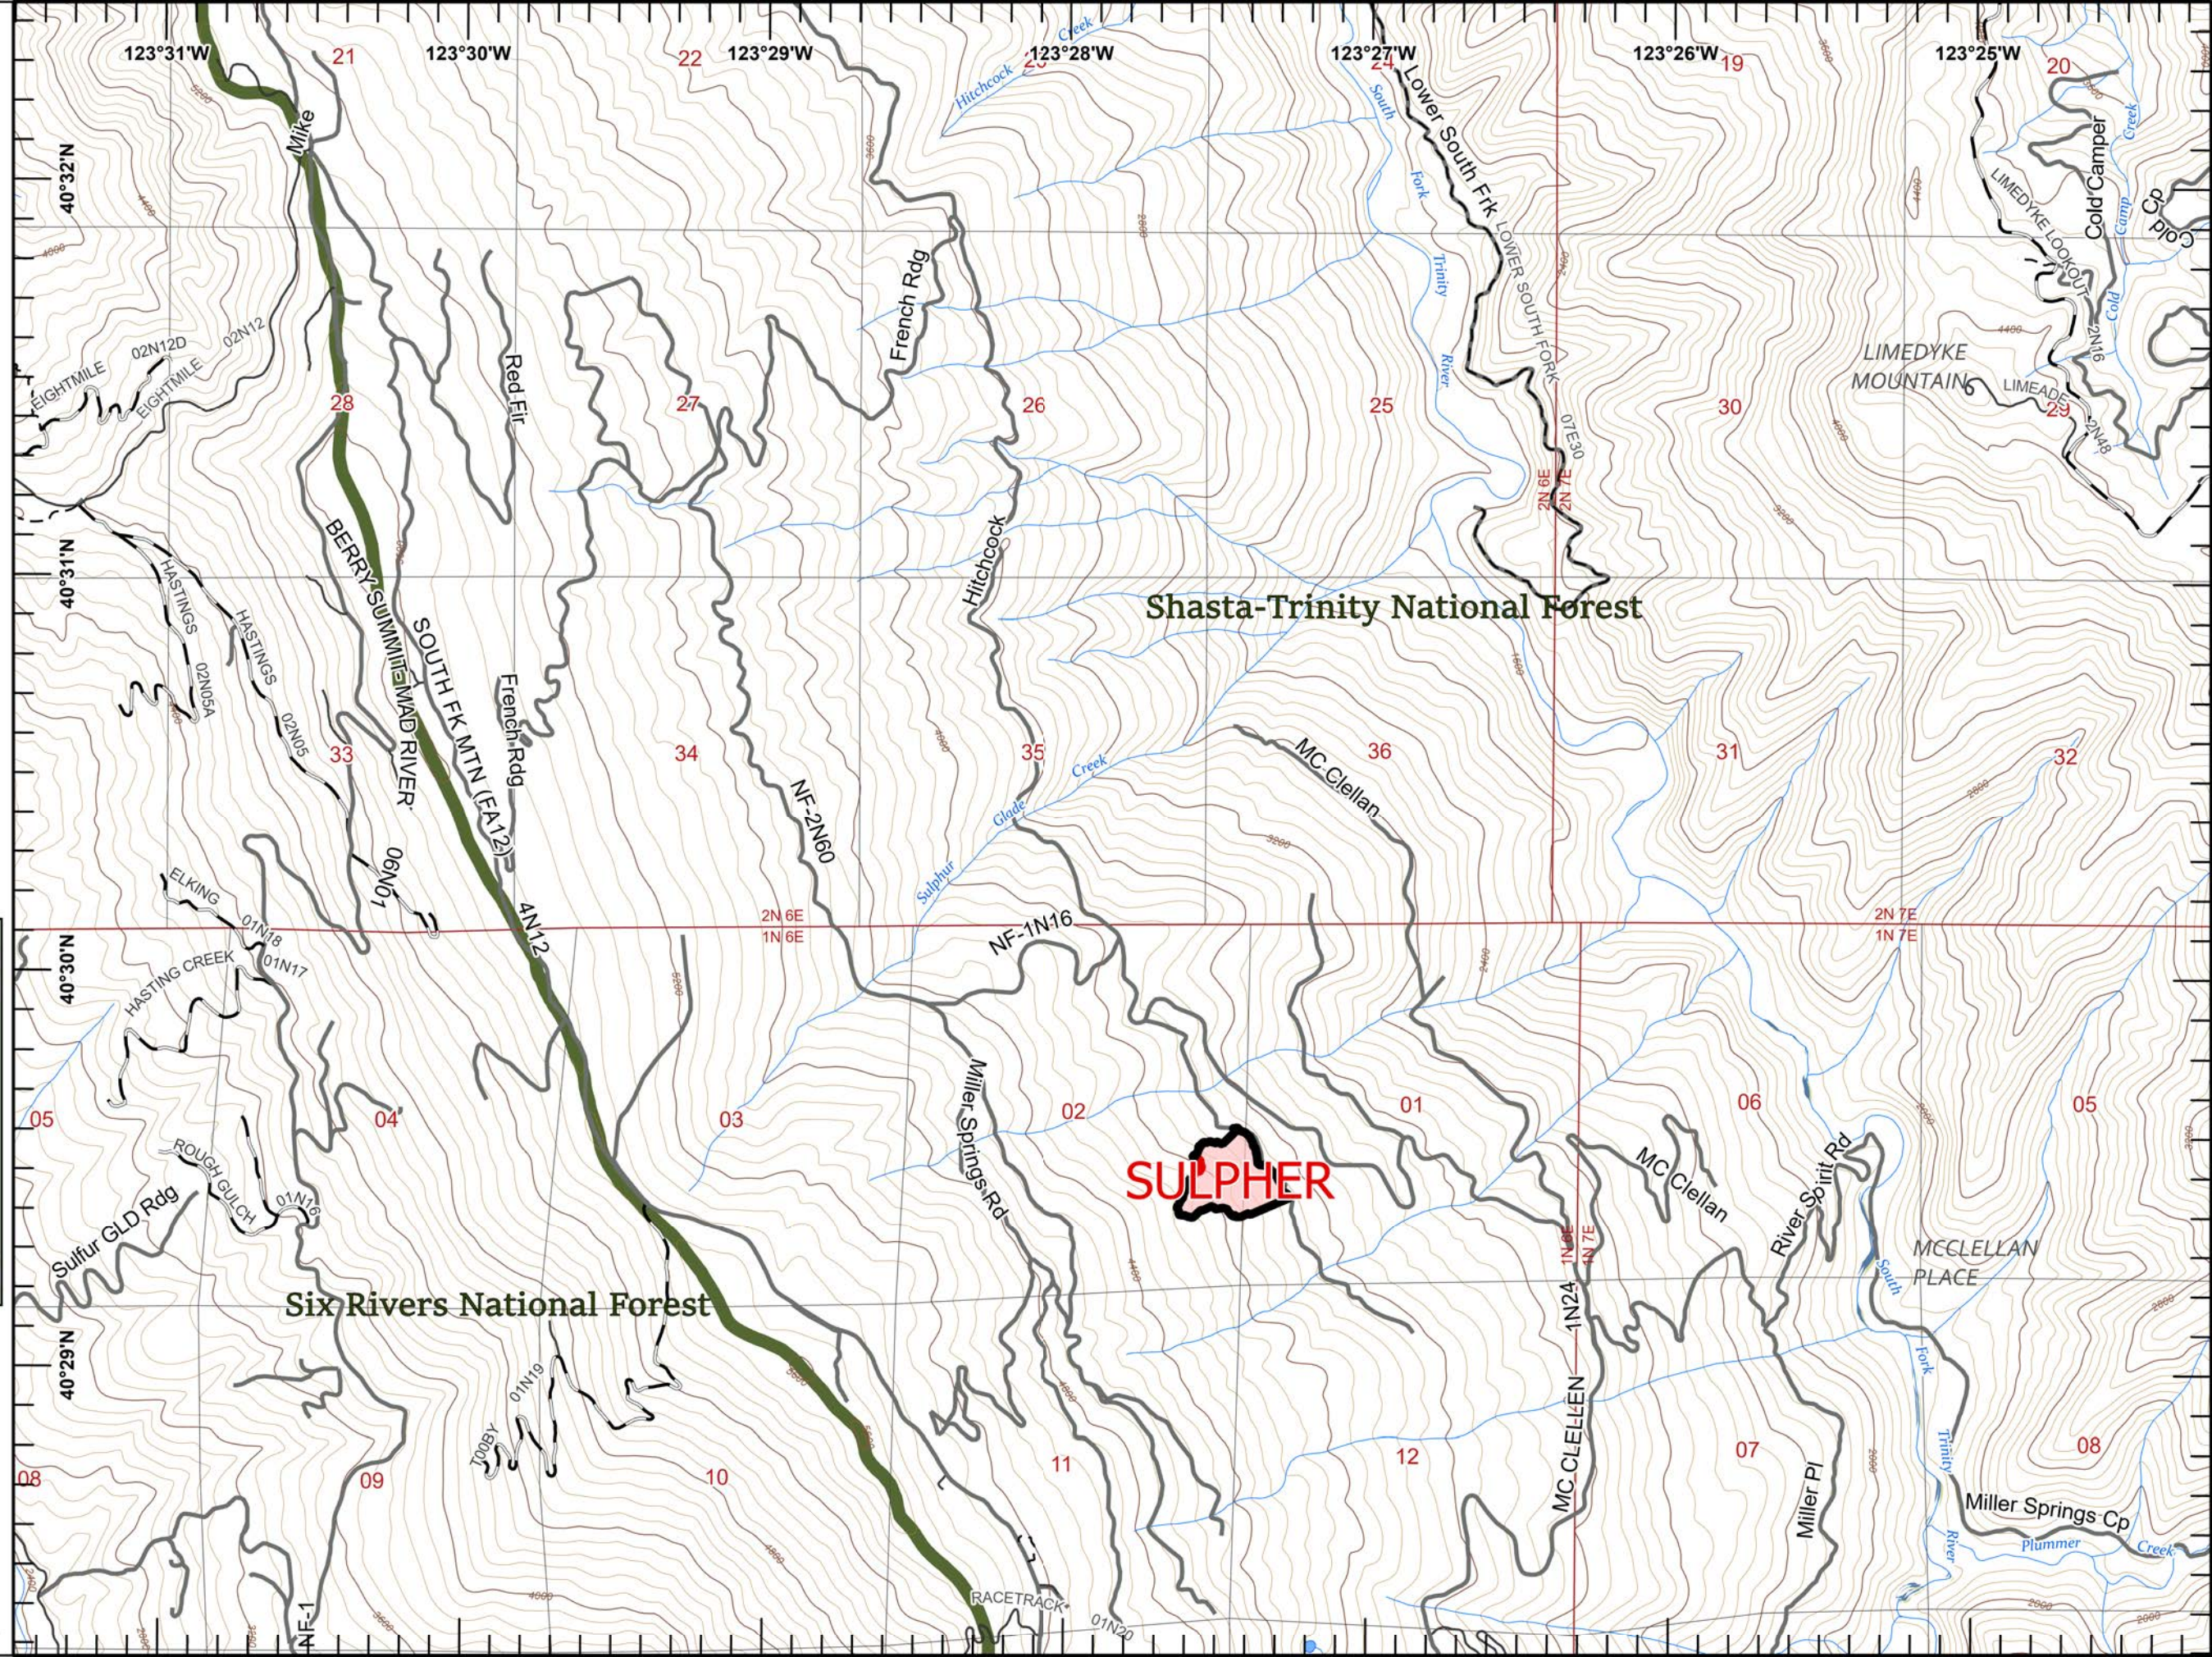

Wildfire Daily Fire Perimeter

California FIRE
Forest Service UAS
Department of Agriculture

Miles
0 0.3 0.6
1:29,000
Last Updated
8/25/2023
01:16