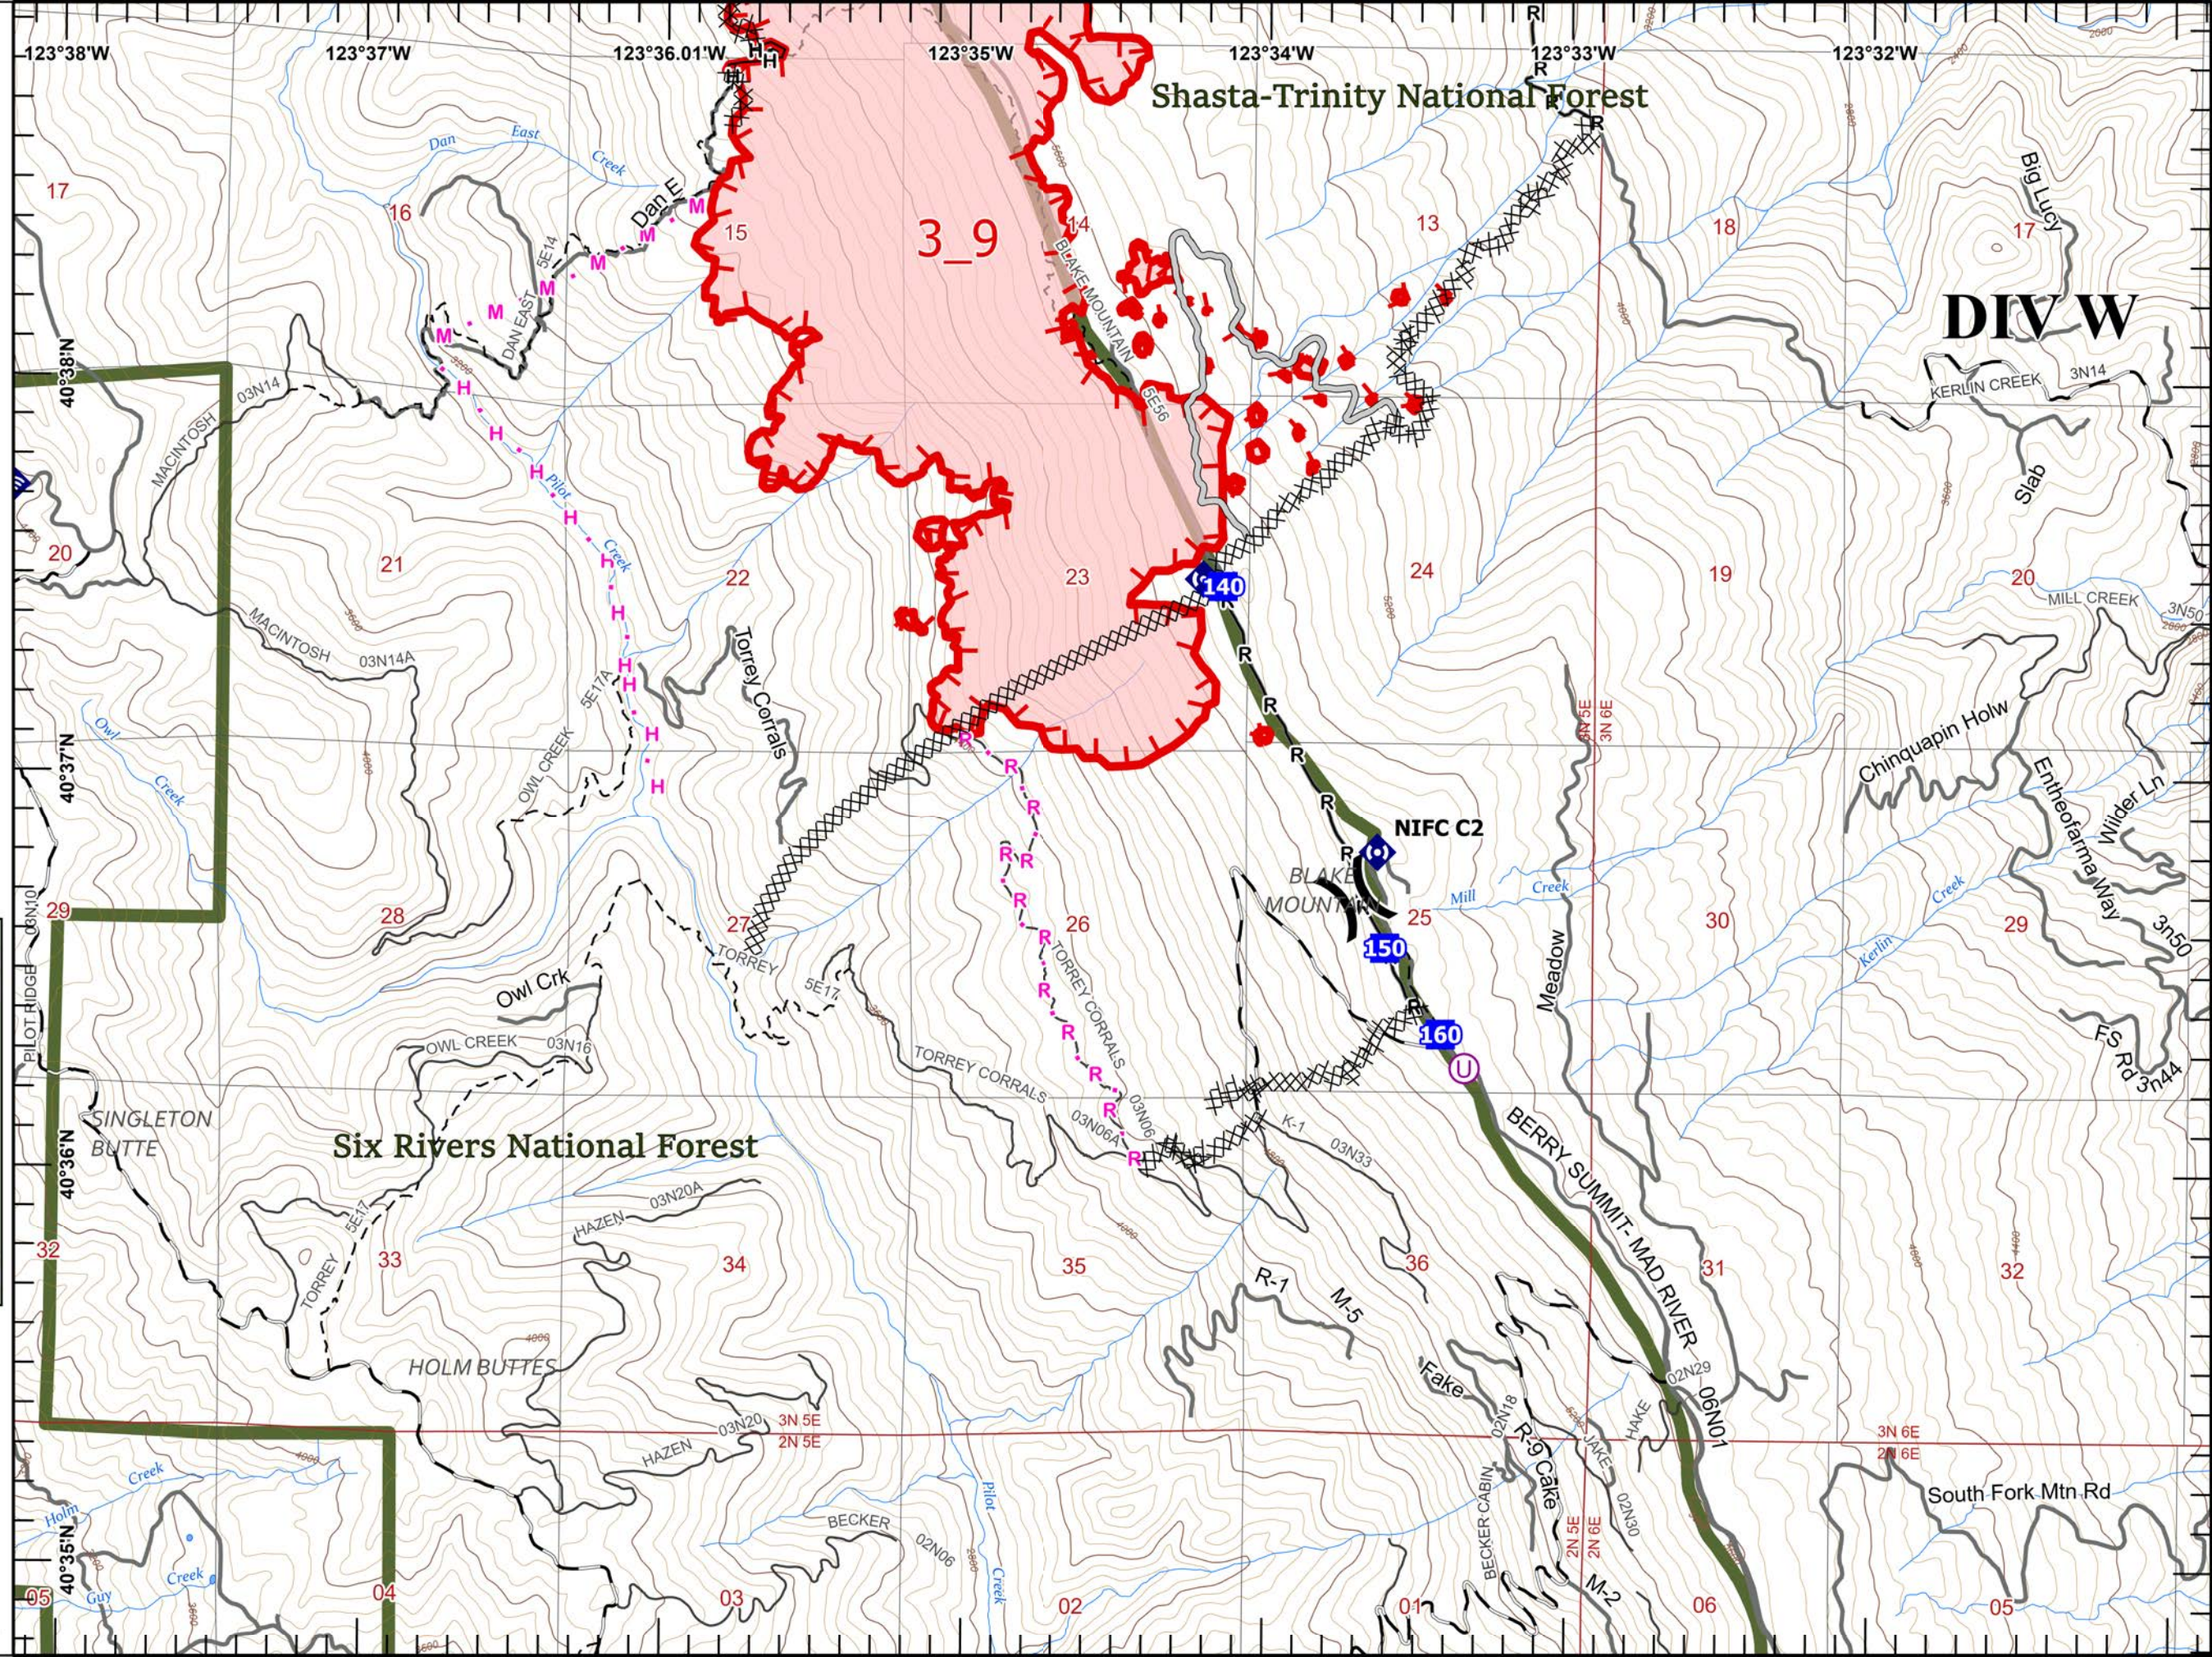

# IAP South Fork Complex

CA-SHF-001004  
08/25/2023

-  Sling Site
-  Division Break
-  Drop Point
-  Staging Area
-  Bridge
-  Water Source
-  Completed Dozer Line
-  Completed Fuel Break
-  Completed Hand Line
-  Planned Dozer Line
-  Access or Improved Road
-  Wildfire Daily Fire Perimeter

# IAP South Fork Complex

CA-SHF-001004  
08/25/2023

-  Dip Site
-  Division Break
-  Drop Point
-  Completed Dozer Line
-  Completed Hand Line
-  Completed Road as Line
-  Planned Dozer Line
-  Planned Hand Line
-  Planned Mixed Construction Line
-  Planned Road as Line
-  Access or Improved Road
-  Wildfire Daily Fire Perimeter

# IAP South Fork Complex

CA-SHF-001004  
08/25/2023

-  Unimproved Landing Area
-  Division Break
-  Drop Point
-  Internet Access
-  Repeater
-  Completed Dozer Line
-  Completed Hand Line
-  Completed Road as Line
-  Planned Hand Line
-  Planned Mixed Construction Line
-  Planned Road as Line
-  Access or Improved Road
-  Wildfire Daily Fire Perimeter

# IAP South Fork Complex

CA-SHF-001004  
08/25/2023

- ⊗⊗ Completed Dozer Line
- H— Completed Hand Line
- R— Completed Road as Line
- ▭ Wildfire Daily Fire Perimeter

Miles  
0 0.3 0.6

1:29,000

Last Updated  
8/25/2023  
01:15