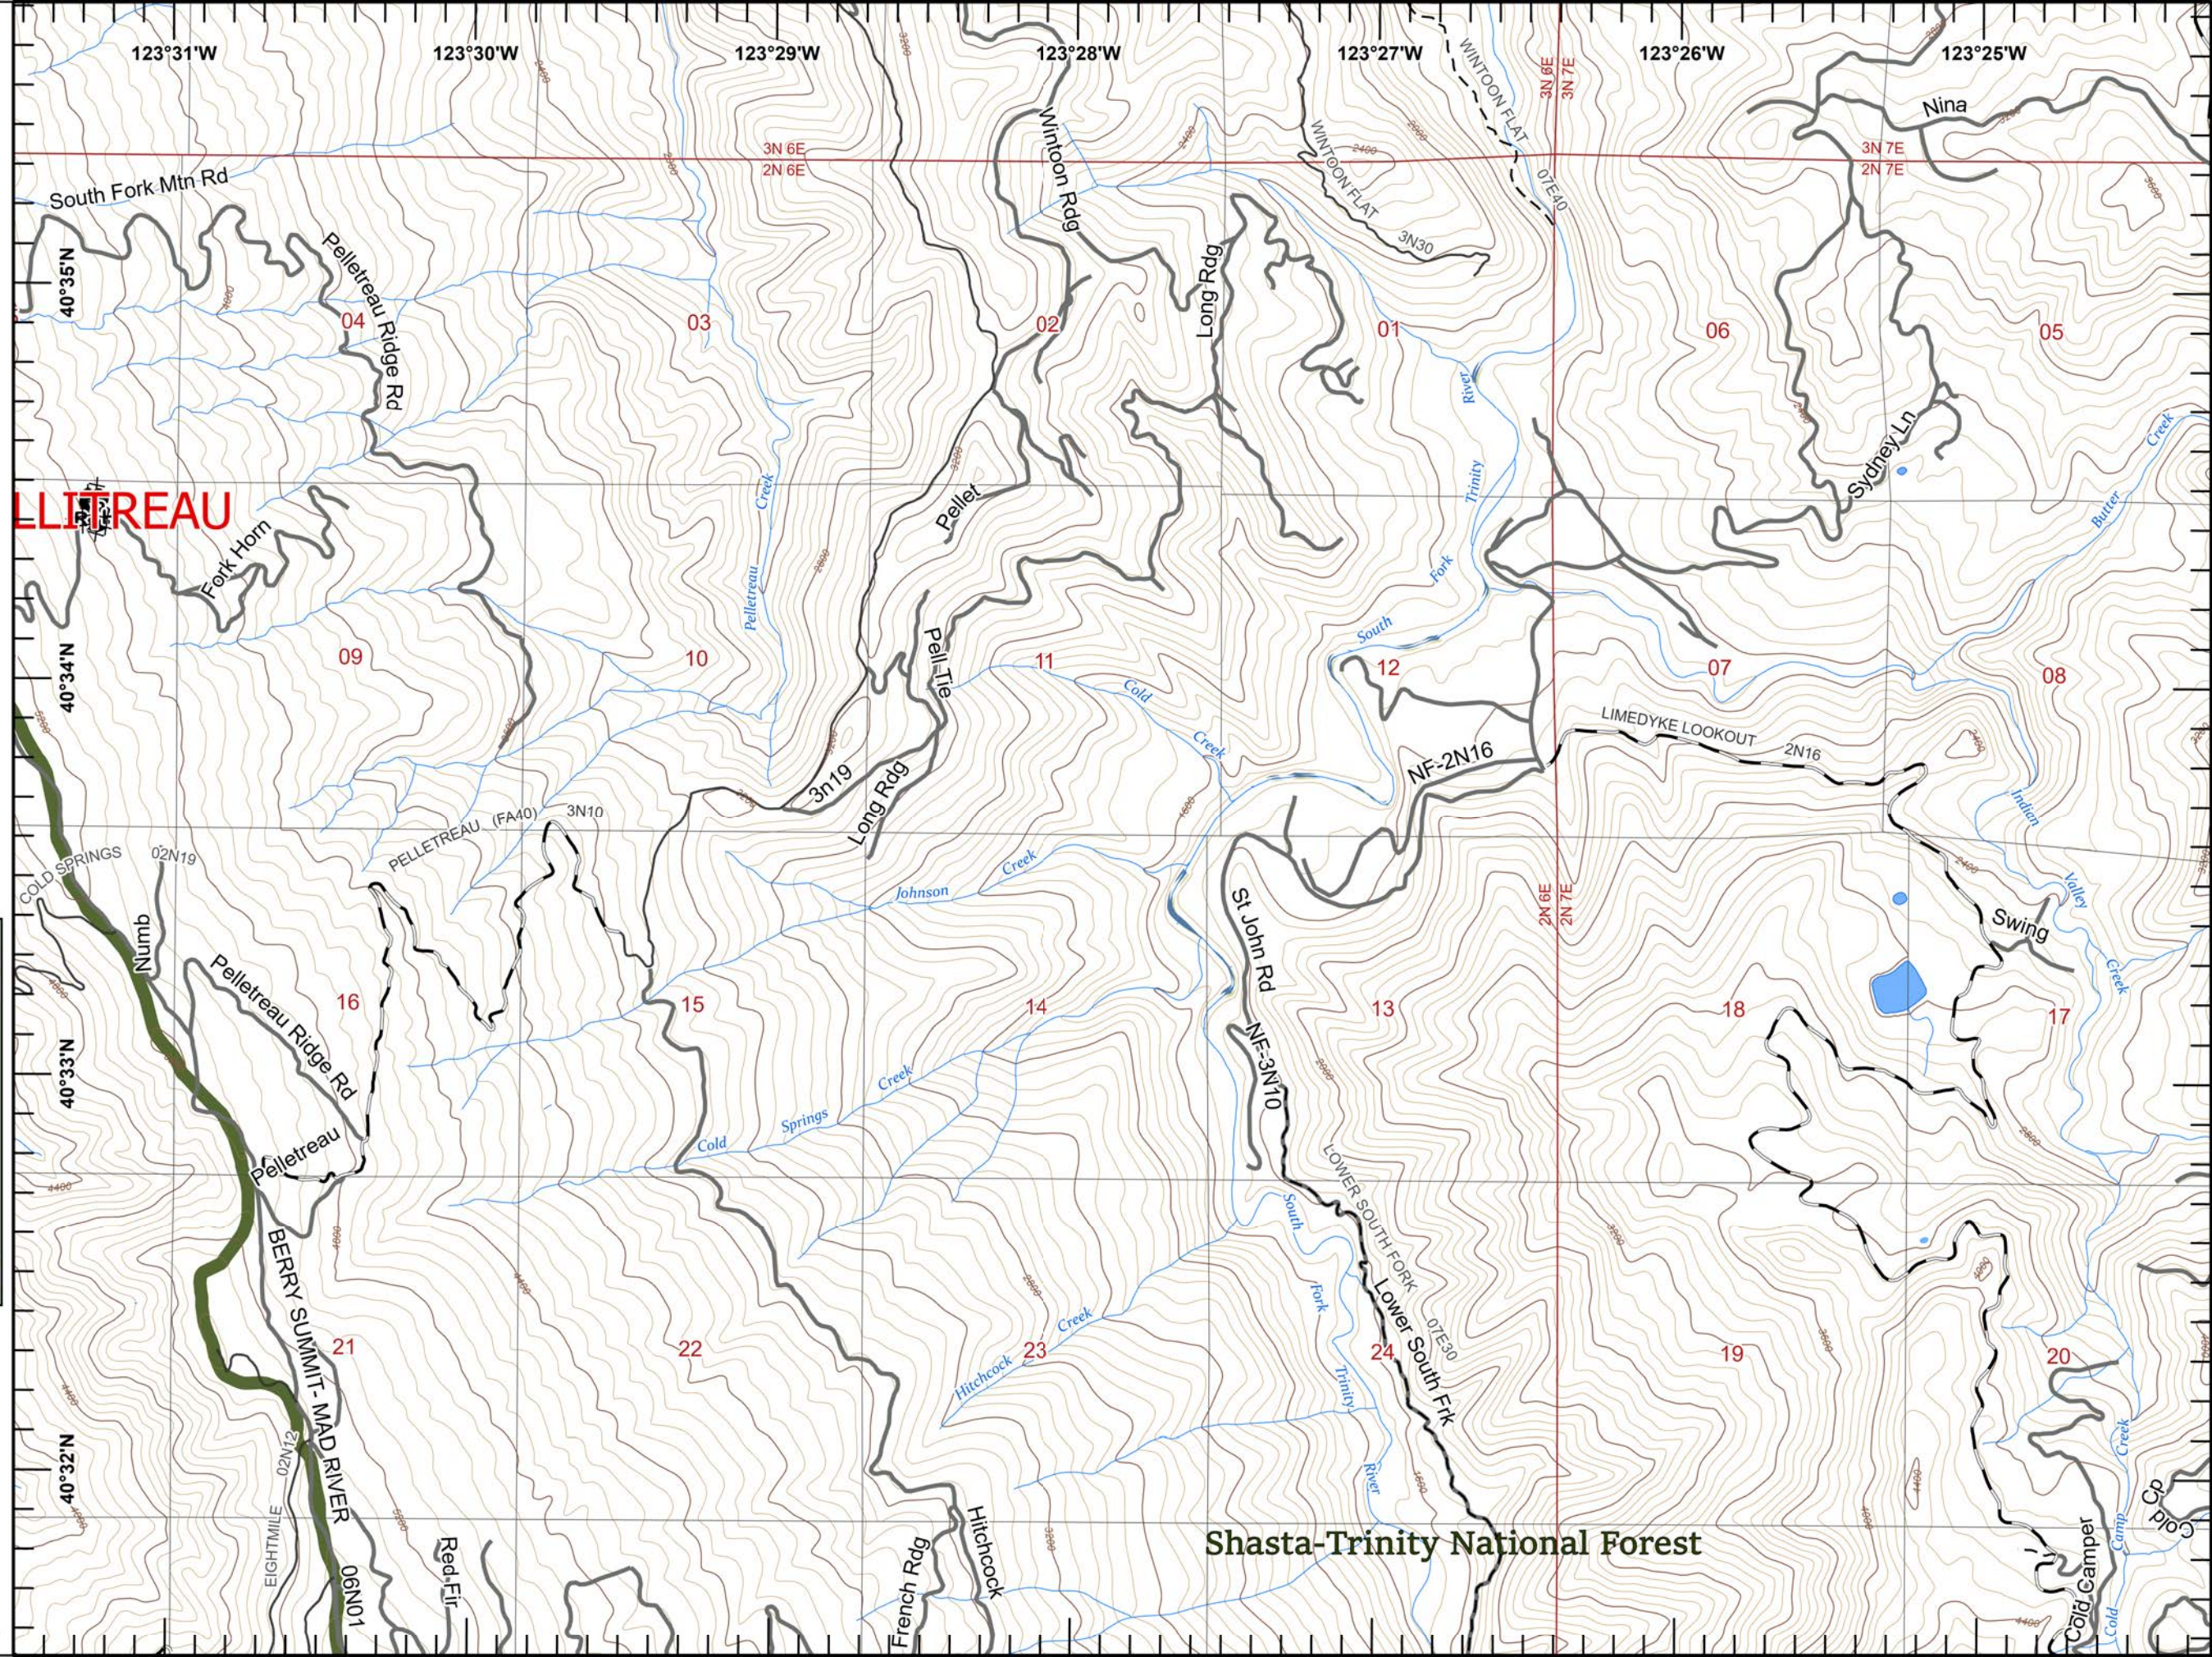

IAP South Fork Complex

CA-SHF-001004
08/25/2023

- XX Completed Dozer Line
- H Completed Hand Line
- R Completed Road as Line
- Wildfire Daily Fire Perimeter

PELLITREAU

Shasta-Trinity National Forest