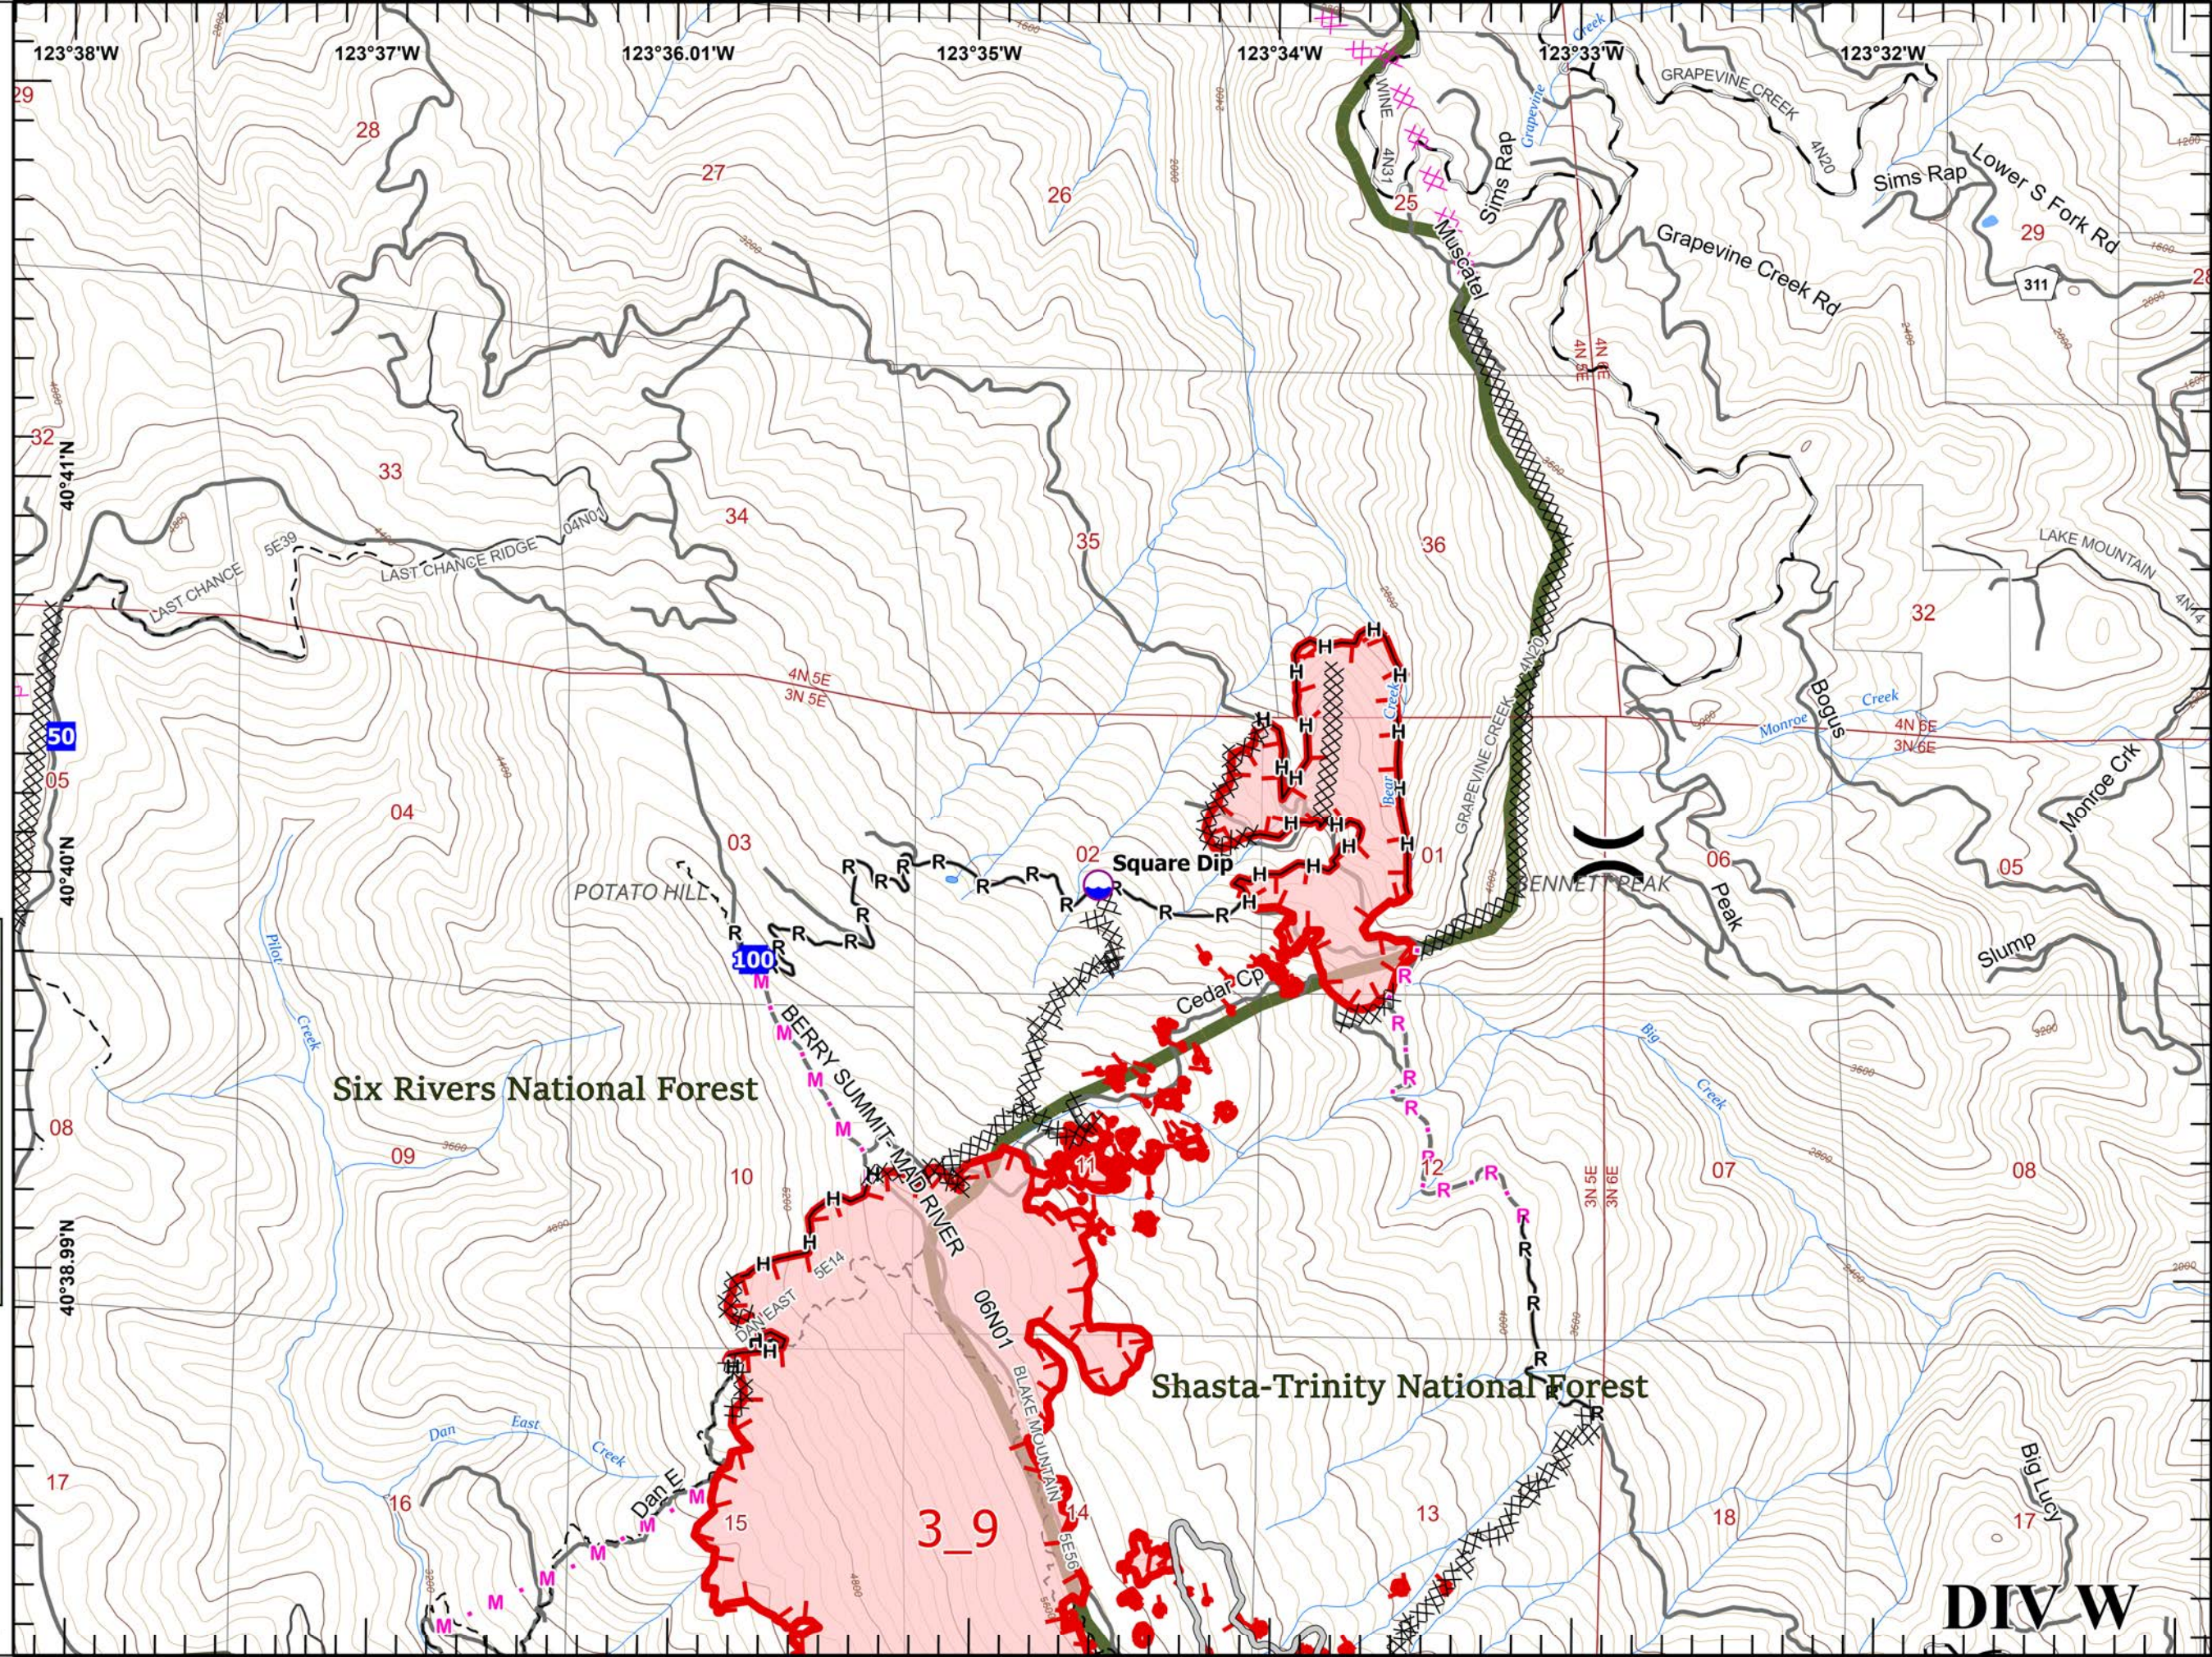

# IAP South Fork Complex

CA-SHF-001004  
08/25/2023

-  Sling Site
-  Division Break
-  Drop Point
-  Staging Area
-  Bridge
-  Water Source
-  Completed Dozer Line
-  Completed Fuel Break
-  Completed Hand Line
-  Planned Dozer Line
-  Access or Improved Road
-  Wildfire Daily Fire Perimeter

# IAP South Fork Complex

CA-SHF-001004  
08/25/2023

-  Dip Site
-  Division Break
-  Drop Point
-  Completed Dozer Line
-  Completed Hand Line
-  Completed Road as Line
-  Planned Dozer Line
-  Planned Hand Line
-  Planned Mixed Construction Line
-  Planned Road as Line
-  Access or Improved Road
-  Wildfire Daily Fire Perimeter

Page 2 of 6

Miles  
0 0.3 0.6

1:29,000

Last Updated  
8/25/2023  
01:15

**DIV W**

# IAP South Fork Complex

CA-SHF-001004  
08/25/2023

-  Unimproved Landing Area
-  Division Break
-  Drop Point
-  Internet Access
-  Repeater
-  Completed Dozer Line
-  Completed Hand Line
-  Completed Road as Line
-  Planned Hand Line
-  Planned Mixed Construction Line
-  Planned Road as Line
-  Access or Improved Road
-  Wildfire Daily Fire Perimeter