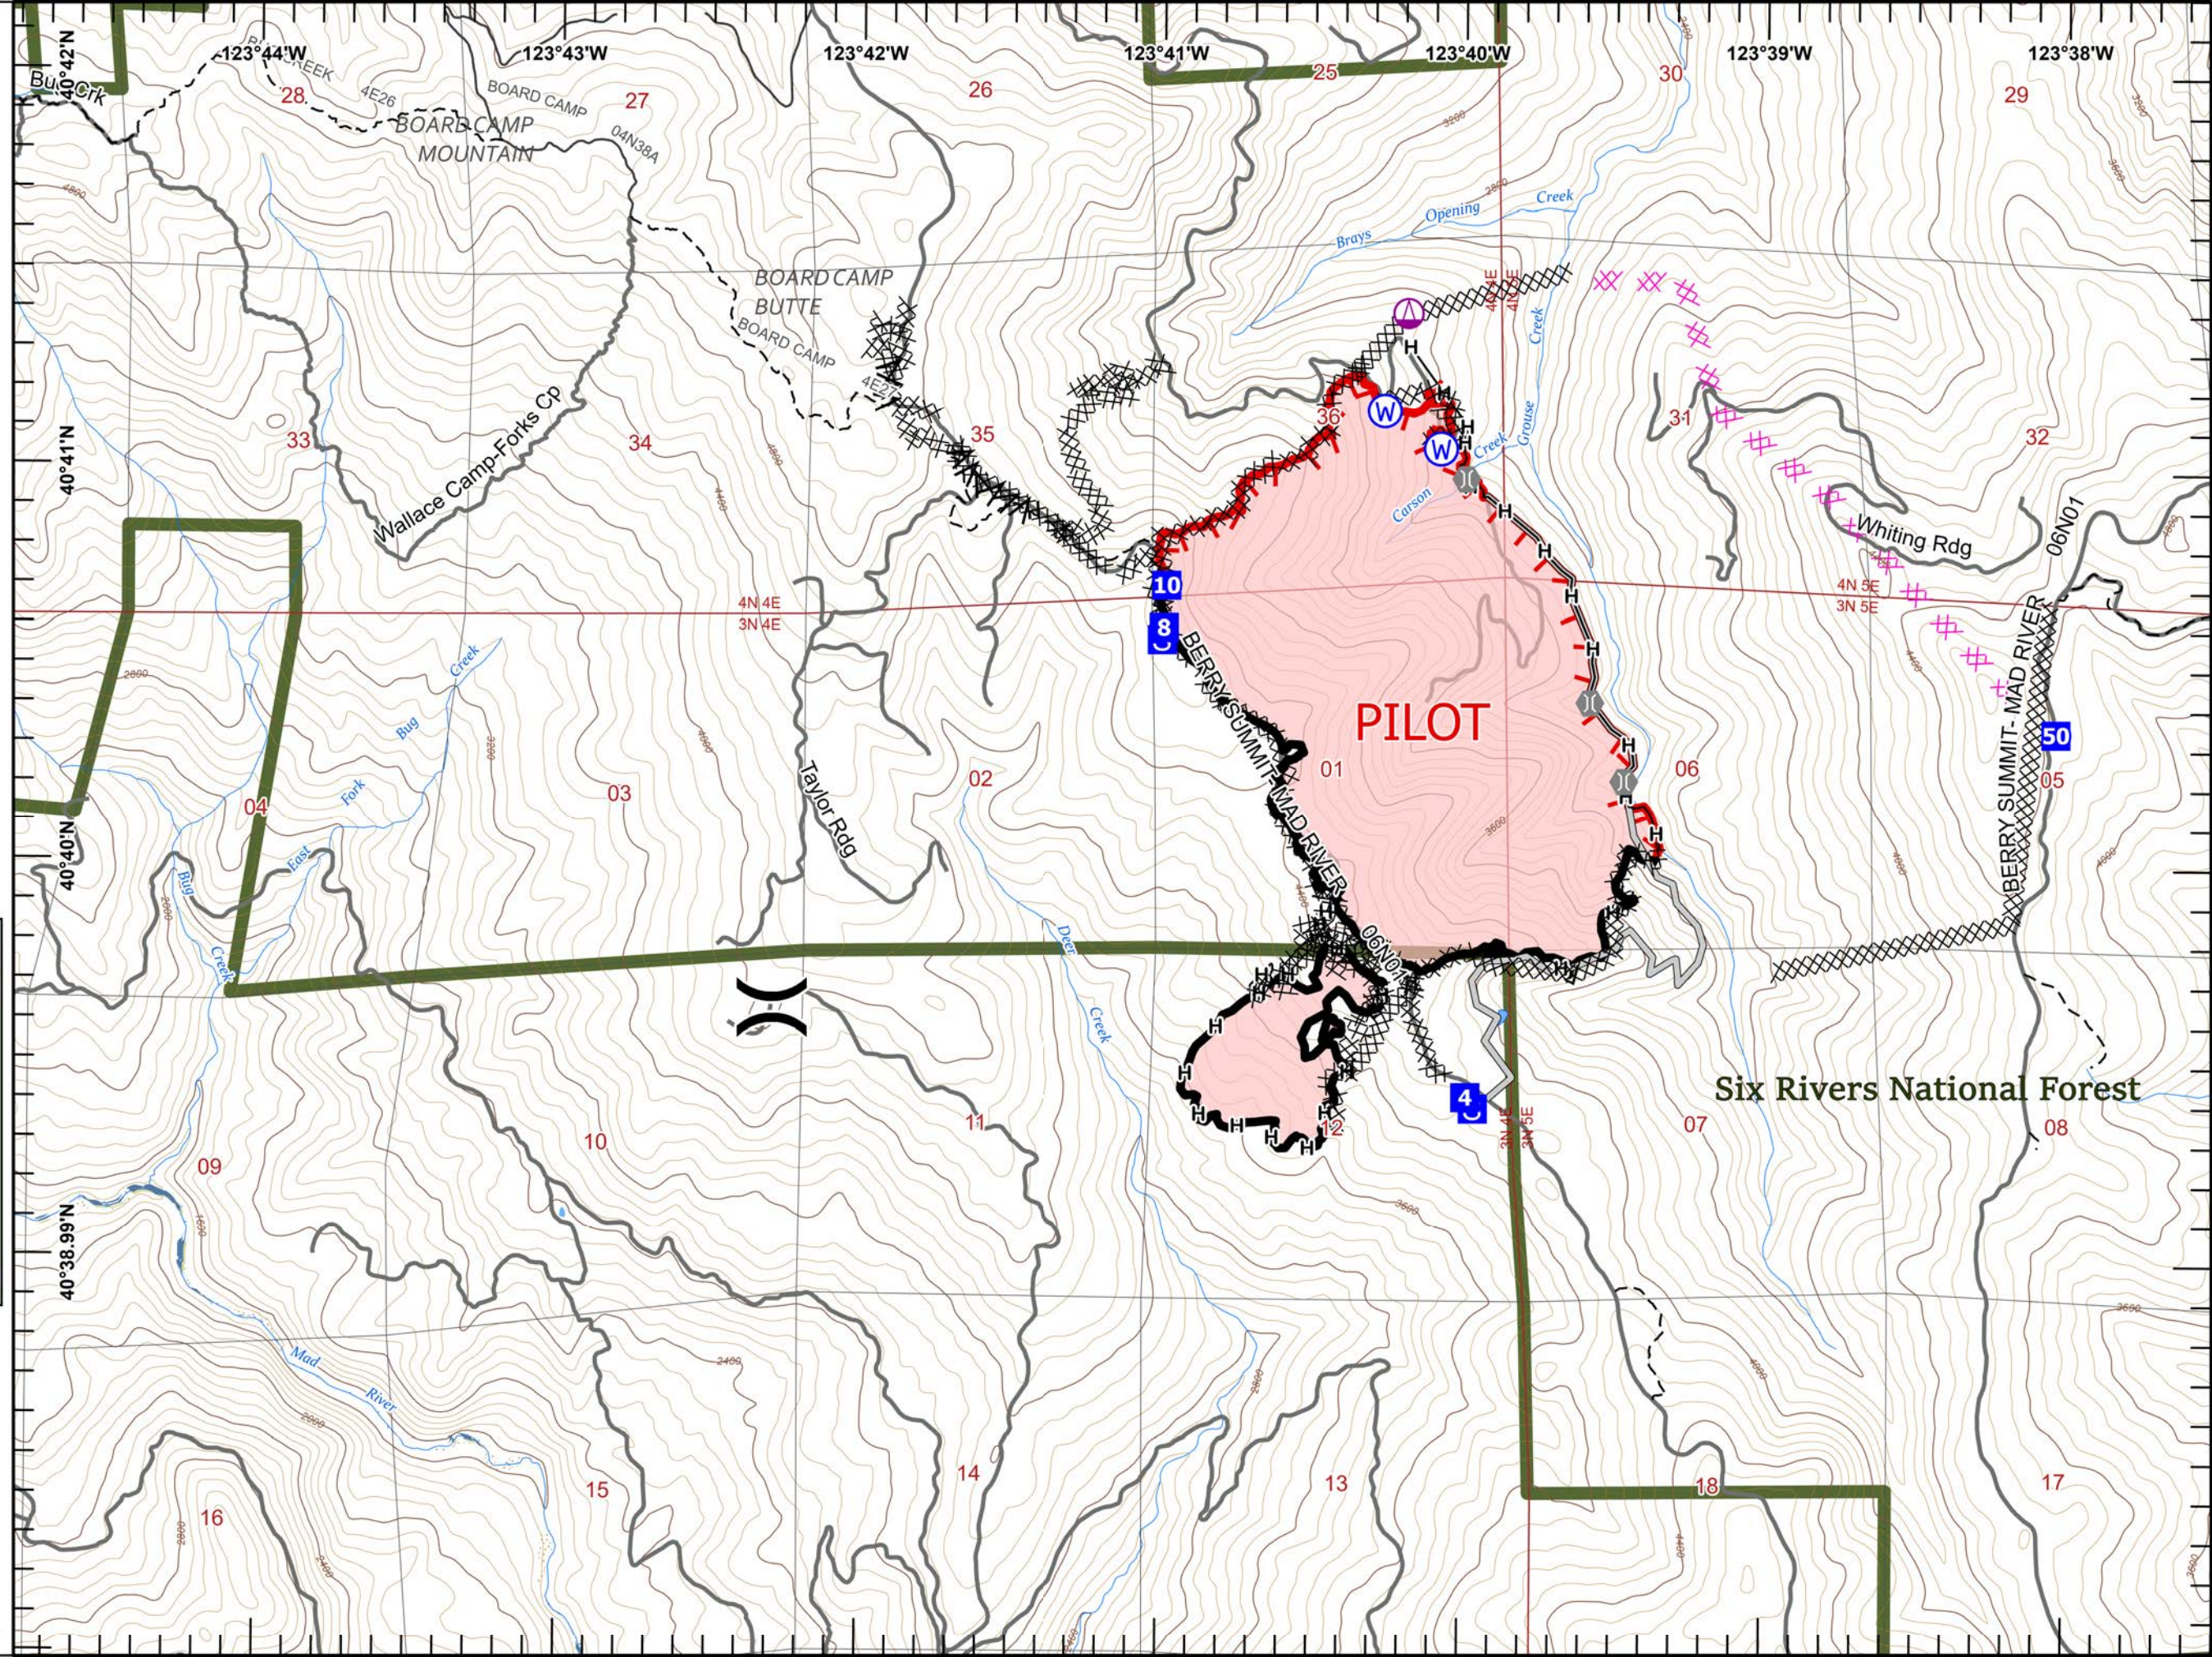

Six Rivers National Forest