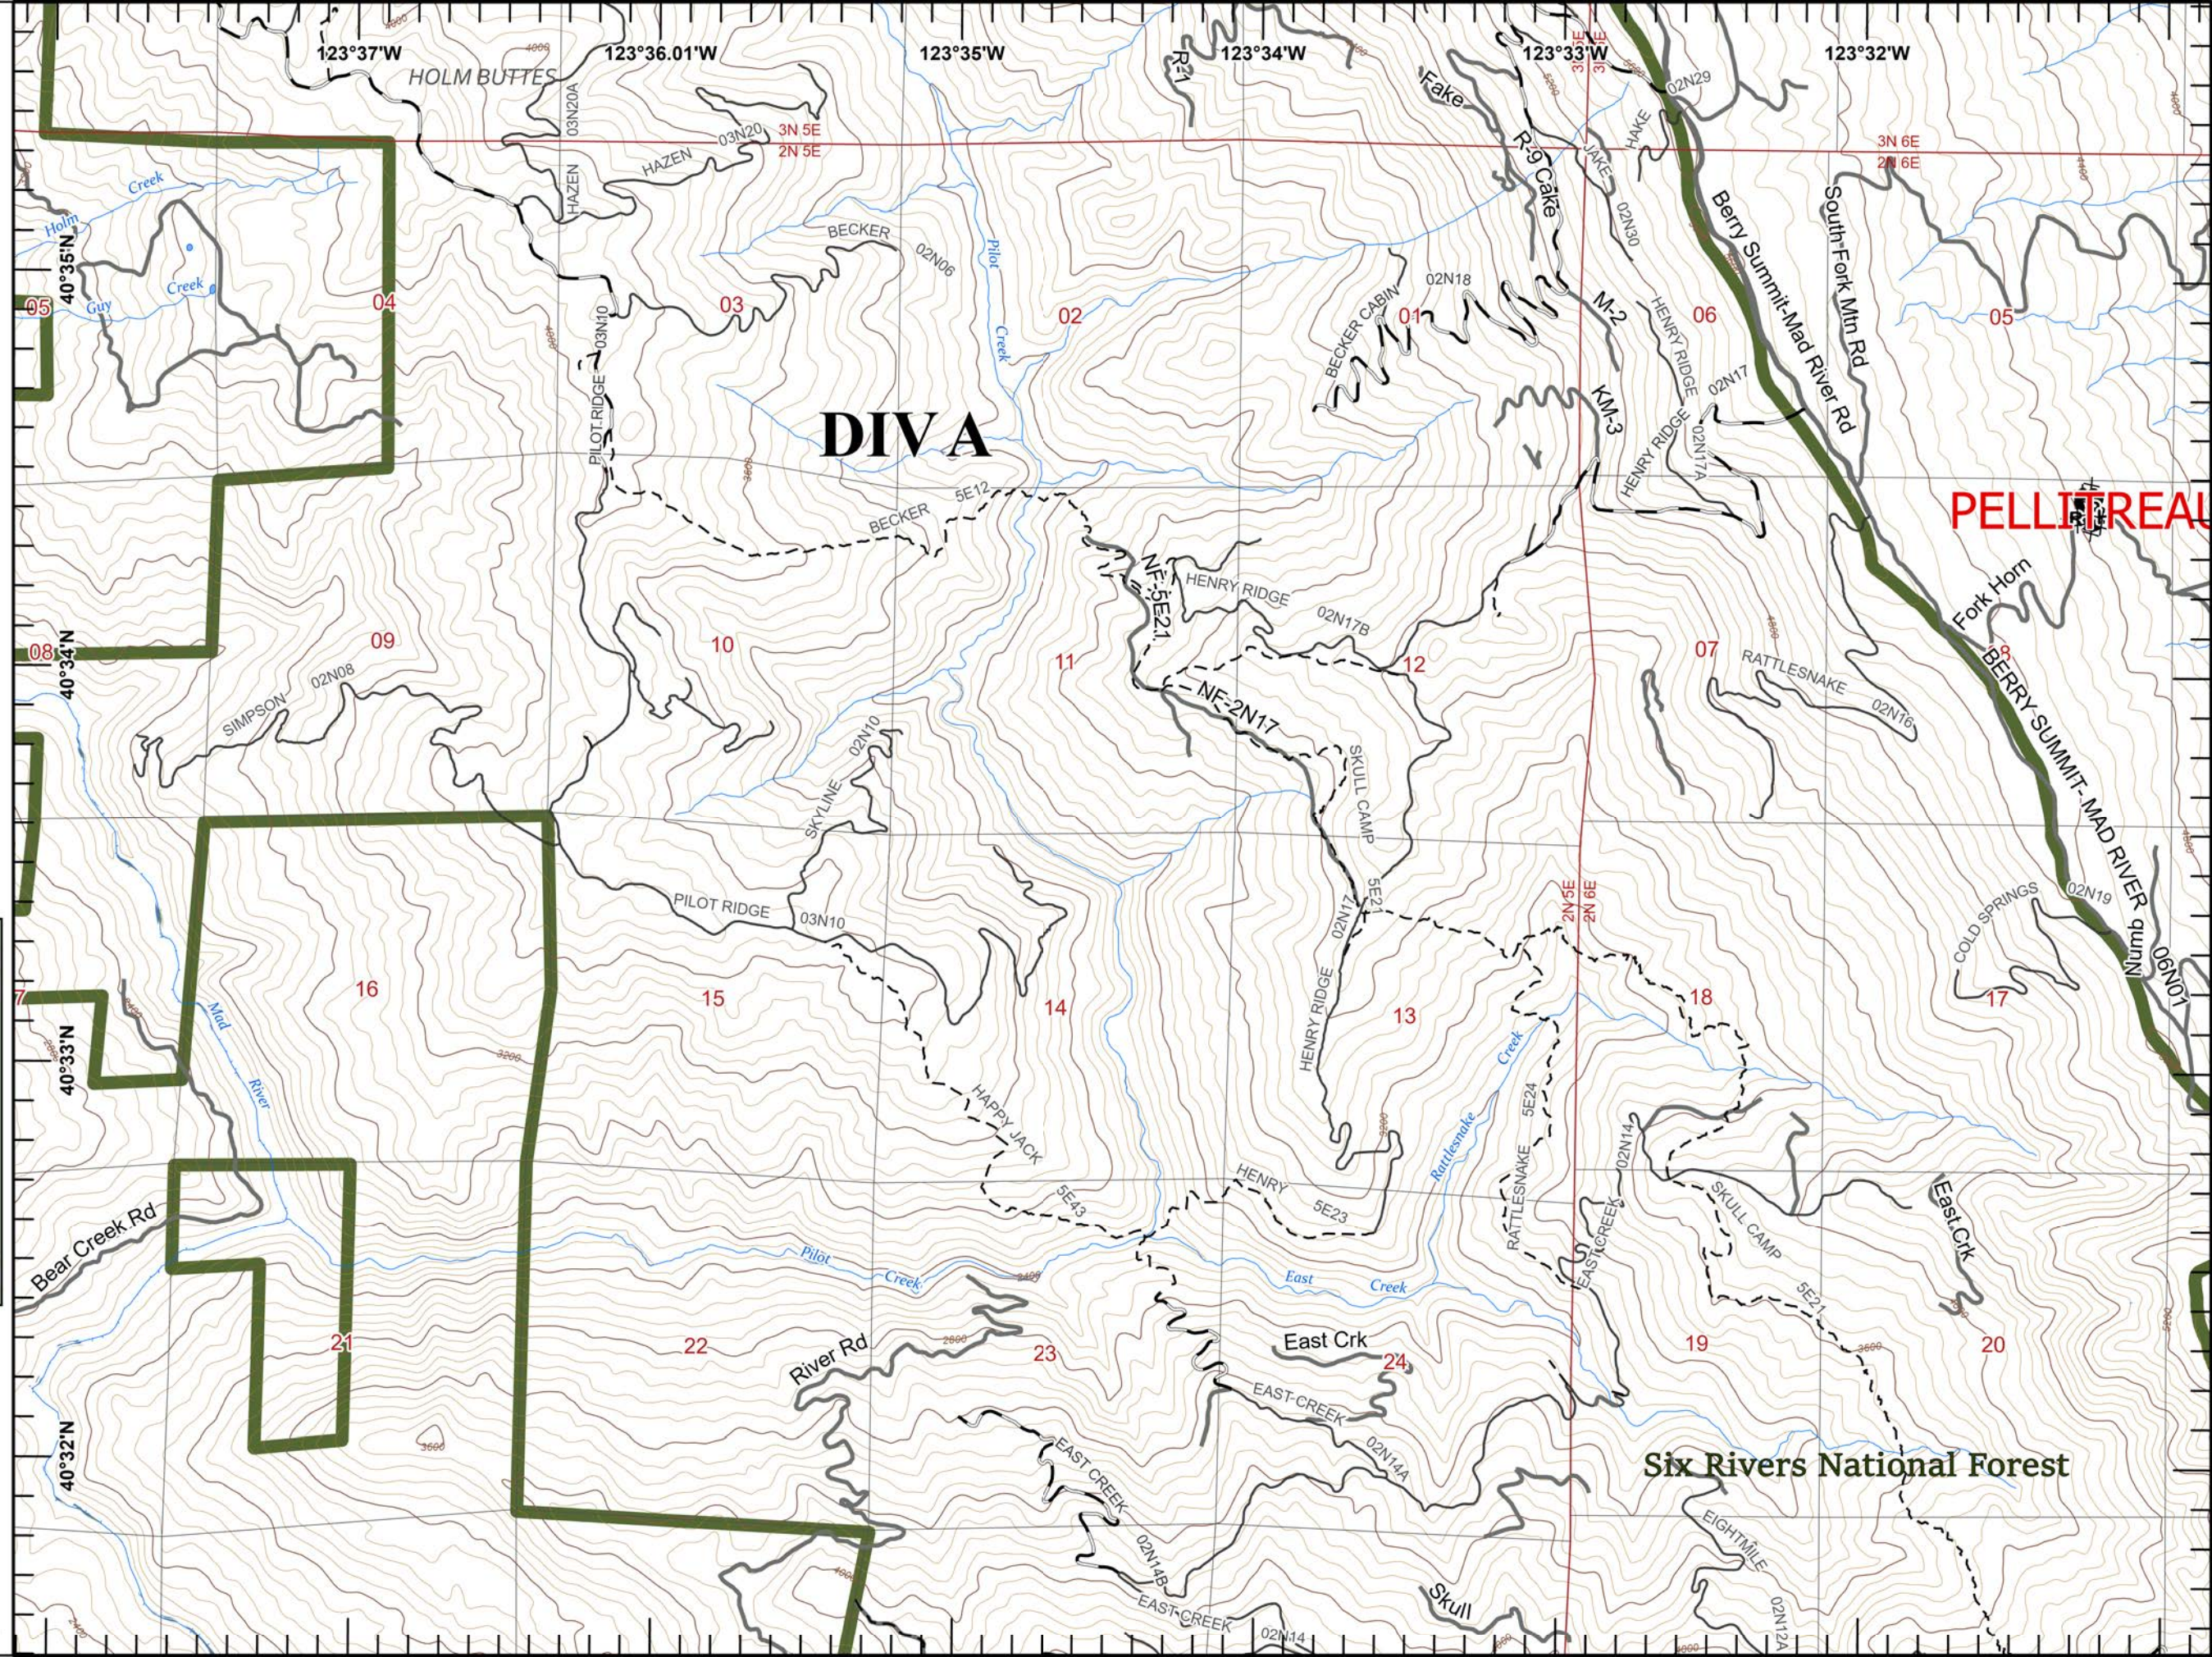

# IAP South Fork Complex

CA-SHF-001004  
08/25/2023

-  Sling Site
-  Division Break
-  Drop Point
-  Staging Area
-  Bridge
-  Water Source
-  Completed Dozer Line
-  Completed Fuel Break
-  Completed Hand Line
-  Planned Dozer Line
-  Access or Improved Road
-  Wildfire Daily Fire Perimeter

# IAP South Fork Complex

CA-SHF-001004  
08/25/2023

-  Dip Site
-  Division Break
-  Drop Point
-  Completed Dozer Line
-  Completed Hand Line
-  Completed Road as Line
-  Planned Dozer Line
-  Planned Hand Line
-  Planned Mixed Construction Line
-  Planned Road as Line
-  Access or Improved Road
-  Wildfire Daily Fire Perimeter

# IAP South Fork Complex

CA-SHF-001004  
08/25/2023

-  Unimproved Landing Area
-  Division Break
-  Drop Point
-  Internet Access
-  Repeater
-  Completed Dozer Line
-  Completed Hand Line
-  Completed Road as Line
-  Planned Hand Line
-  Planned Mixed Construction Line
-  Planned Road as Line
-  Access or Improved Road
-  Wildfire Daily Fire Perimeter

# IAP South Fork Complex

CA-SHF-001004  
08/25/2023

- ⊗⊗ Completed Dozer Line
- H— Completed Hand Line
- R— Completed Road as Line
- ▭ Wildfire Daily Fire Perimeter

Miles  
0 0.3 0.6

1:29,000

Last Updated  
8/25/2023  
01:15