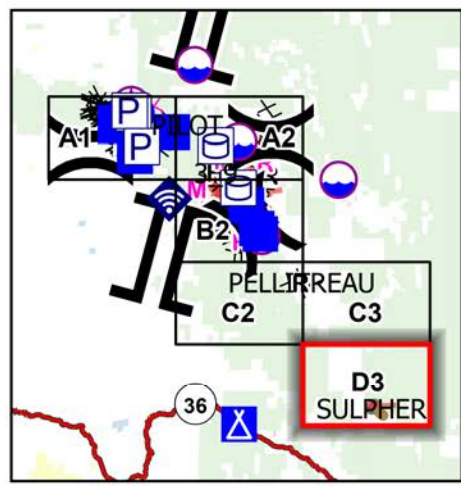

Wildfire Daily Fire Perimeter

California FIRE
Forest Service UAS
Department of Agriculture

Miles
0 0.3 0.6
1:29,000
Last Updated
8/25/2023
01:16