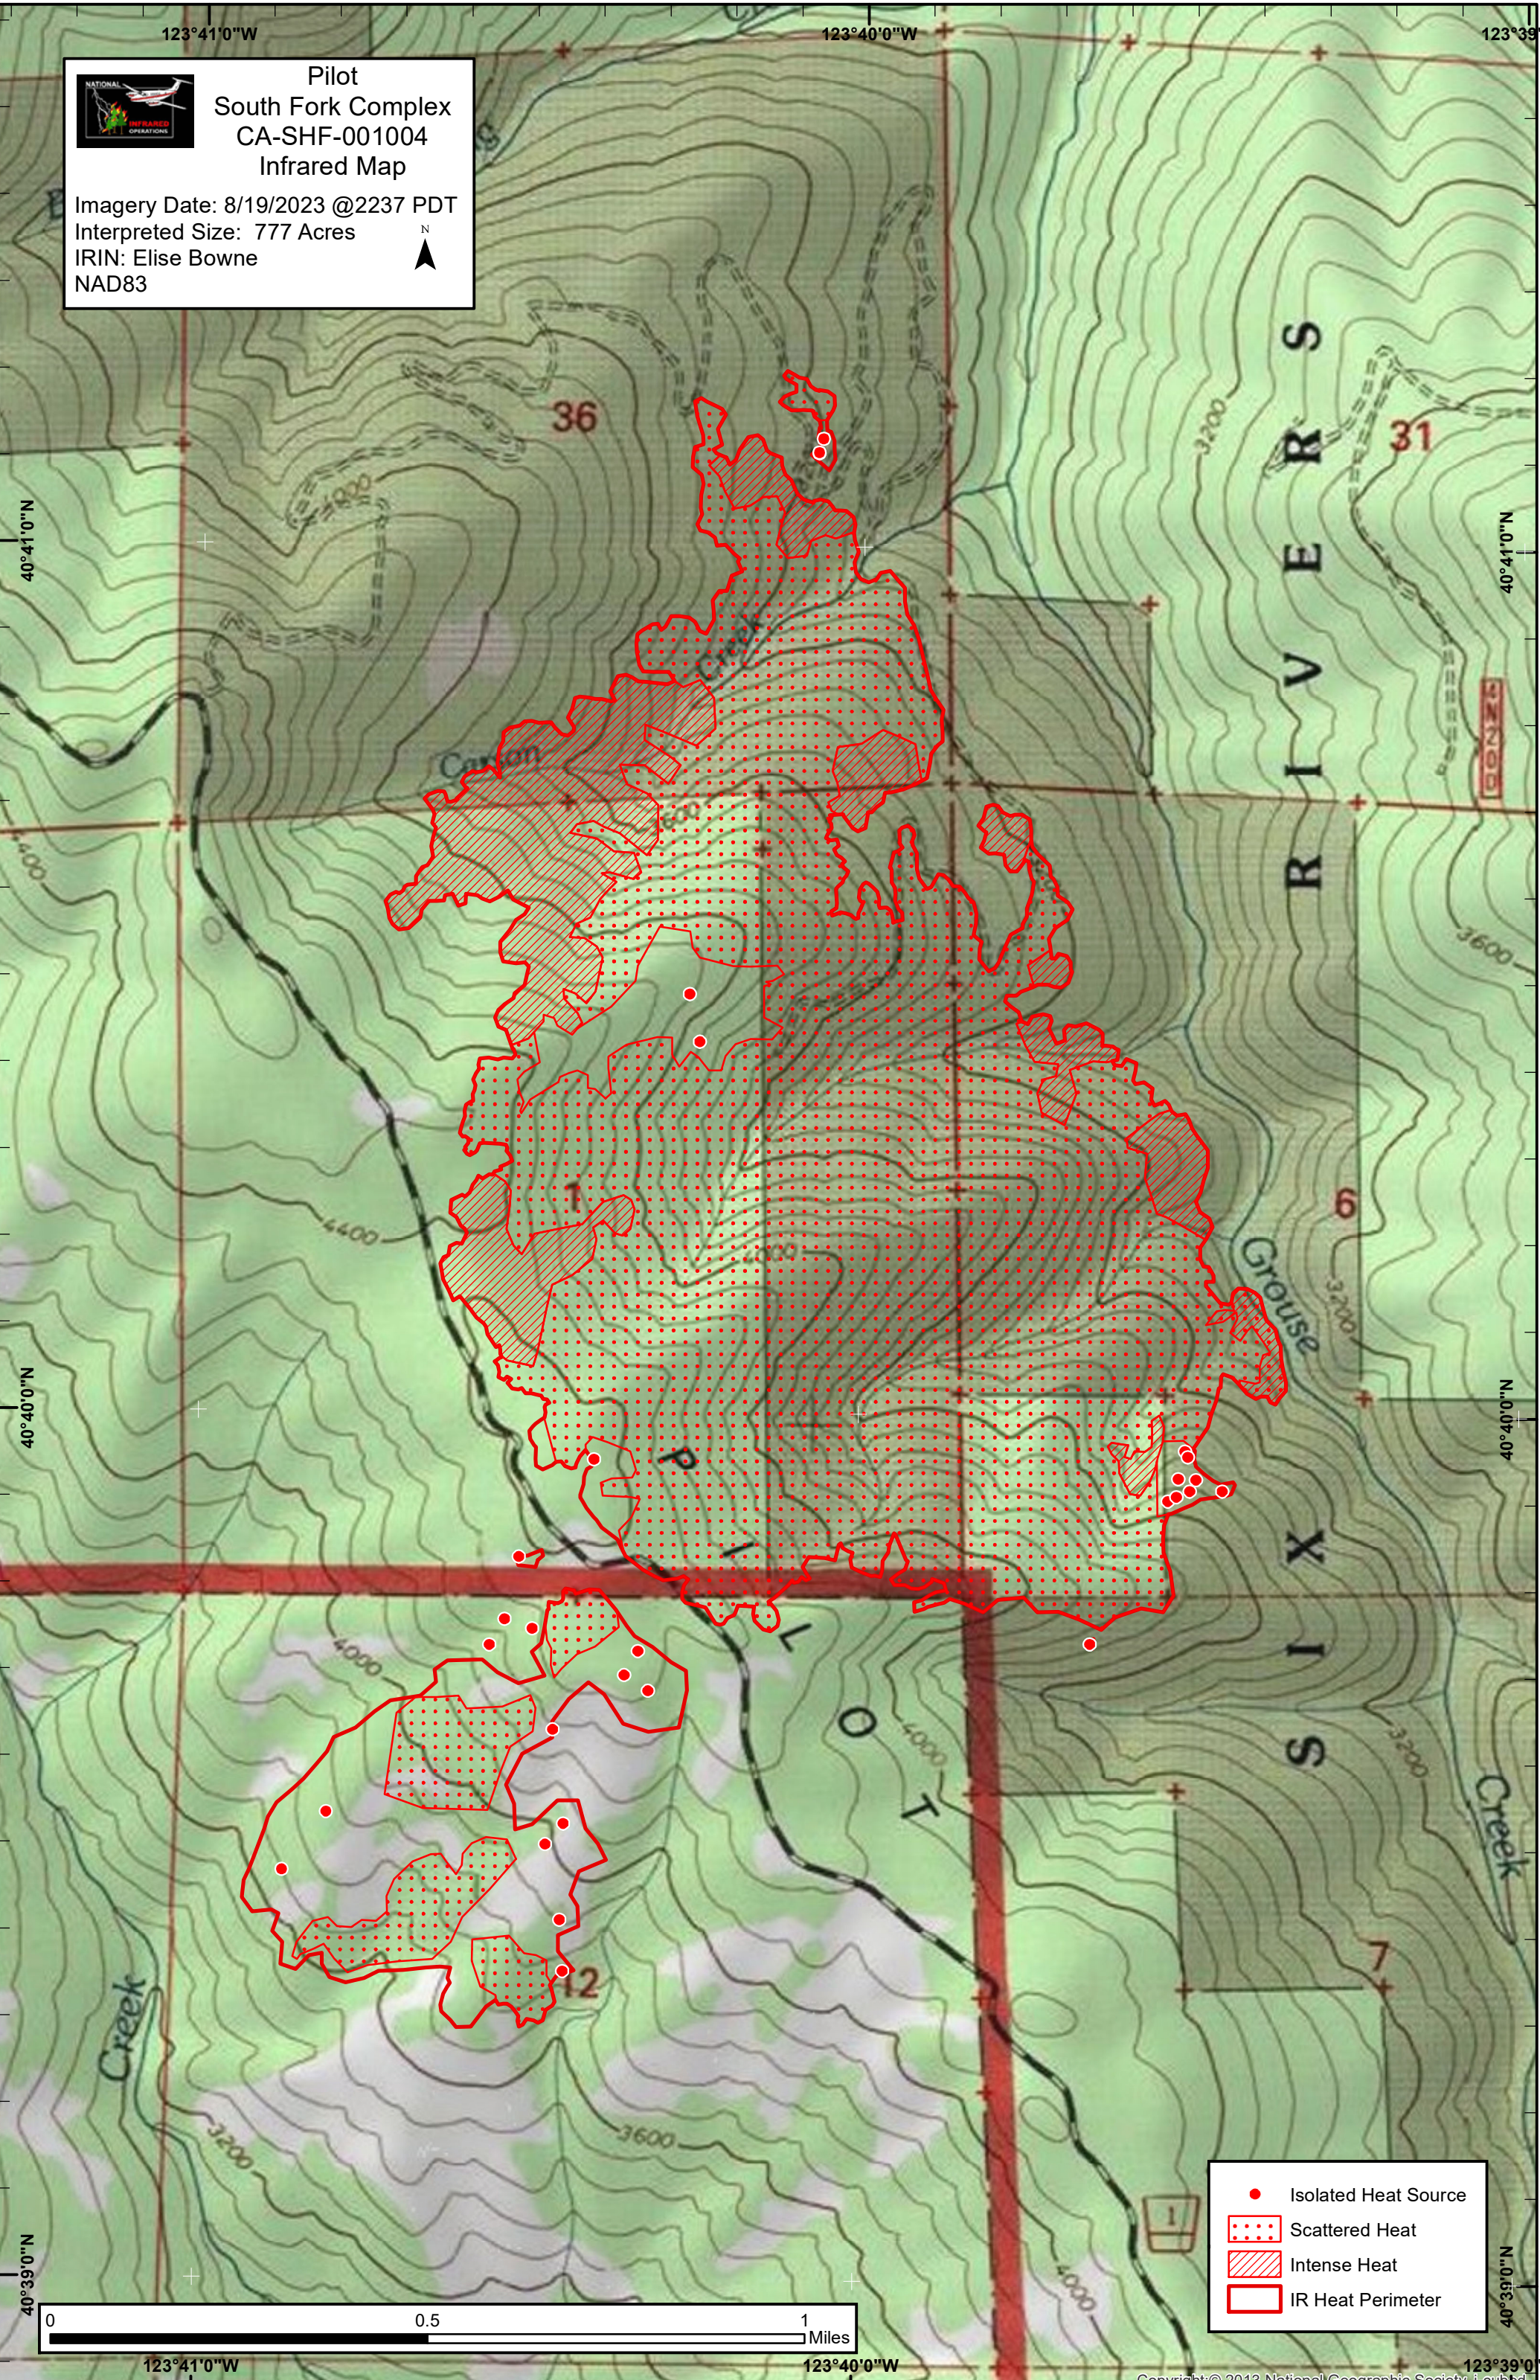

Pilot
South Fork Complex
CA-SHF-001004
Infrared Map
 Imagery Date: 8/19/2023 @2237 PDT
 Interpreted Size: 777 Acres
 IRIN: Elise Bowne
 NAD83

 • Isolated Heat Source
 Scattered Heat
 Intense Heat
 IR Heat Perimeter