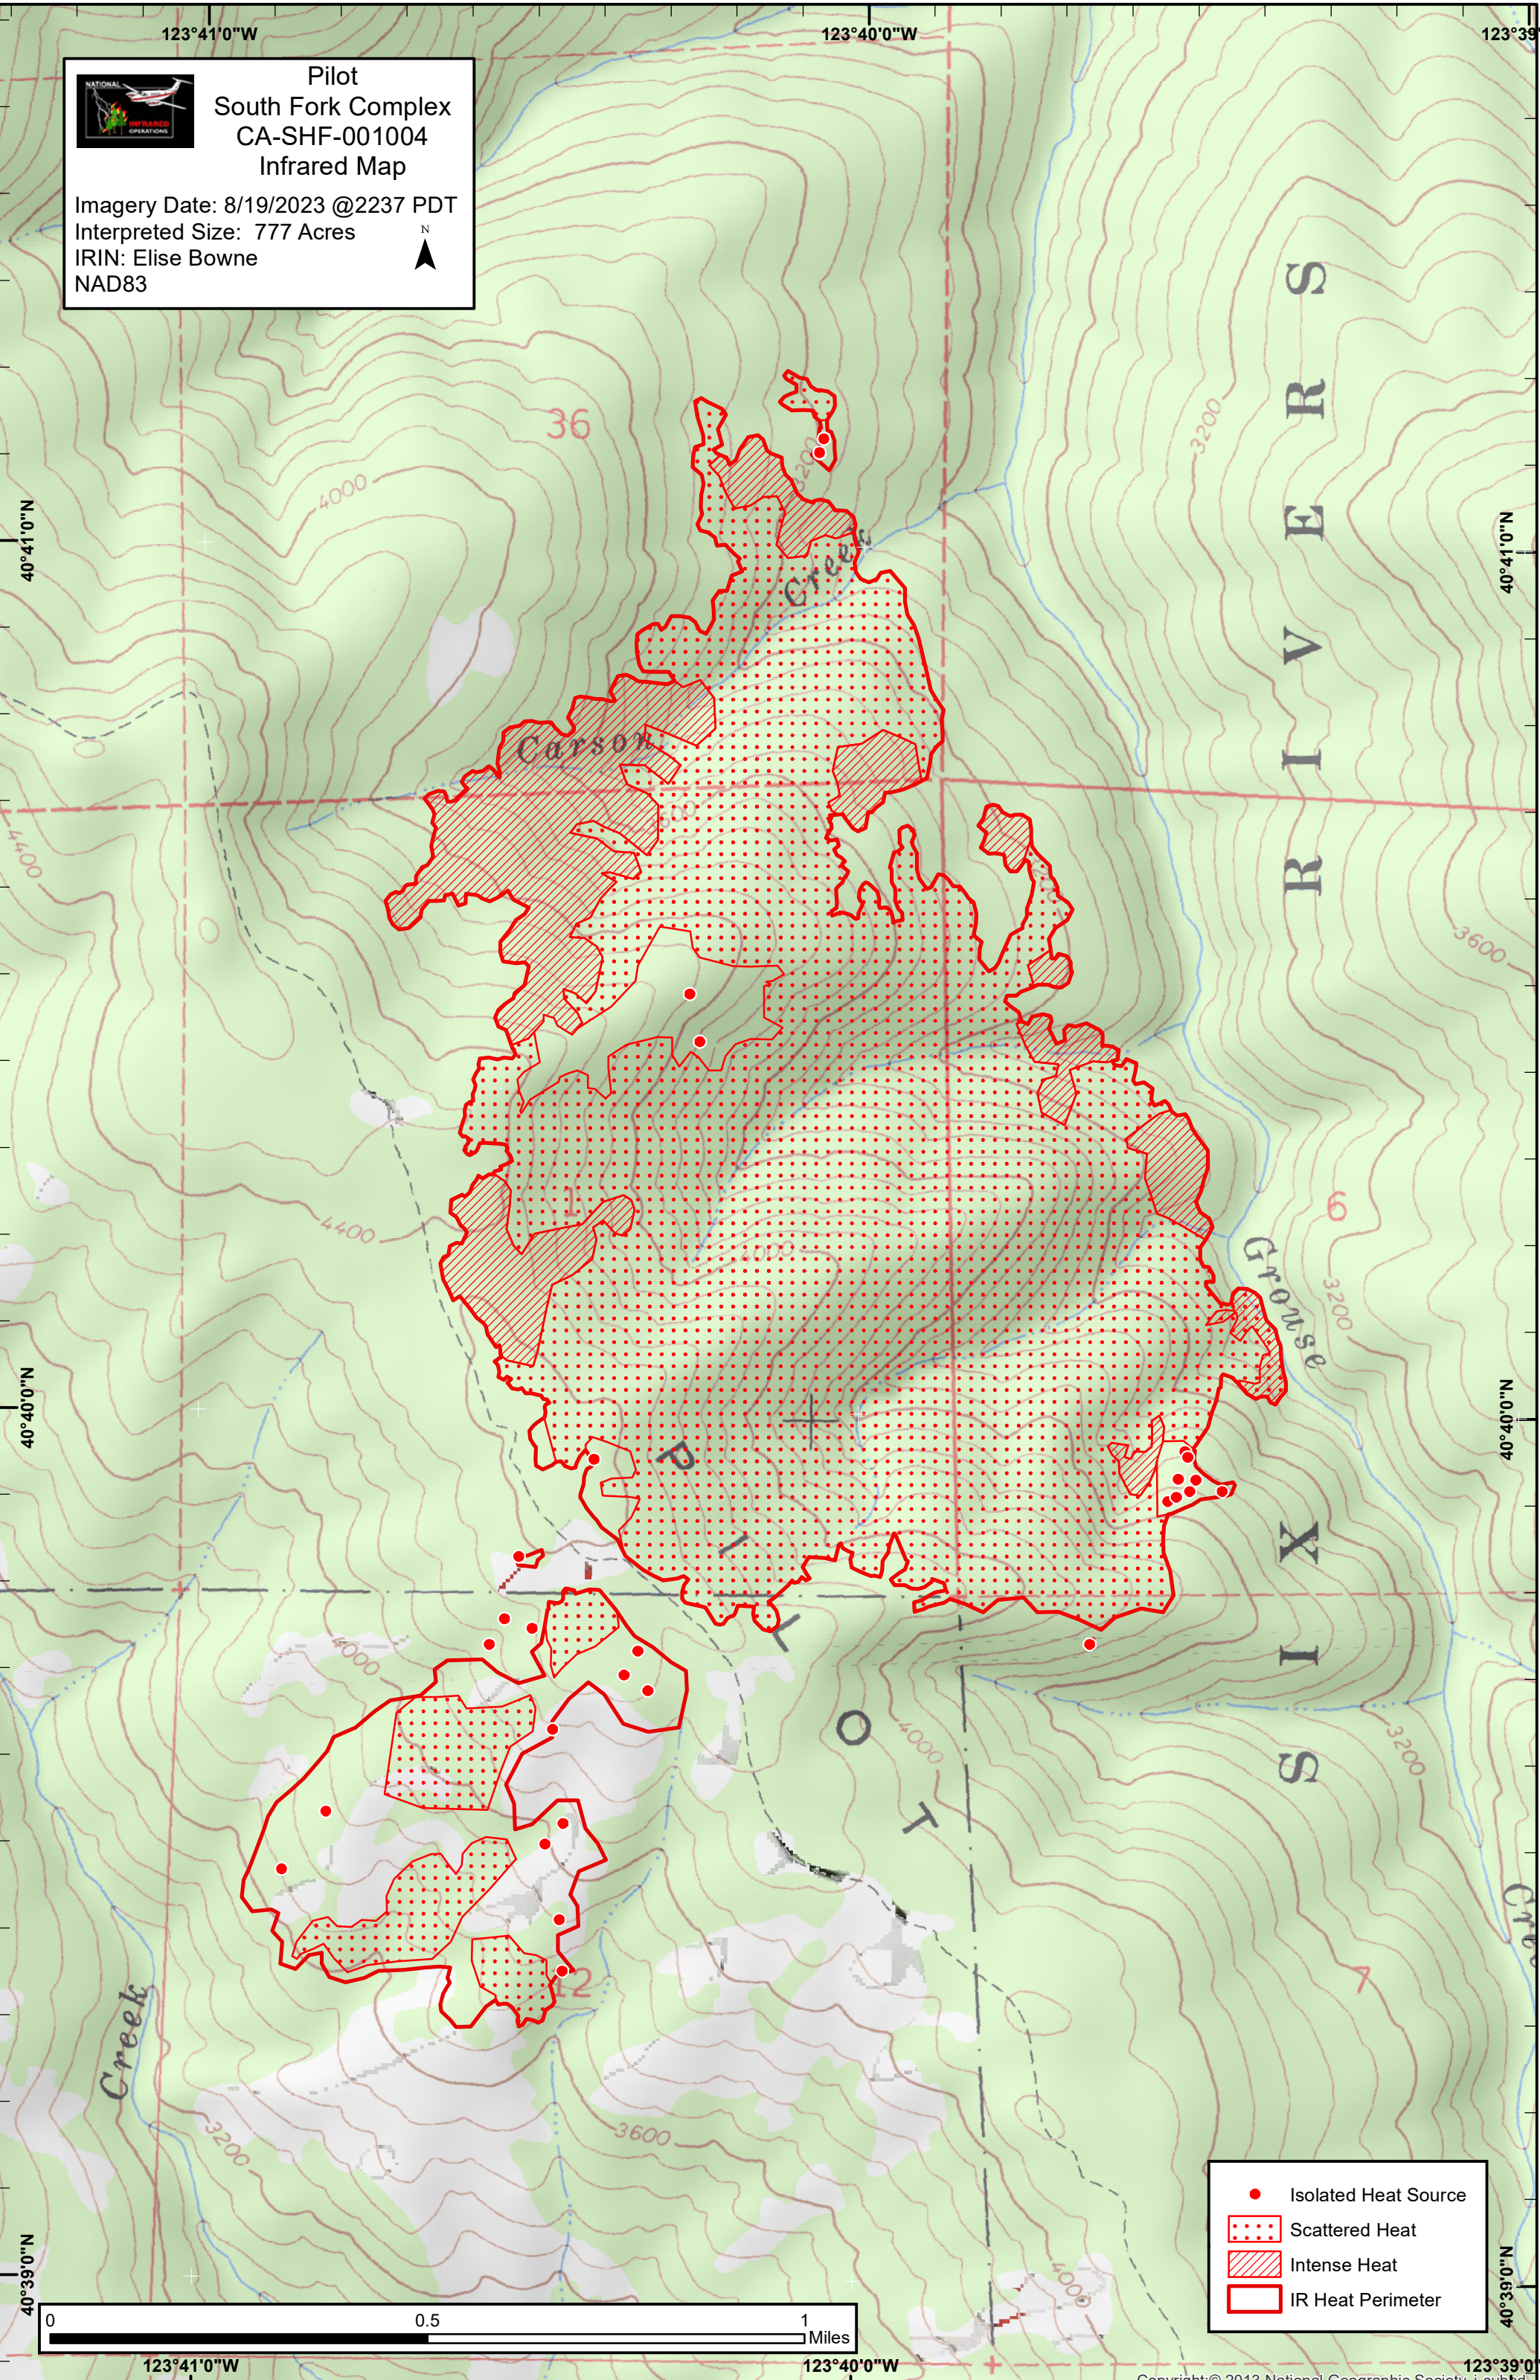

Pilot
 South Fork Complex
 CA-SHF-001004
 Infrared Map

Imagery Date: 8/19/2023 @2237 PDT
 Interpreted Size: 777 Acres
 IRIN: Elise Bowne
 NAD83

- Isolated Heat Source
- Scattered Heat
- Intense Heat
- IR Heat Perimeter