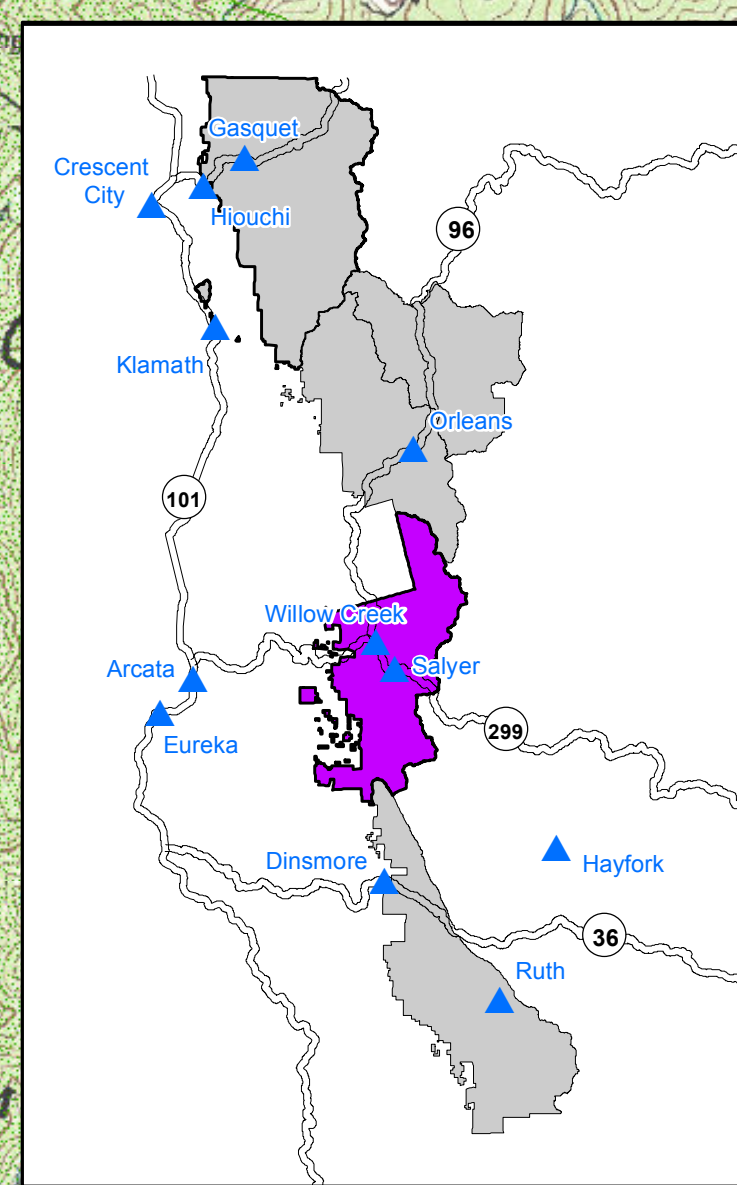

Lower Trinity Ranger District
Six Rivers National Forest

Existing FS Road

- x — x — Basic Custodial Care (CLOSED)
- - - - High Clearance Vehicles
- Suitable for Passenger Cars
- Moderate to High Degree of User Comfort
- US/State/County Rd

★ 2023 Fire Point

■ Fire Perimeter 20230816

■ Non Forest Service Land

■ Wilderness

■ Lower Trinity Ranger District

--- Six Rivers NF Boundary

Miles

0 1 2 4