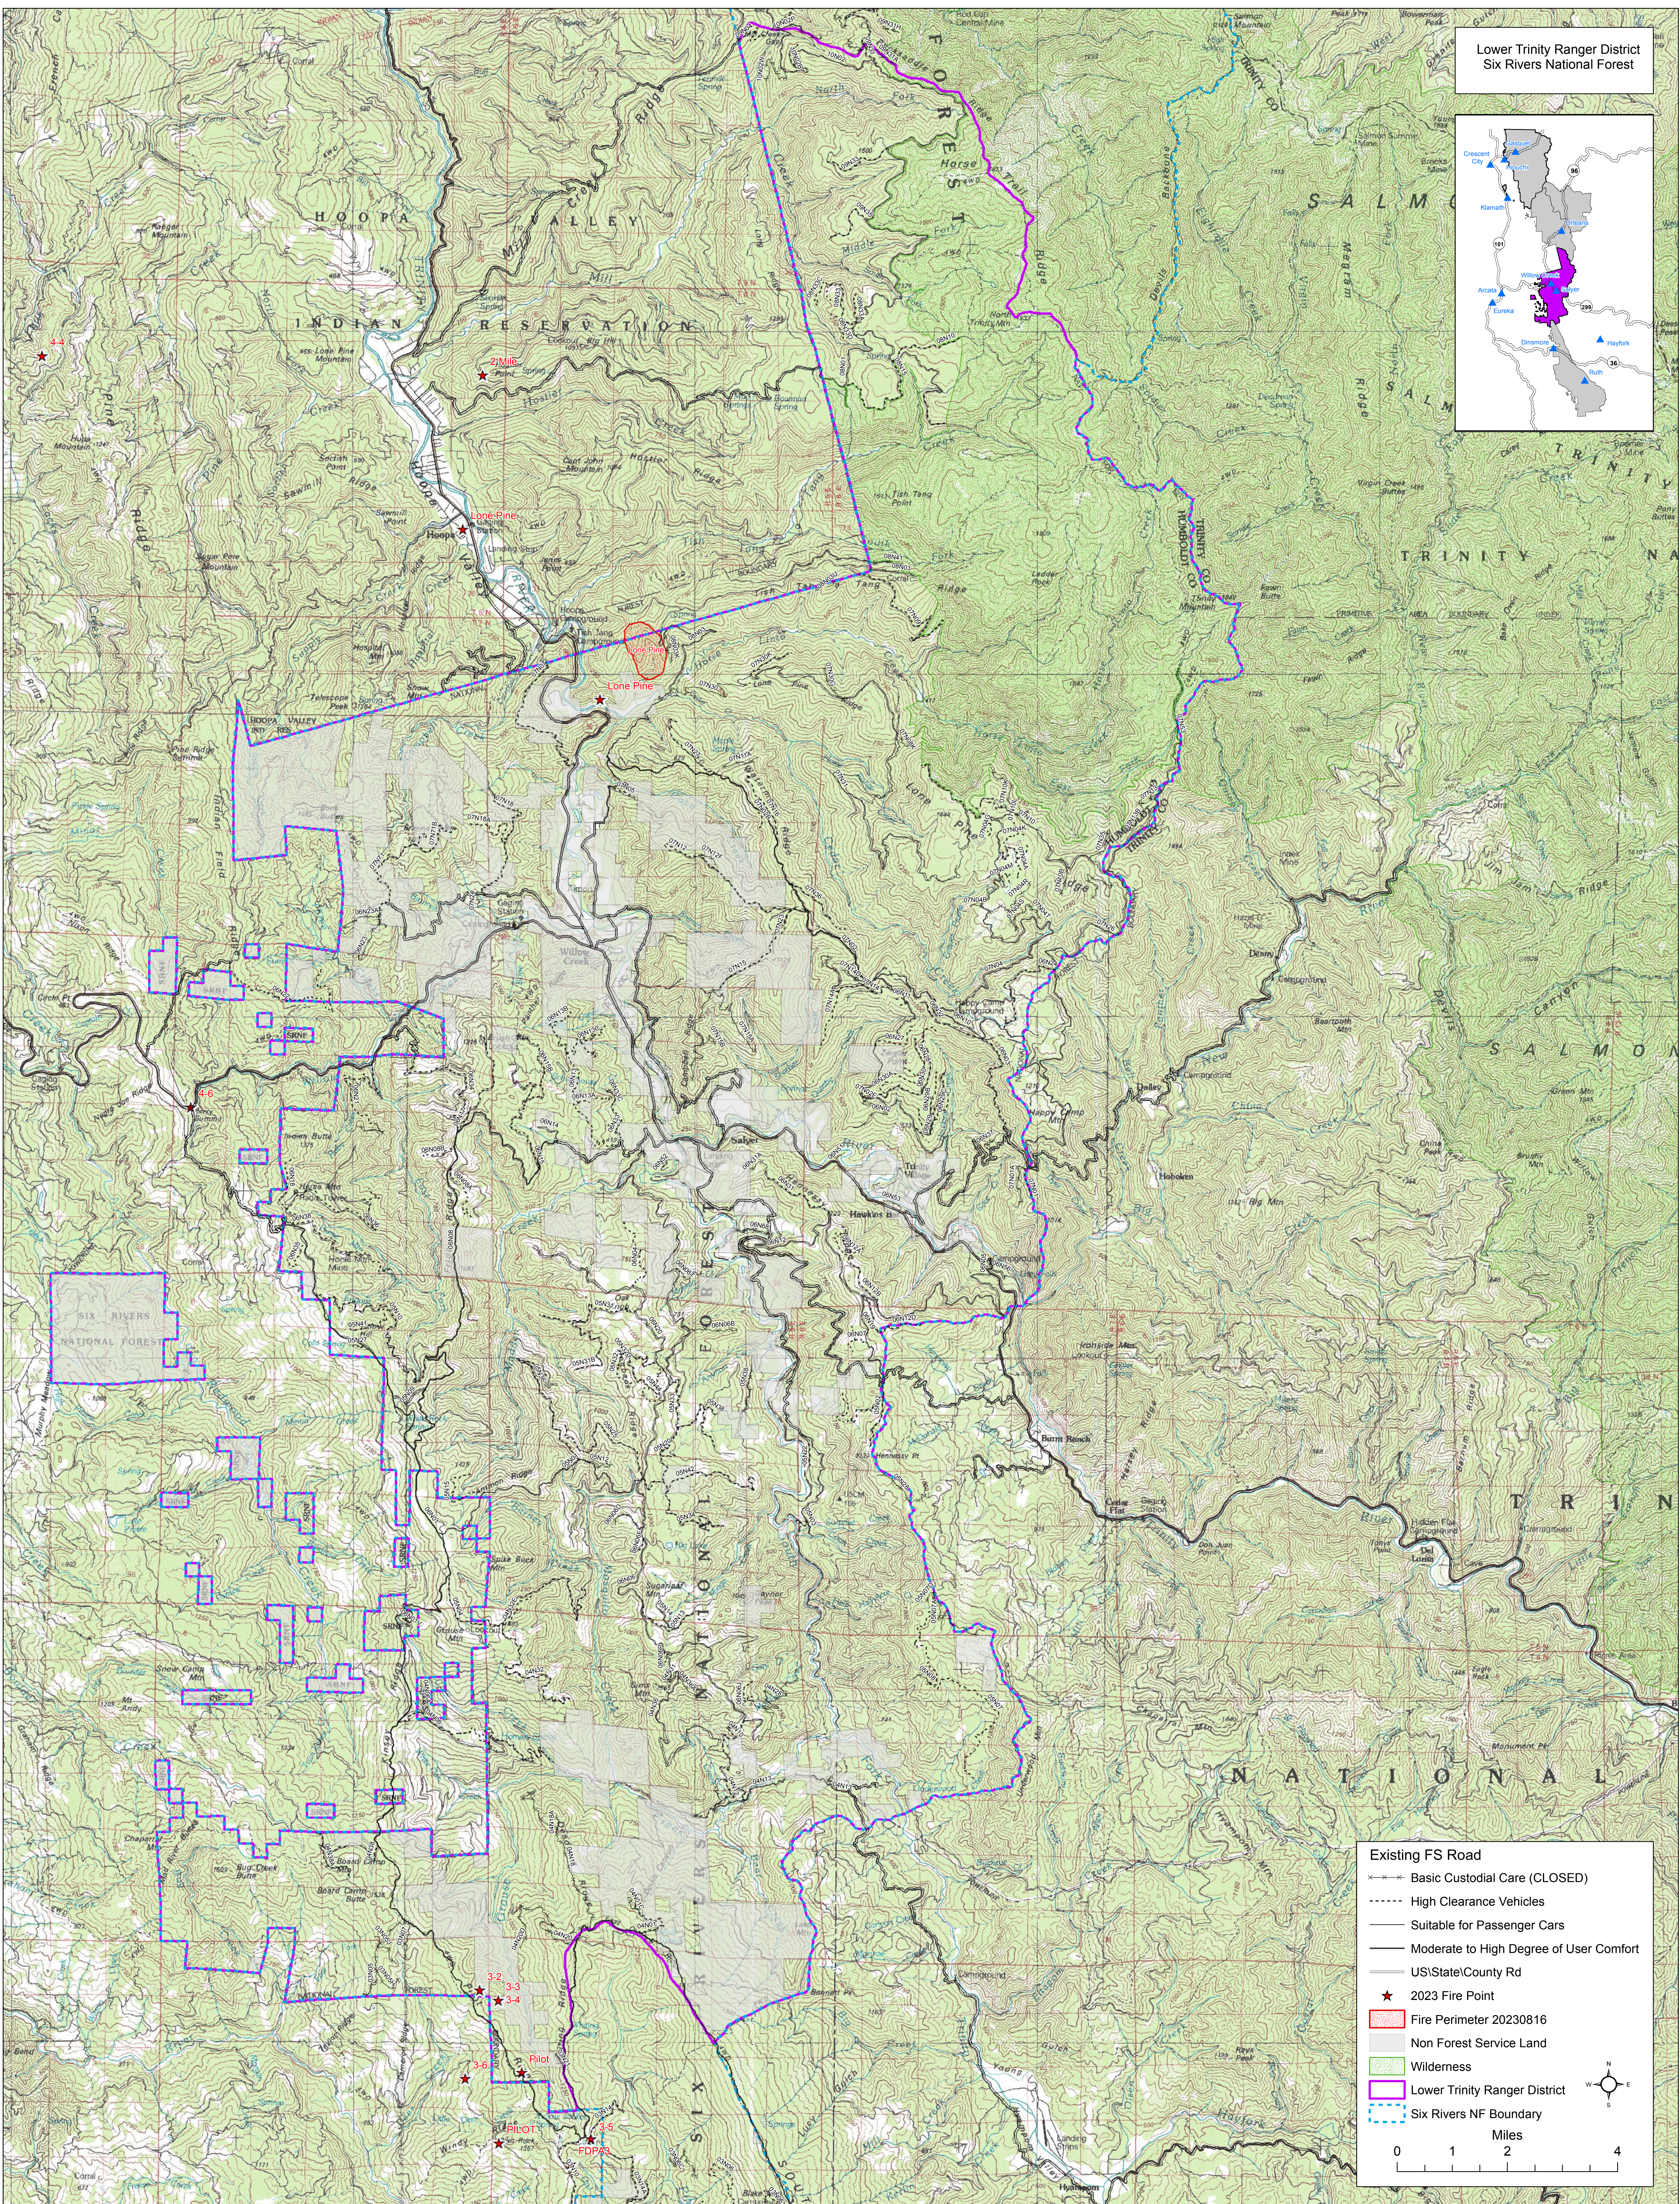

Lower Trinity Ranger District
Six Rivers National Forest

Existing FS Road

- x — x — Basic Custodial Care (CLOSED)
- - - - High Clearance Vehicles
- Suitable for Passenger Cars
- Moderate to High Degree of User Comfort
- US/State/County Rd

★ 2023 Fire Point

■ Fire Perimeter 20230816

■ Non Forest Service Land

■ Wilderness

■ Lower Trinity Ranger District

--- Six Rivers NF Boundary

Miles

0 1 2 4