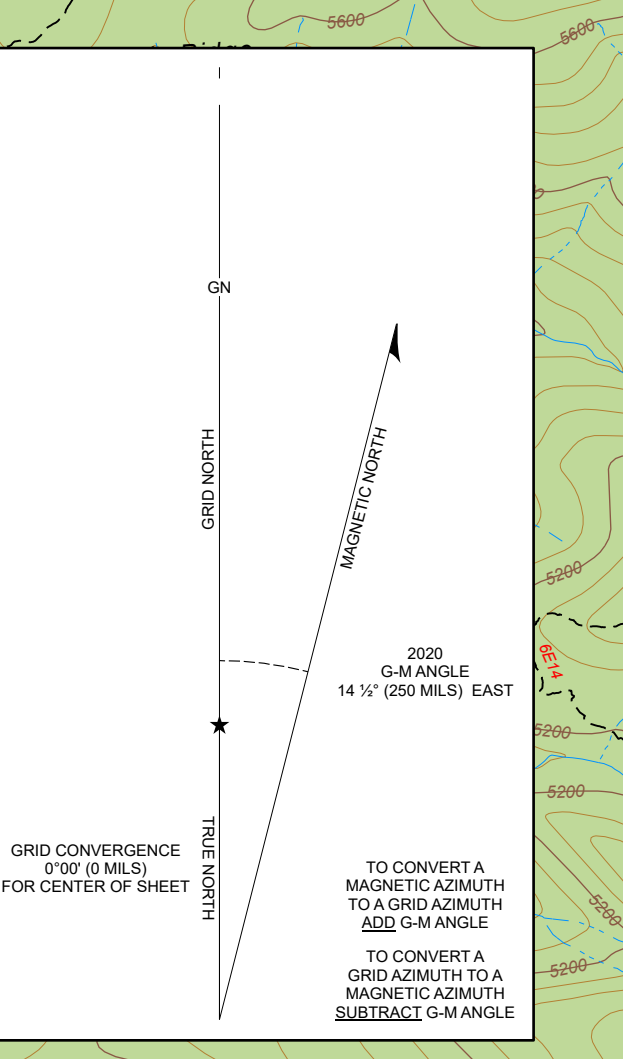

Briefing

Lone Pine
CA-SRF-931
August 16, 2023

352 acres at 08/16/2023 0100

- Wildfire Daily Fire Perimeter
- Forest Service Land
- Federal Wilderness Boundary
- Trail
- Secondary Highway
- Paved Roads
- Dirt (Not Paved)
- Paved Road
- Gravel Road
- Dirt Roads
- Unimproved Roads
- Closed Roads
- Pre-Attack Data
- Lookouts
- Dip Sites
- Fire Stations
- Bridges
- Water Source
- Hydrants
- Staging
- Dispersed Campsites
- Helispots
- Aerial Hazards
- Fire Camp
- Electronic Features
- Substations
- Transmission Lines

0 0.25 0.5 1 1.5 2 Miles

TRINITY VILLAGE