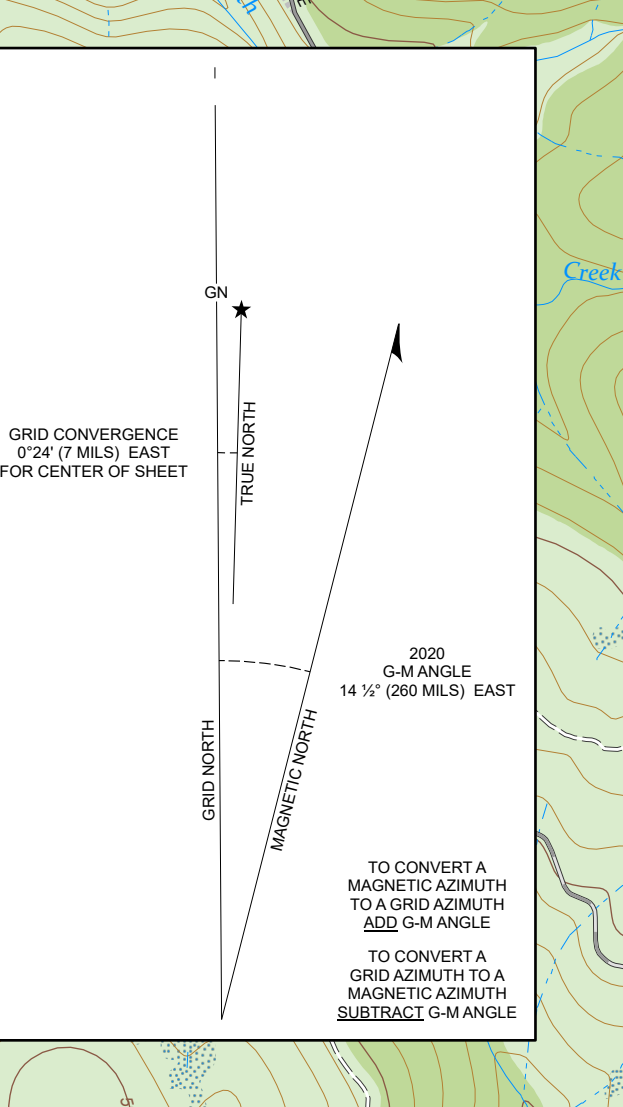

Briefing

Lone Pine CA-SRF-931 August 17, 2023 Day 352 acres

SRF Type 3 IMT
8/17/2023 0348

WGS 1984 Datum, Lat/Long Grid
Acres from Mixed Methods
1:24,000

- Wildfire Daily Fire Perimeter
- Uncontained
- Forest Service Land
- Federal Wilderness Boundary
- Trail
- Secondary Highway
- Paved Roads
- Dirt (Not Paved)
- Paved Road
- Gravel Road
- Dirt Roads
- Unimproved Roads
- Closed Roads
- Pre-Attack Data
- Lookouts
- Buildings
- Dip Sites
- Fire Stations
- Water Source
- Hydrants
- Staging
- Unimproved Landing
- Aerial Hazards
- Fire Camp
- Electronic Features
- Substations
- Transmission Lines

TRINITY ALPS WILDERNESS

0 0.25 0.5 1 1.5 2 Miles

Div A

Div Z

Div B

Div Y

HOOPA

WILLOW CREEK

HUMBOLDT CO
TRINITY CO