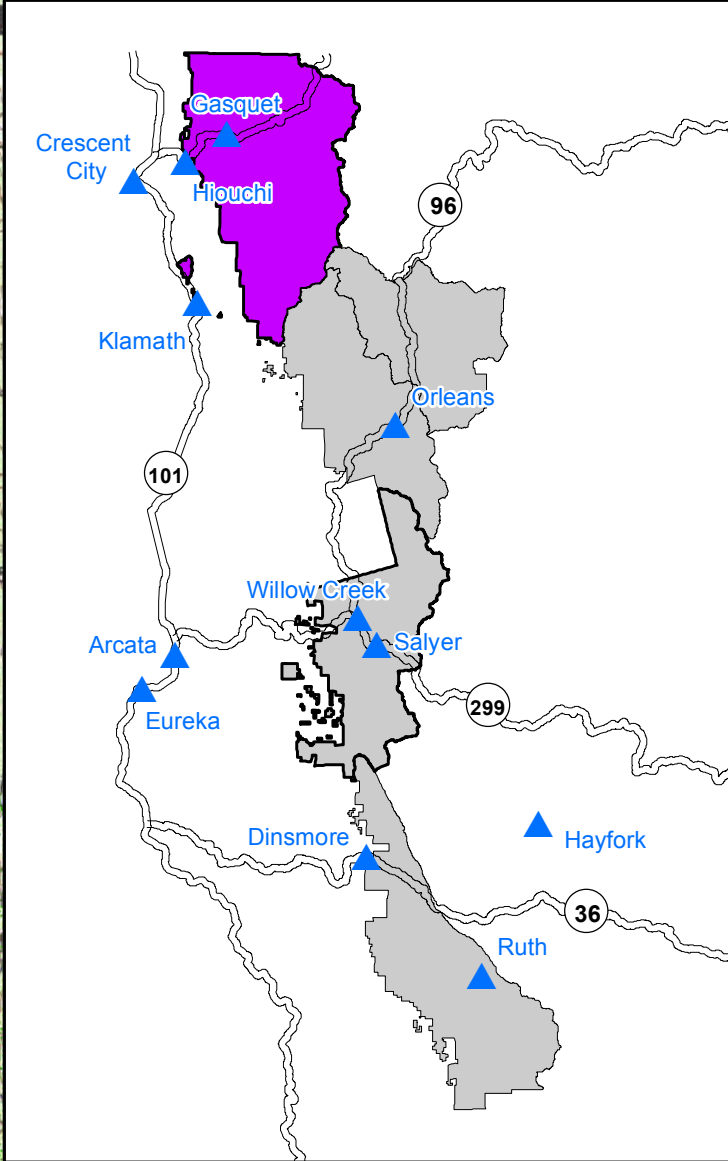

Gasquet Ranger District
Six Rivers National Forest

Existing FS Road

- x — Basic Custodial Care (CLOSED)
- - - - High Clearance Vehicles
- Suitable for Passenger Cars
- Moderate to High Degree of User Comfort
- US/State/County Rd

★ 2023 Fire Point

■ Fire Perimeter 20230816

■ Non Forest Service Land

■ Wilderness

■ Gasquet Ranger District

■ Six Rivers NF Boundary

Miles

0 1 2 4