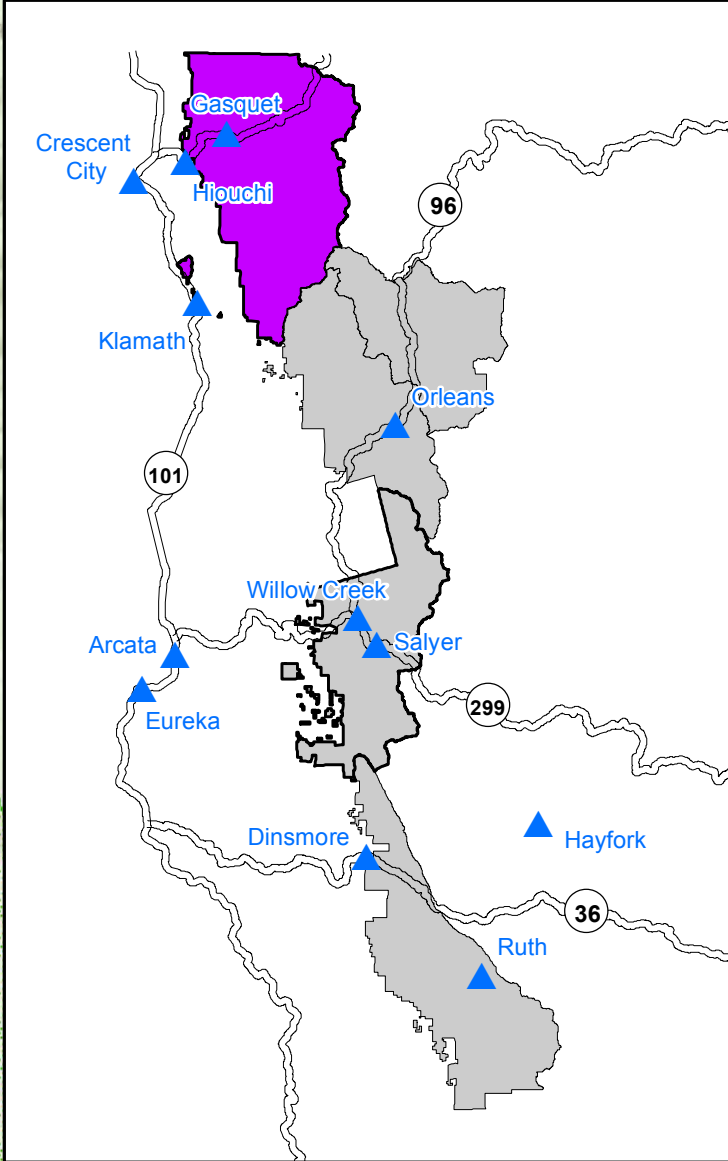

**Gasquet Ranger District
Six Rivers National Forest**

Existing FS Road

- x—x— Basic Custodial Care (CLOSED)
- - - - High Clearance Vehicles
- Suitable for Passenger Cars
- Moderate to High Degree of User Comfort
- US/State/County Rd

★ 2023 Fire Point

■ Fire Perimeter 20230816

■ Non Forest Service Land

■ Wilderness

■ Gasquet Ranger District

■ Six Rivers NF Boundary

Miles

0 1 2 4