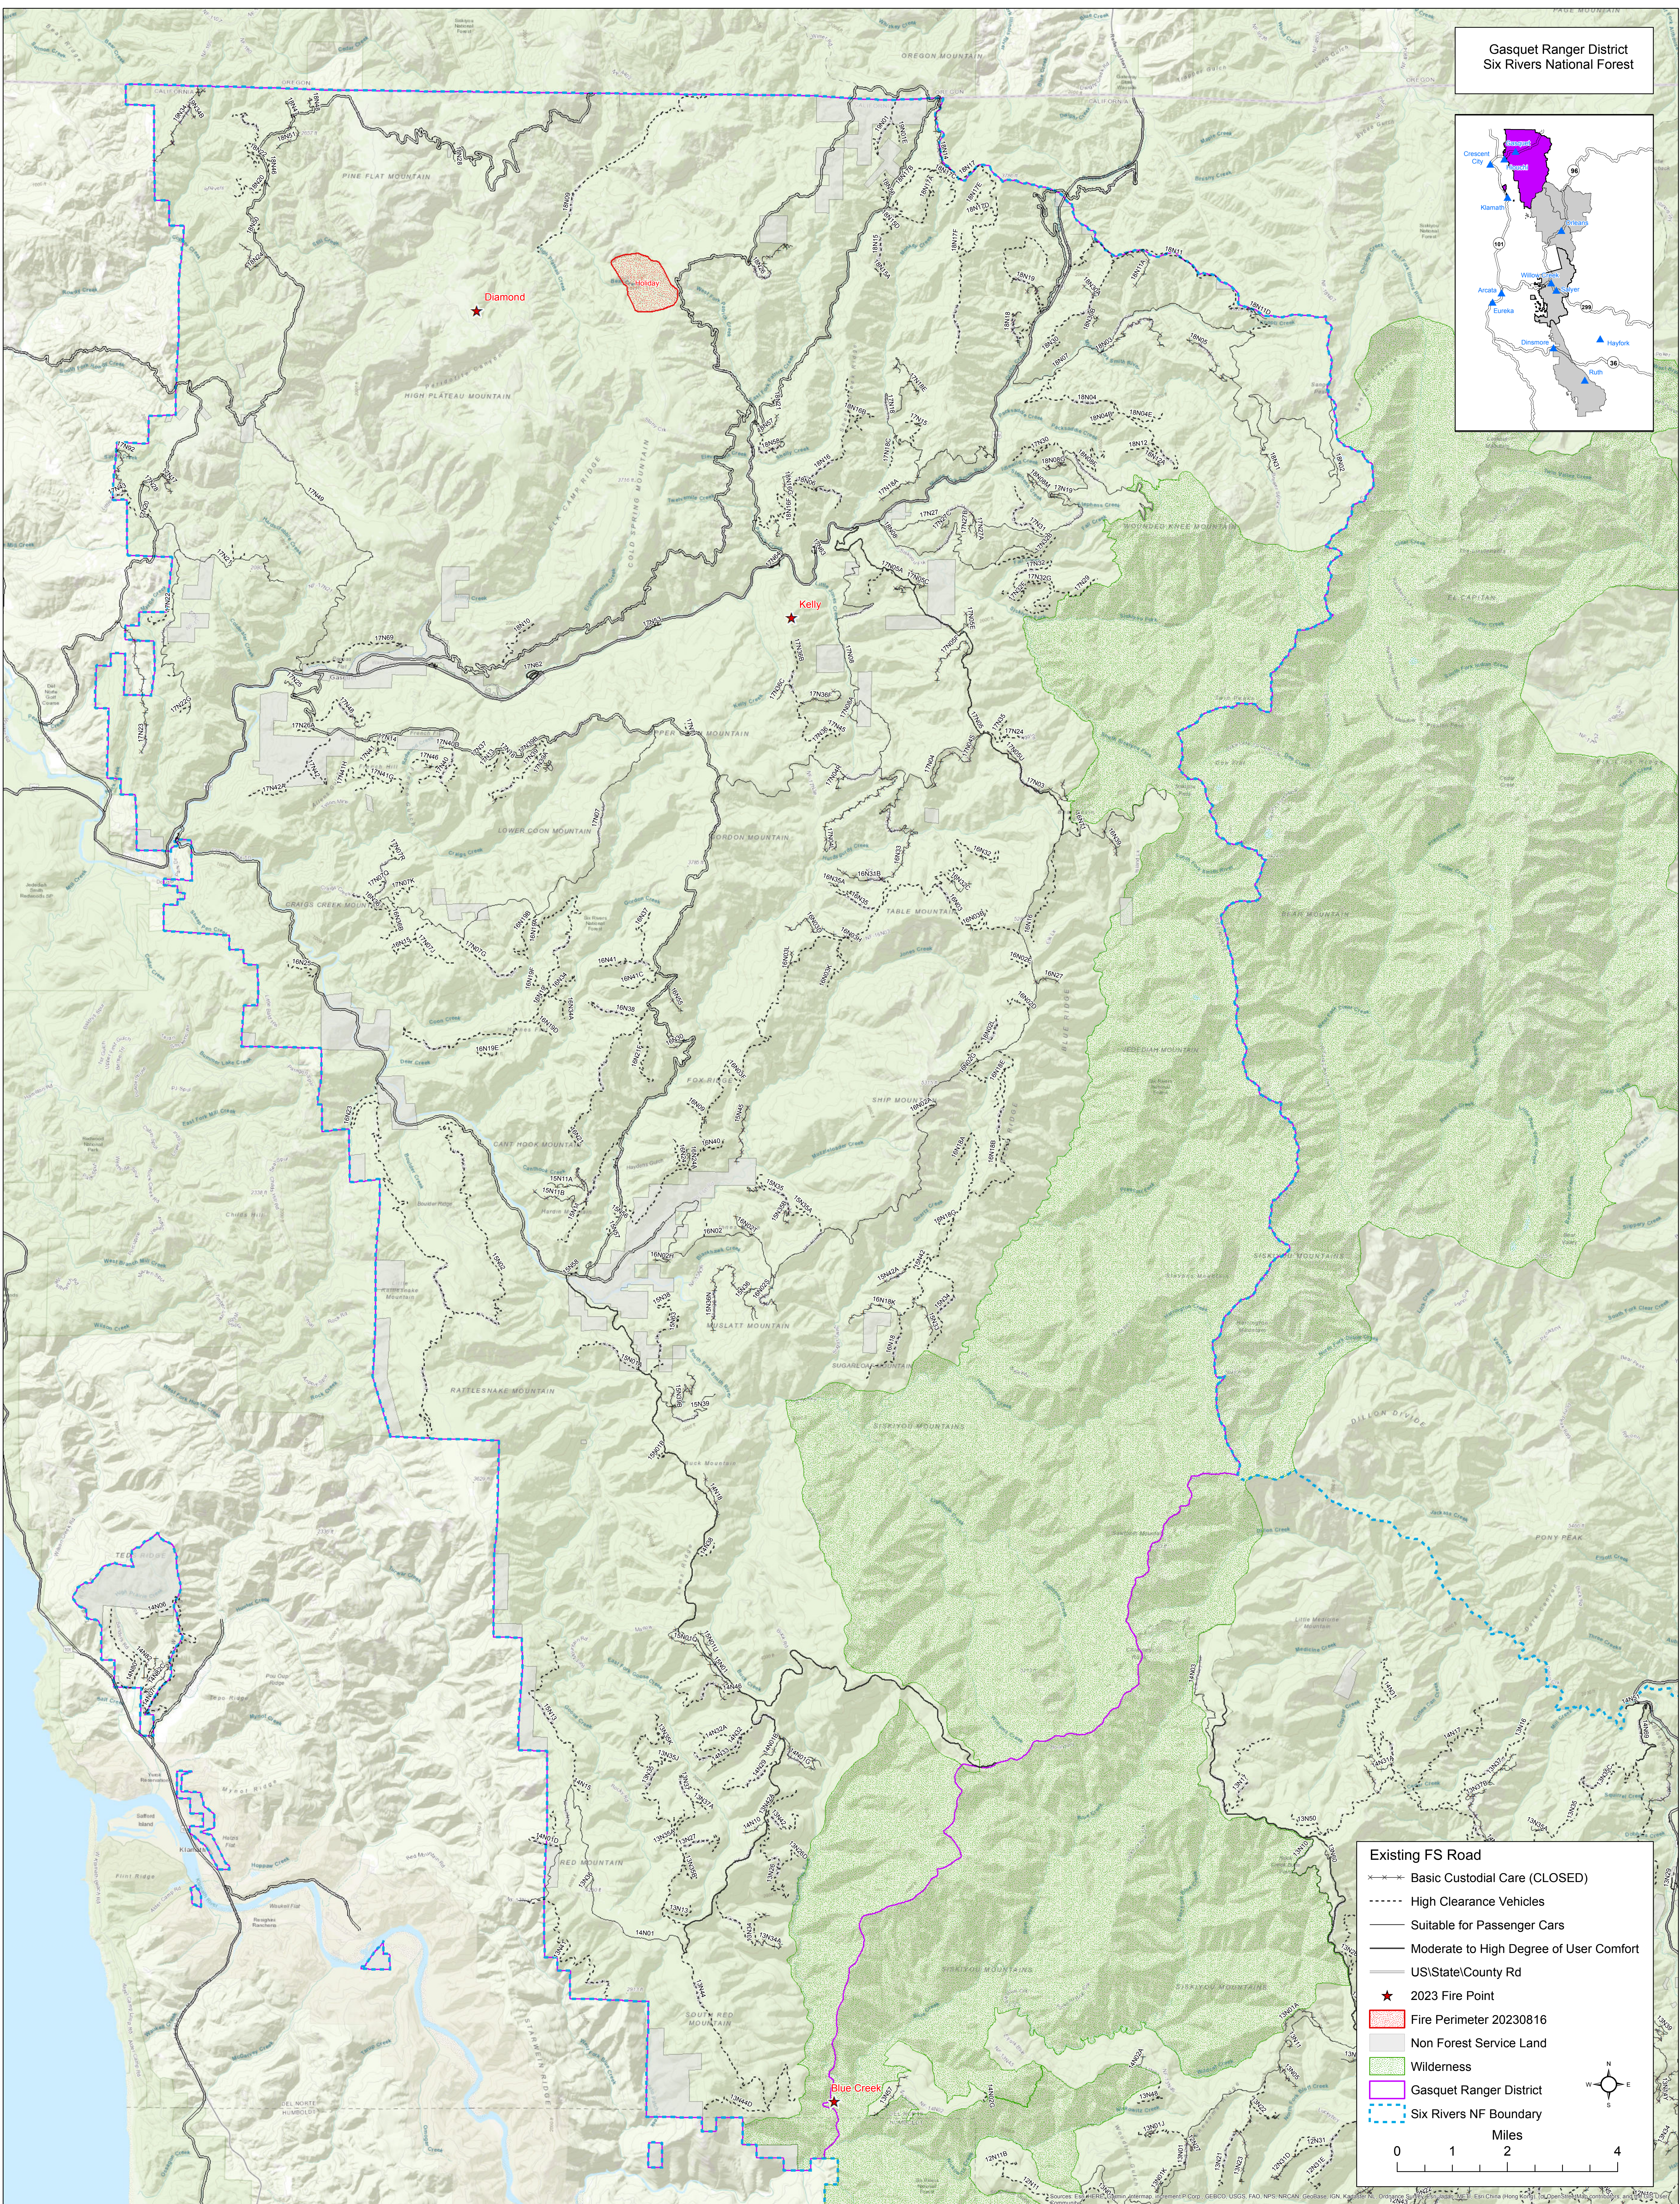

**Gasquet Ranger District
Six Rivers National Forest**

Existing FS Road

- x—x— Basic Custodial Care (CLOSED)
- - - - High Clearance Vehicles
- Suitable for Passenger Cars
- Moderate to High Degree of User Comfort
- US/State/County Rd

★ 2023 Fire Point

■ Fire Perimeter 20230816

■ Non Forest Service Land

■ Wilderness

■ Gasquet Ranger District

■ Six Rivers NF Boundary

Miles

0 1 2 4