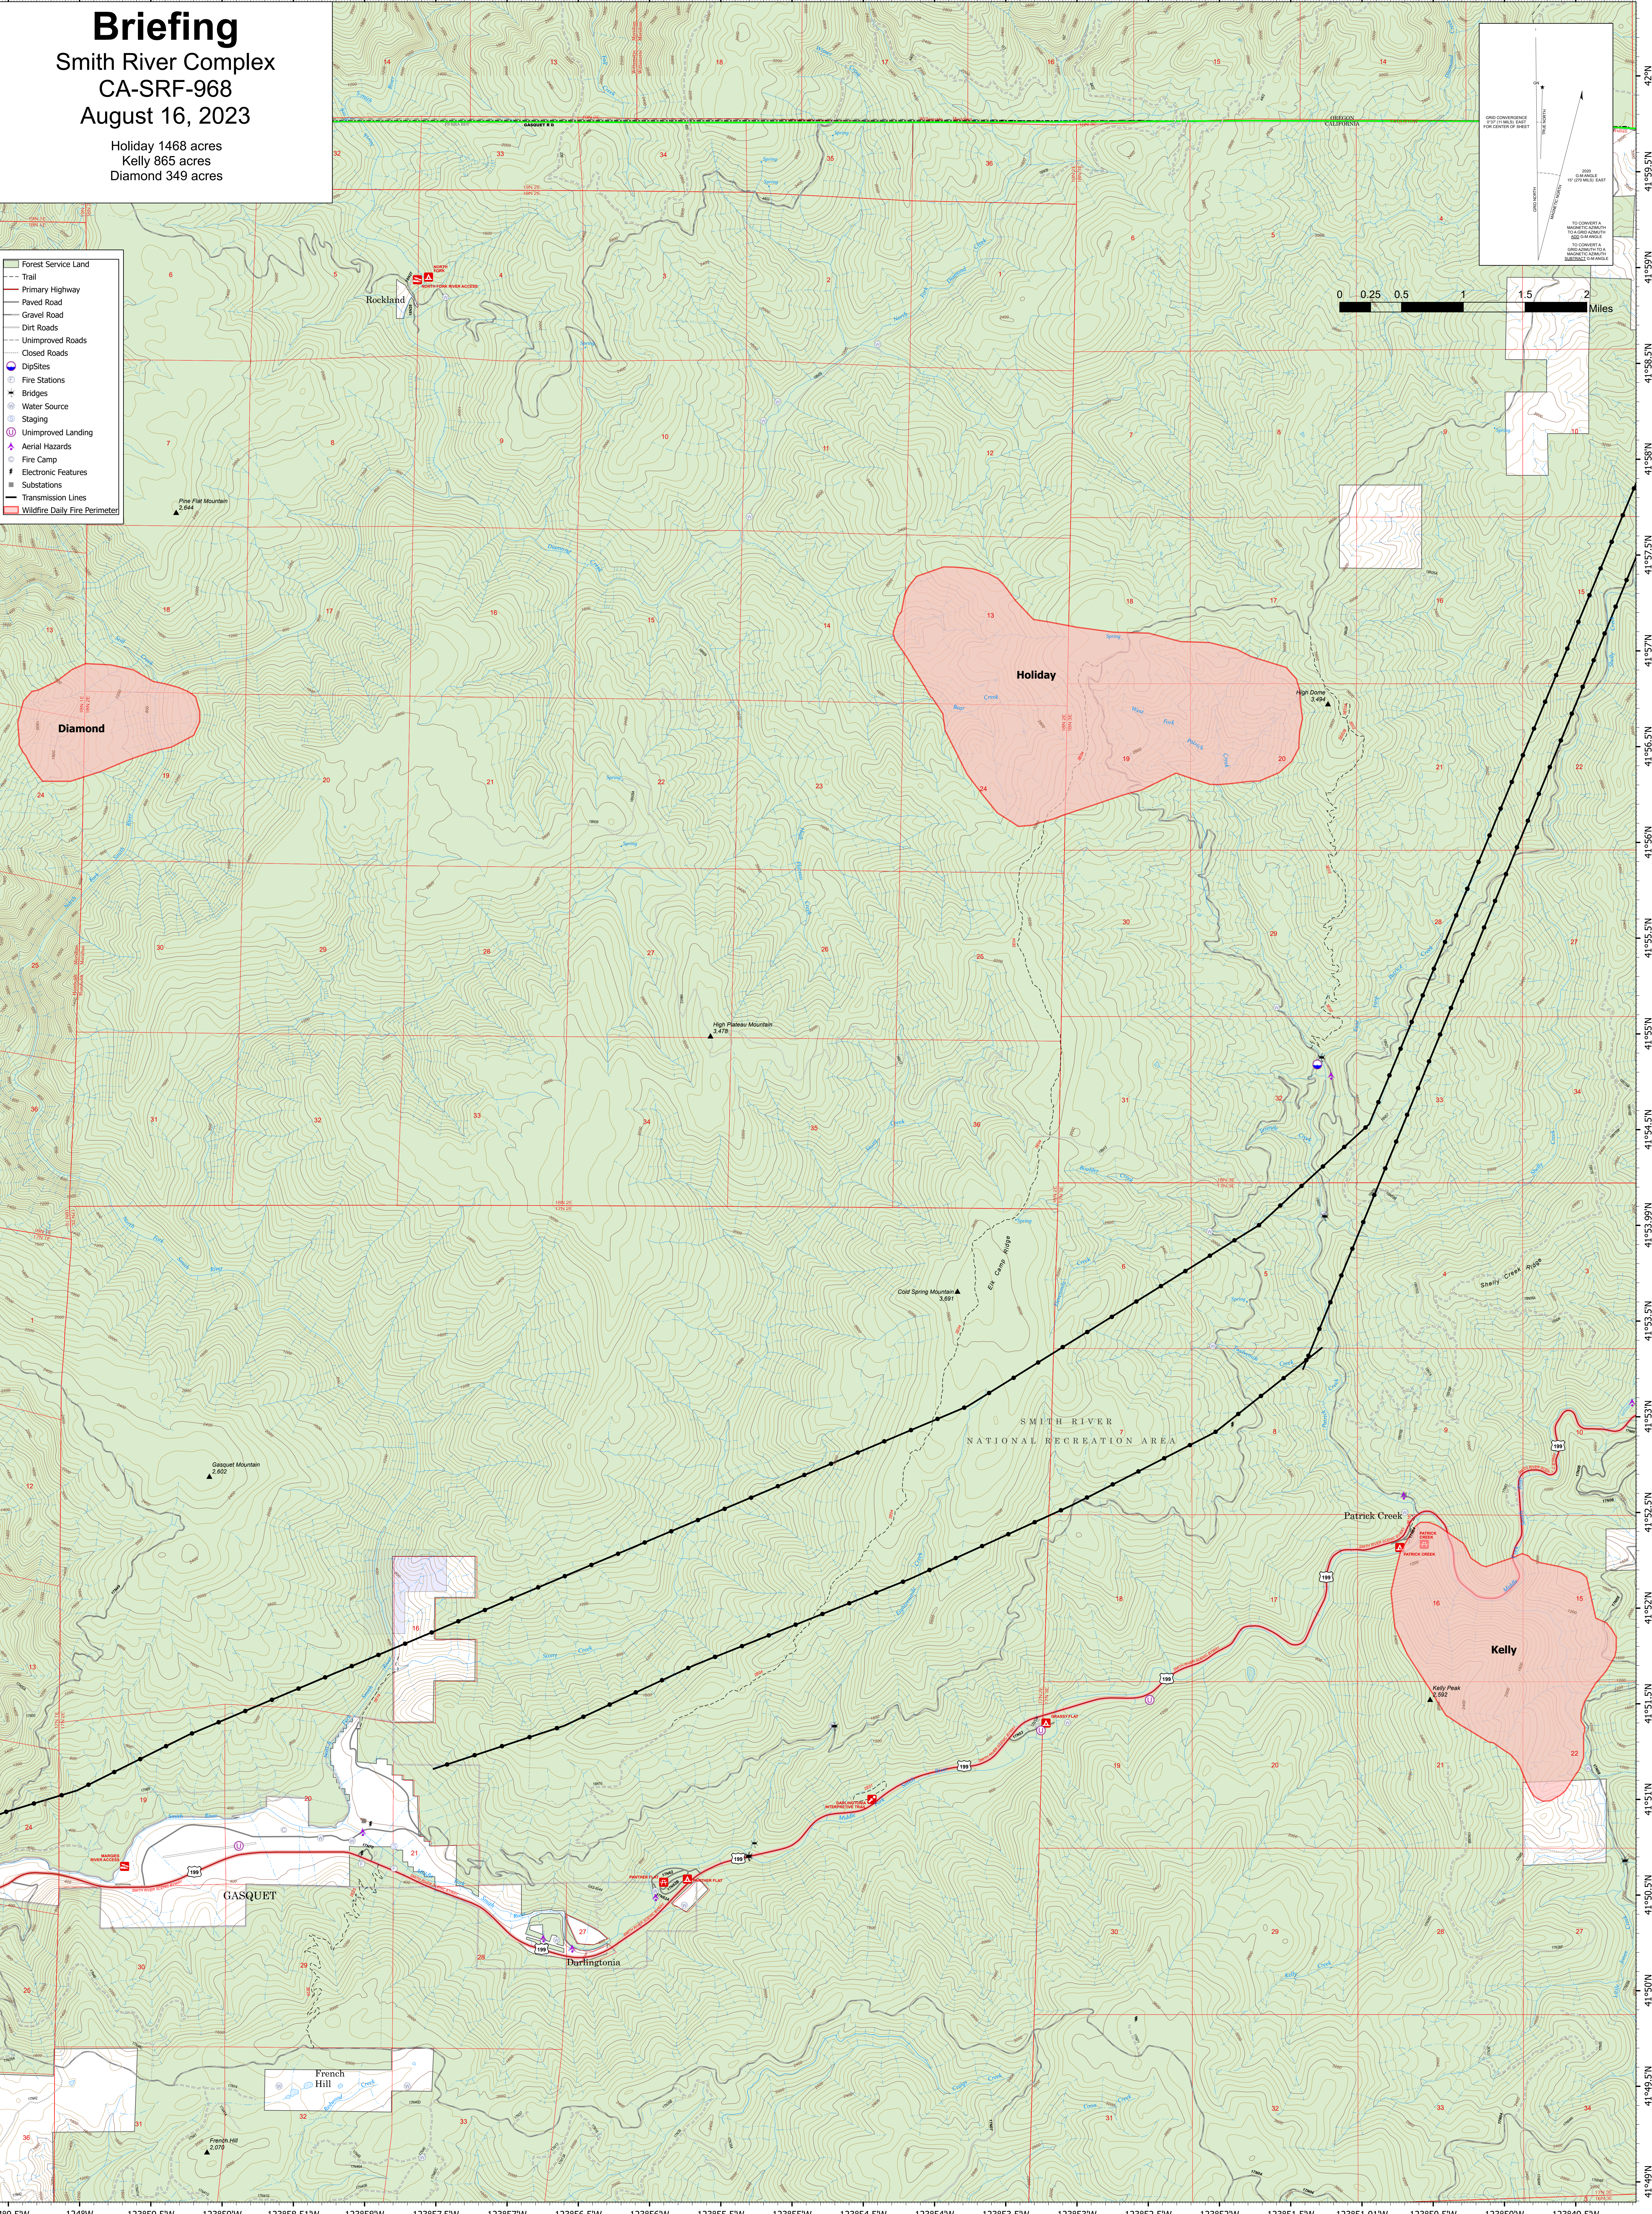

Briefing

Smith River Complex
CA-SRF-968
August 16, 2023

Holiday 1468 acres
Kelly 865 acres
Diamond 349 acres

- Forest Service Land
- Trail
- Primary Highway
- Paved Road
- Gravel Road
- Dirt Roads
- Unimproved Roads
- Closed Roads
- Dipsites
- Fire Stations
- Bridges
- Water Source
- Staging
- Unimproved Landing
- Aerial Hazards
- Fire Camp
- Electronic Features
- Substations
- Transmission Lines
- Wildfire Daily Fire Perimeter

0 0.25 0.5 1 1.5 2 Miles

Rockland

Holiday

Diamond

Kelly

GASQUET

Darlingtonia

French Hill

SMITH RIVER
NATIONAL RECREATION AREA

Patrick Creek

French Hill

2076

High Plateau Mountain

2,478

Color Spring Mountain

3,691

Glasscut Mountain

2,602

High Dome

4,404

Kelly Peak

2,652