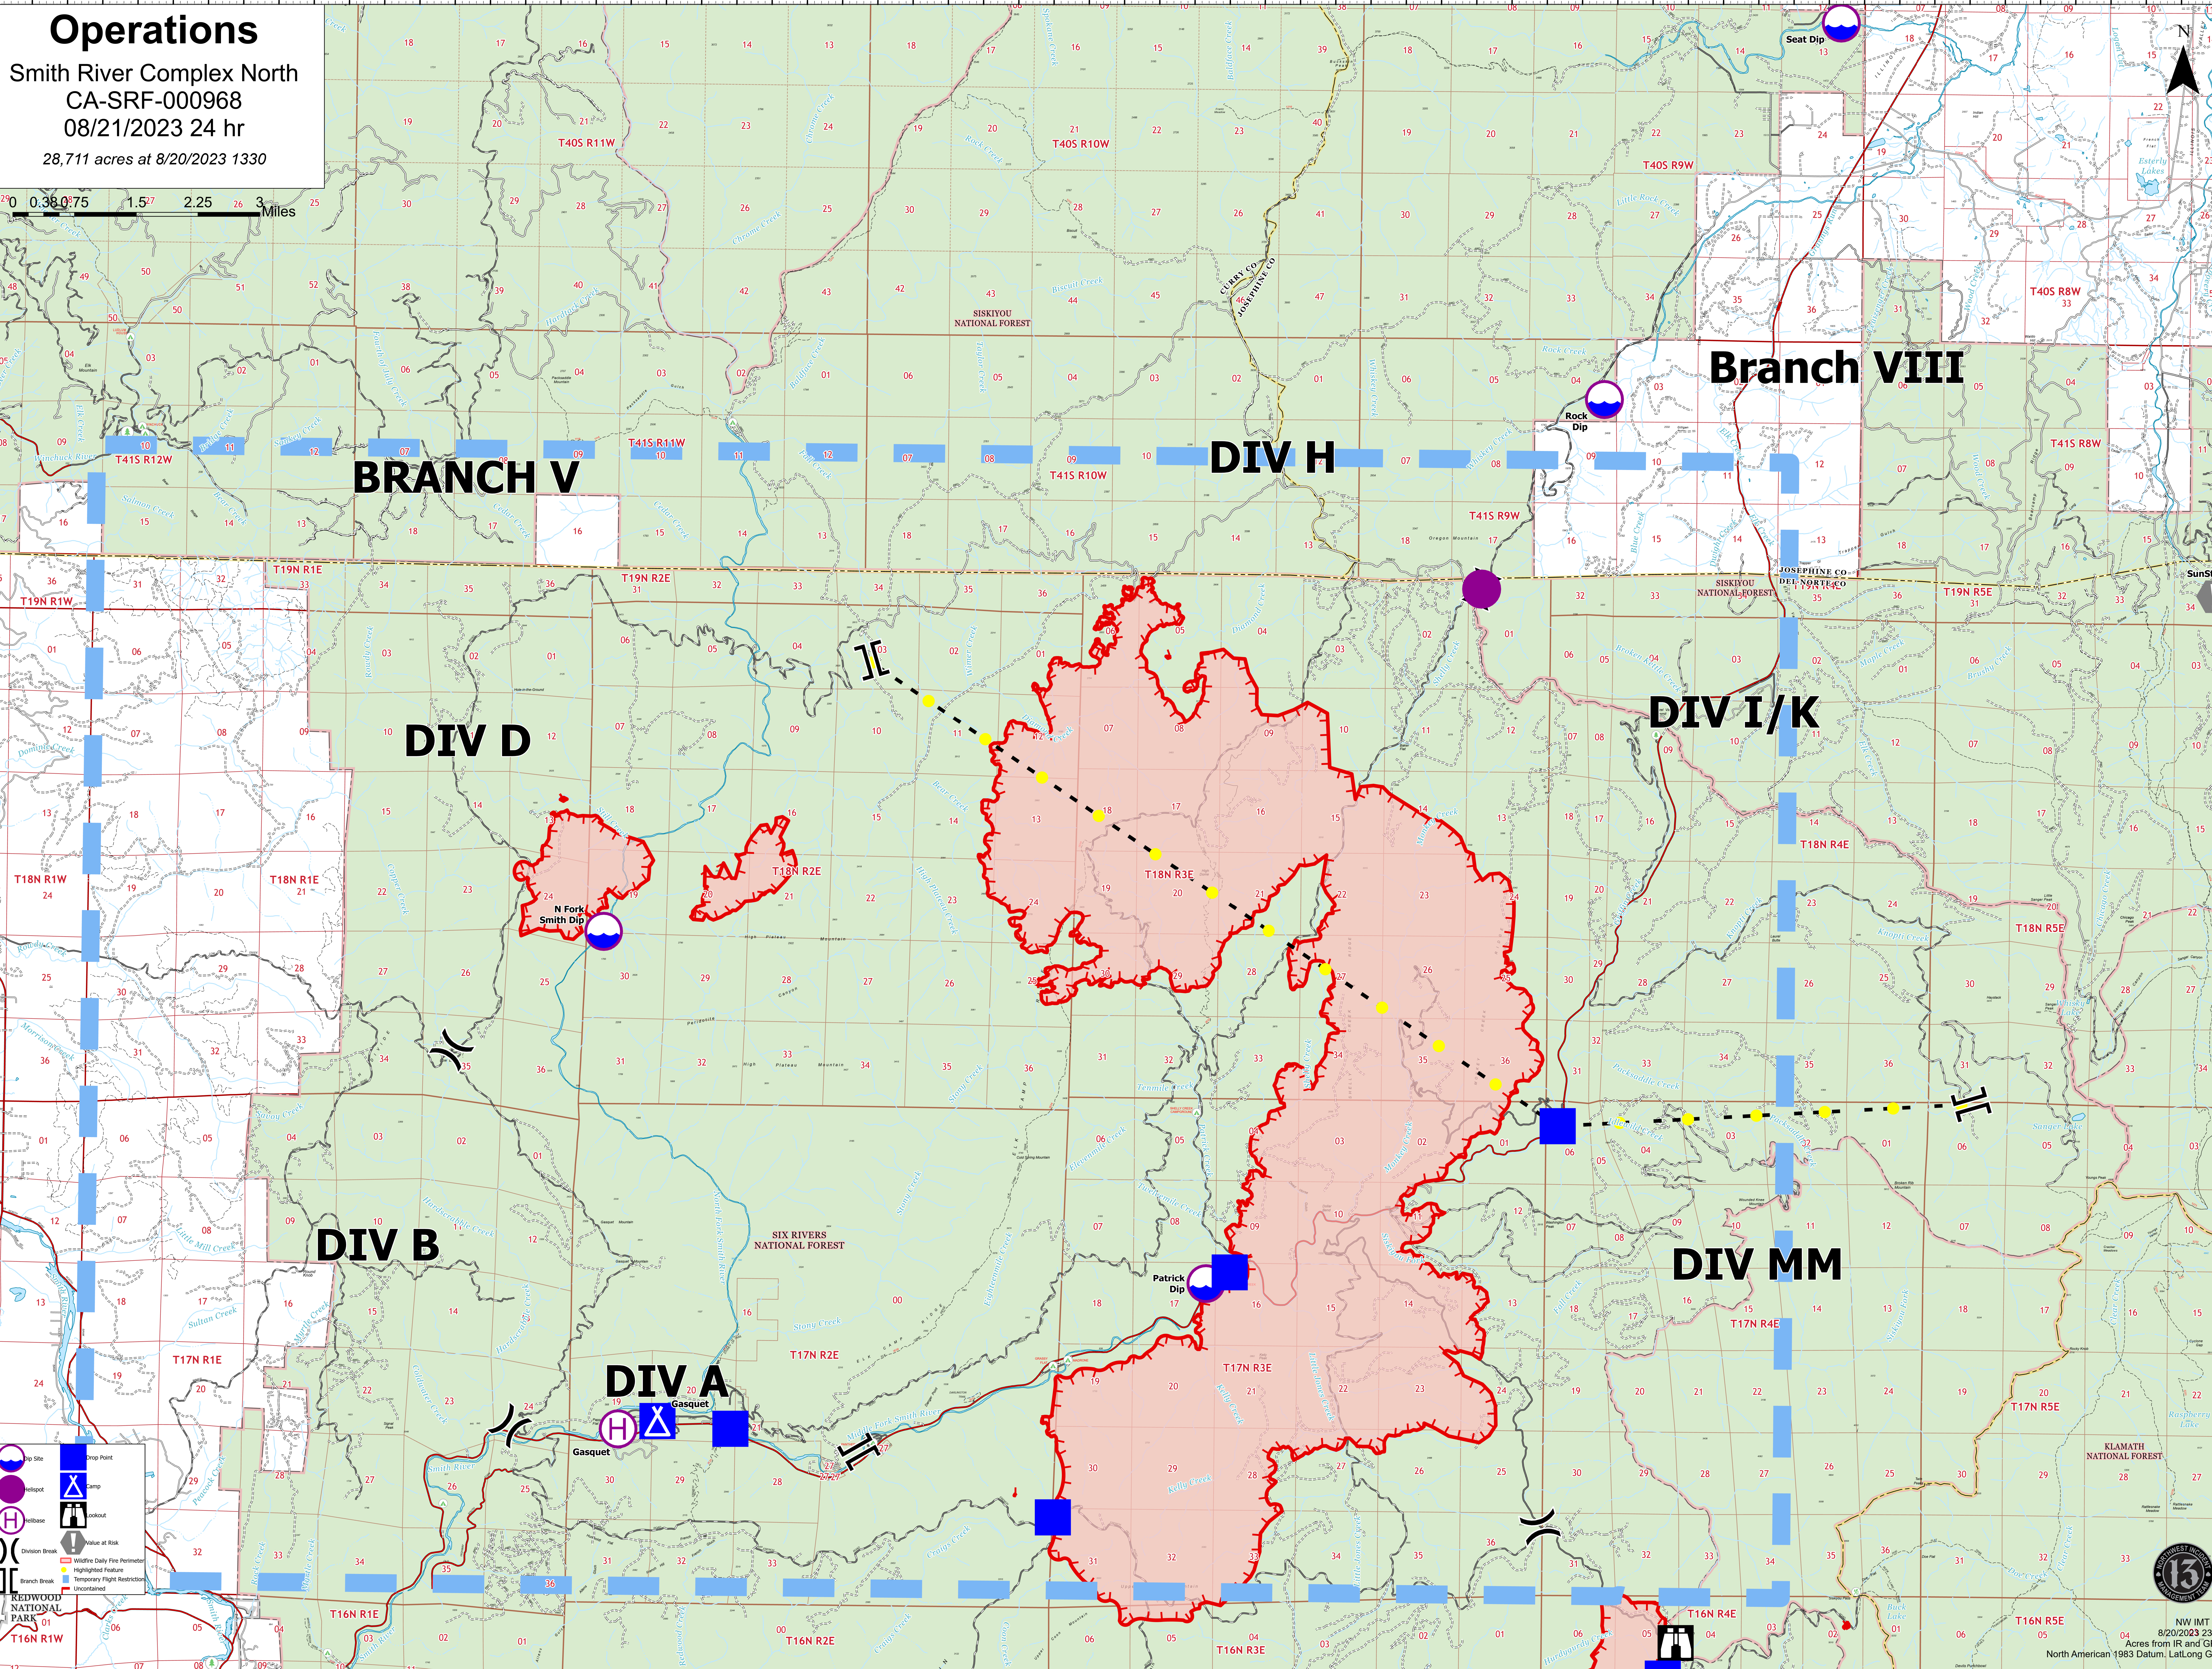

Operations

Smith River Complex North
CA-SRF-000968
08/21/2023 24 hr
28,711 acres at 8/20/2023 1330

0 0.38075 1.57 2.25 3 Miles

Legend

- Drop Site (Purple circle with white center)
- Drop Point (Blue square)
- Camp (Blue triangle with 'A')
- Lookout (Black square with 'L')
- Wildfire Daily Fire Perimeter (Red dashed line)
- Highlighted Feature (Yellow circle)
- Temporary Flight Restriction (Black dashed line)
- Uncontaminated (Blue shaded area)

Other Symbols:

- Division Break (Red dashed line)
- Branch Break (Blue dashed line)
- Division at Risk (Red outline)

Scale: 0 0.38075 1.57 2.25 3 Miles