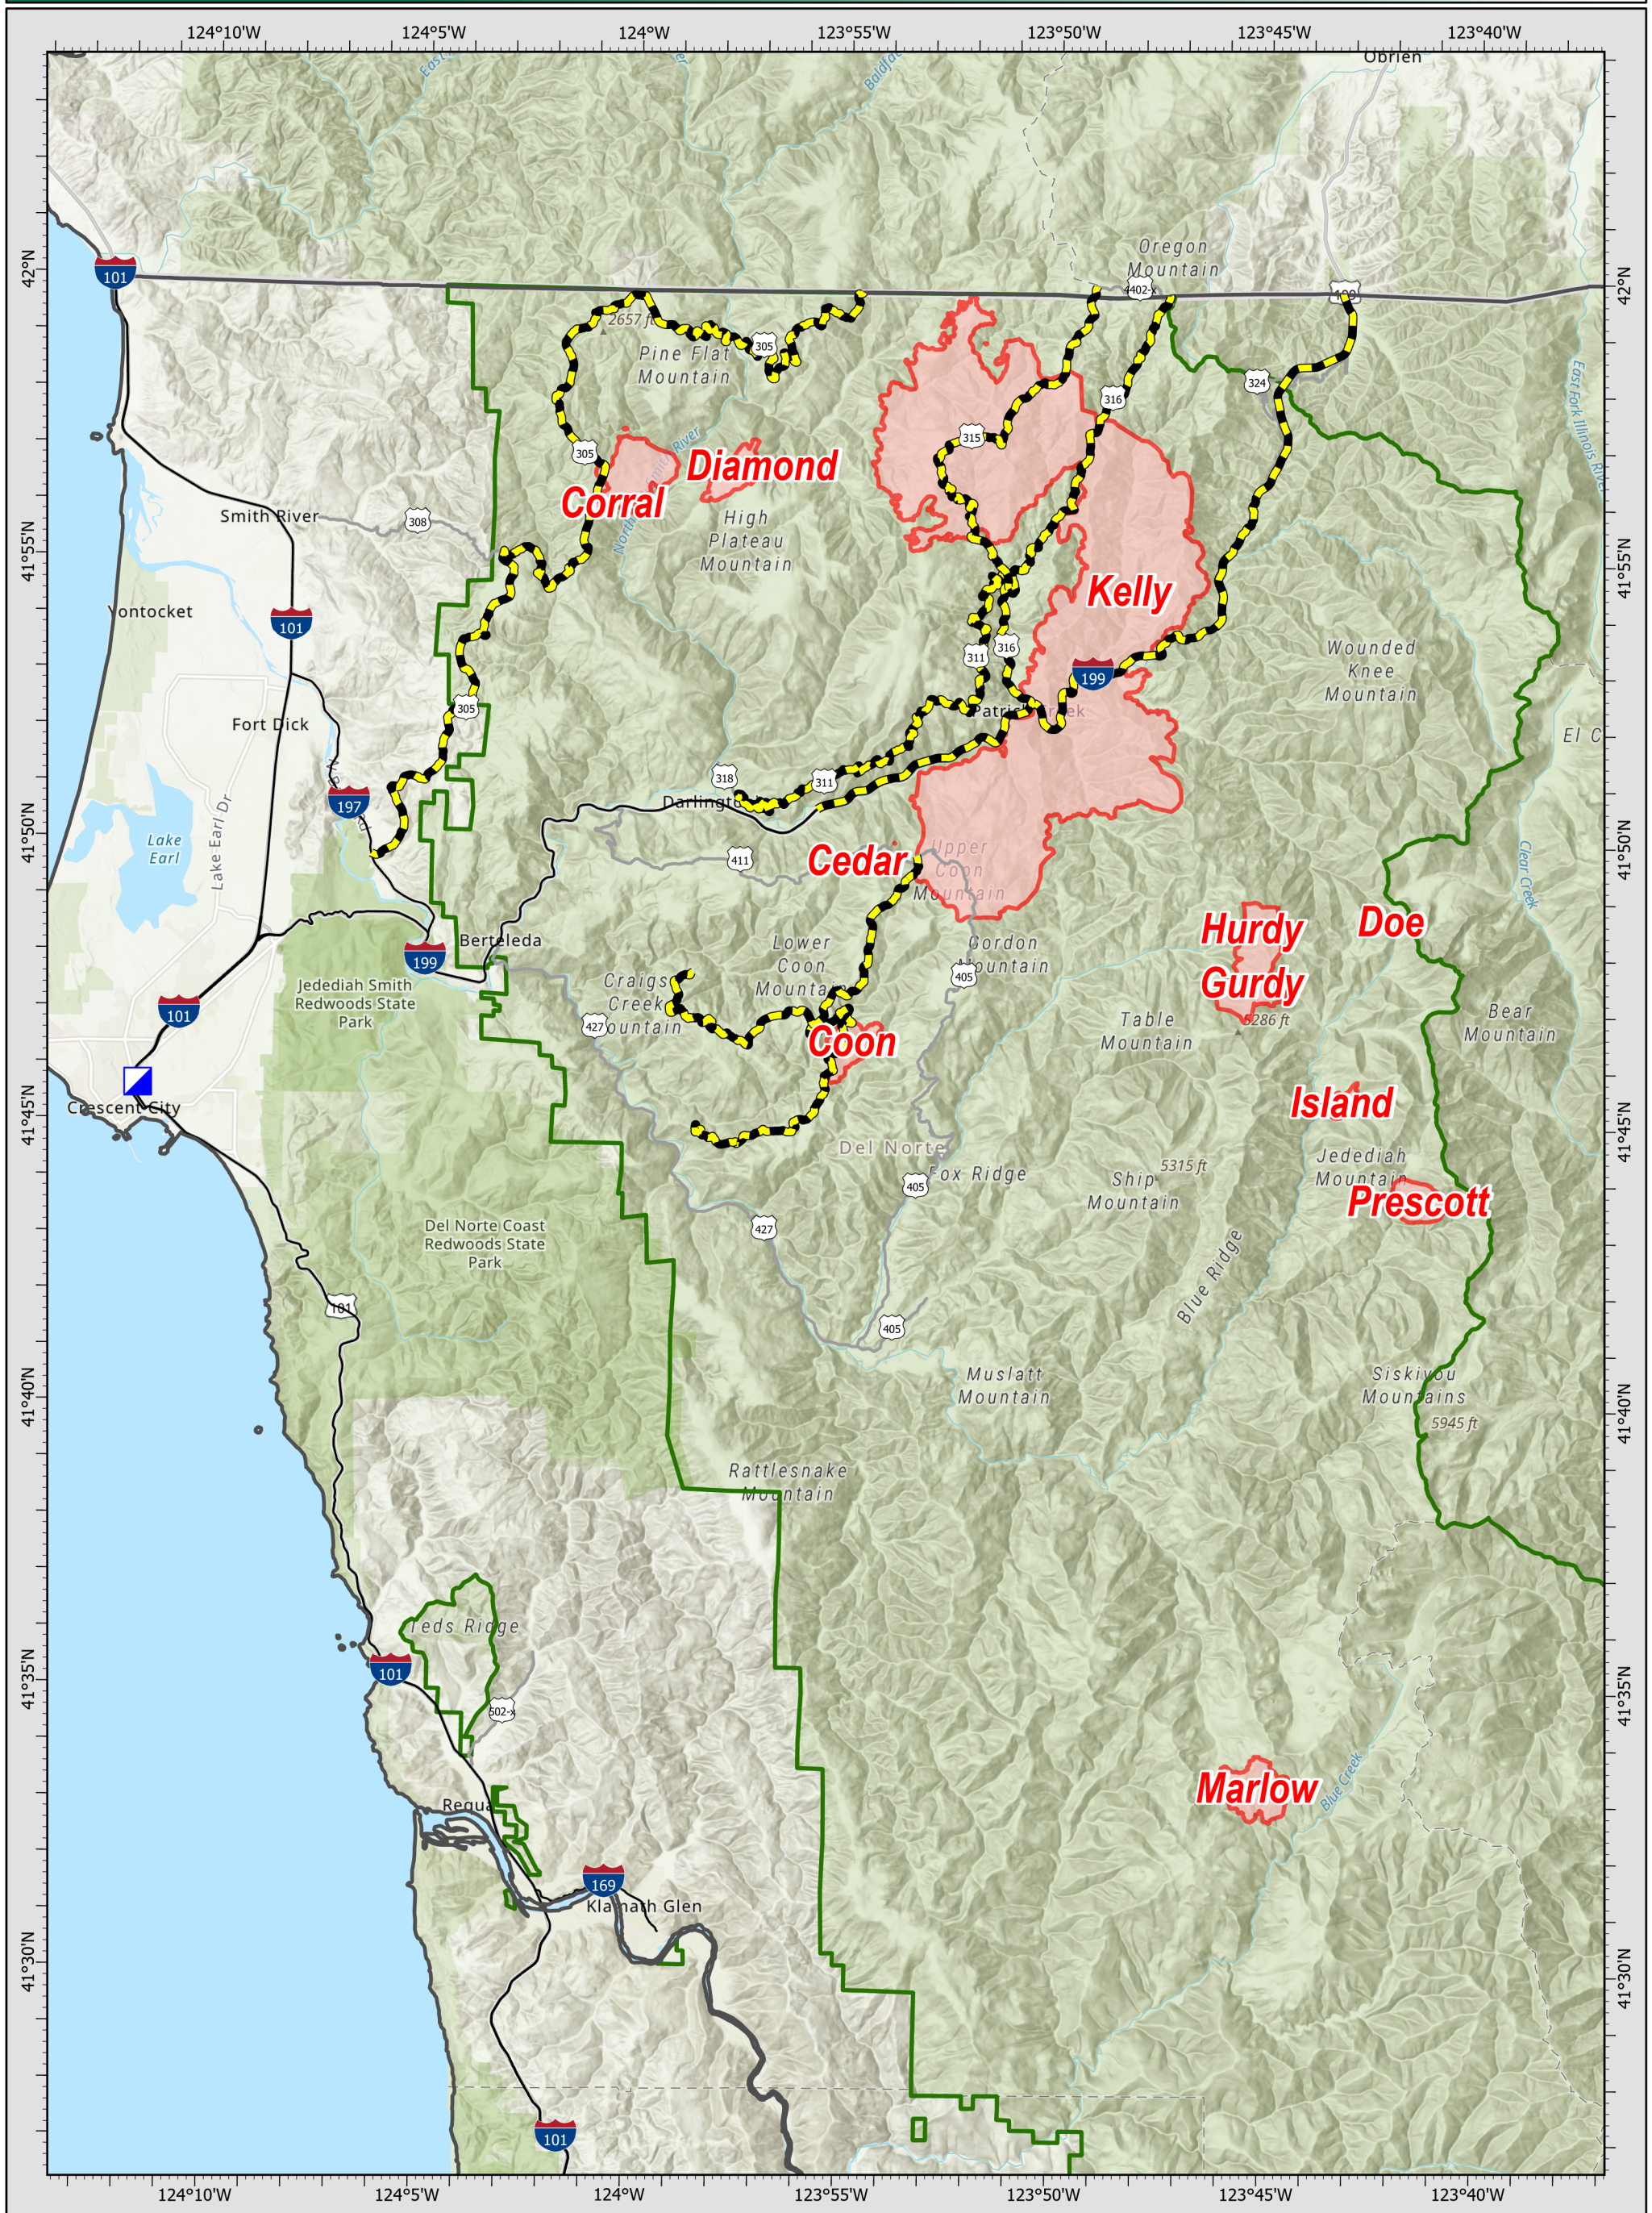

PUBLIC INFORMATION

Smith River Complex - South

CA-SRF-000986
8/21/2023

30,392 acres
Updated 8/20/23 @ 1810

-  Six Rivers National Forest
-  Wildfire Daily Fire Perimeter
-  Incident Command Post
-  Road Closures