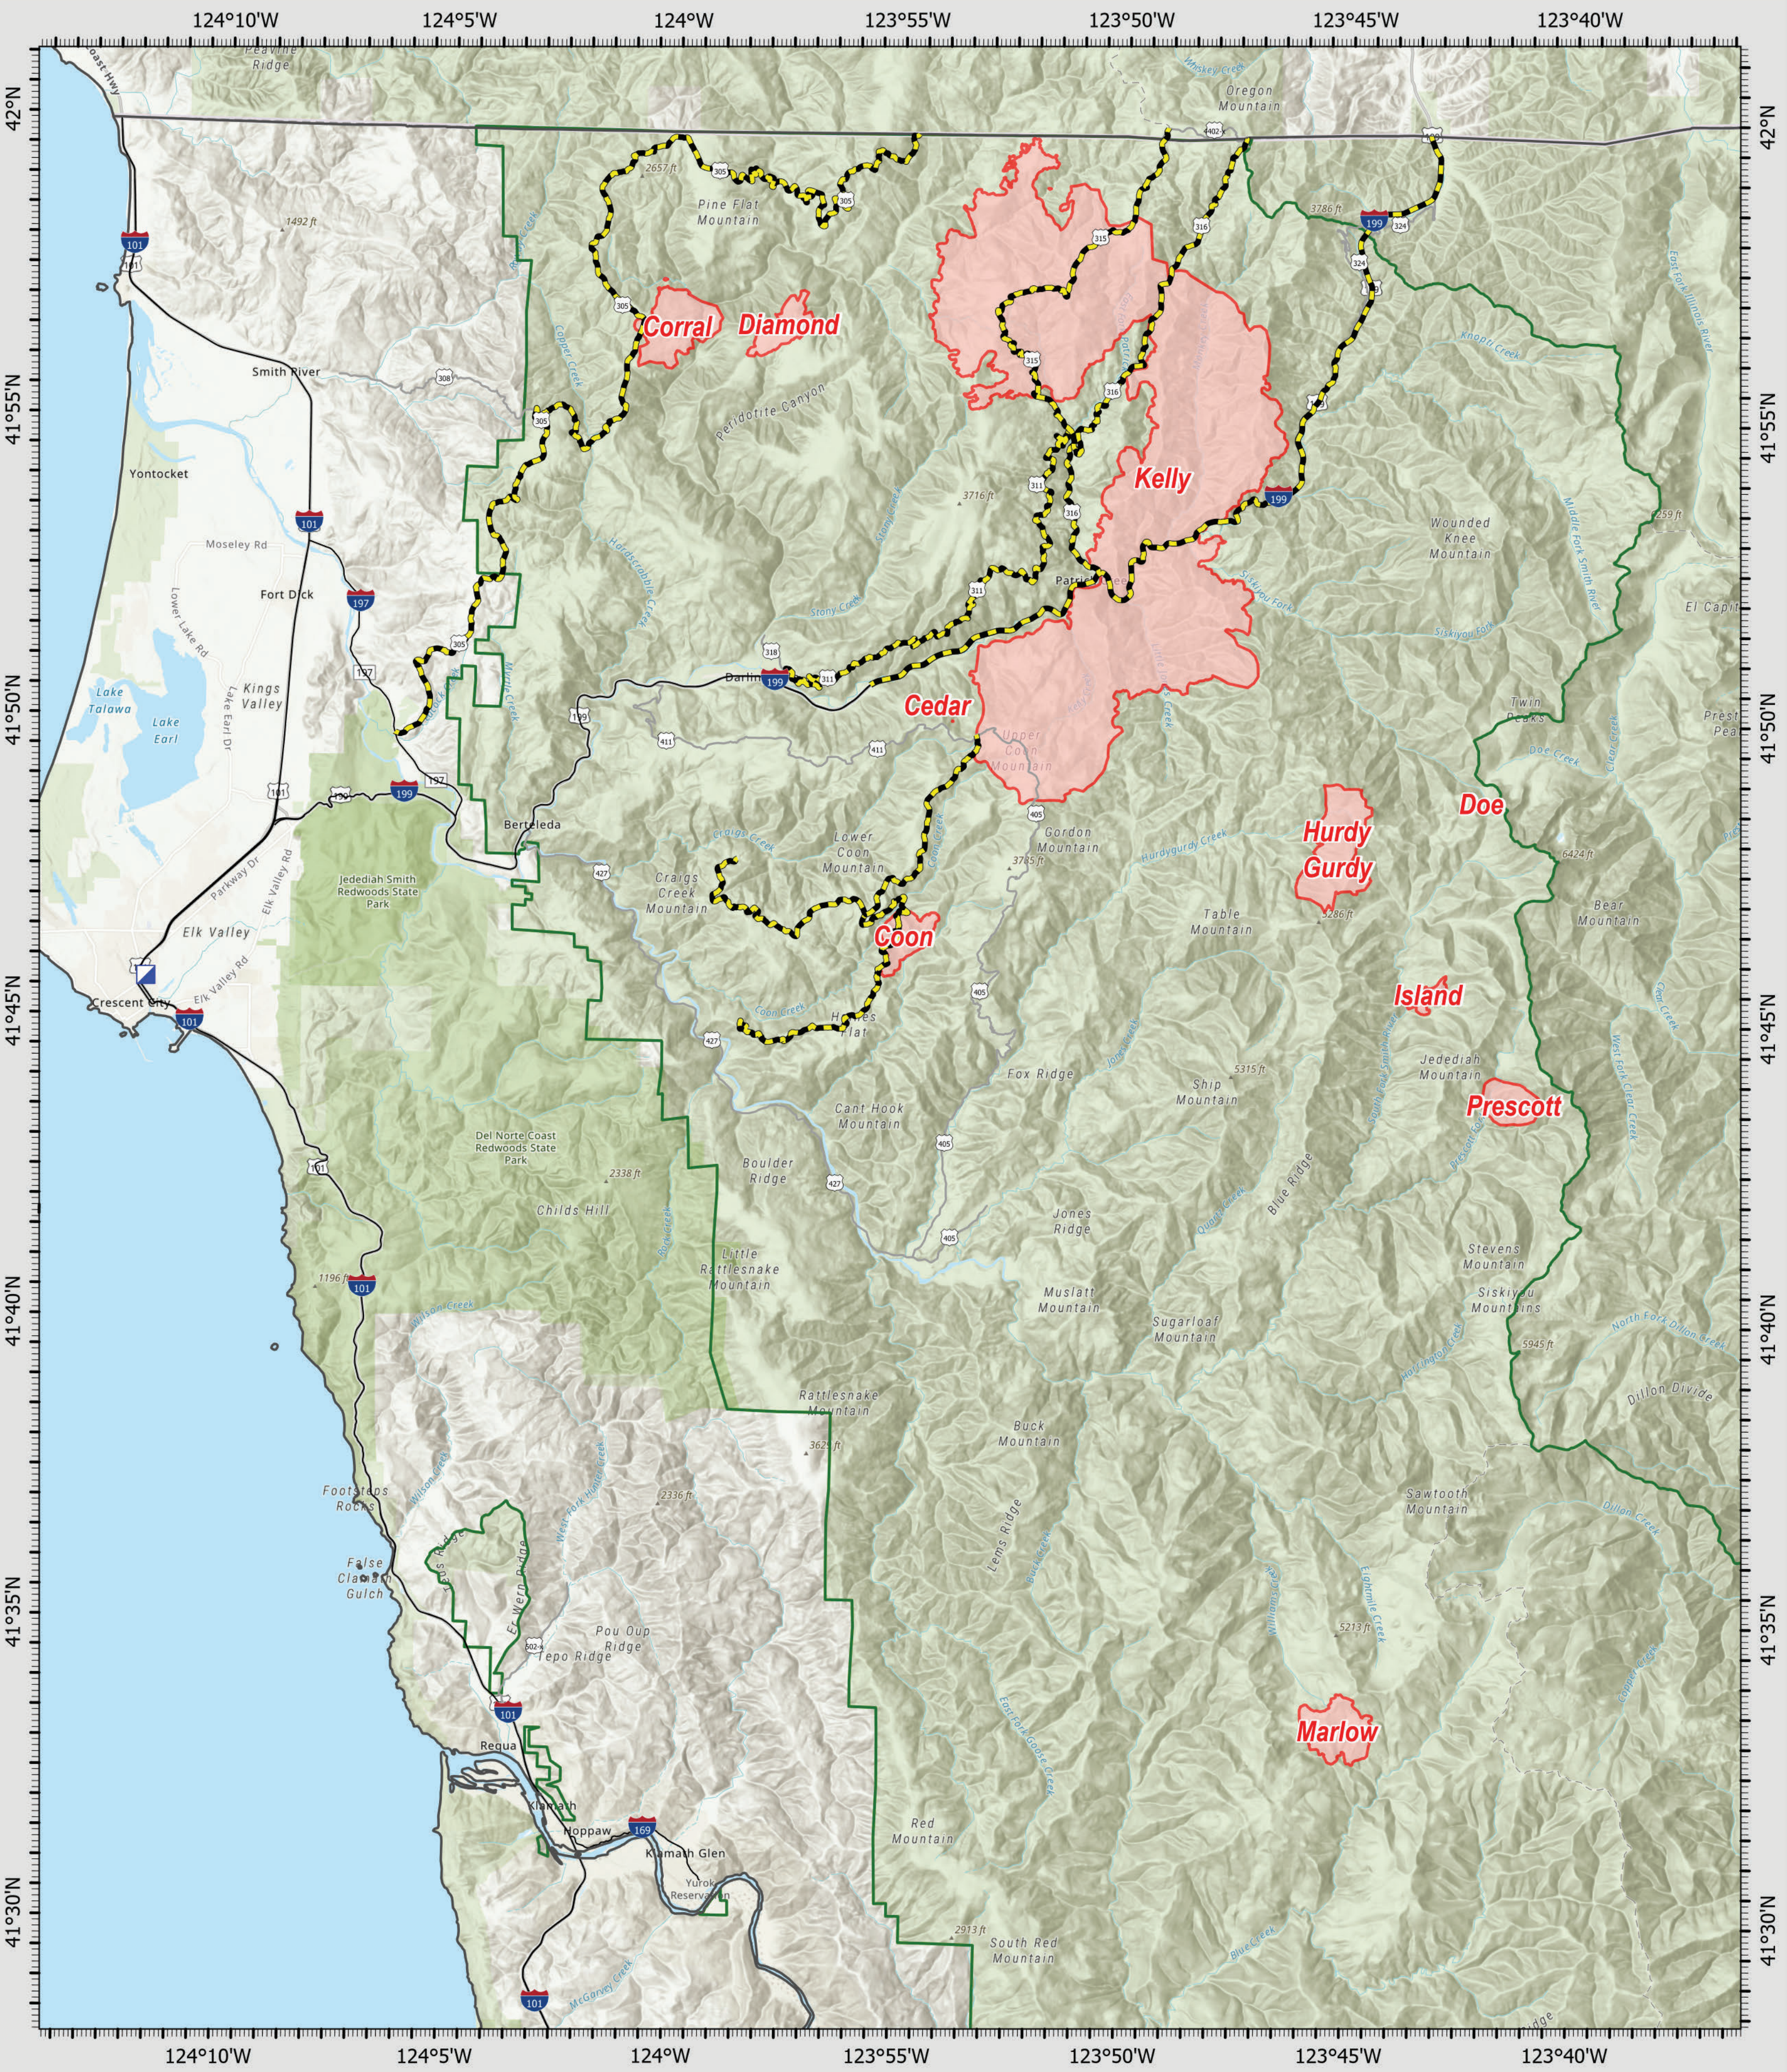

PUBLIC INFORMATION

Smith River Complex - South
 CA-SRF-000986
 8/21/2023
 30,392 acres
 Updated 8/20/23 @ 1810

- Wildfire Daily Fire Perimeter
- Six Rivers National Forest
- Incident Command Post
- State Highways
- County Roads
- Road Closures