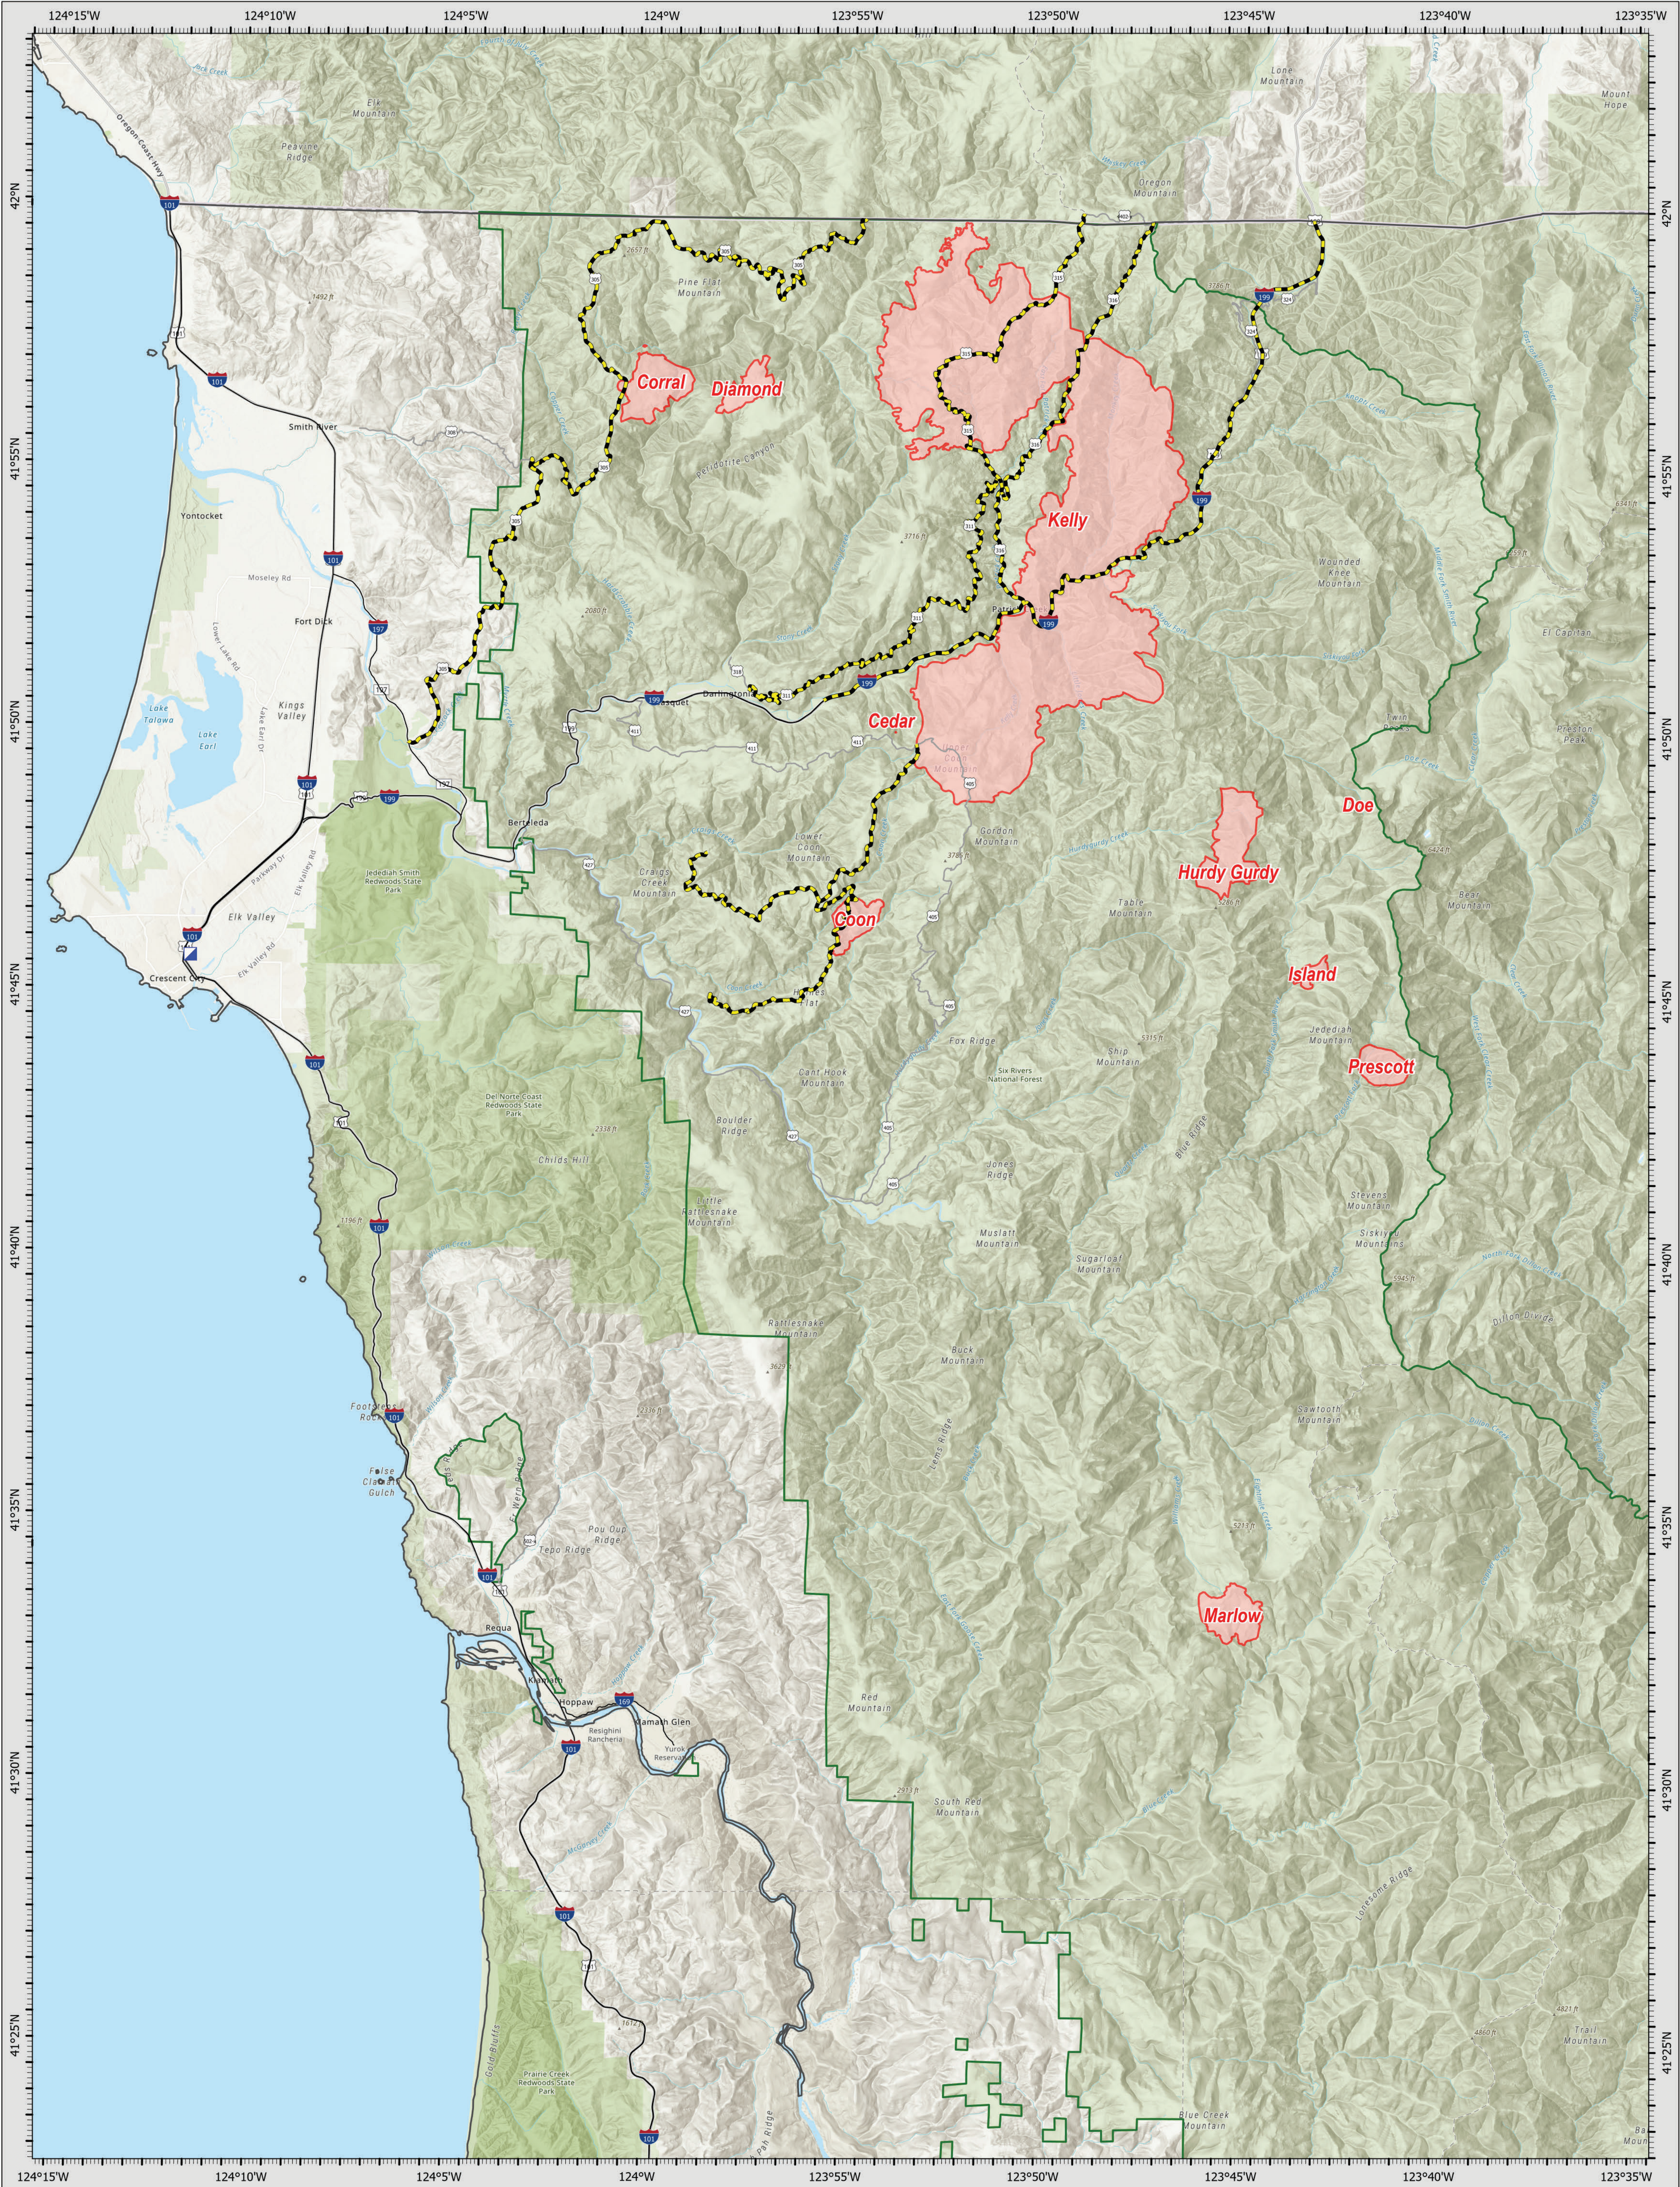

PUBLIC INFORMATION

Smith River Complex - South

CA-SRF-000986
8/21/2023

30,392 acres
Updated 8/20/23 @ 1810

- State Highways
- County Roads
- Incident Command Post
- Wildfire Daily Fire Perimeter
- Six Rivers National Forest
- Road Closures