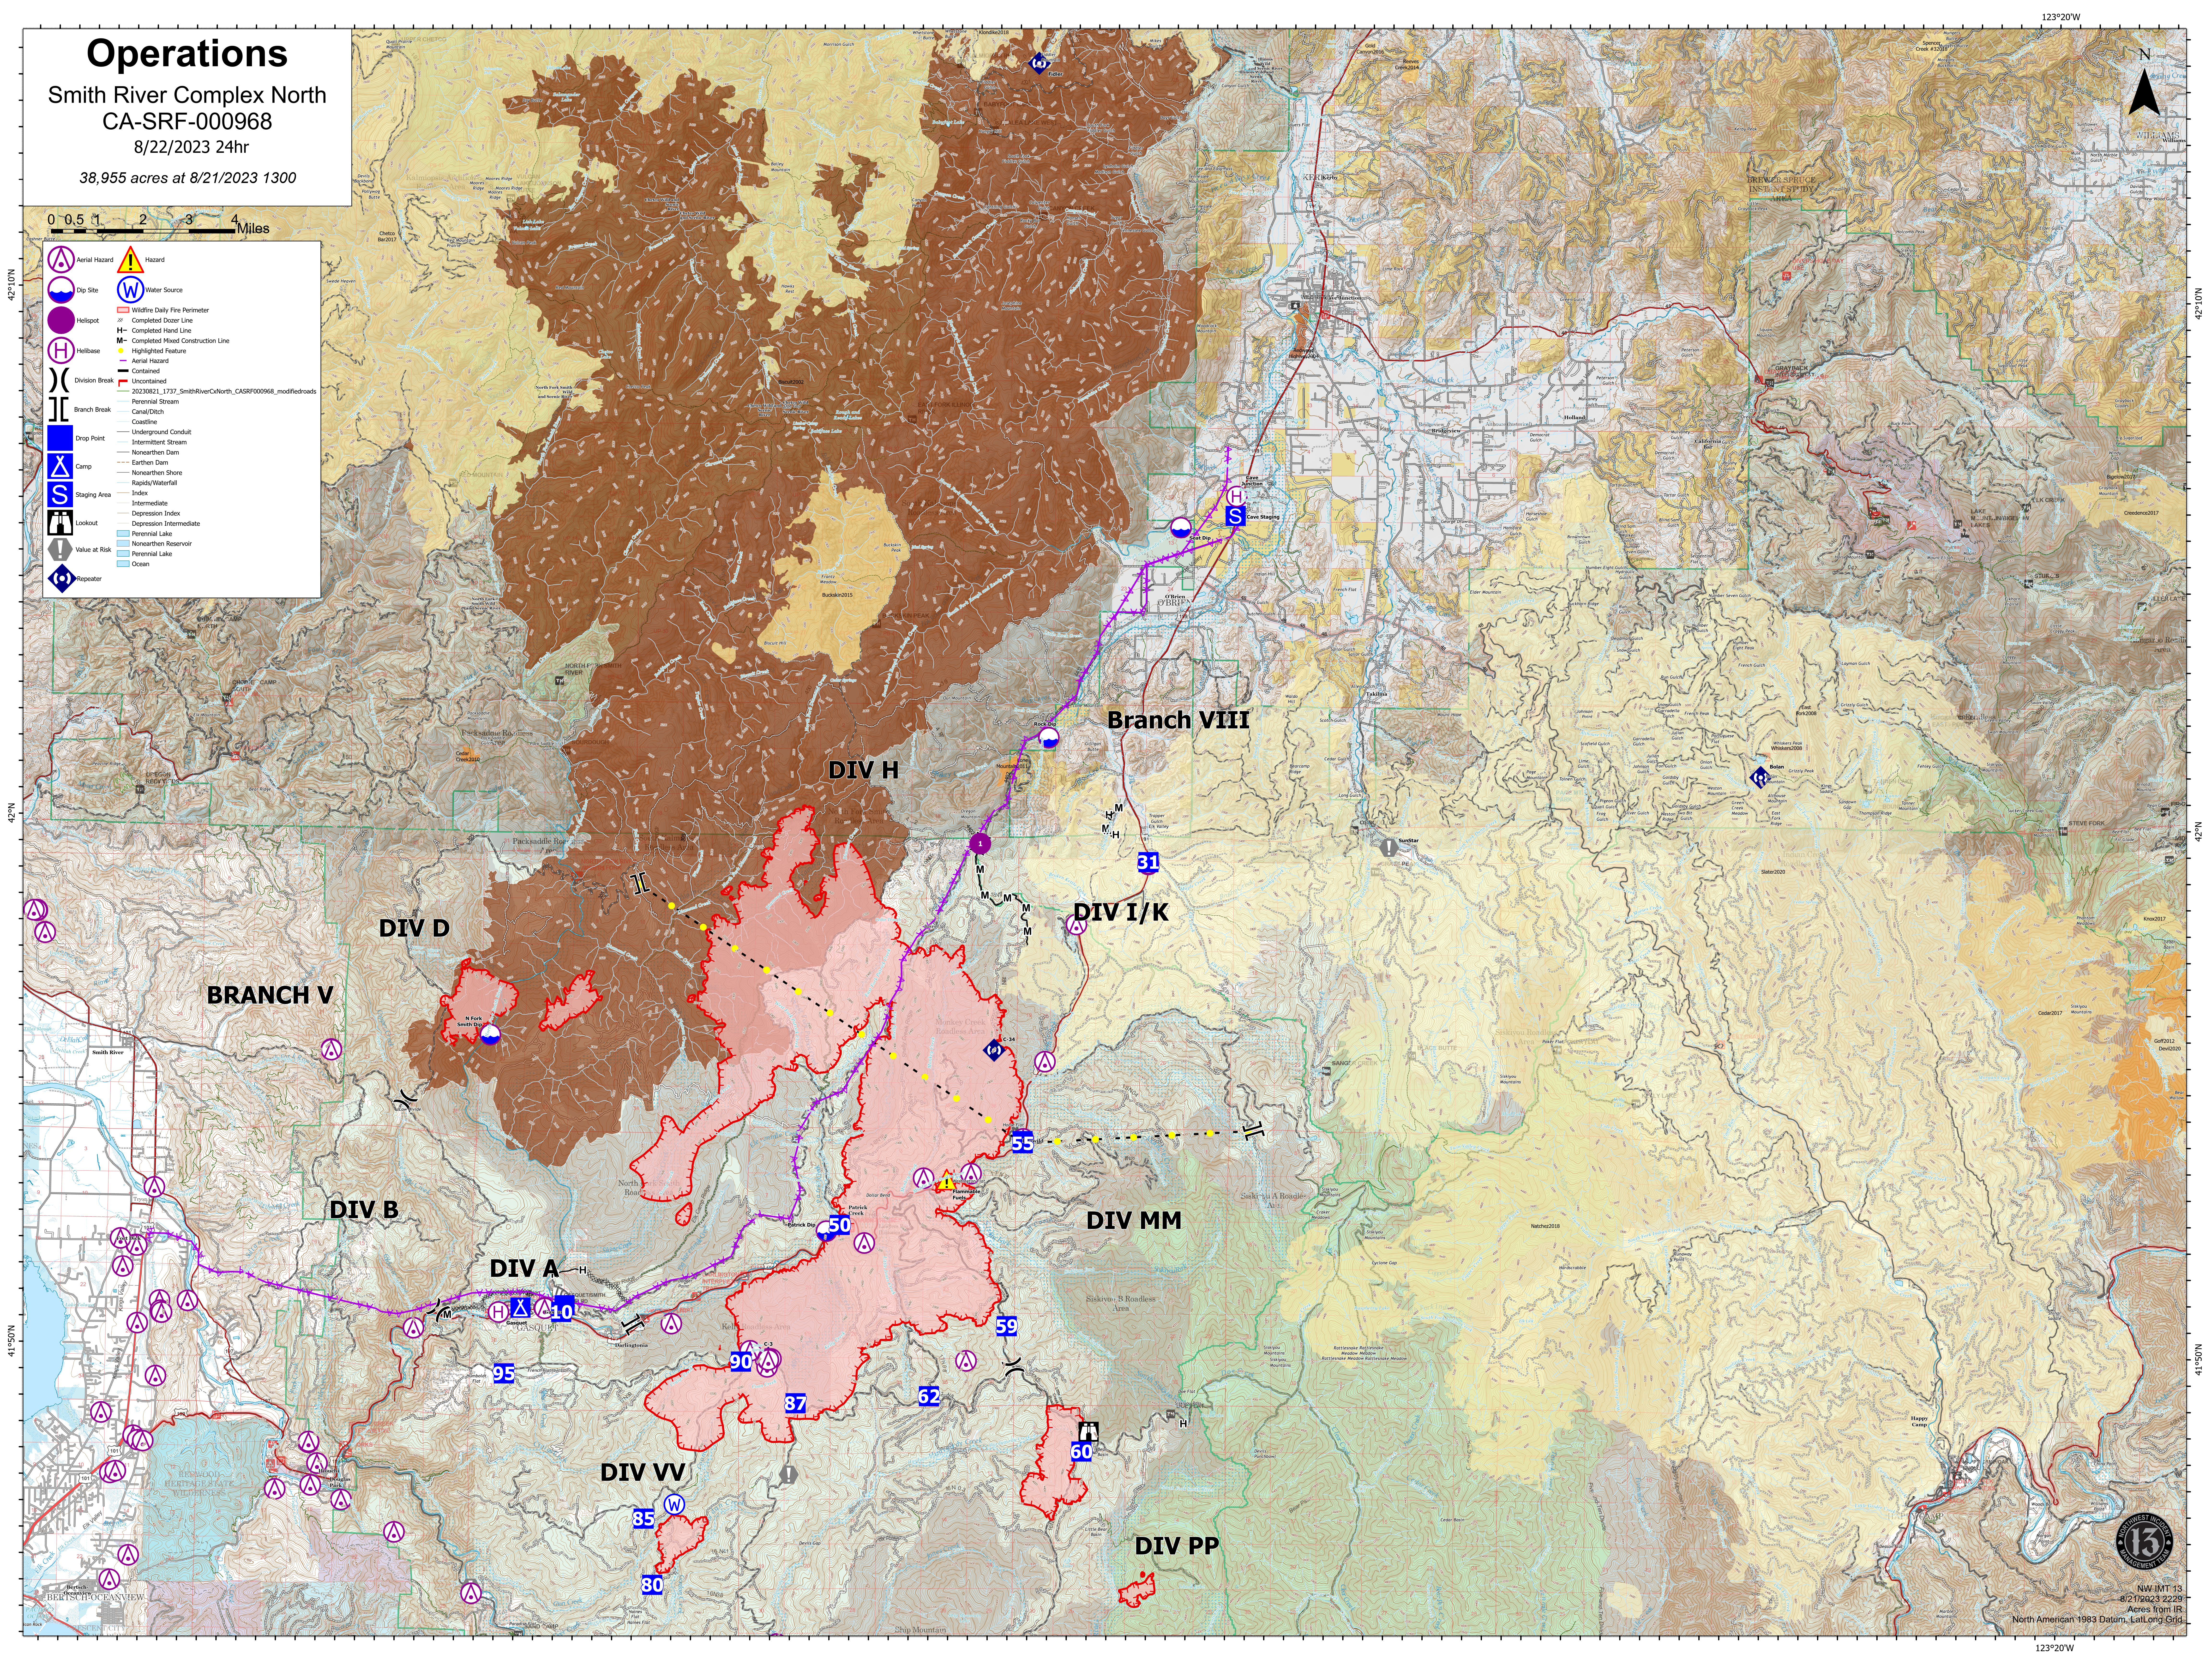

Operations

Smith River Complex North

CA-SRF-000968

8/22/2023 24hr

38,955 acres at 8/21/2023 1300

0 0.5 1 2 3 4 Miles

NW IMT 13
8/21/2023 22:29
Acres from IS
North American 1983 Datum, Lat/Long Grid

123°20'W