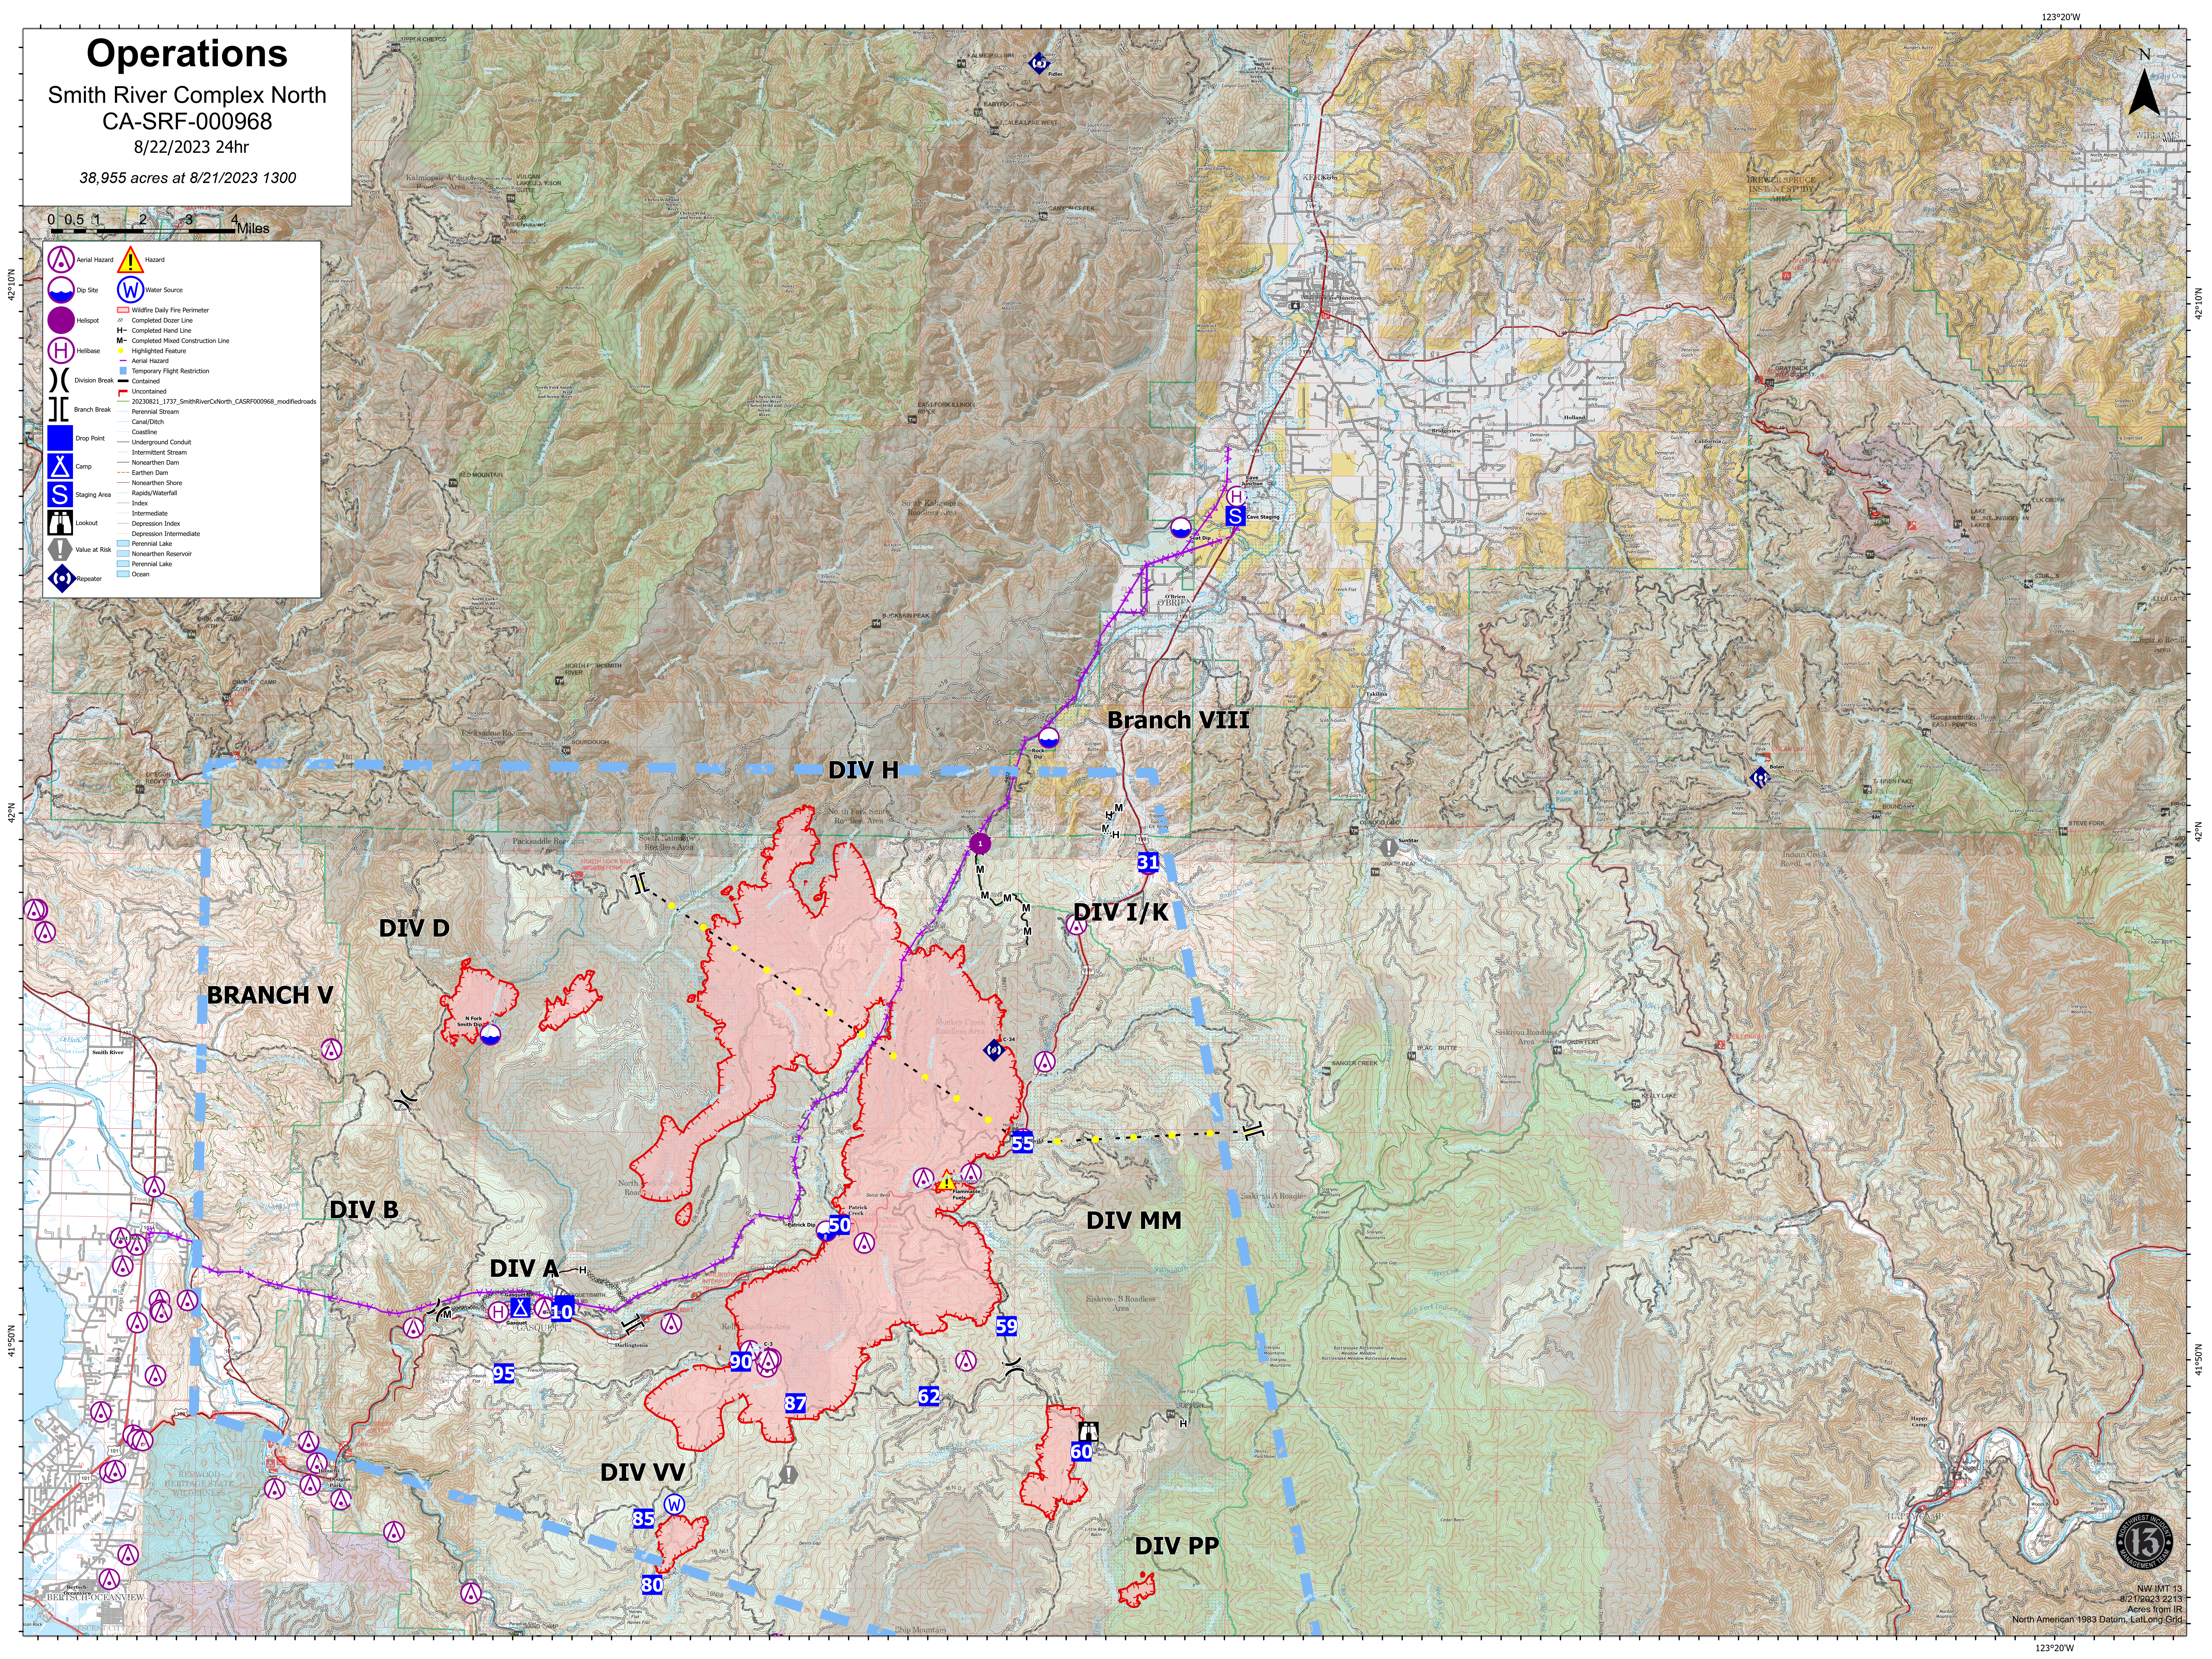

Operations

Smith River Complex North

CA-SRF-000968

8/22/2023 24hr

38,955 acres at 8/21/2023 1300

0 0.5 1 2 3 4 Miles

NW IMT 13
8/21/2023 22:13
Acres from IS
North American 1983 Datum, Lat/Long Grid

123°20'W