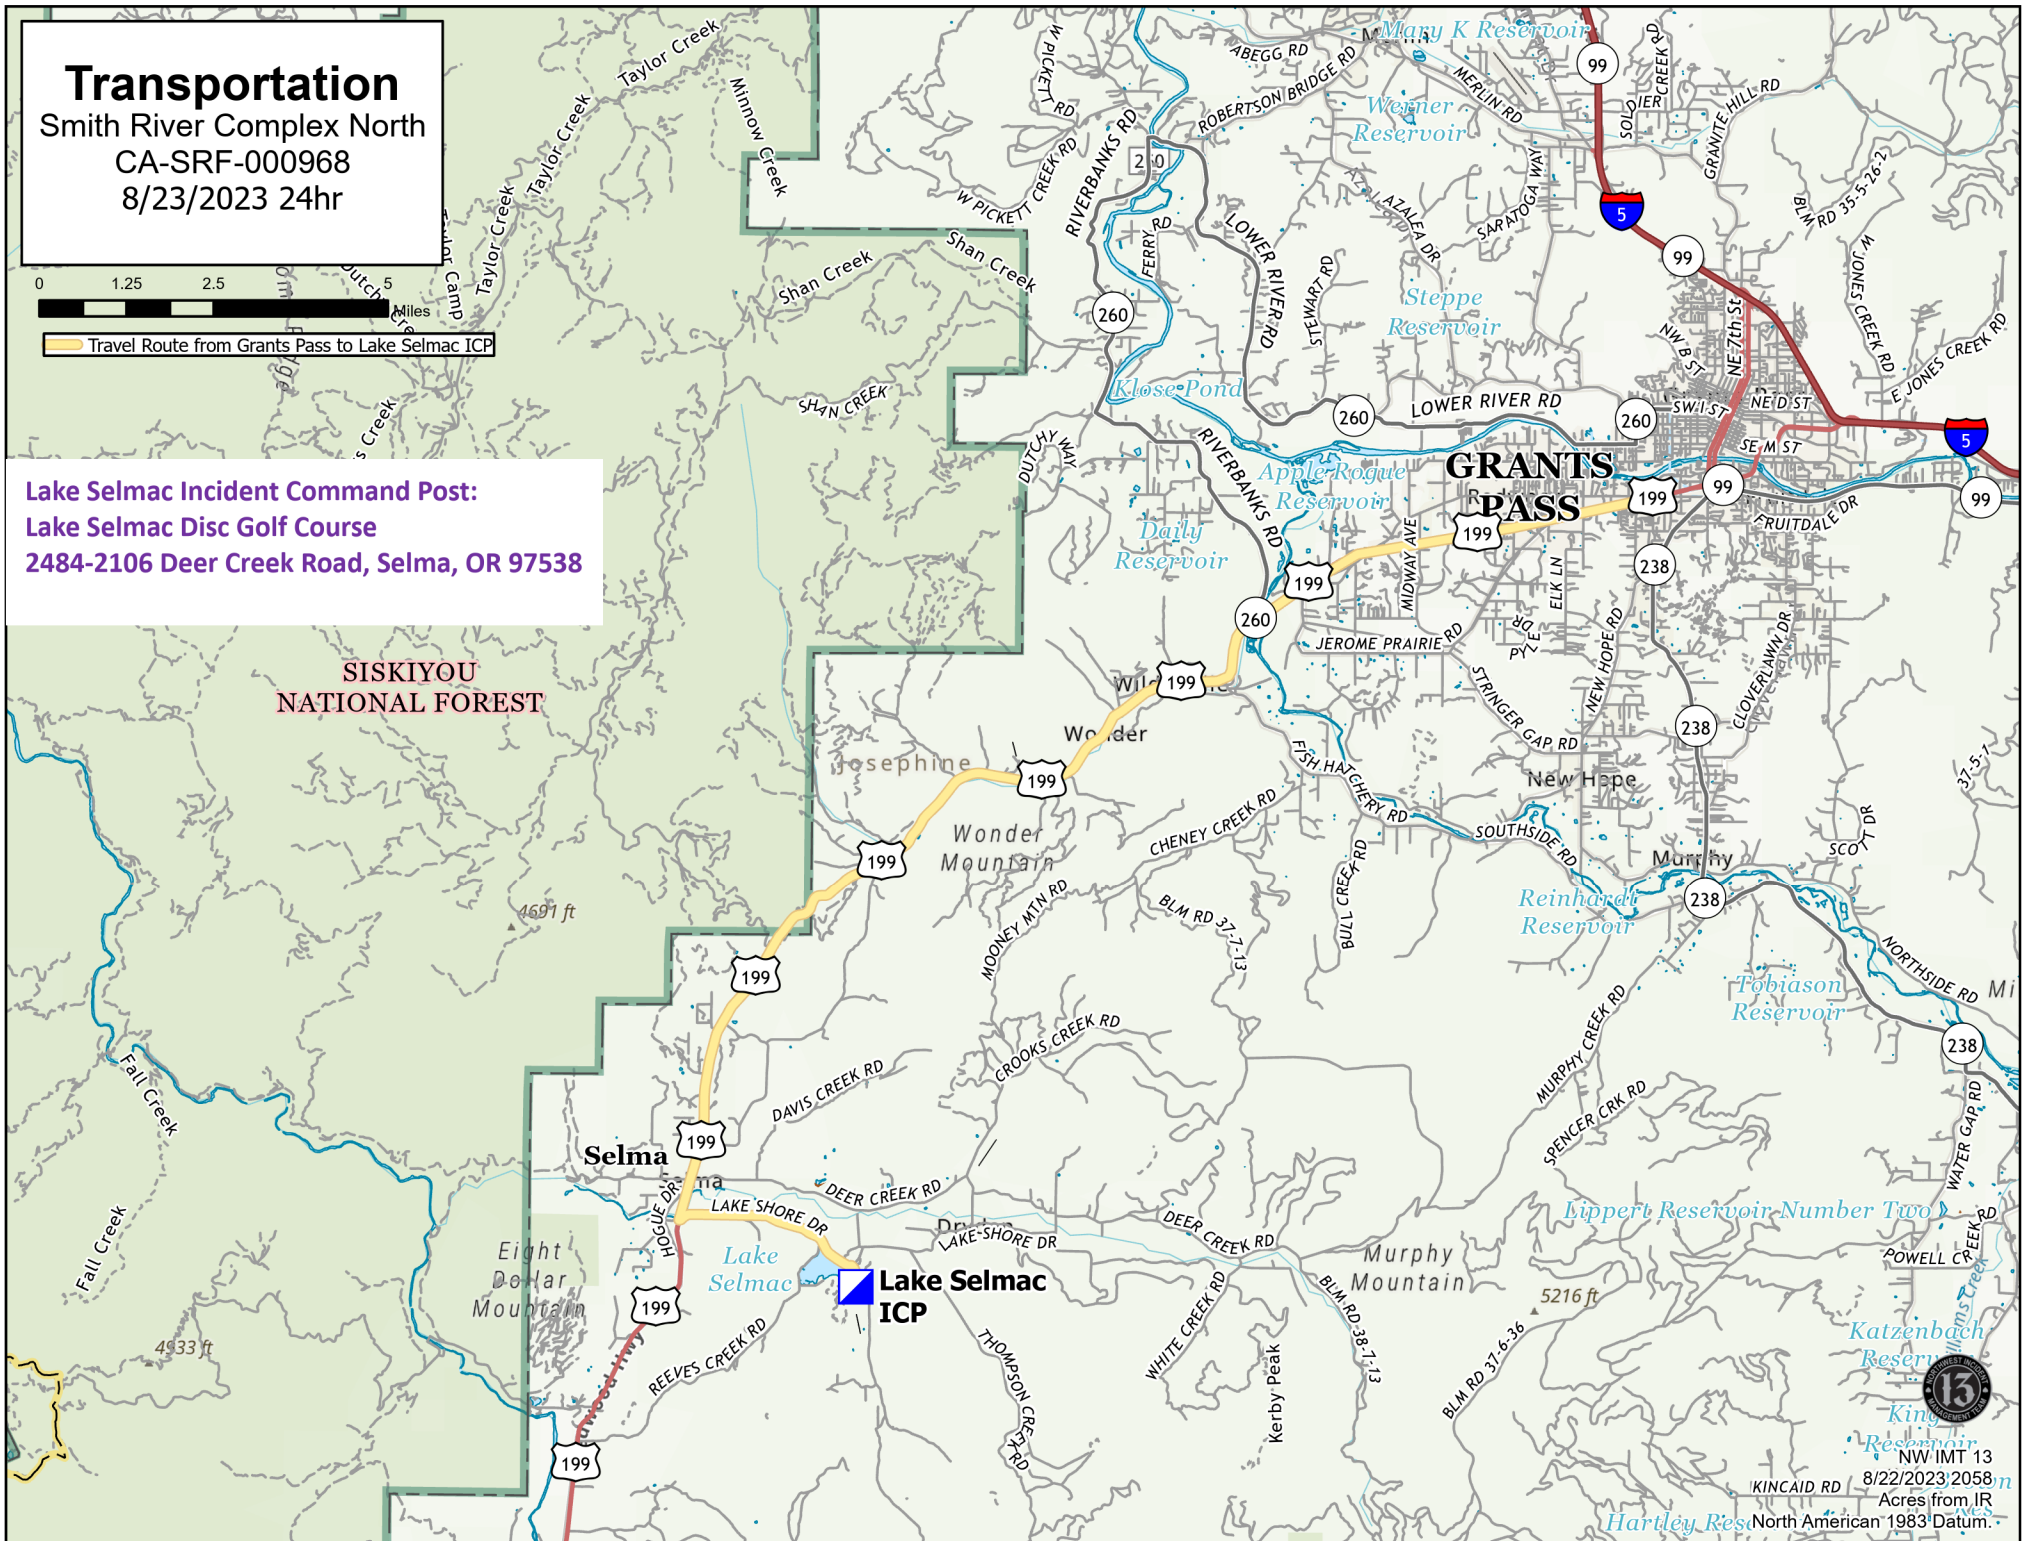

# Transportation

Smith River Complex North

CA-SRF-000968

8/23/2023 24hr

Travel Route from Grants Pass to Lake Selmac ICP

Lake Selmac Incident Command Post:  
Lake Selmac Disc Golf Course  
2484-2106 Deer Creek Road, Selma, OR 97538

King of the Hill Reservoir  
NW IMT 13  
8/22/2023 2058  
Acres from IR  
North American 1983 Datum