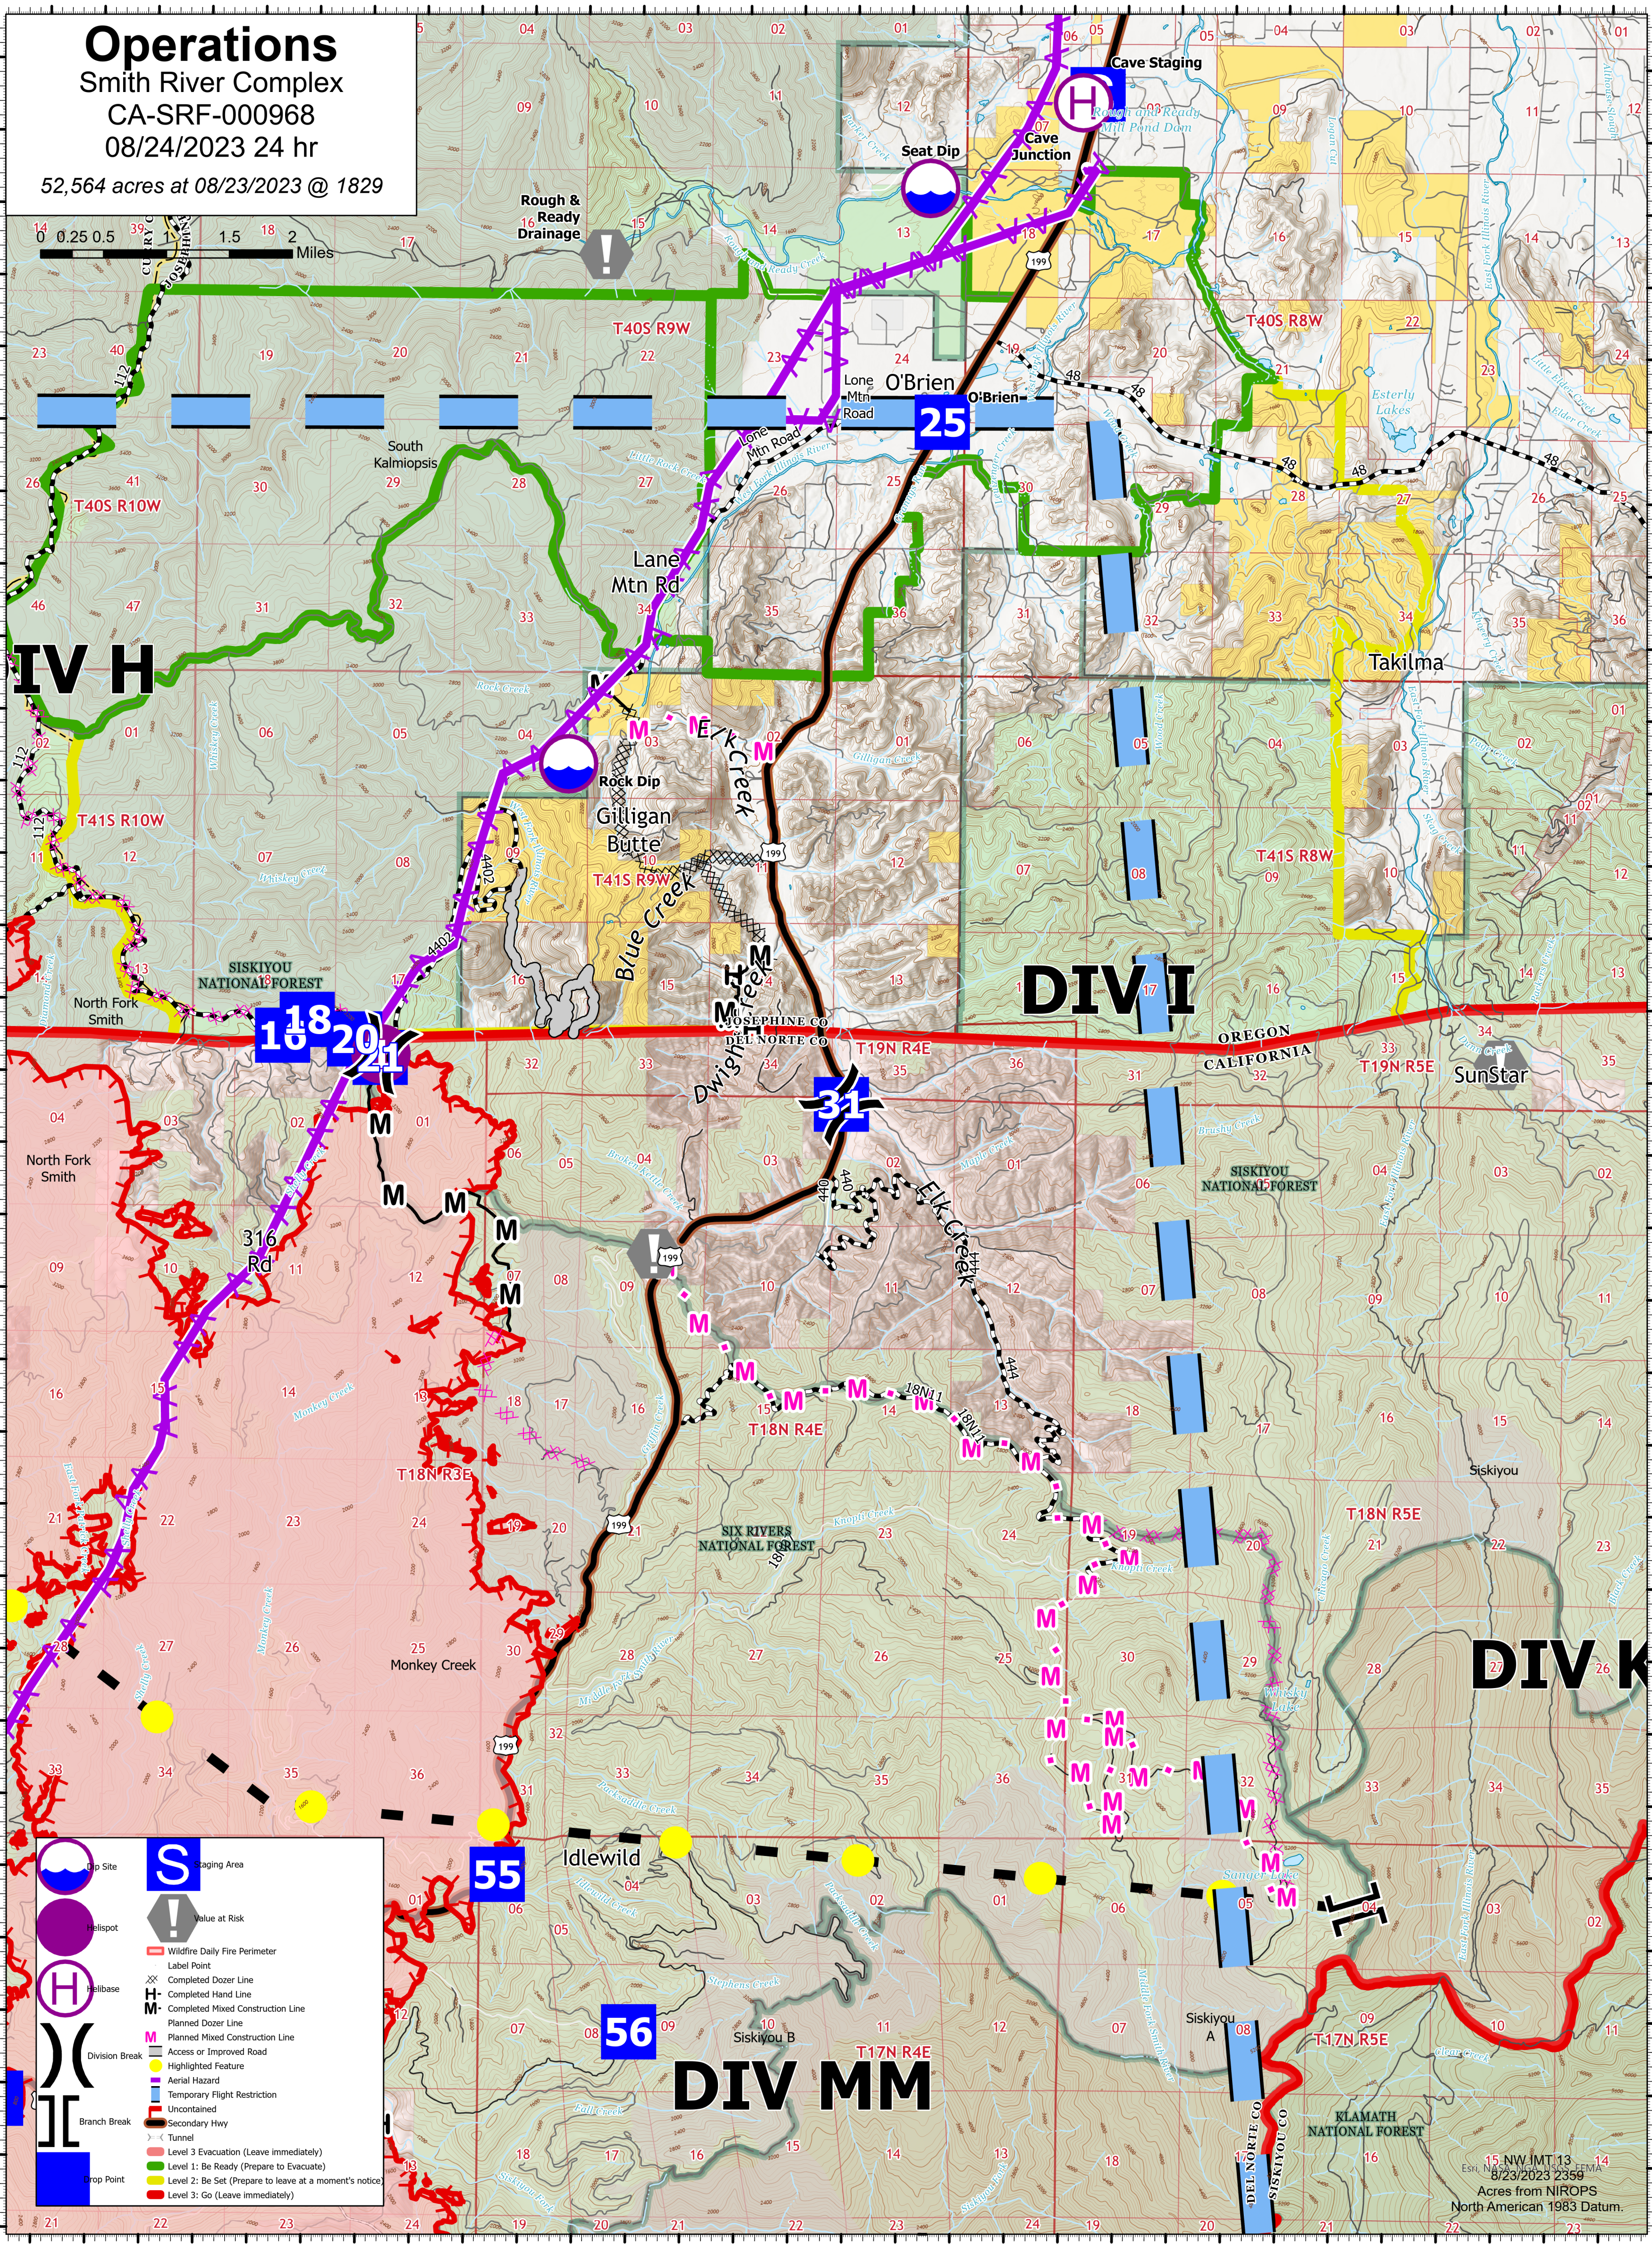

Operations

Smith River Complex

CA-SRF-000968

08/24/2023 24 hr

52,564 acres at 08/23/2023 @ 1829

IV H

DIV I

DIV K

DIV MM
