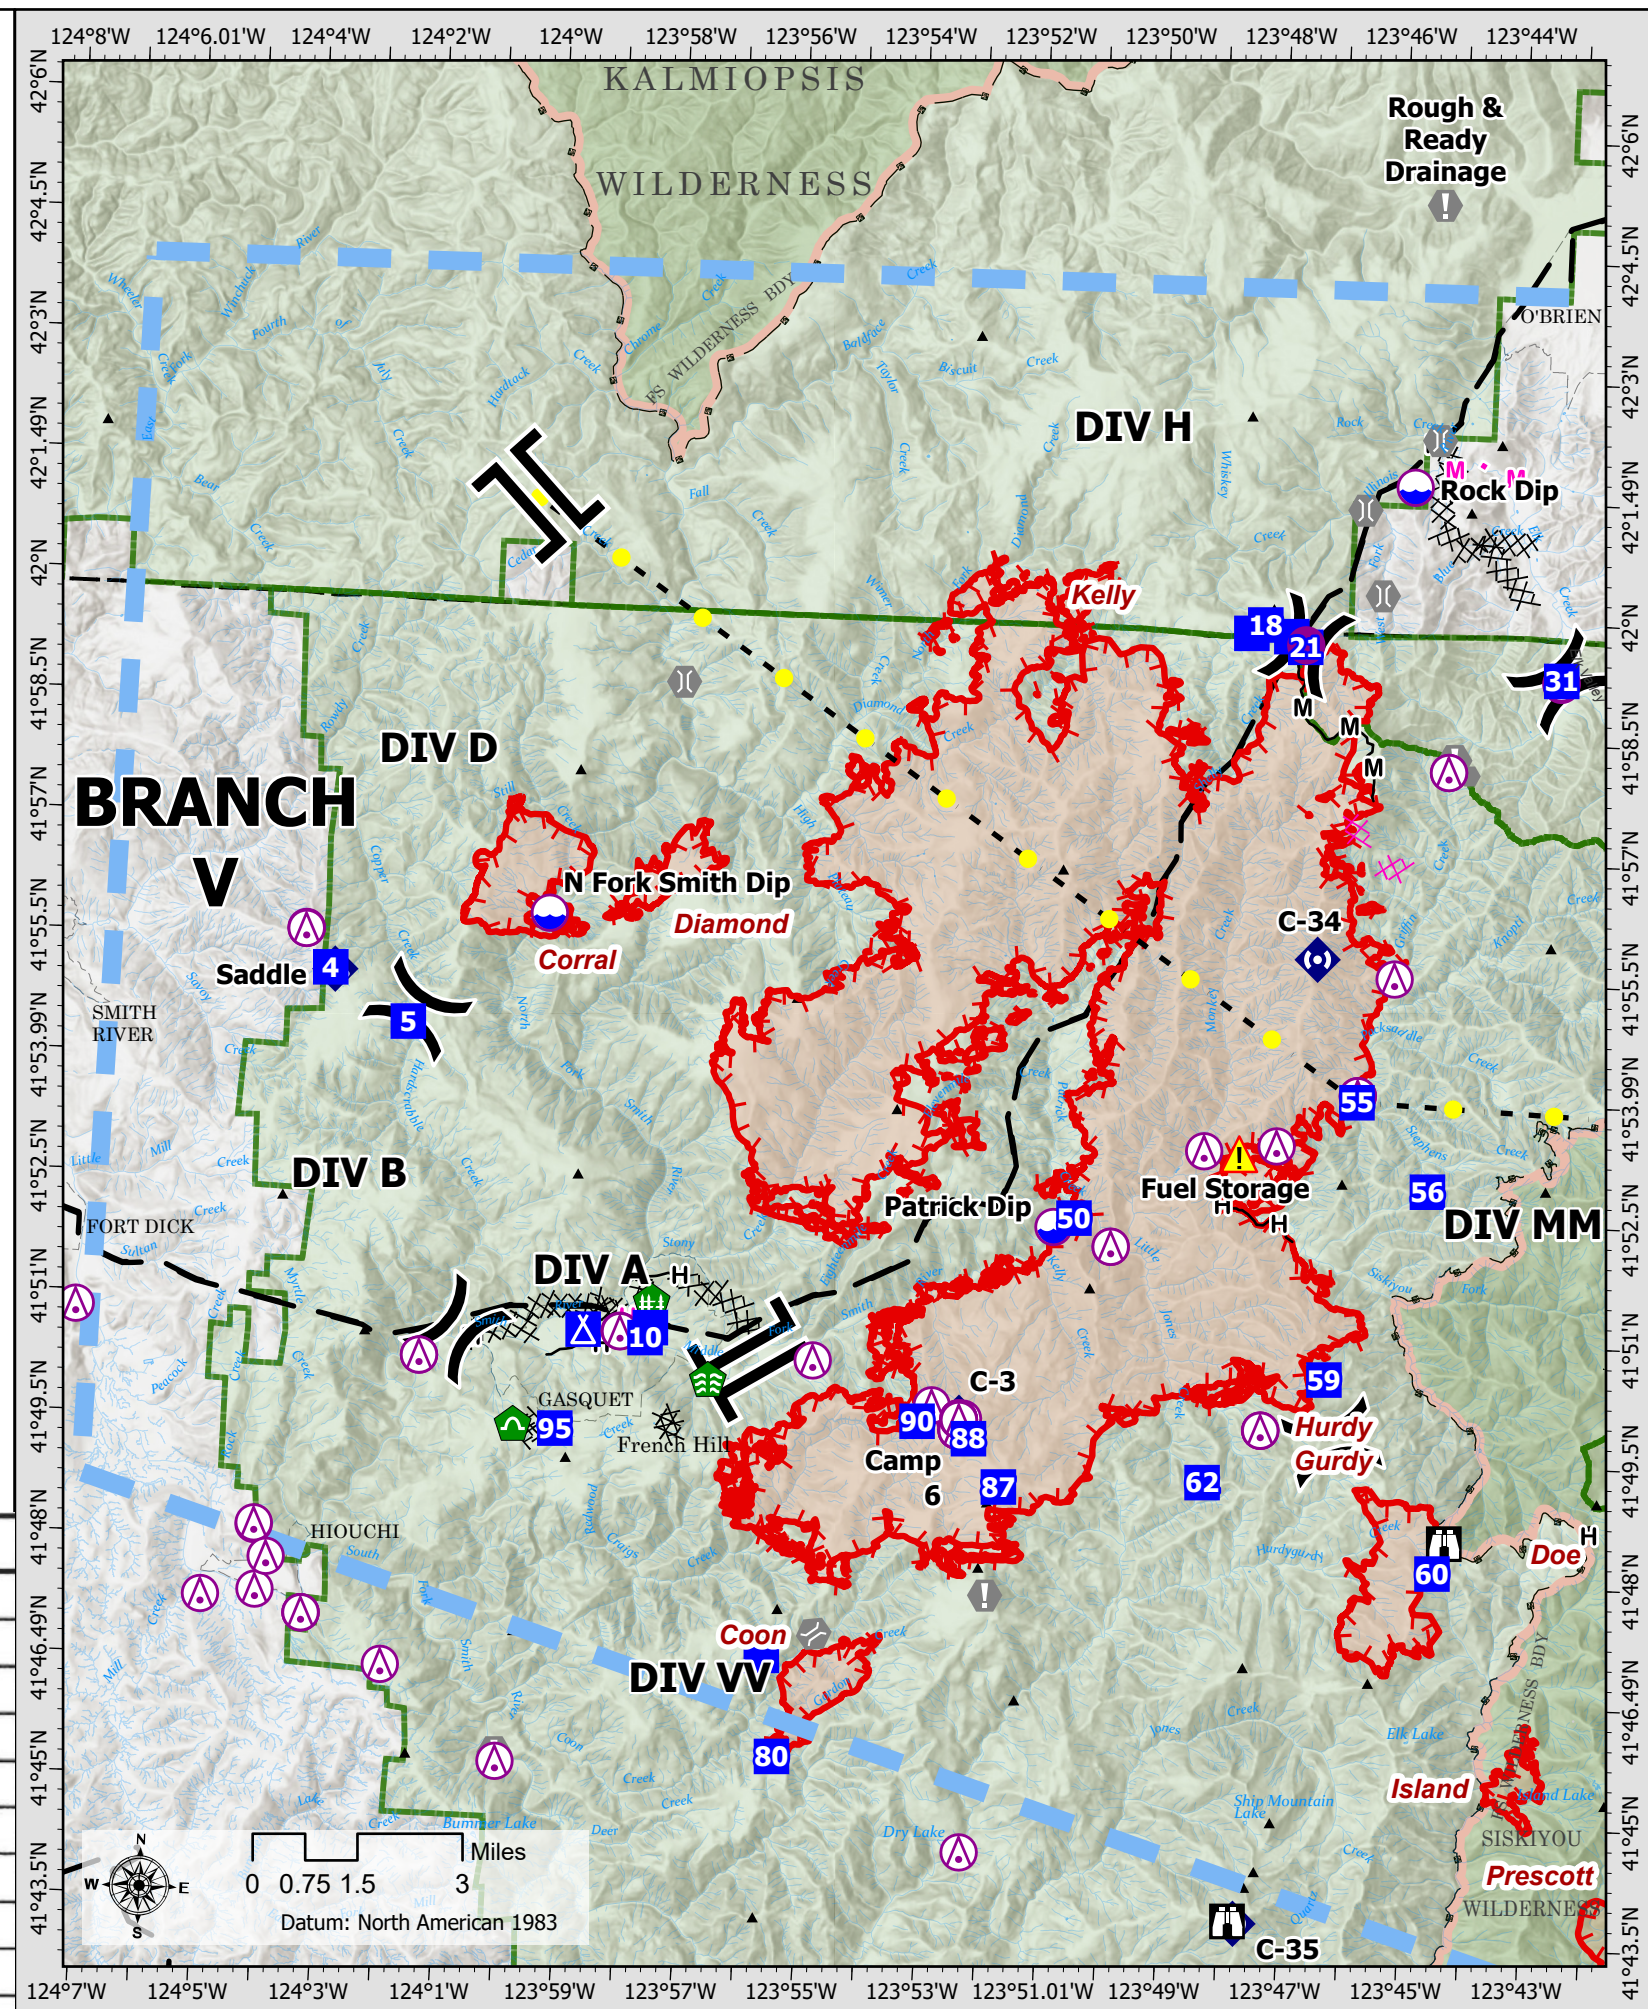

Point Type	Label
Dip Site	N Fork Smith Dip
Dip Site	Patrick Dip
Dip Site	Rock Dip
Dip Site	Seat Dip
Drop Point	10
Drop Point	16
Drop Point	18
Drop Point	20
Drop Point	25
Drop Point	31
Drop Point	4
Drop Point	5
Drop Point	50
Drop Point	55
Drop Point	56
Drop Point	59
Drop Point	60
Drop Point	62
Drop Point	8
Drop Point	80
Drop Point	85
Drop Point	87
Drop Point	88
Drop Point	90
Drop Point	95
Helibase	Cave Junction
Helispot	1
Mobile Weather Unit	Camp 6
Mobile Weather Unit	G-O Road
Mobile Weather Unit	Saddle
Repeater	Bolan
Repeater	C-3
Repeater	C-34
Repeater	C-35

Frequencies	TX	Tone	RX	Tone	AM / FM
Command	164.1750	(T12) 127.3	172.3750	0.0000	FM
AIR / GROUND - TACTICAL	169.4875	0.0000	169.4875	0.0000	FM
AIR/AIR ROTARY WING	126.0750	0.0000	126.0750	0.0000	AM
Helco Briefing					
AIR TACTICS	173.7000	0.0000	173.7000	0.0000	FM
AIR/GROUND COMMAND	173.8500	0.0000	173.8500	0.0000	AM
TOLC			'a UI00		AM
DECK	163.1000	0.0000	163.1000	0.0000	FM
CALCORD - MEDICAL	156.0750	156.7 (6)	156.0750	156.7 (6)	FM
AIRGUARD - Emergency Only	168.6250	110.9 (1)	168.6250	0.0000	FM