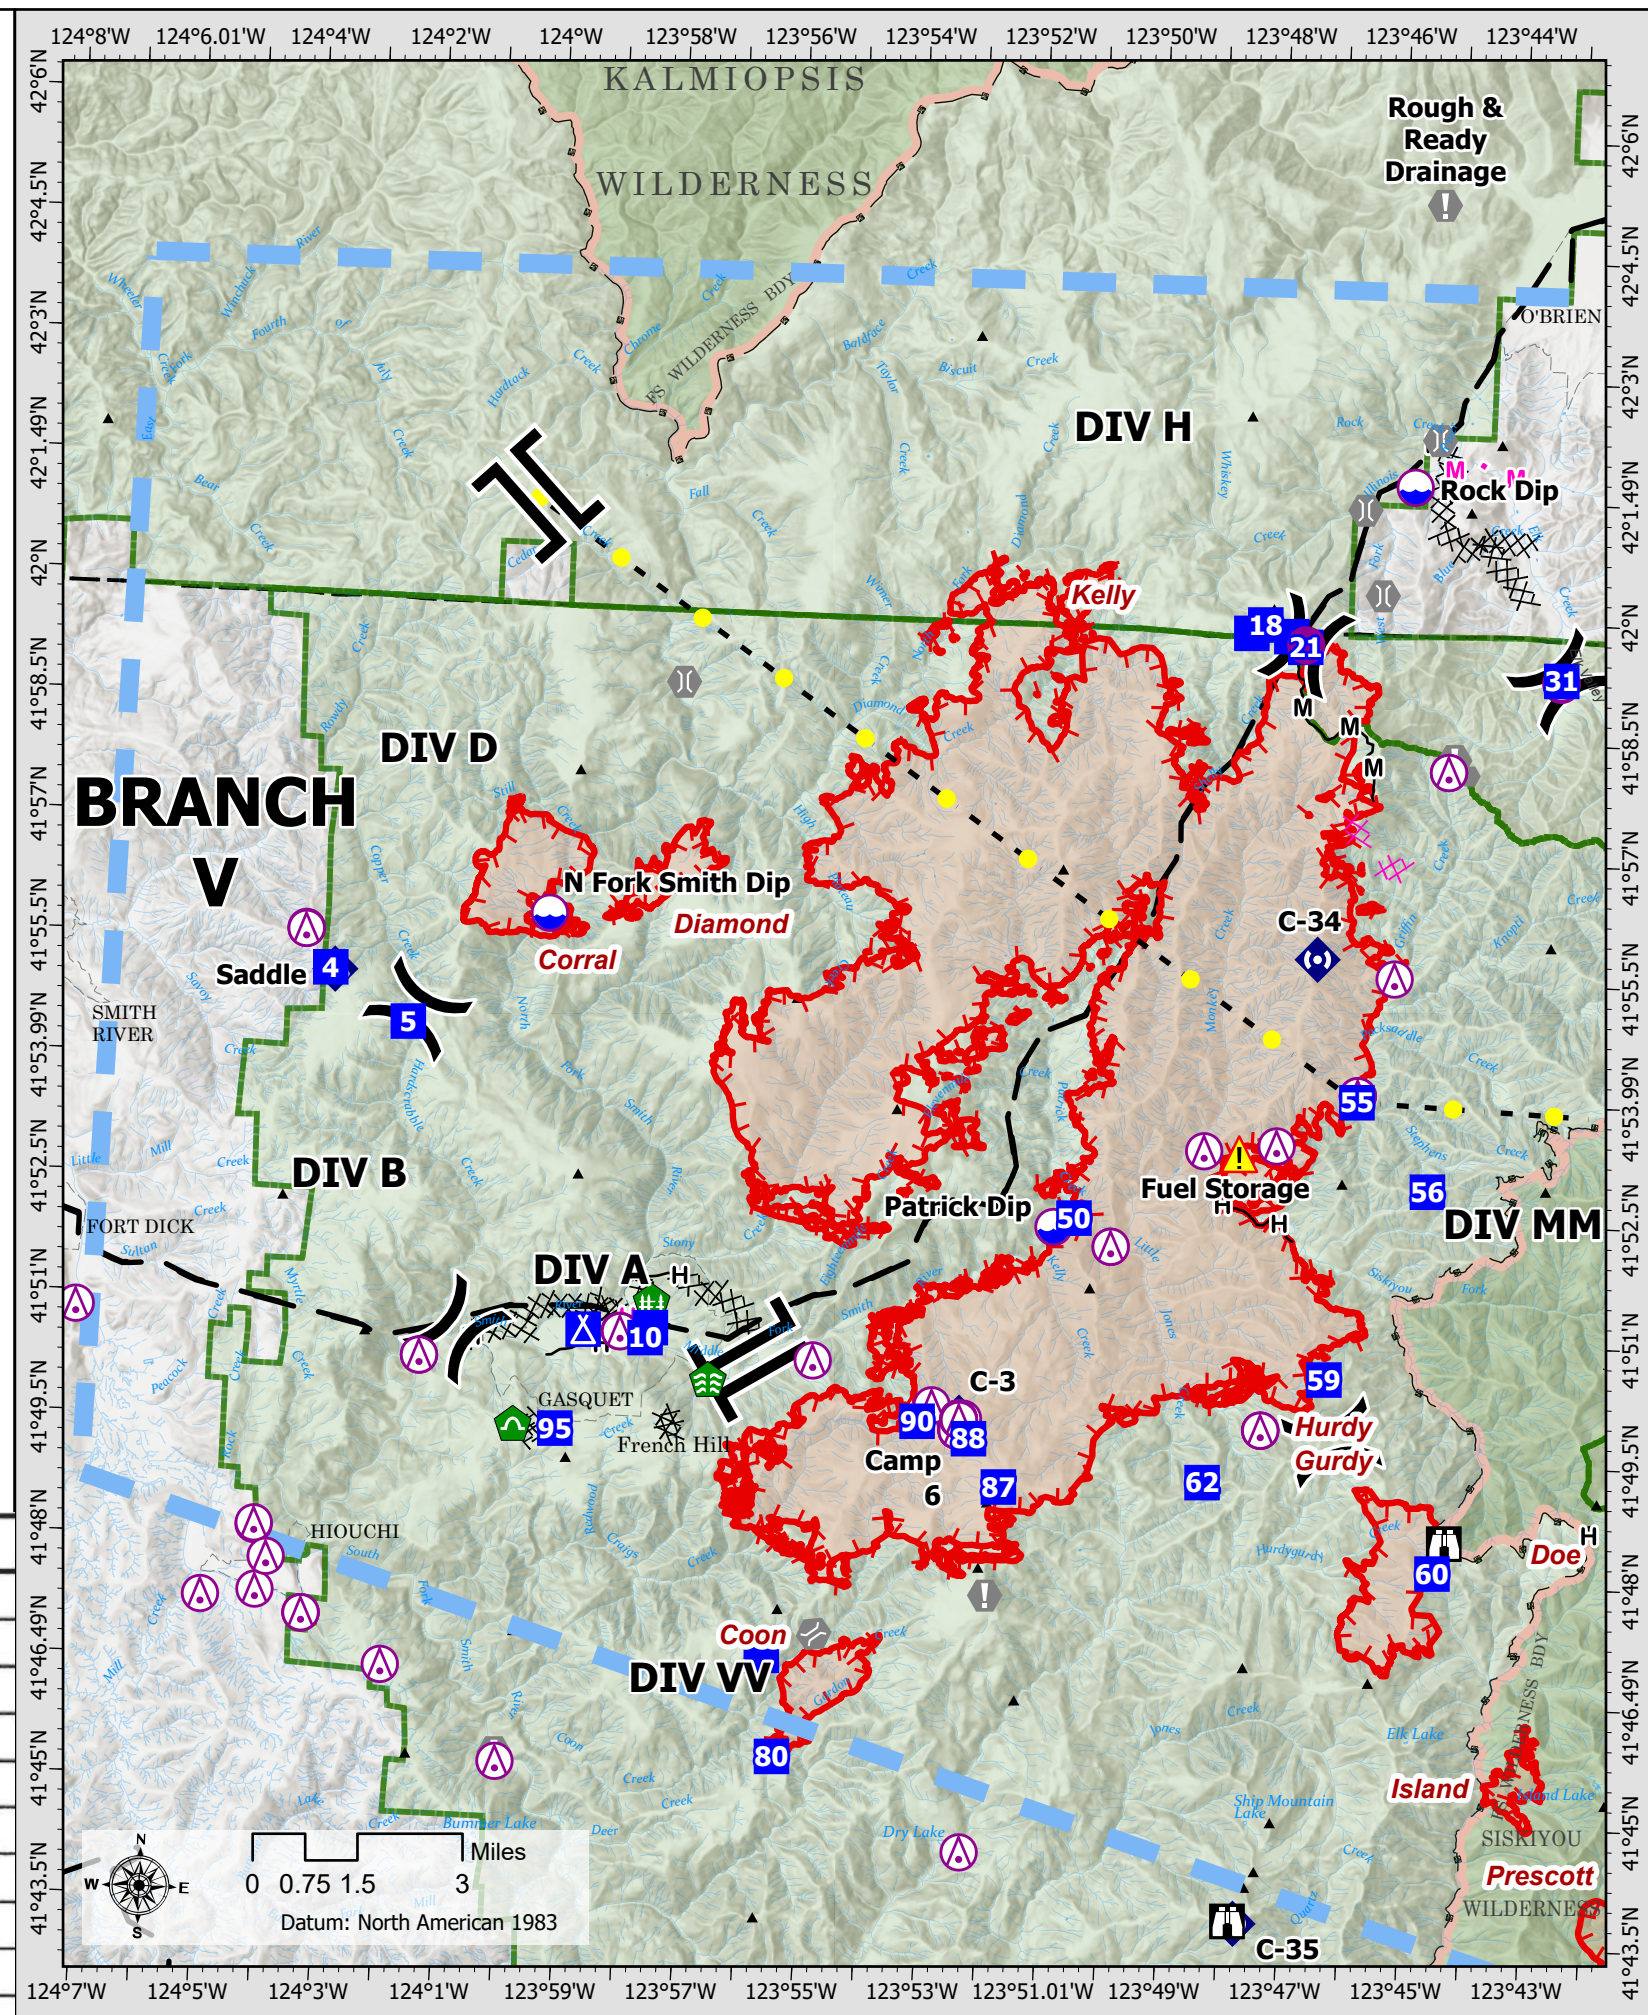

**Smith River Complex - South**

CA-SRF-000968  
8/24/2023

52,563 acres  
updated 08/23/2023 2100

- |                                   |                              |                     |
|-----------------------------------|------------------------------|---------------------|
| Smith River Cx Fire Perimeter     | Highlighted Feature          | Drop Point          |
| Other Incident Fire Perimeter     | Temporary Flight Restriction | Camp                |
| Contained                         | Transmission Lines           | Staging Area        |
| Uncontained                       | Summit; Gap                  | Lookout             |
| Other Uncontained                 | Aerial Hazard                | Value at Risk       |
| Completed Dozer Line              | Dip Site                     | Other               |
| Completed Hand Line               | Helispot                     | Fire Station        |
| Completed Mixed Construction Line | Helibase                     | Mobile Weather Unit |
| Planned Dozer Line                | Division Break               | Repeater            |
| Planned Hand Line                 | Branch Break                 |                     |
| Planned Mixed Construction Line   | Incident Command Post        |                     |

Datum: North American 1983

Point Type	Label
Dip Site	N Fork Smith Dip
Dip Site	Patrick Dip
Dip Site	Rock Dip
Dip Site	Seat Dip
Drop Point	10
Drop Point	16
Drop Point	18
Drop Point	20
Drop Point	25
Drop Point	31
Drop Point	4
Drop Point	5
Drop Point	50
Drop Point	55
Drop Point	56
Drop Point	59
Drop Point	60
Drop Point	62
Drop Point	8
Drop Point	80
Drop Point	85
Drop Point	87
Drop Point	88
Drop Point	90
Drop Point	95
Helibase	Cave Junction
Helispot	1
Mobile Weather Unit	Camp 6
Mobile Weather Unit	G-O Road
Mobile Weather Unit	Saddle
Repeater	Bolan
Repeater	C-3
Repeater	C-34
Repeater	C-35