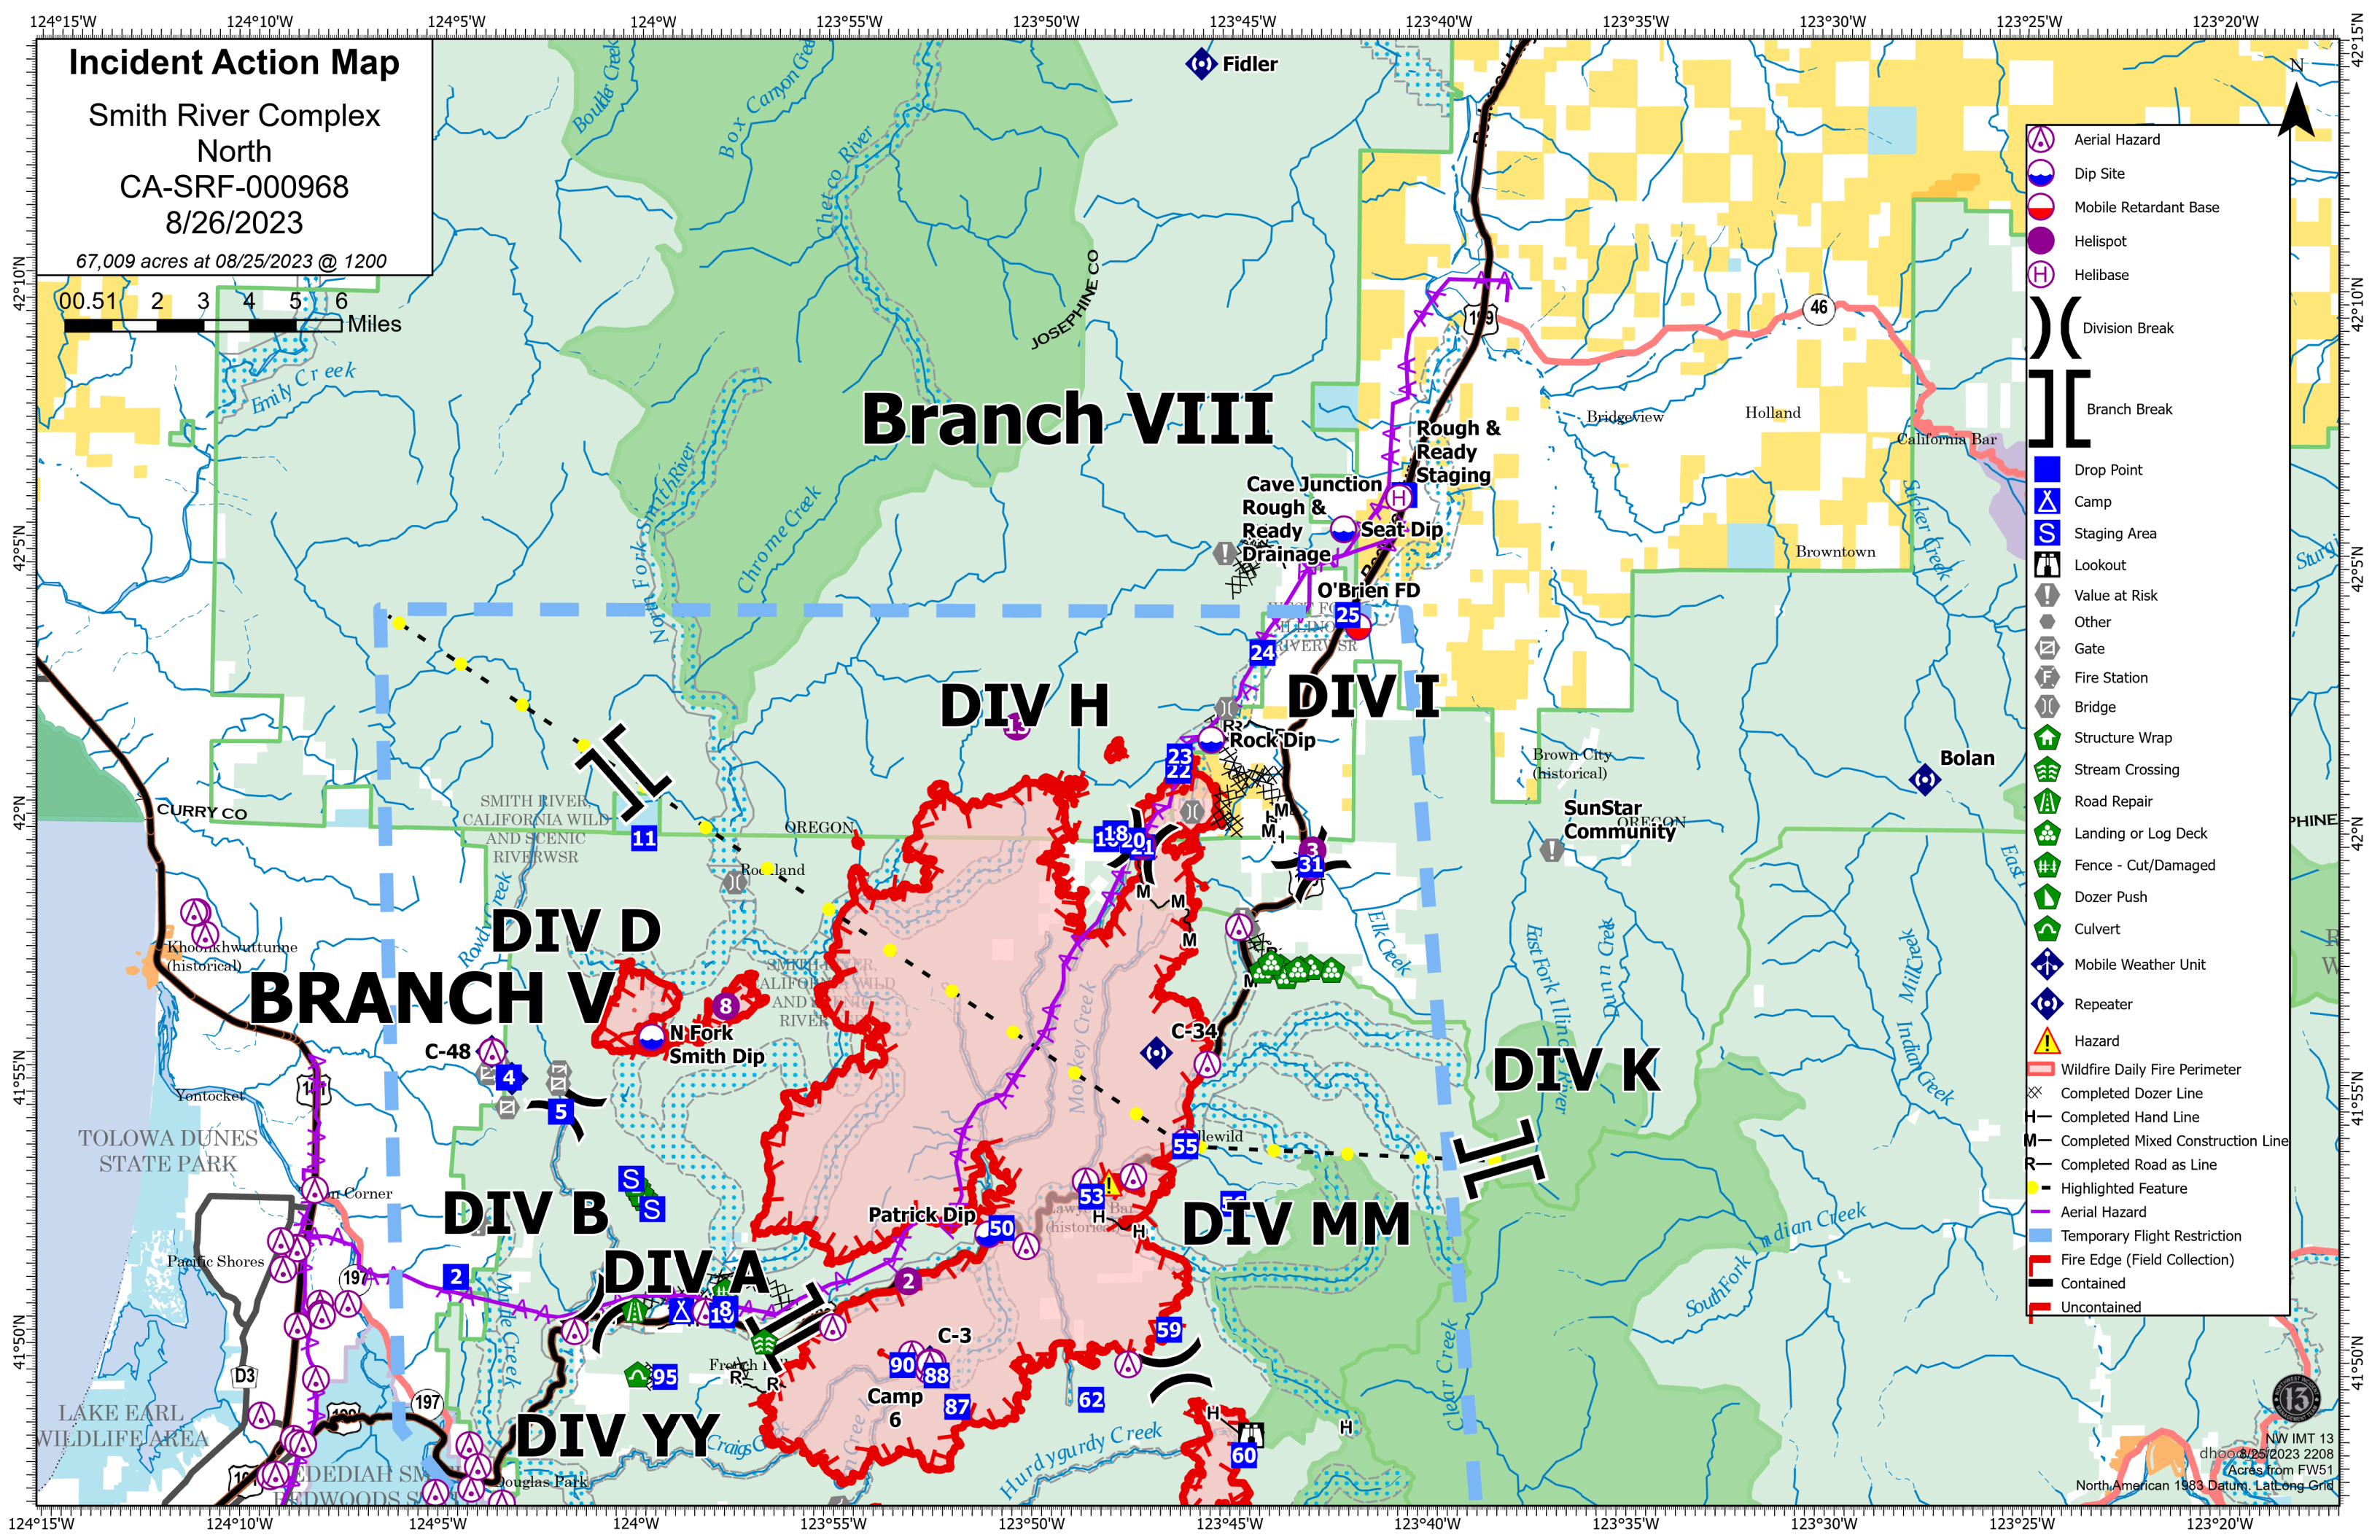

Incident Action Map

Smith River Complex
North
CA-SRF-000968
8/26/2023

67,009 acres at 08/25/2023 @ 1200

Branch VIII

BRANCH V

DIV H

DIV I

DIV K

DIV MM

DIV B

DIV A

DIV YY

TOLOWA DUNES STATE PARK

LAKE EARL WILDLIFE AREA

WEDDIAH SMITH REDWOODS STATE PARK

NW IMT 13
dhoo/25/2023 2208
Acres from FW51
North American 1983 Datum, Lat Long Grid