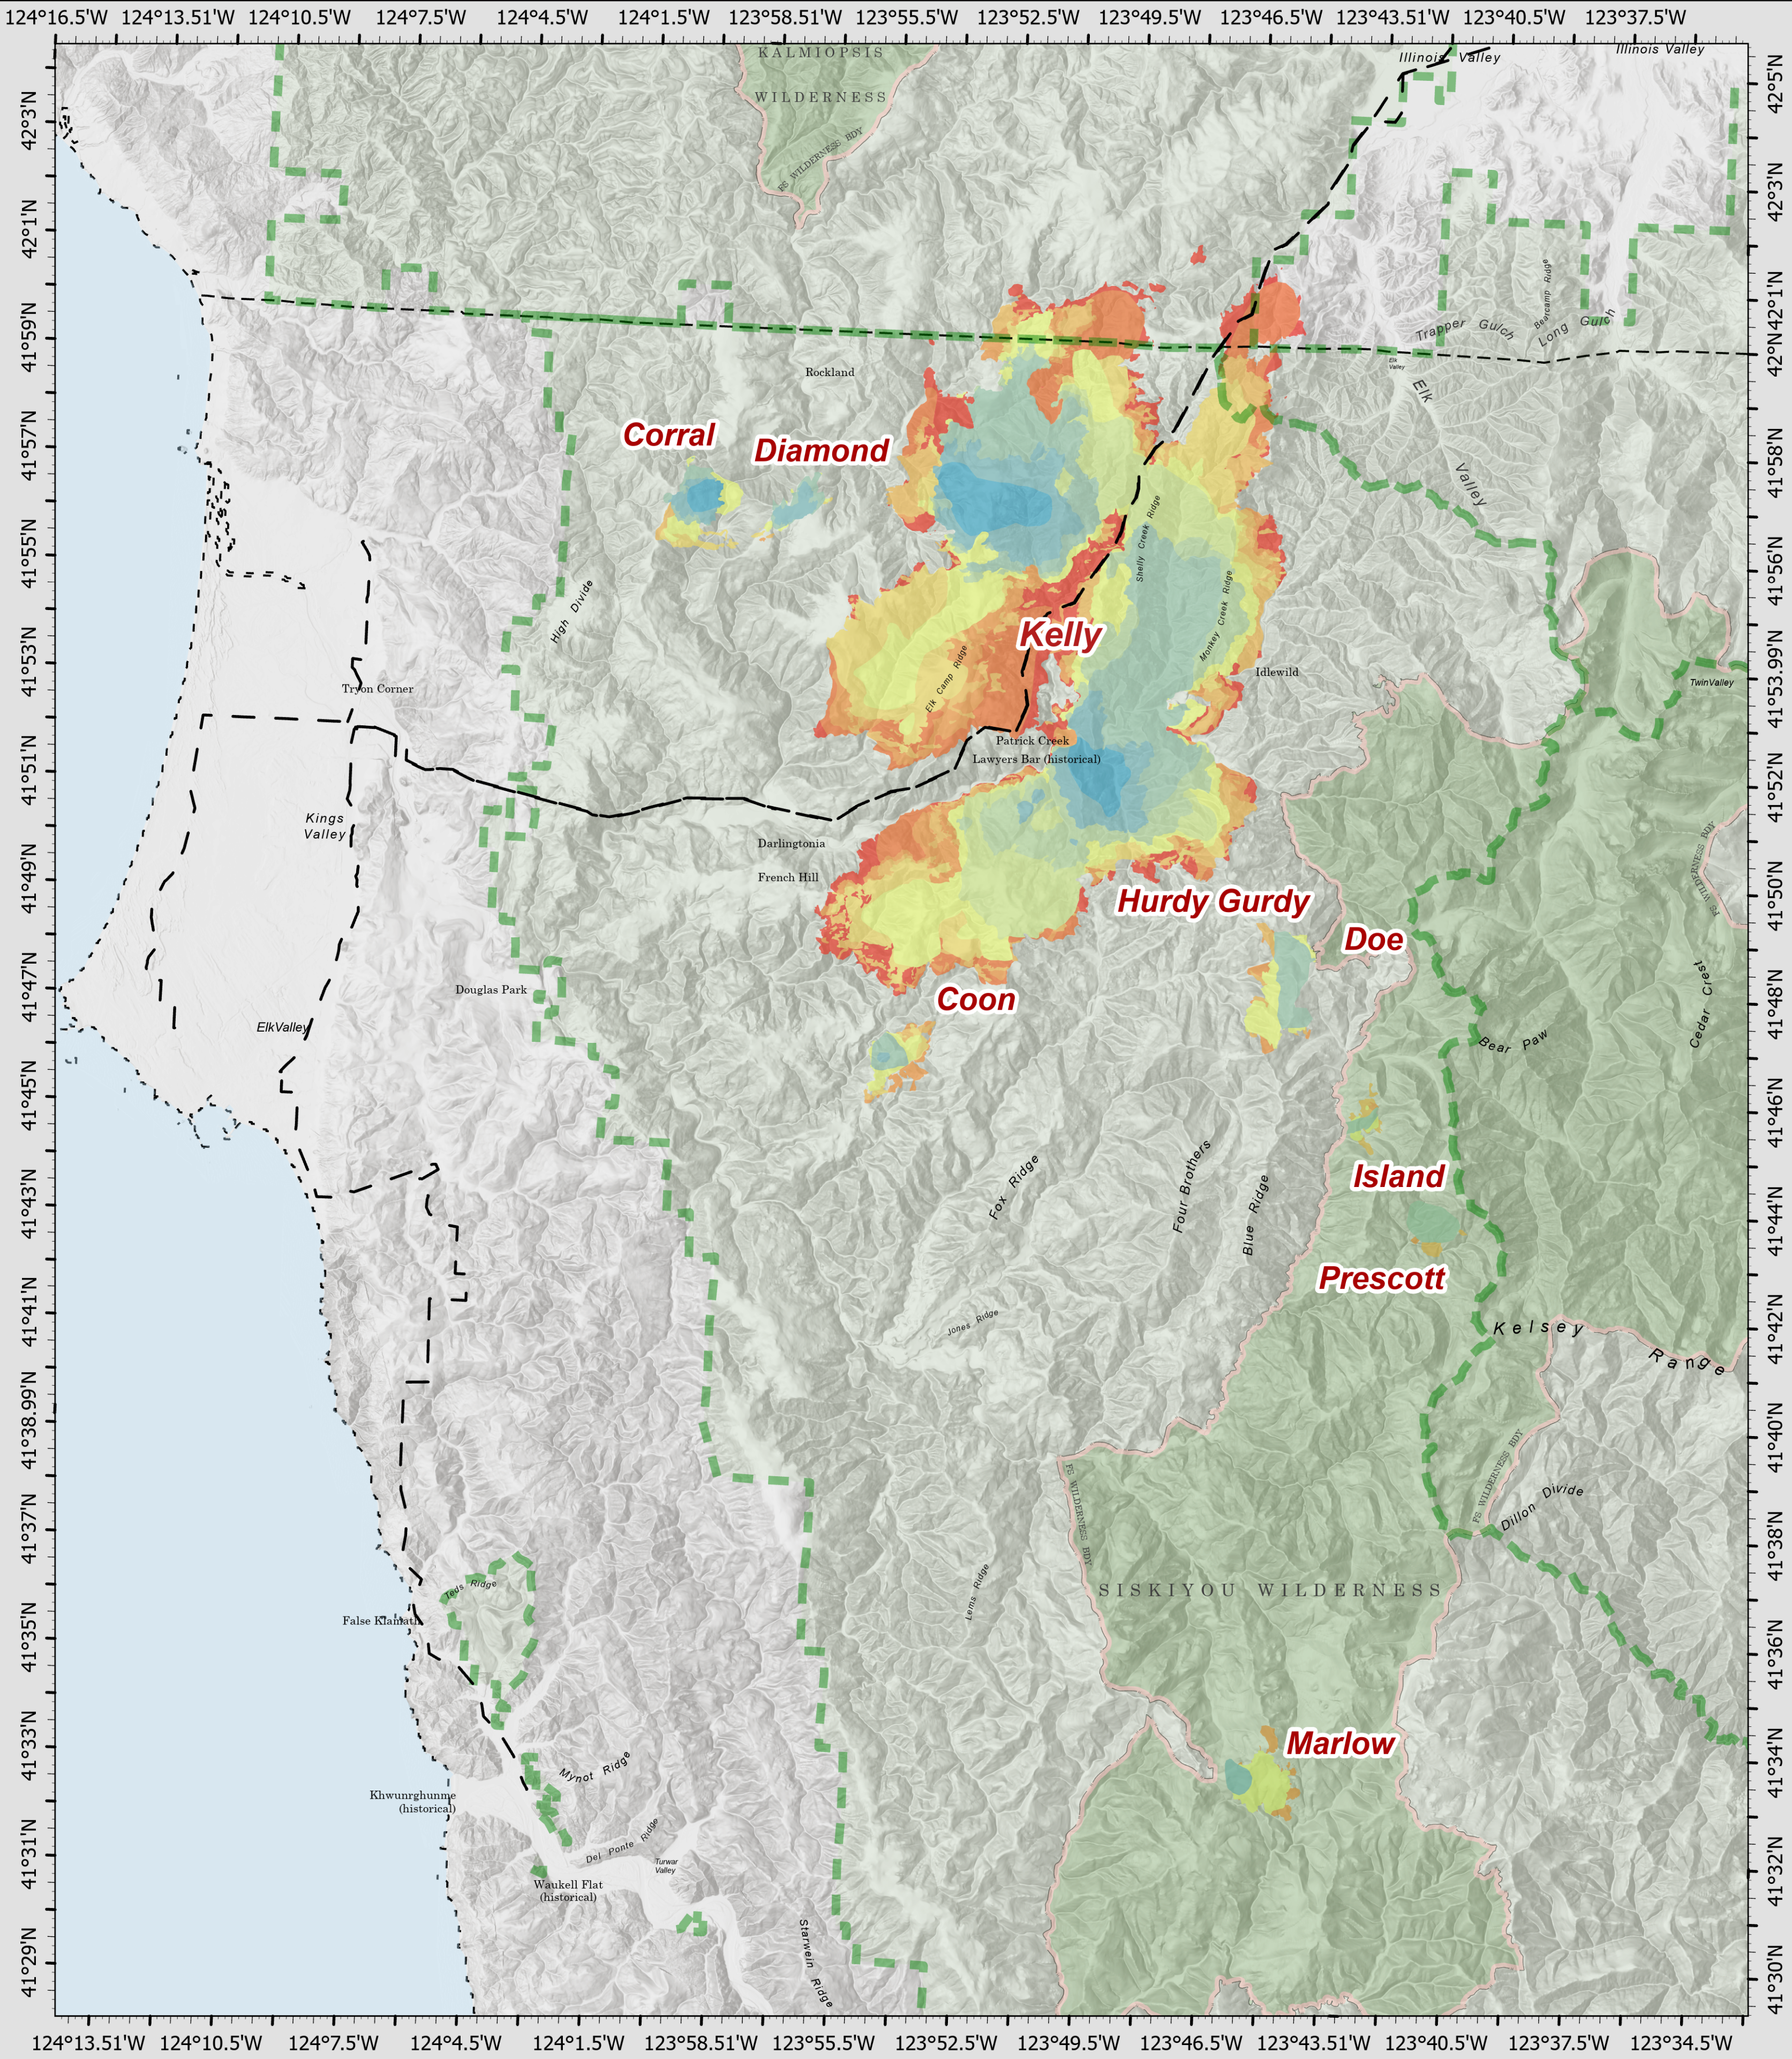

PROGRESSION

08/26/2023

Smith River Complex - South
 CA-SRF-000968
 08/26/2023
 67,009 acres
 Updated 08/25/2023 1245

20230816 @ 2035	2,581ac	+2,581ac	20230822 @ 2300	46,320ac	+7,389ac
20230817 @ 2228	7,117ac	+4,536ac	20230823 @ 2100	51,506ac	+5,186ac
20230818 @ 2359	17,793ac	+10,676ac	20230824 @ 1530	56,102ac	+4,596ac
20230819 @ 1508	22,350ac	+4,557ac	20230824 @ 1943	62,141ac	+6,039ac
20230820 @ 2300	28,678ac	+6,328ac	20230825 @ 1225	67,054ac	+4,913ac
20230821 @ 1300	38,931ac	+10,253ac			