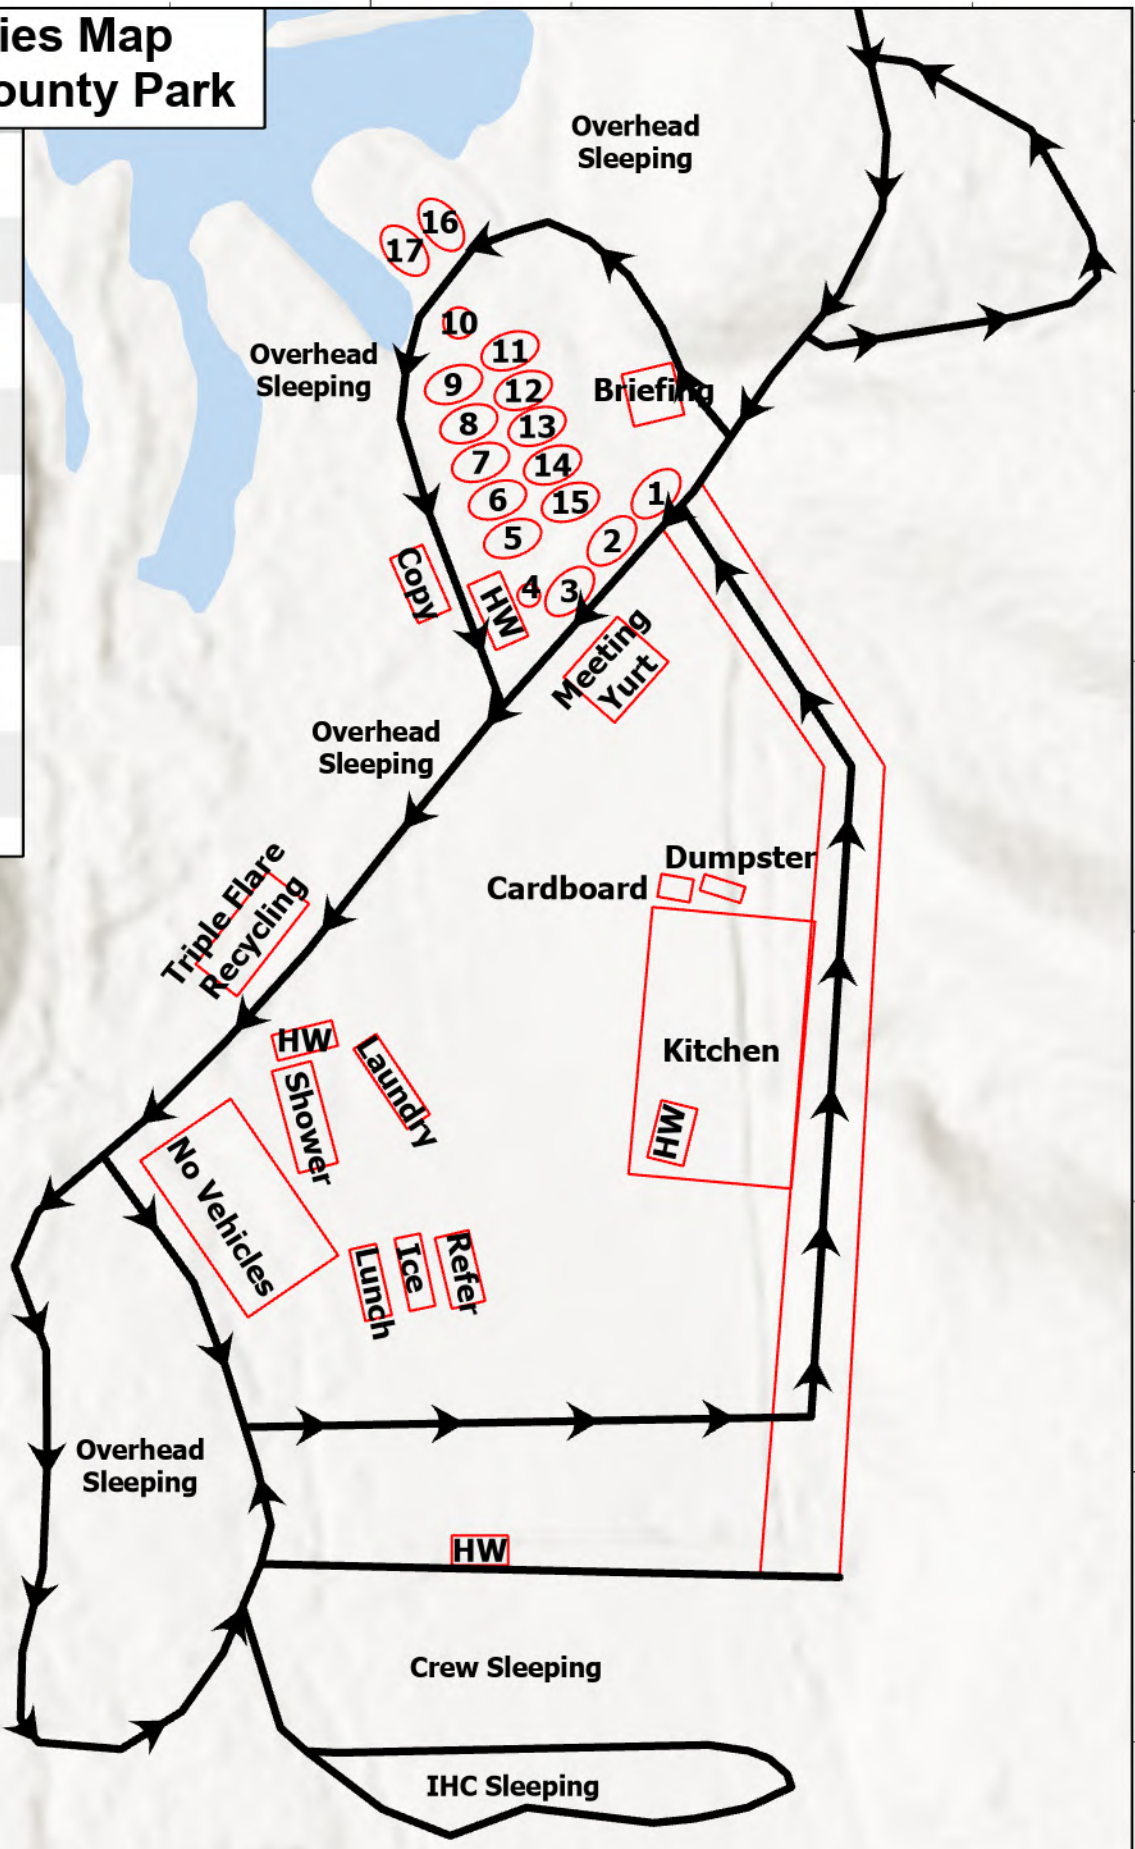

Camp Facilities Map Lake Selmac County Park

42°15.5'N

42°15.5'N

Security	1
Communications	2
Medical	3
Ordering	4
Check-in/Demob	5
Plans	6
GIS/Situation	7
Logistics	8
IC/Liason	9
HR/Training	10
Operations	11
Resources/Air Ops	12
Safety/FBAN/IMET	13
PIO	14
Finance	15
Agency Administrators	16
Meeting Yurt	17

Ground support and supply moved to 30365 Redwood Hwy Cave Junction, OR 97523