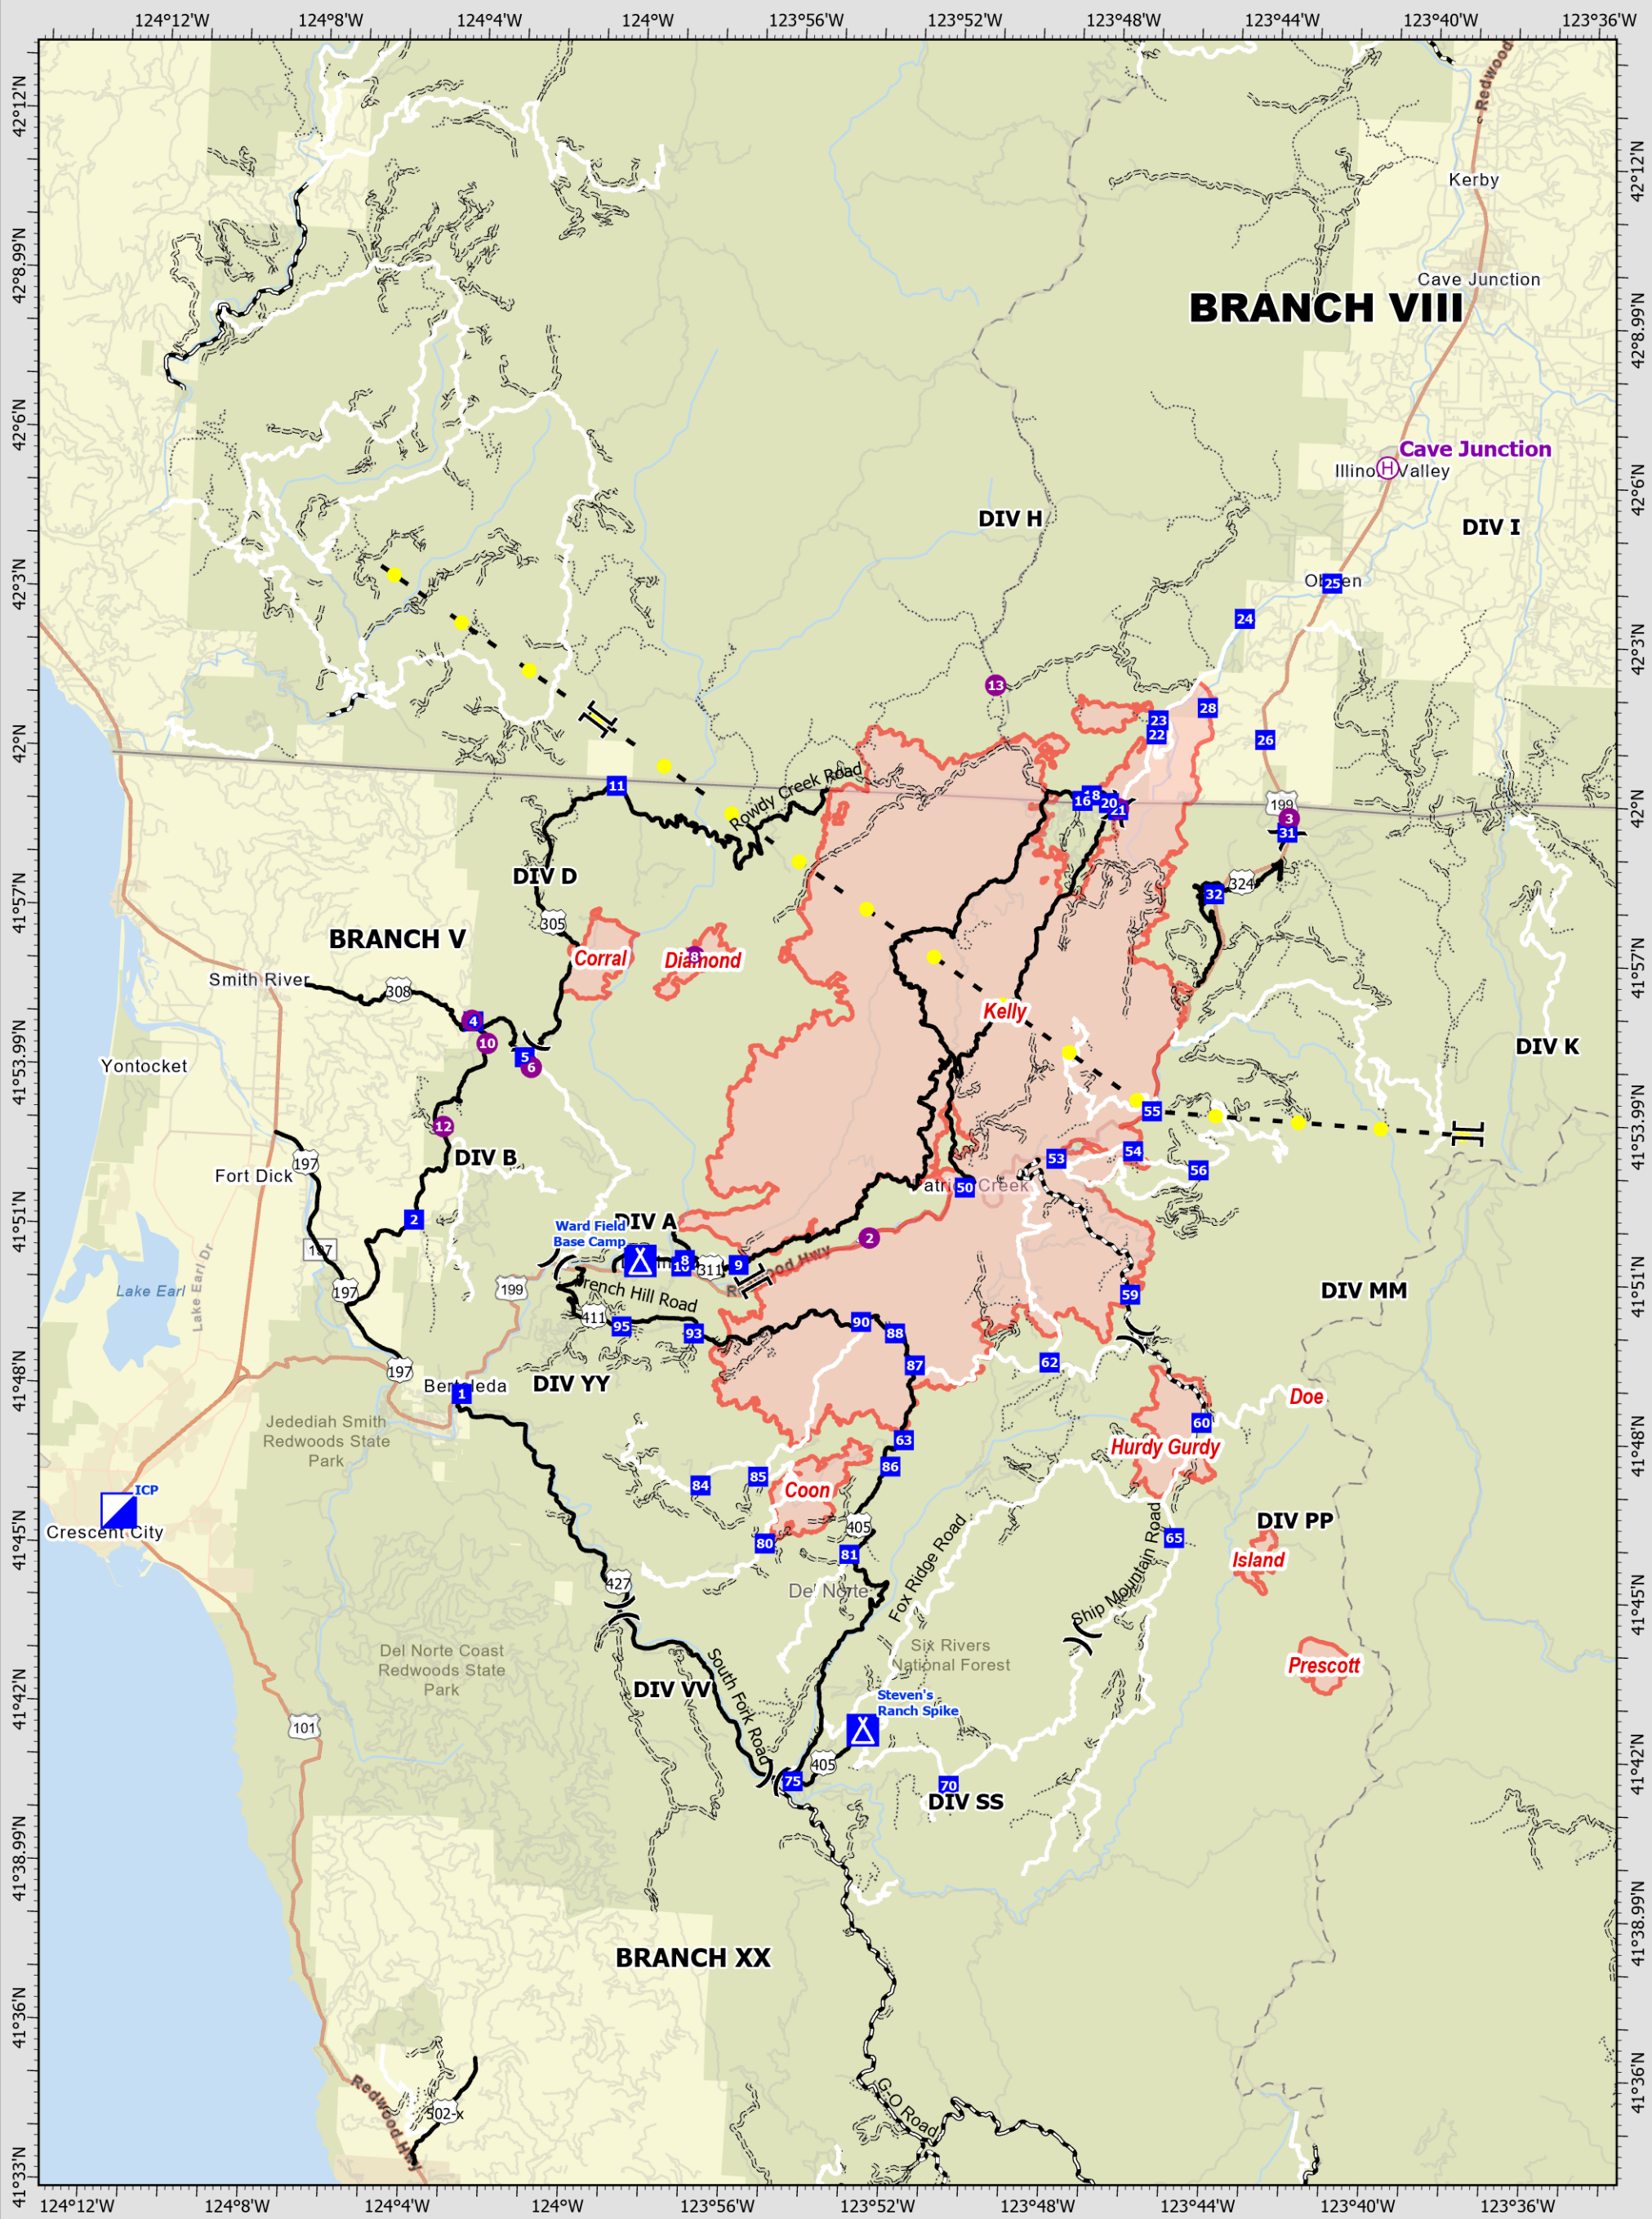

TRANSPORTATION

08/29/2023

Smith River Complex - South

CA-SRF-000968
08/29/2023

73,799 acres
Updated 8/28/2023 1000

- Wildfire Daily Fire Perimeter
- Highlighted Feature
- County Road
- Closed
- 4x4
- Gravel or Dirt
- Paved or Gravel
- Paved
- Helispot
- Helibase
- Division Break
- Branch Break
- Incident Command Post
- Drop Point
- Camp

Datum: North American 1983