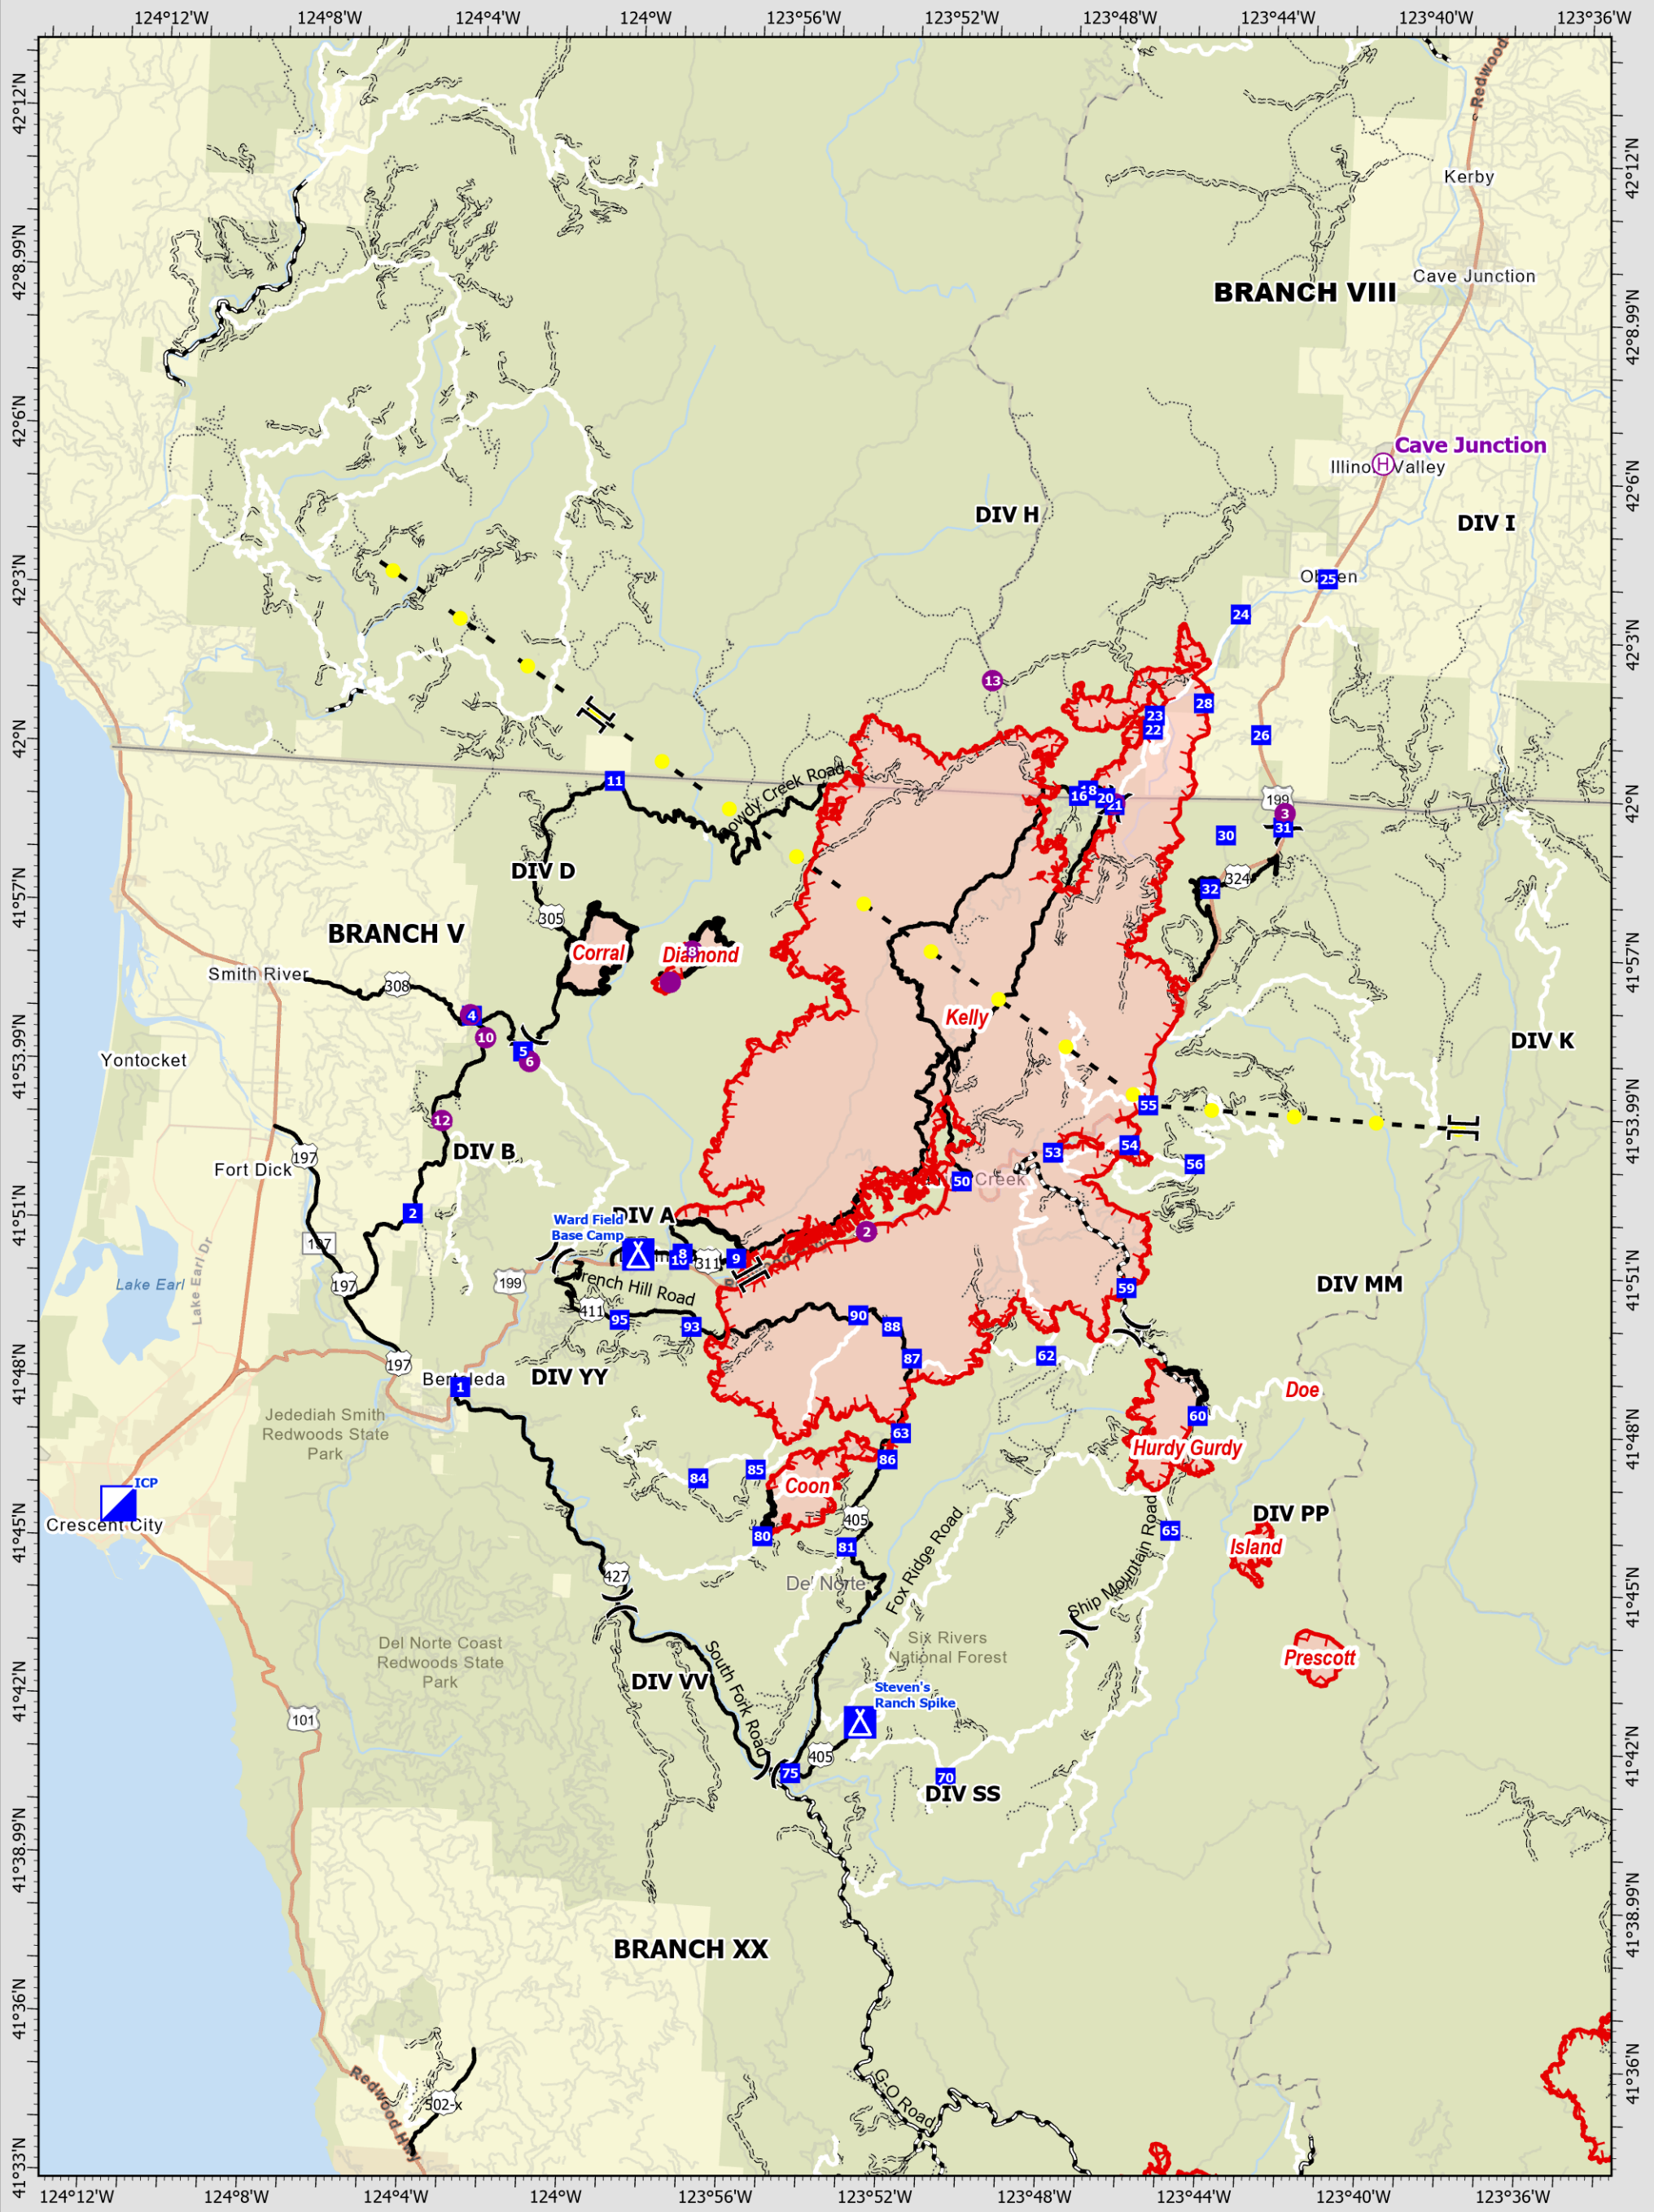

# TRANSPORTATION

08/30/2023

## Smith River Complex - South

CA-SRF-000968  
08/30/2023

76,857 acres  
Updated 08/29/2023 2115

- Wildfire Daily Fire Perimeter
- Highlighted Feature
- County Road
- Closed
- 4x4
- Gravel or Dirt
- Paved or Gravel
- Paved
- Helispot
- Helibase
- Division Break
- Branch Break
- Incident Command Post
- Drop Point
- Camp

Datum: North American 1983

Author Name Updated: 8/29/2023 2350