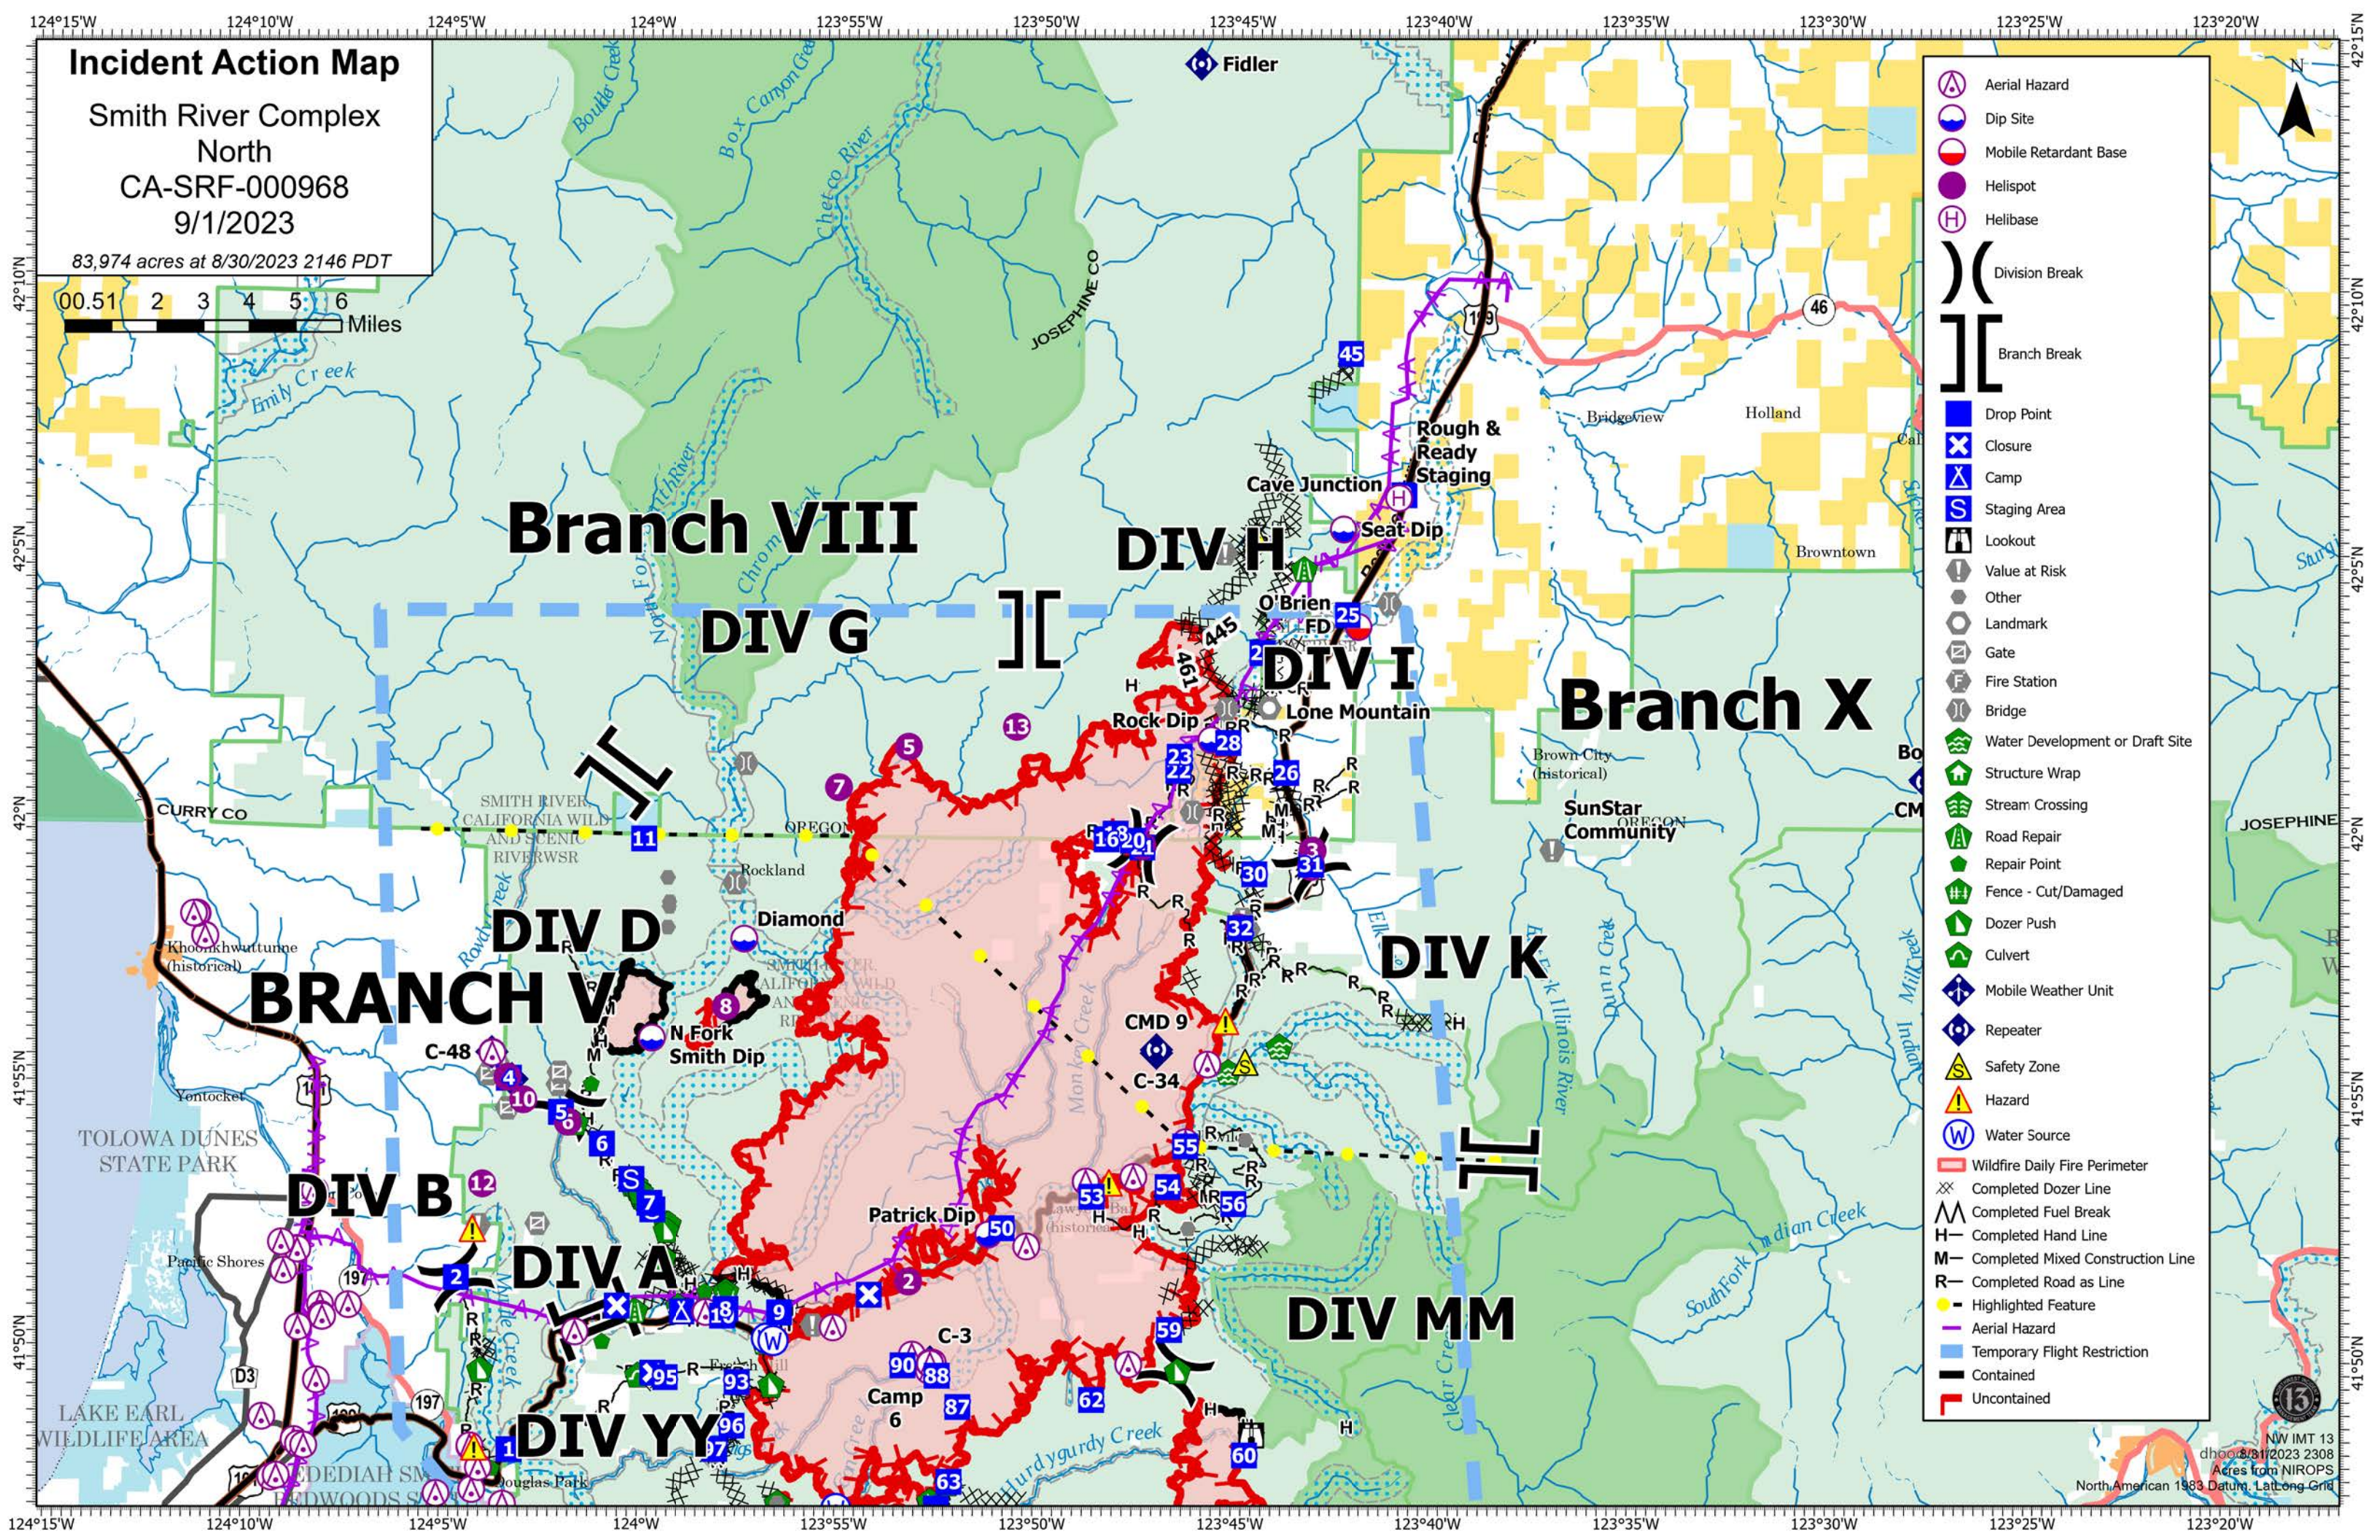

# Incident Action Map

Smith River Complex  
North  
CA-SRF-000968  
9/1/2023

83,974 acres at 8/30/2023 2146 PDT