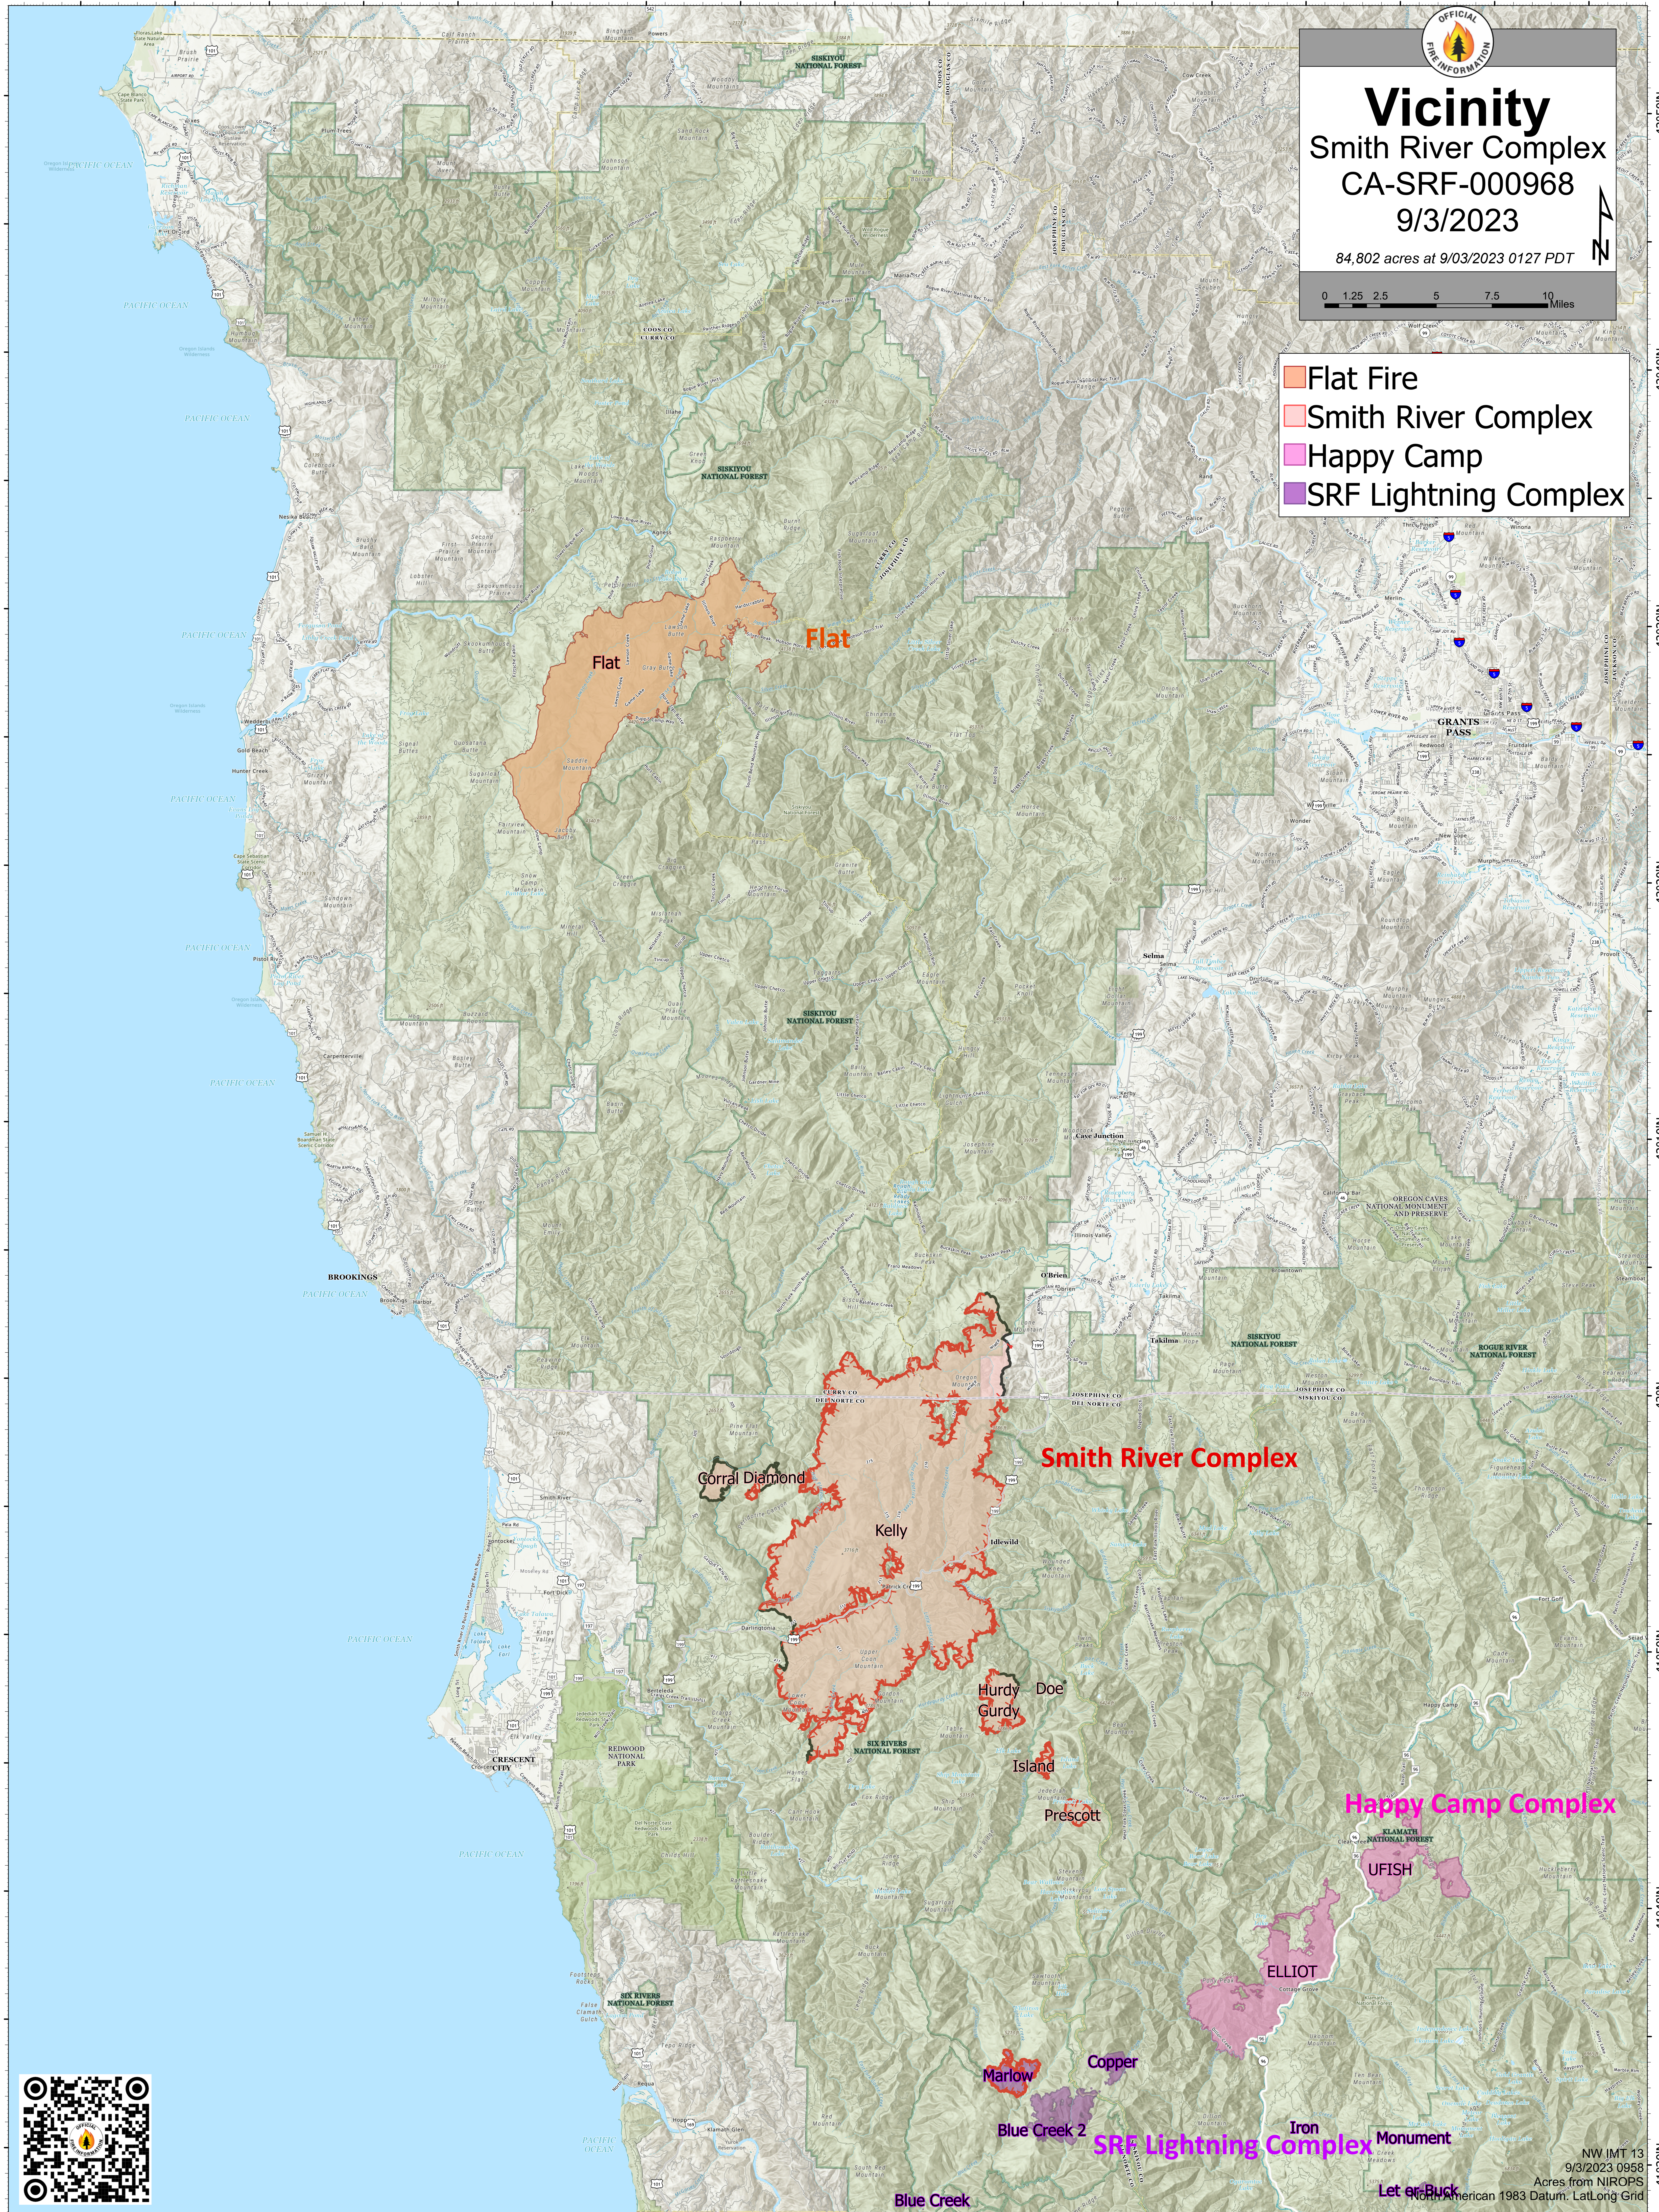

124°30'W 124°20'W 124°10'W 124°W 123°50'W 123°40'W 123°30'W 123°20'W

**Vicinity**  
**Smith River Complex**  
**CA-SRF-000968**  
**9/3/2023**  
 84,802 acres at 9/03/2023 0127 PDT

- Flat Fire
- Smith River Complex
- Happy Camp
- SRF Lightning Complex

124°30'W 124°20'W 124°10'W 124°W 123°50'W 123°40'W 123°30'W 123°20'W

NW IMT 13  
 9/3/2023 0958  
 Acres from NIROFS  
 North American 1983 Datum, Lat/Long Grid