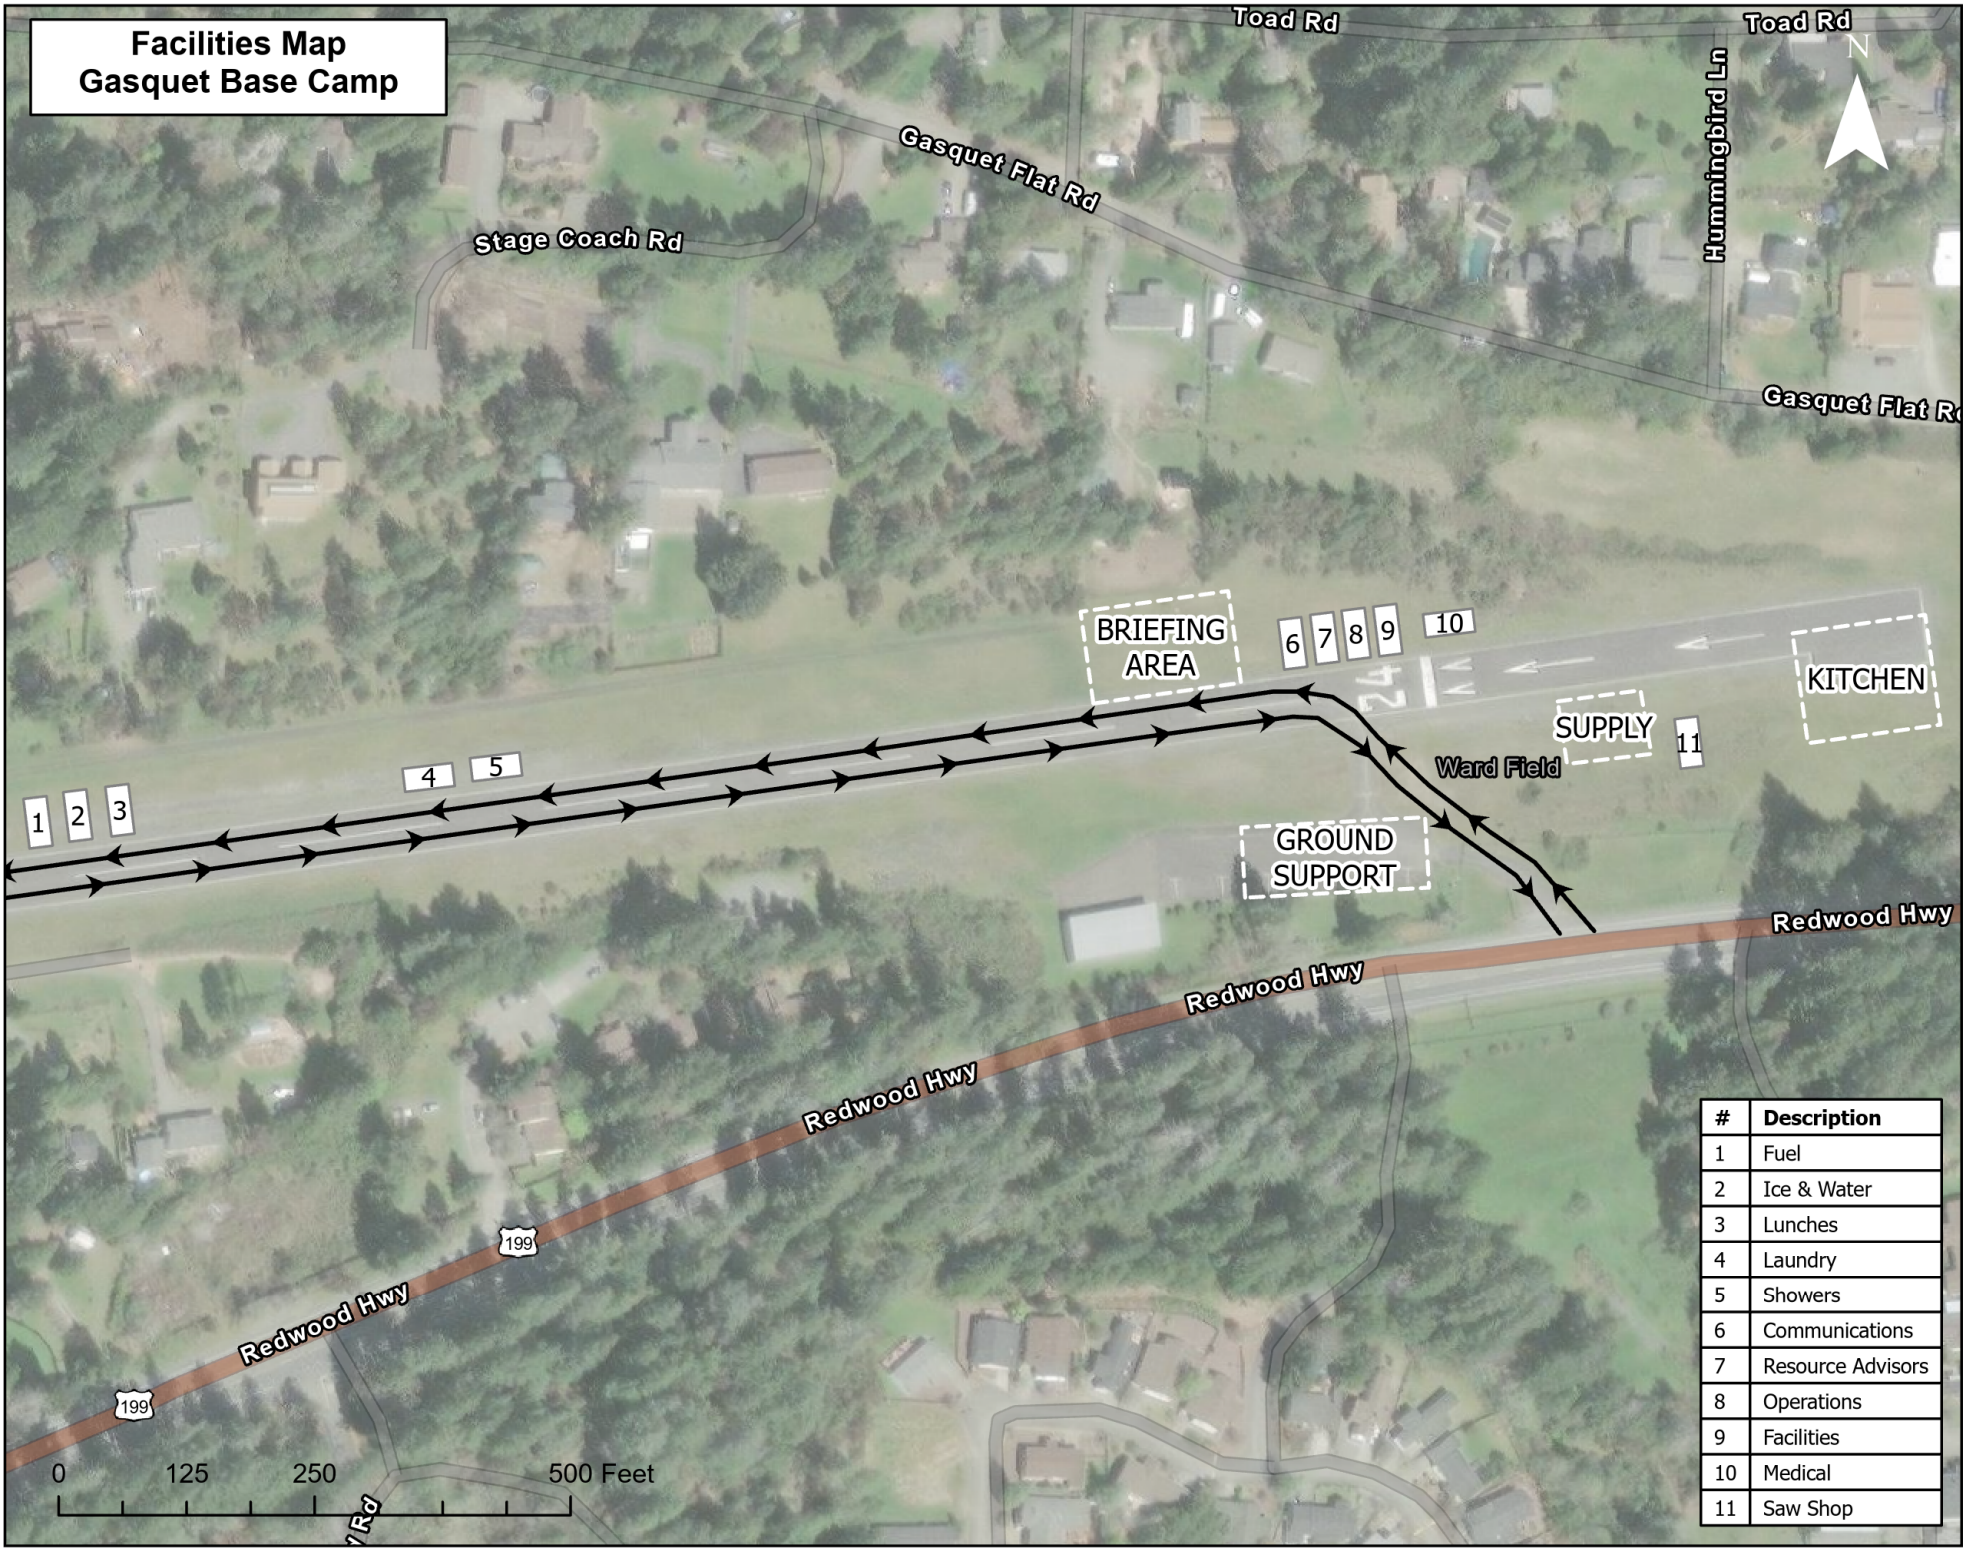

**Facilities Map
Gasquet Base Camp**

#	Description
1	Fuel
2	Ice & Water
3	Lunches
4	Laundry
5	Showers
6	Communications
7	Resource Advisors
8	Operations
9	Facilities
10	Medical
11	Saw Shop