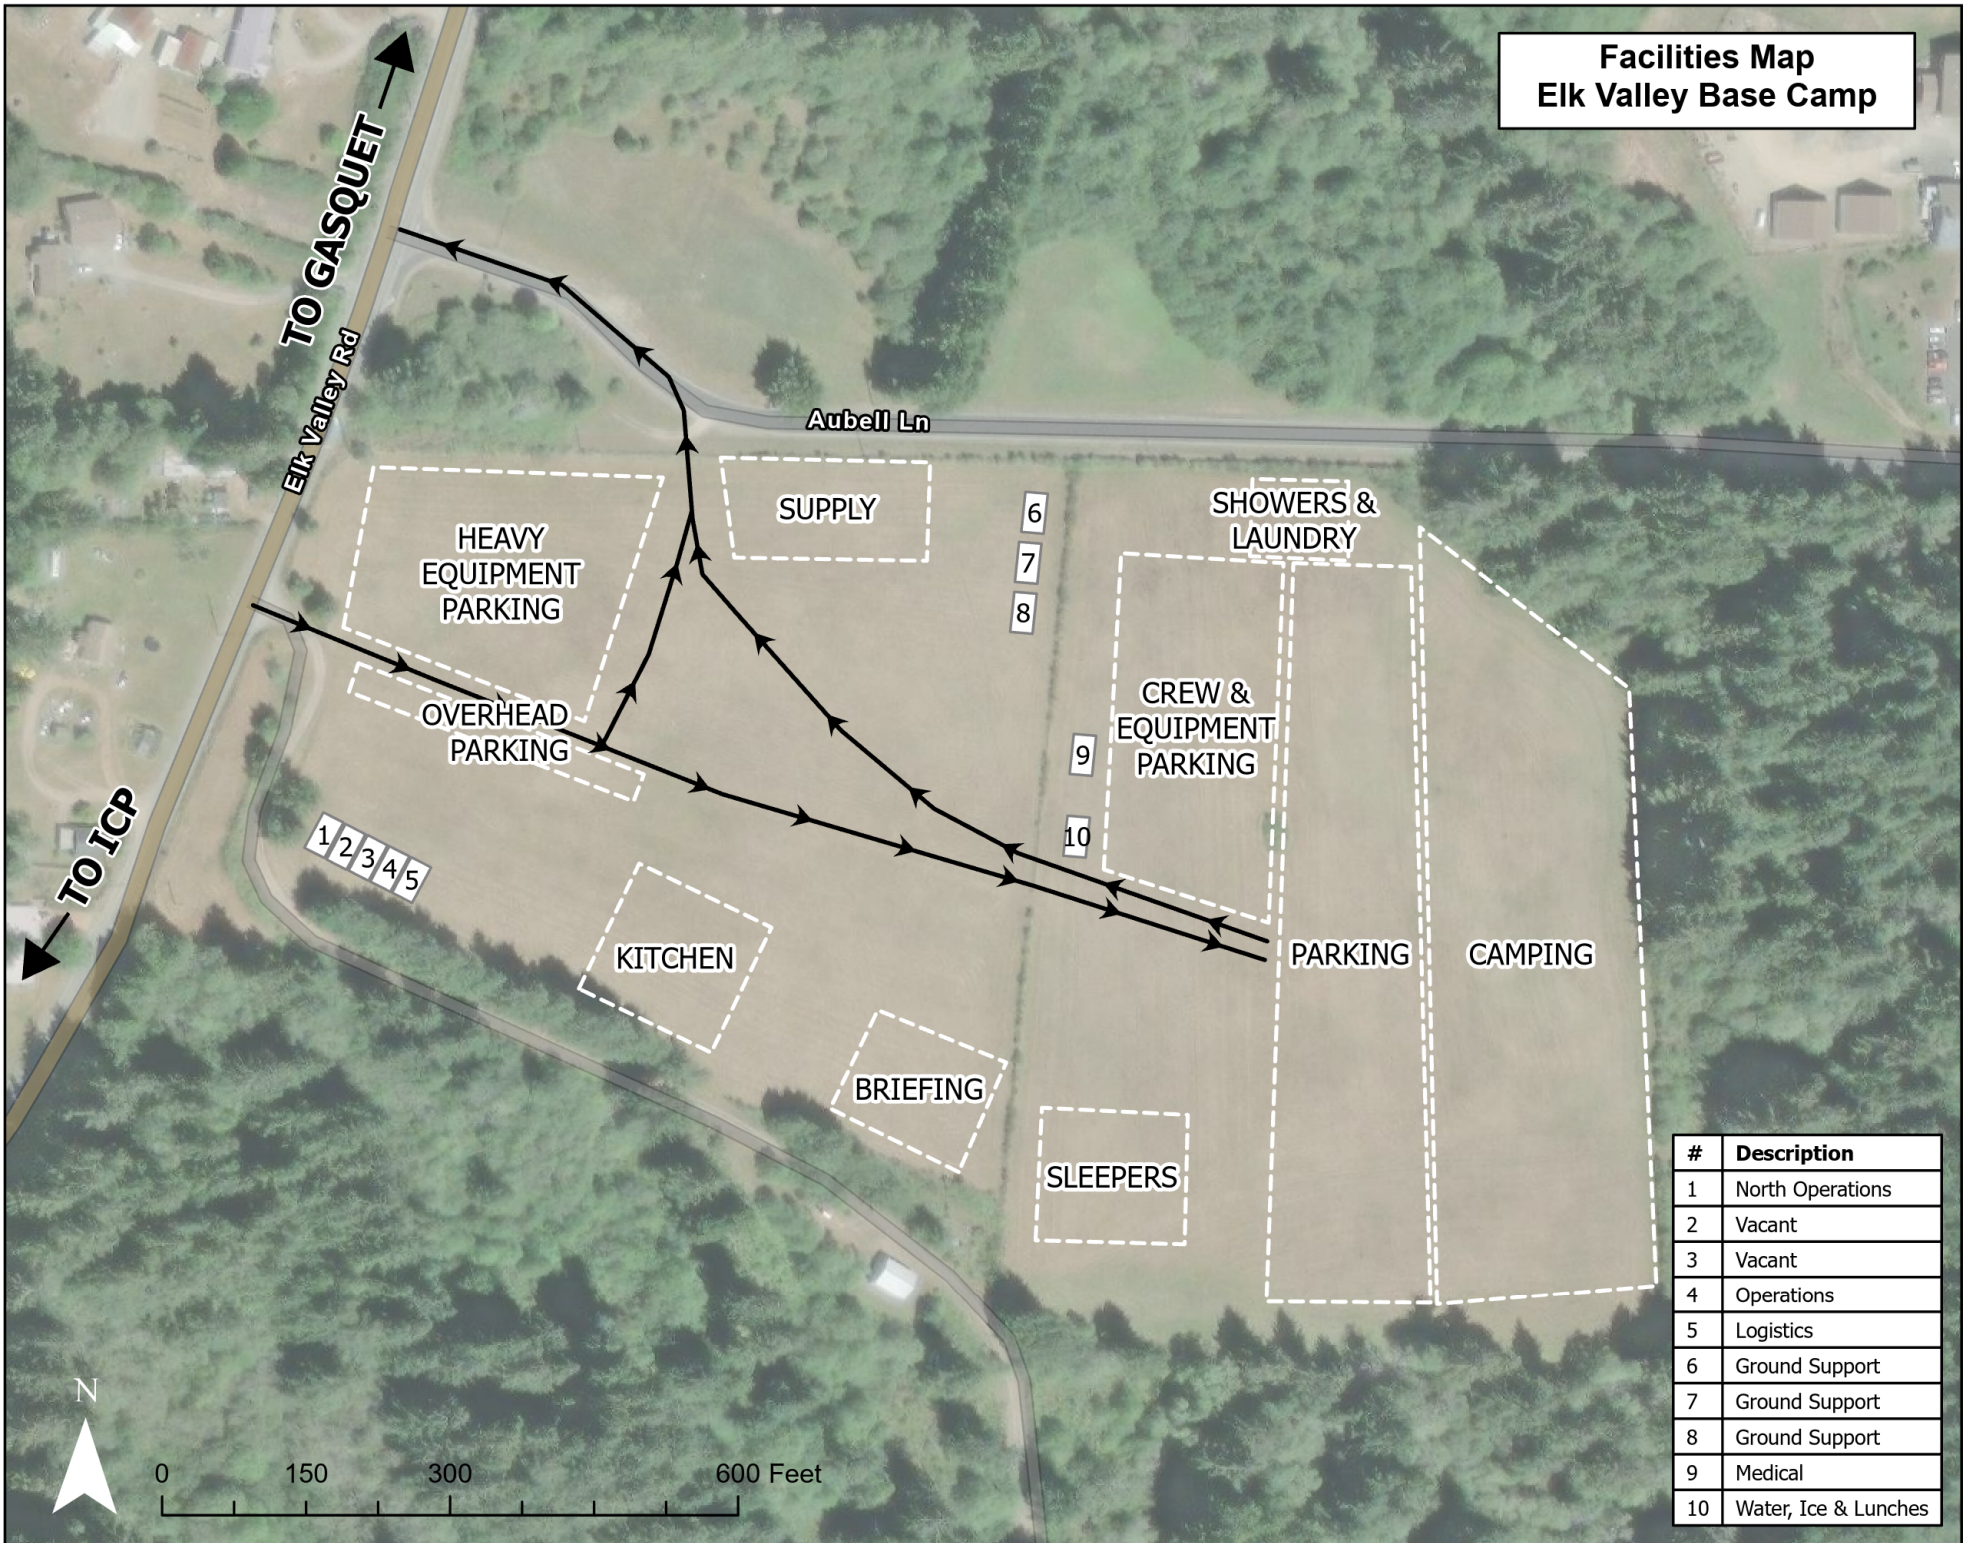

Facilities Map Elk Valley Base Camp

1 2 3 4 5

6
7
8

9
10

#	Description
1	North Operations
2	Vacant
3	Vacant
4	Operations
5	Logistics
6	Ground Support
7	Ground Support
8	Ground Support
9	Medical
10	Water, Ice & Lunches

0 150 300 600 Feet