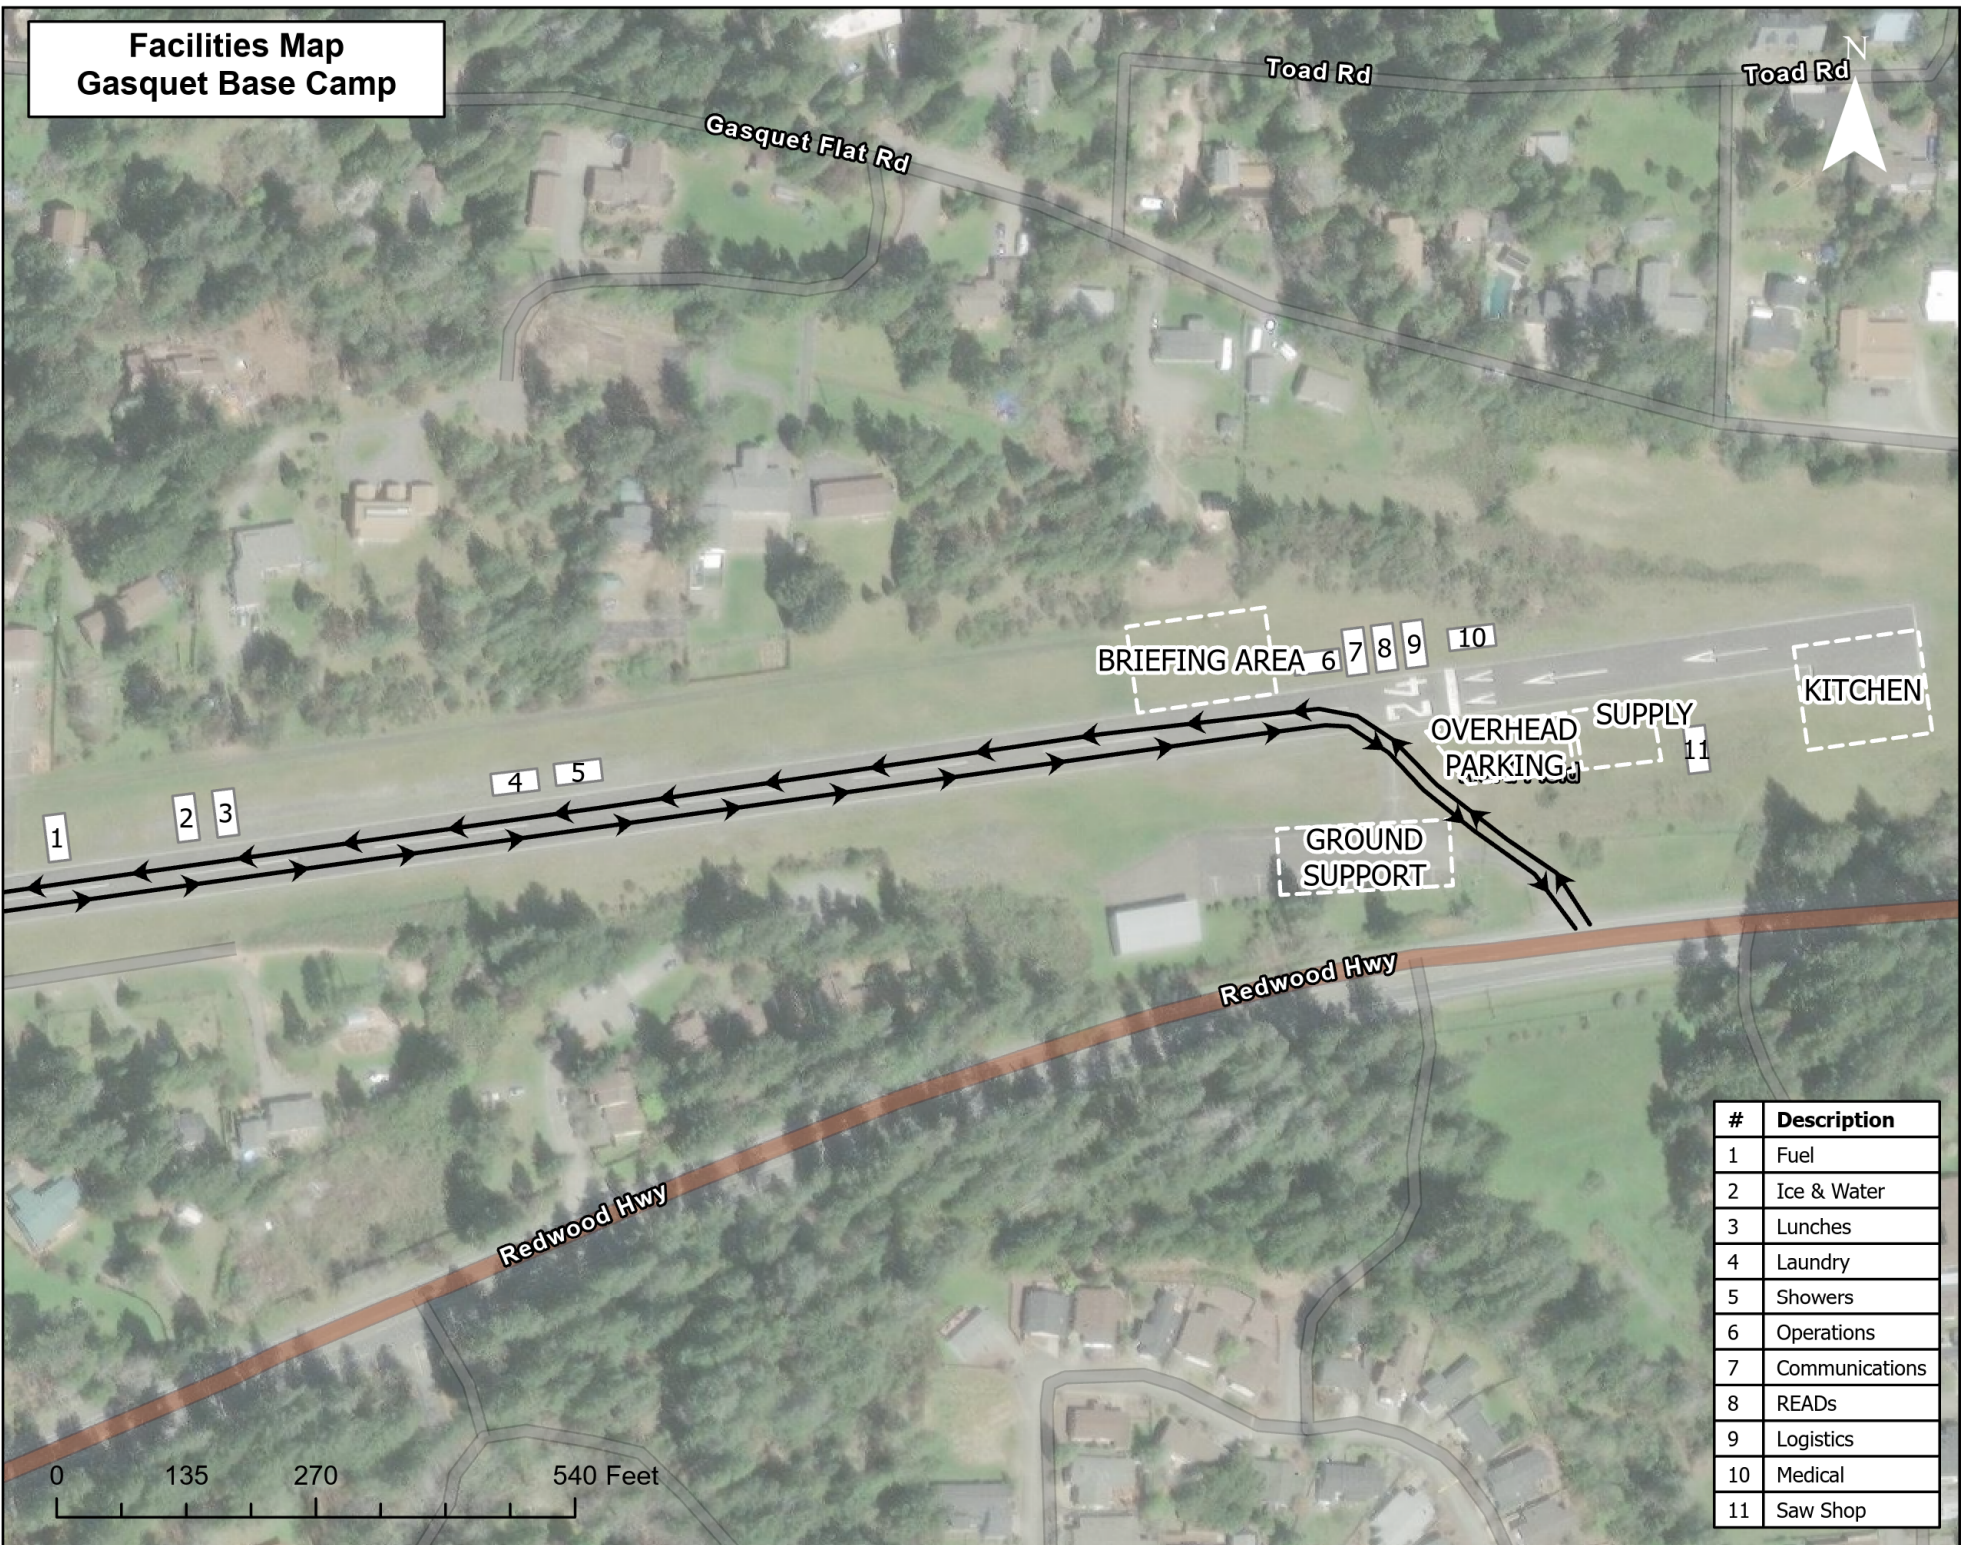

**Facilities Map
Gasquet Base Camp**

#	Description
1	Fuel
2	Ice & Water
3	Lunches
4	Laundry
5	Showers
6	Operations
7	Communications
8	READs
9	Logistics
10	Medical
11	Saw Shop