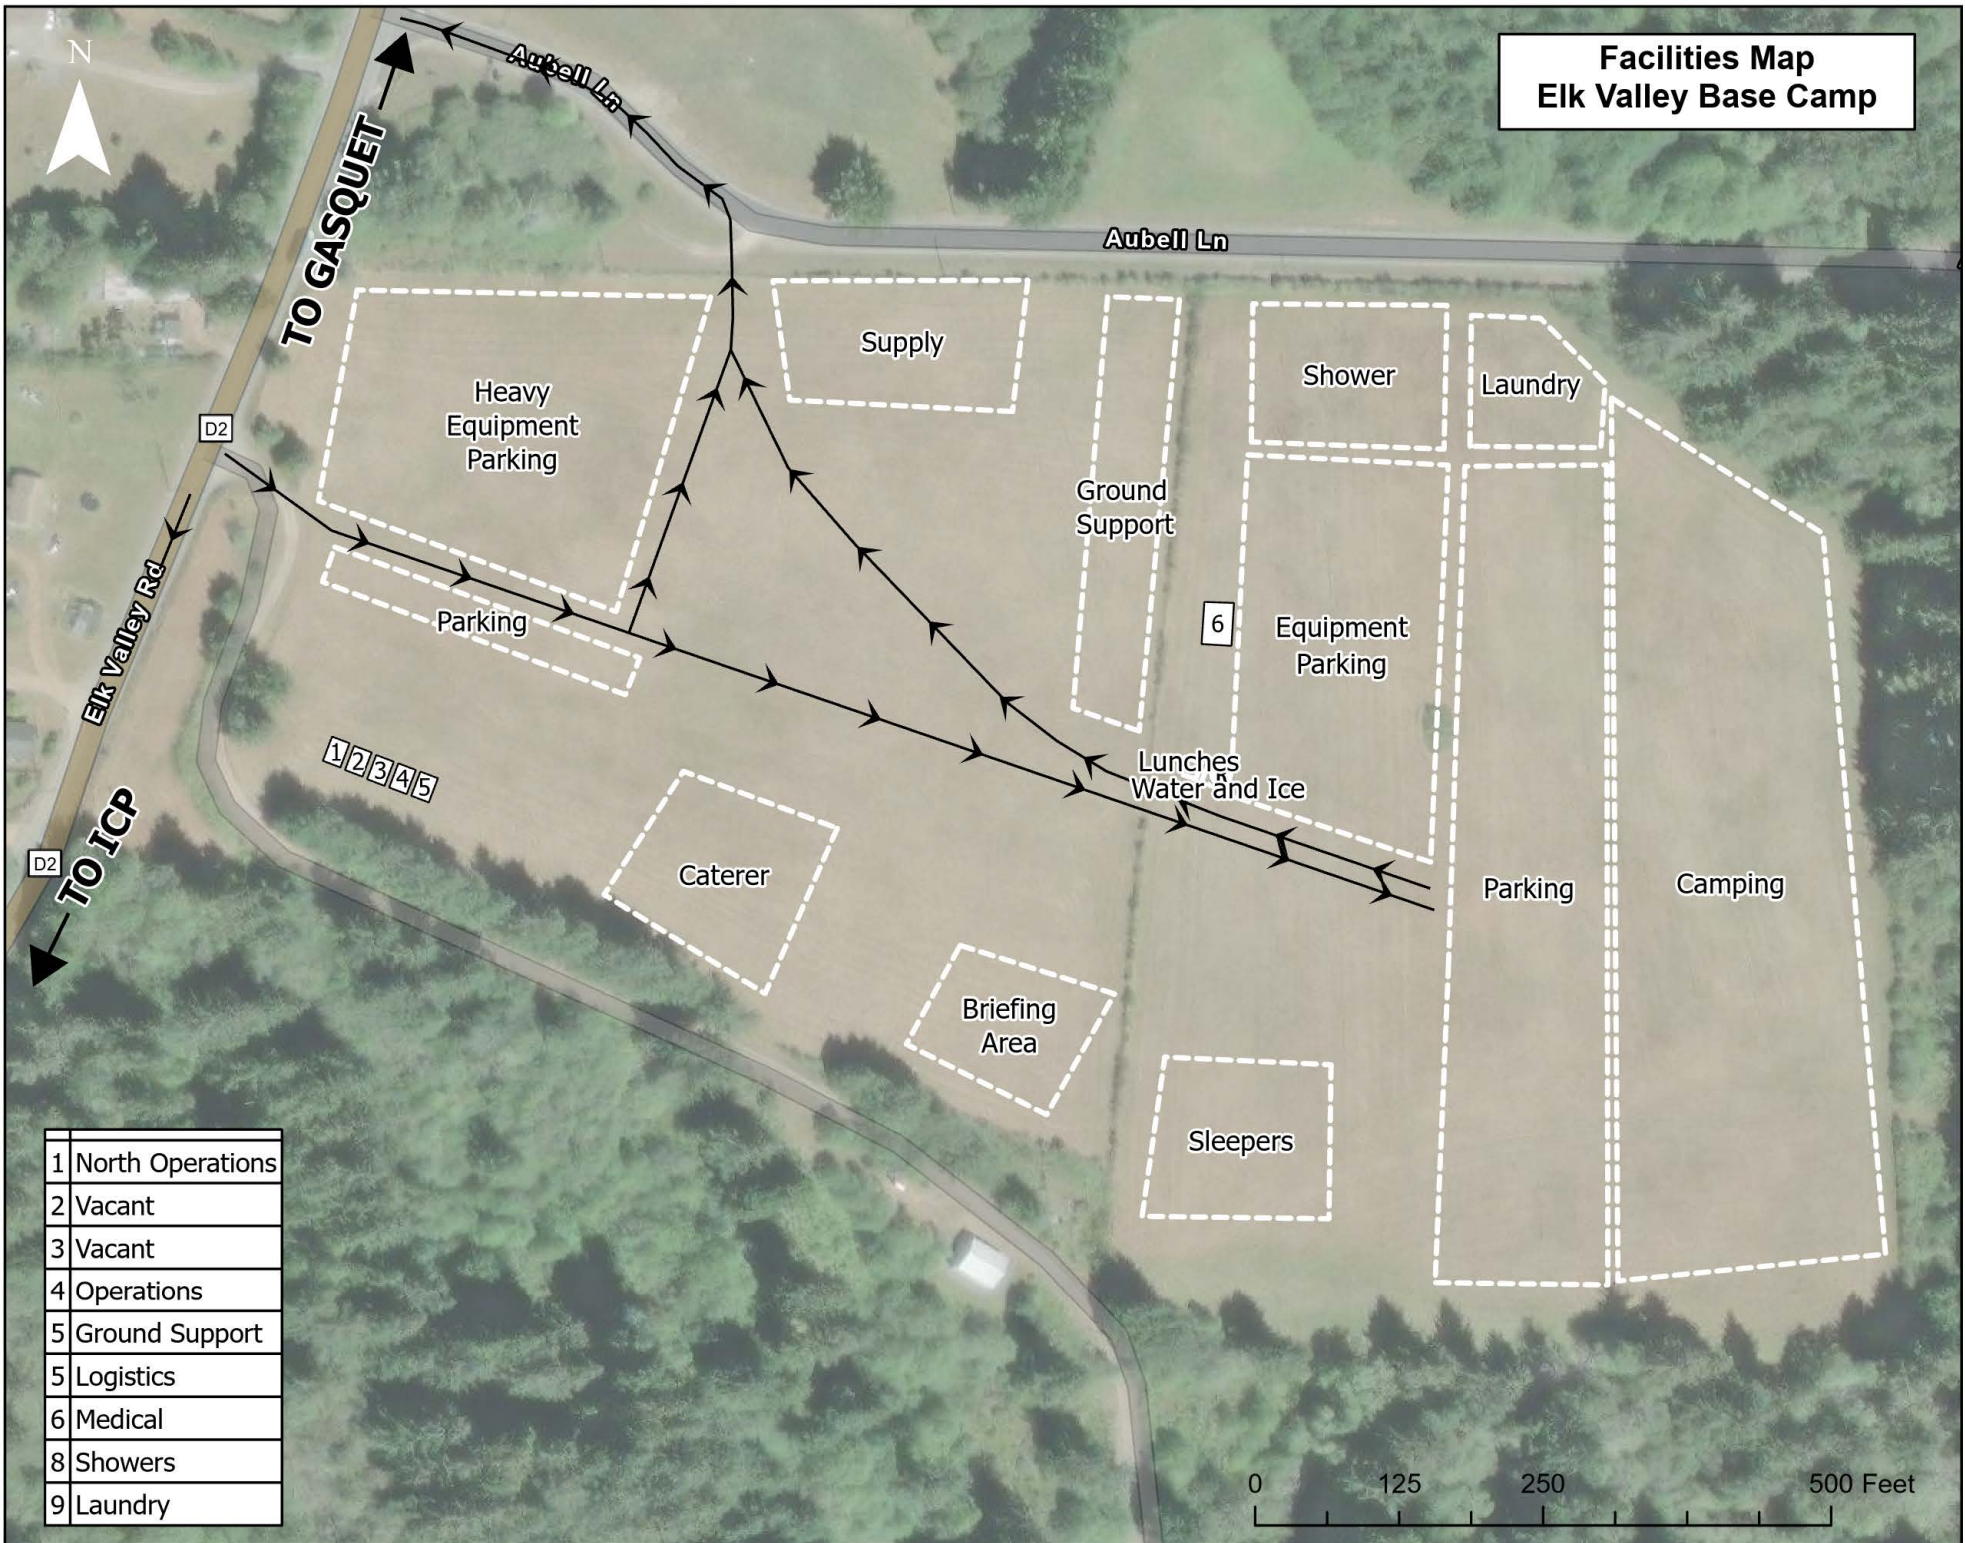

Facilities Map Elk Valley Base Camp

1	North Operations
2	Vacant
3	Vacant
4	Operations
5	Ground Support
5	Logistics
6	Medical
8	Showers
9	Laundry

0 125 250 500 Feet