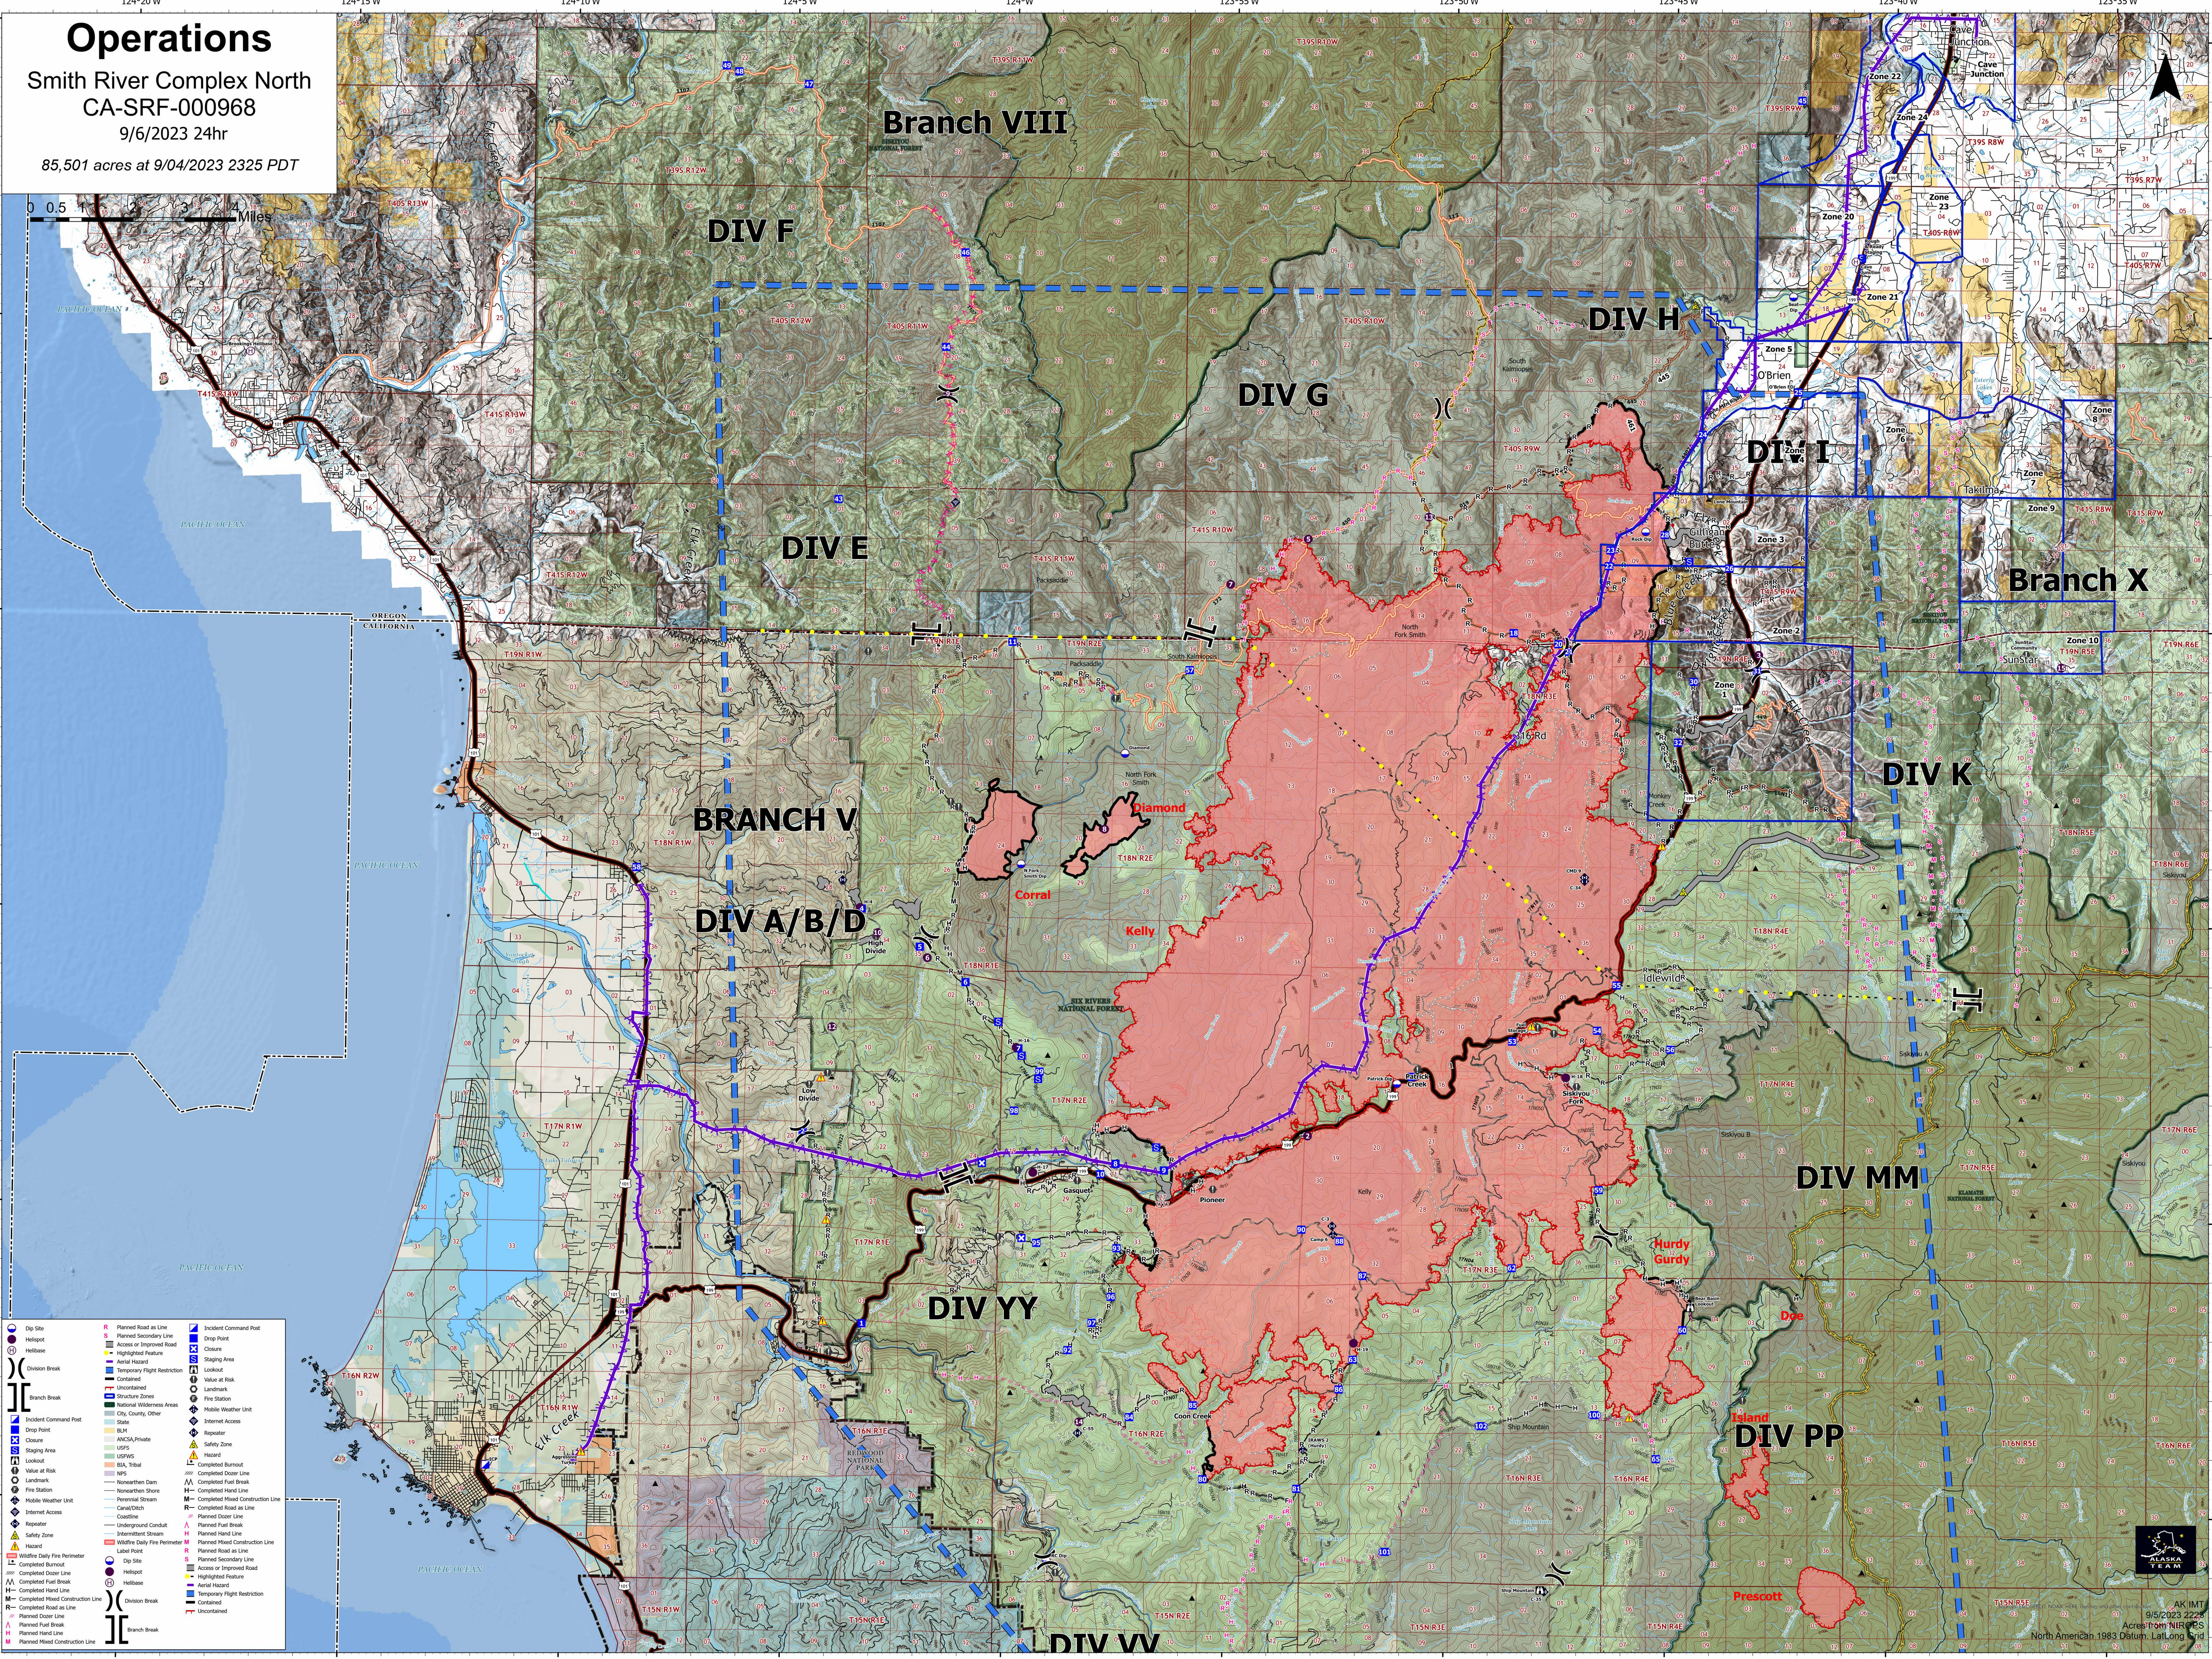

# Operations

Smith River Complex North

CA-SRF-000968

9/6/2023 24hr

85,501 acres at 9/04/2023 2325 PDT

AK INT 9/5/2023 2324  
Acres from NARS GPS  
North American 1983 Datum, Lat/Long, UTM