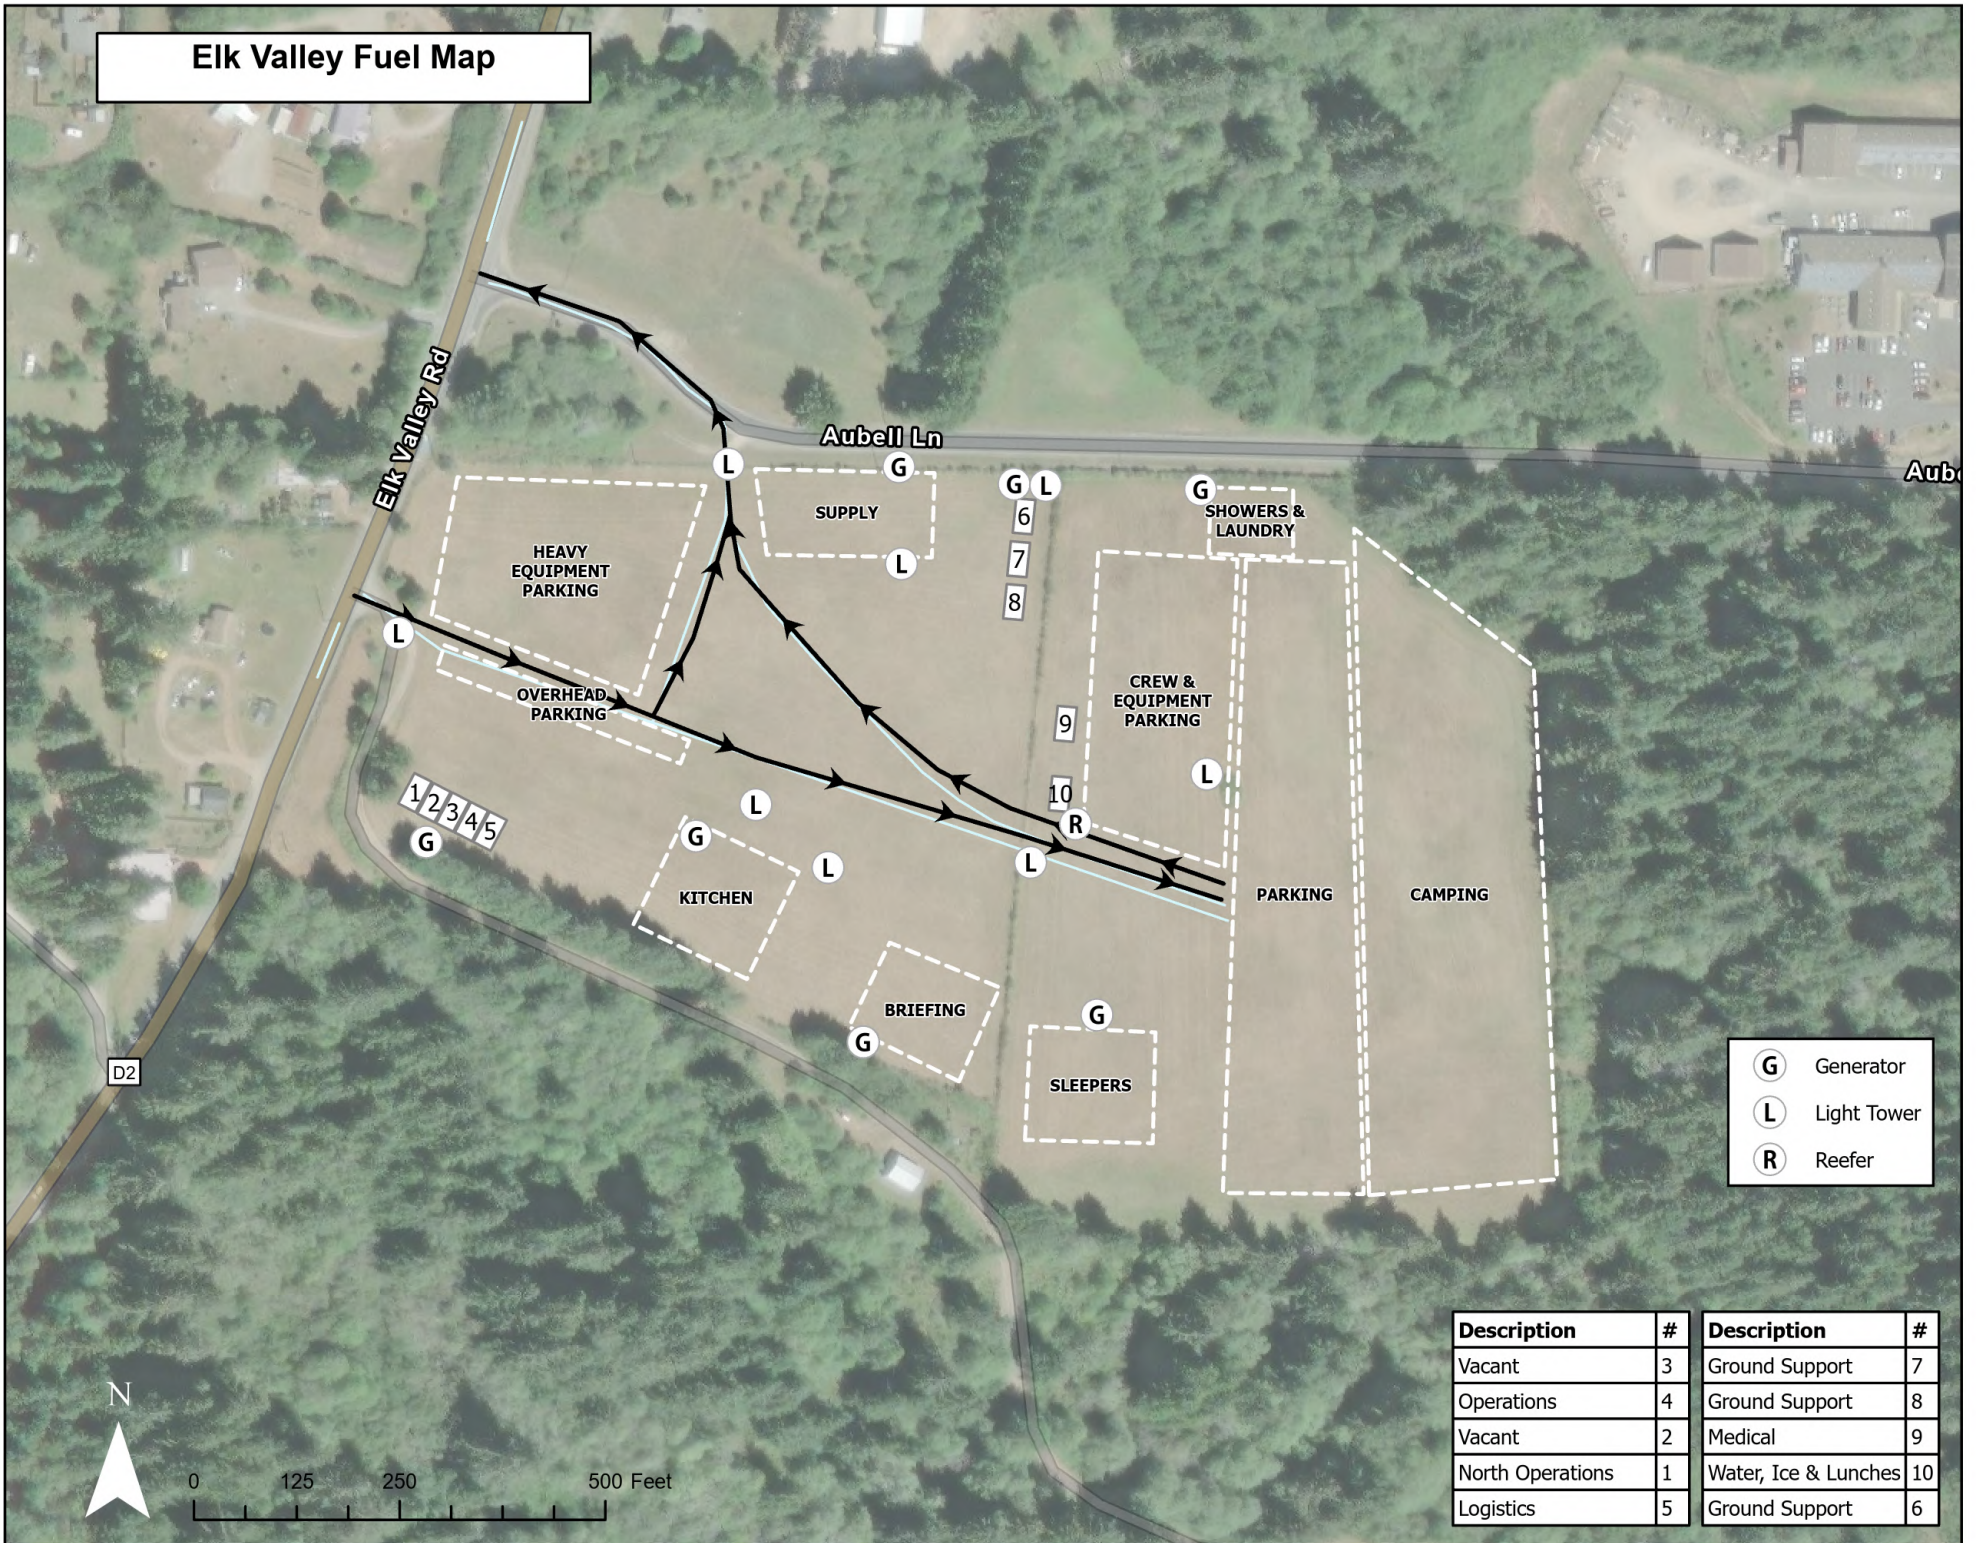

Elk Valley Fuel Map

- G** Generator
- L** Light Tower
- R** Reefer

Description	#	Description	#
Vacant	3	Ground Support	7
Operations	4	Ground Support	8
Vacant	2	Medical	9
North Operations	1	Water, Ice & Lunches	10
Logistics	5	Ground Support	6