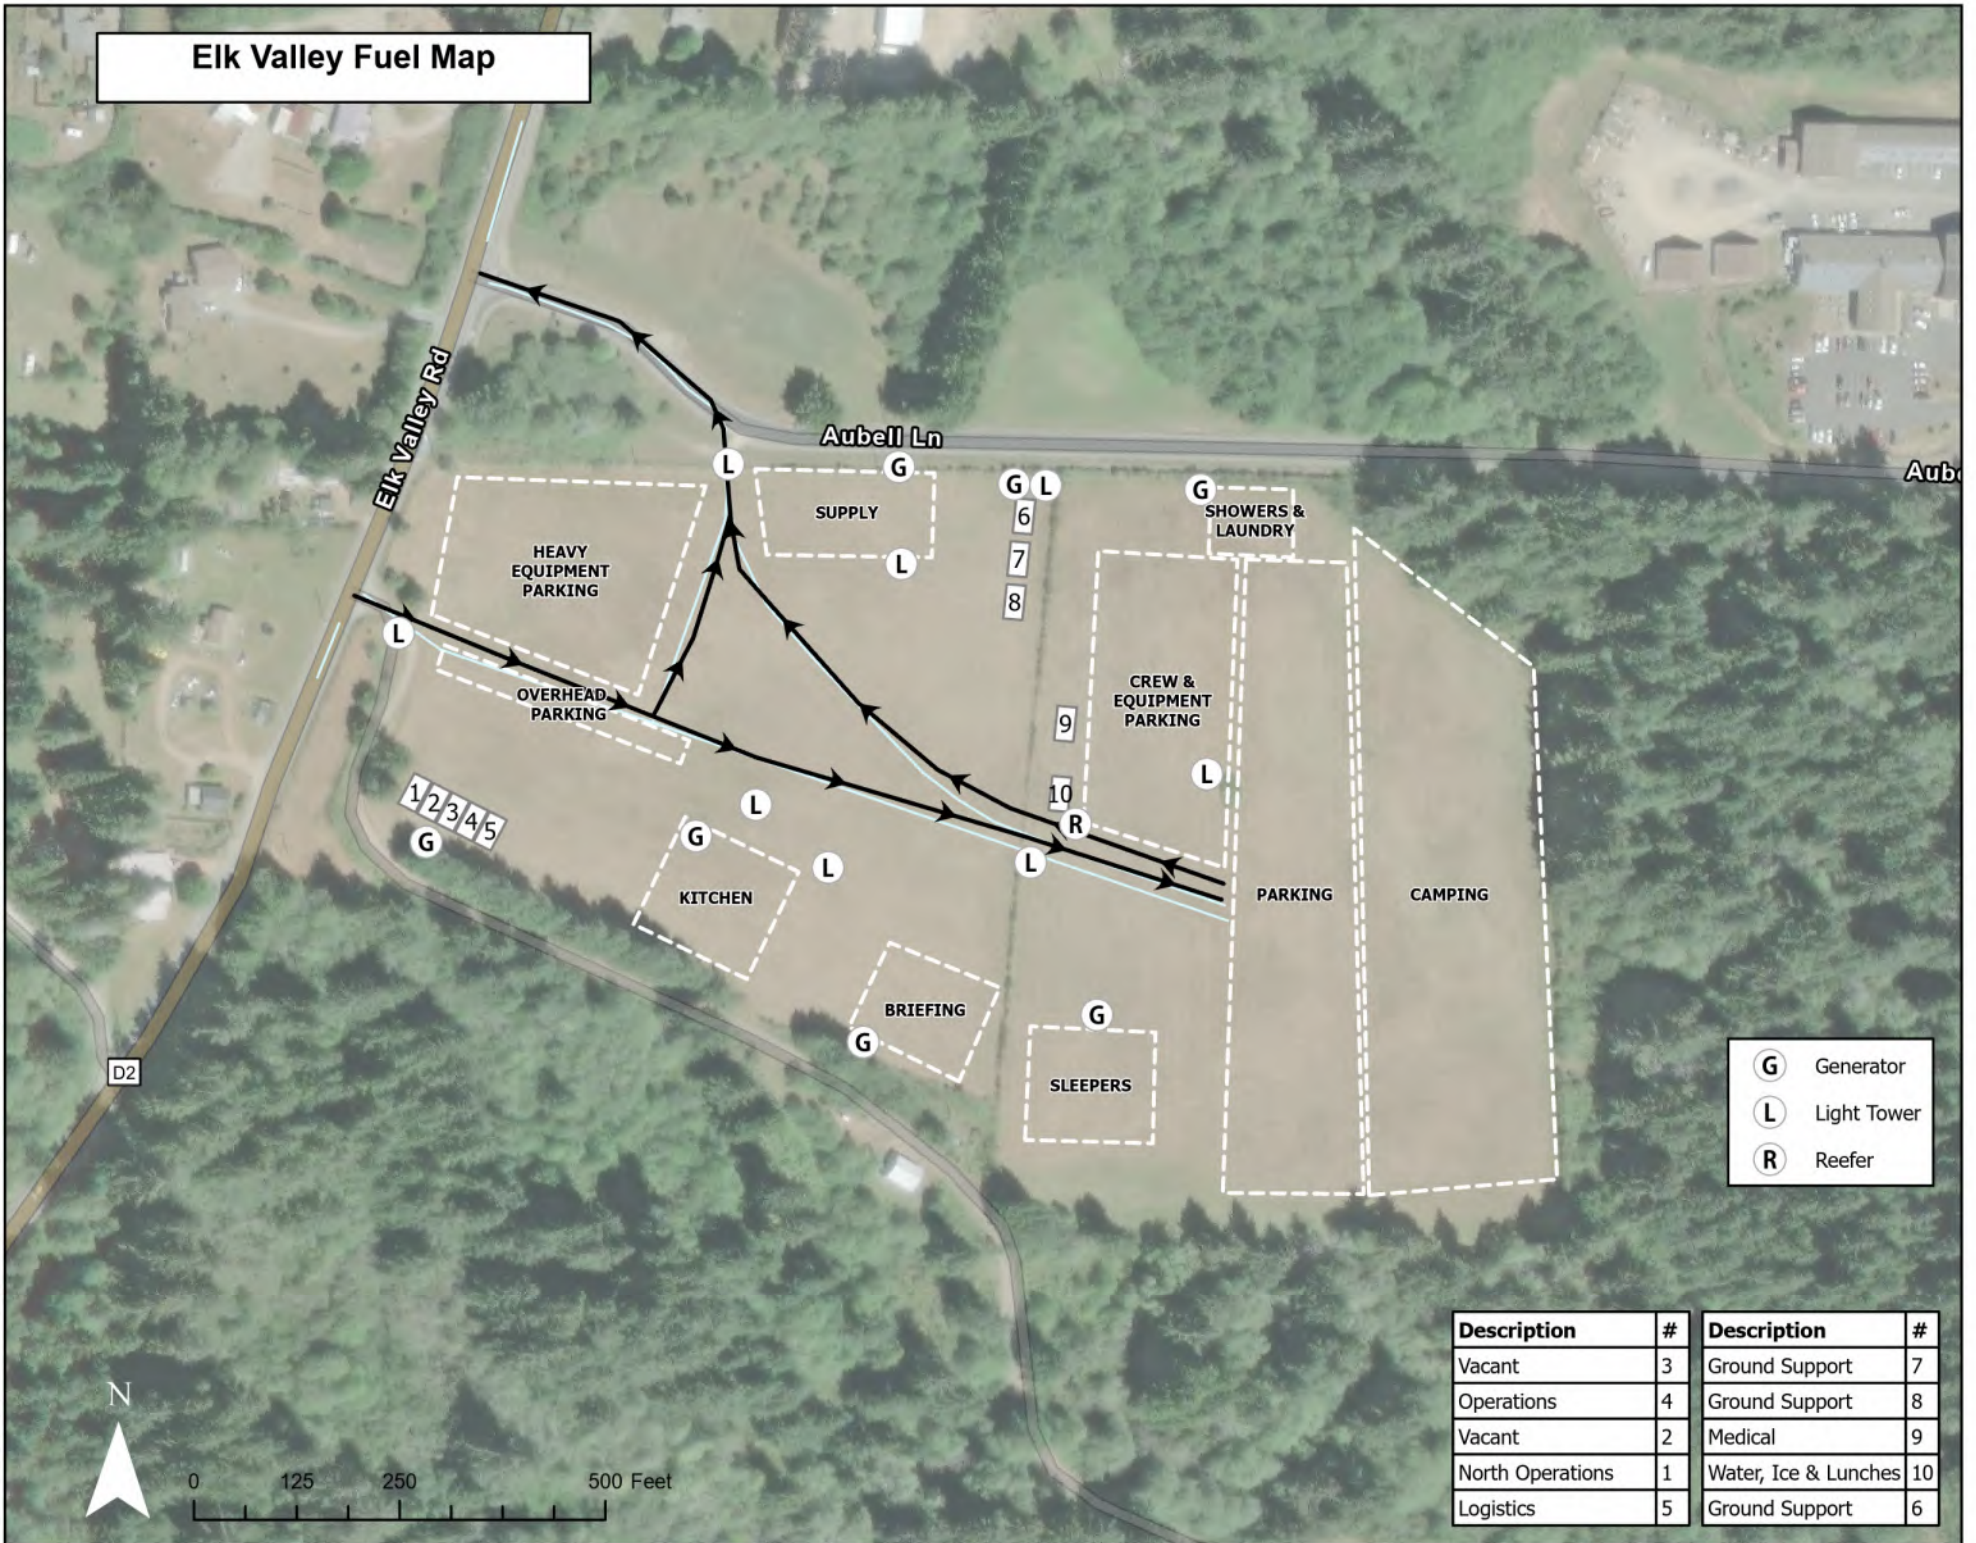

Elk Valley Fuel Map

- G** Generator
- L** Light Tower
- R** Reefer

0 125 250 500 Feet

Description	#	Description	#
Vacant	3	Ground Support	7
Operations	4	Ground Support	8
Vacant	2	Medical	9
North Operations	1	Water, Ice & Lunches	10
Logistics	5	Ground Support	6