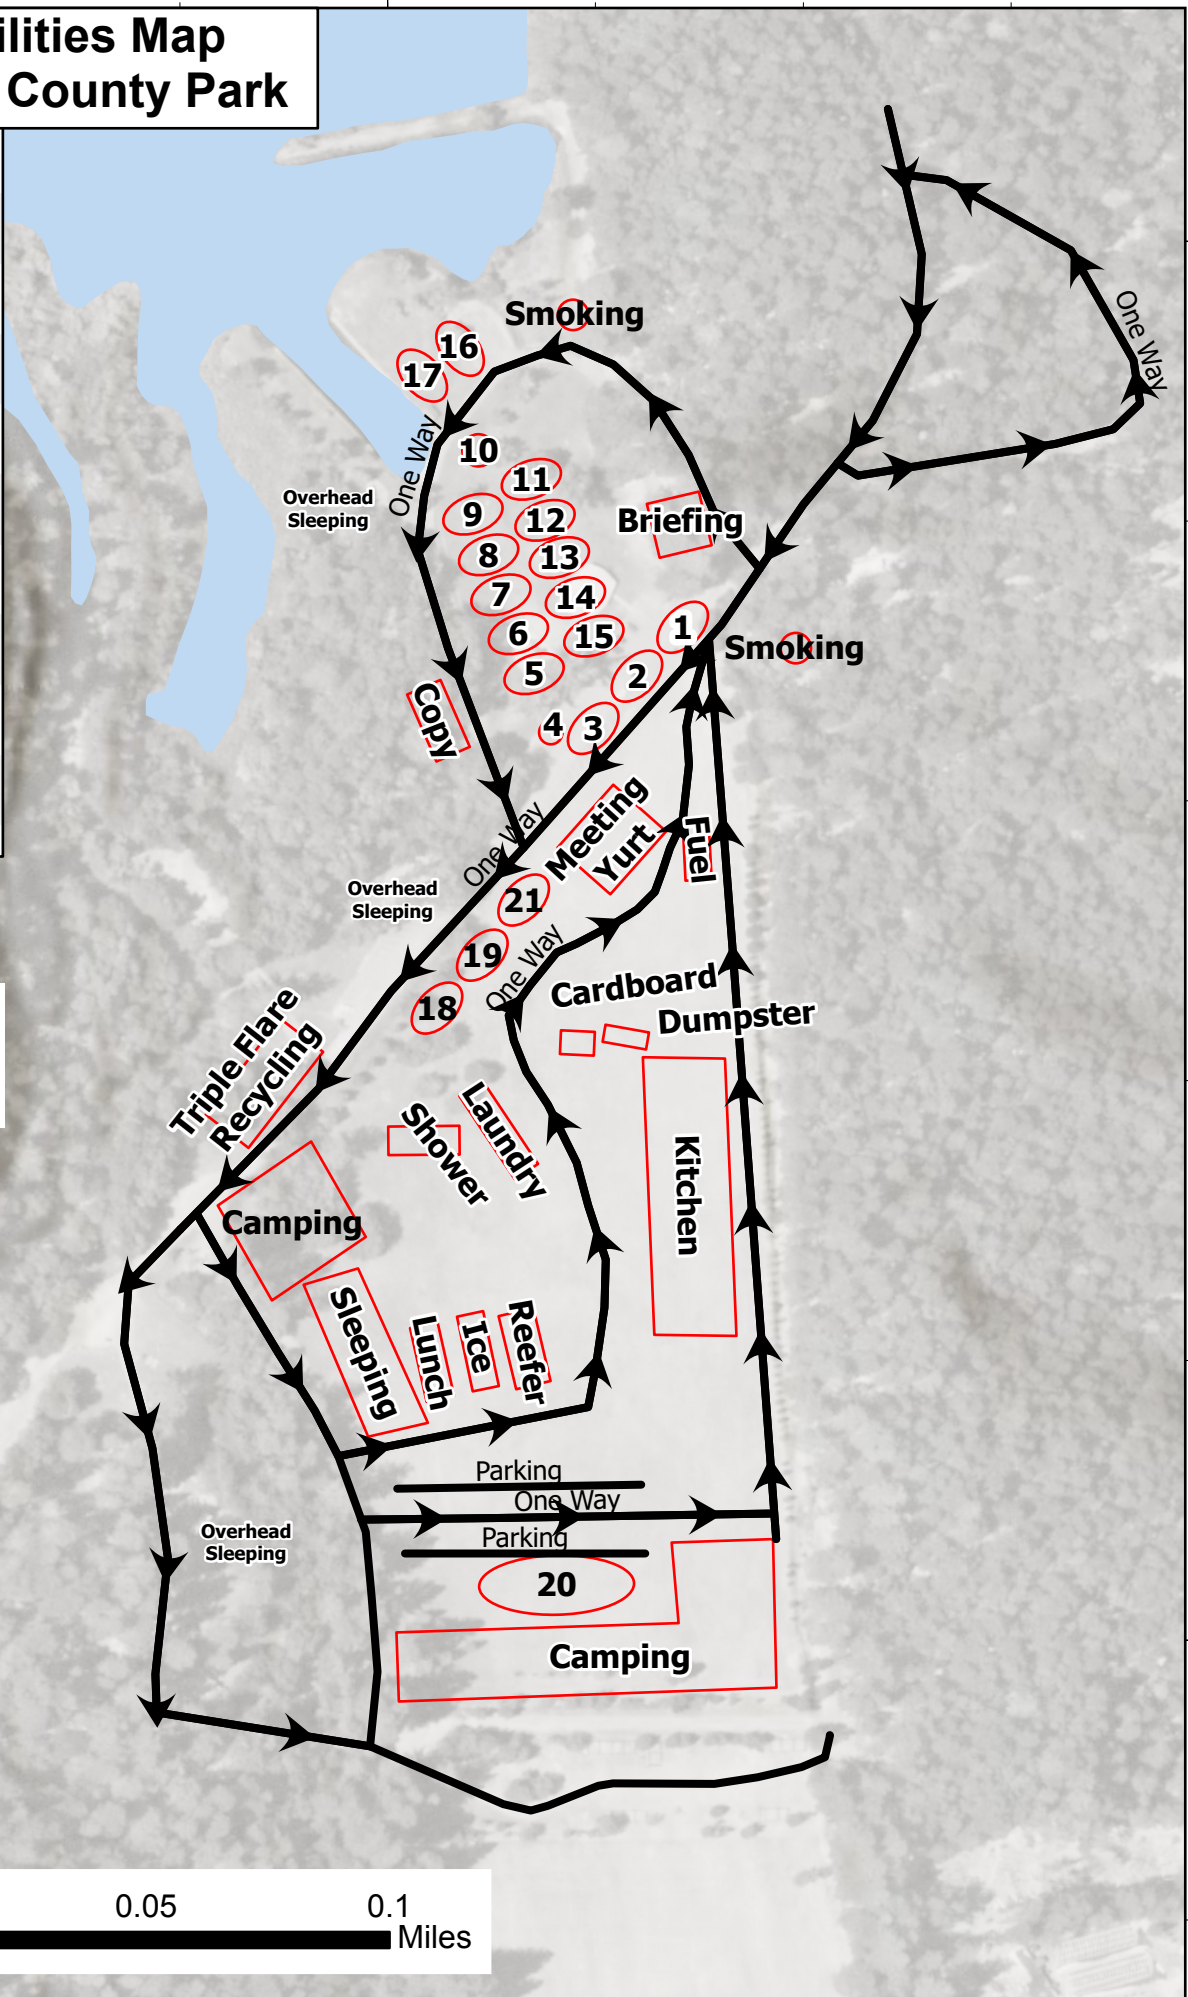

# Camp Facilities Map Lake Selmac County Park

Security	1
Communications	2
Medical	3
Ordering	4
Check-in/Docl	5
Plans	6
GIS/Situation	7
Logistics	8
IC	9
HR	10
Operations/Resources	11
Air Ops	12
FBAN/IMET/AIR	13
PIO	14
Finance	15
Agency Administrators	16
Liason	17
Supply	18
Supply	19
Ground Support	20
Communication	21

Weed wash located at  
30365 Redwood Hwy Cave  
Junction, OR 97523

42°15.5'N

42°15.5'N