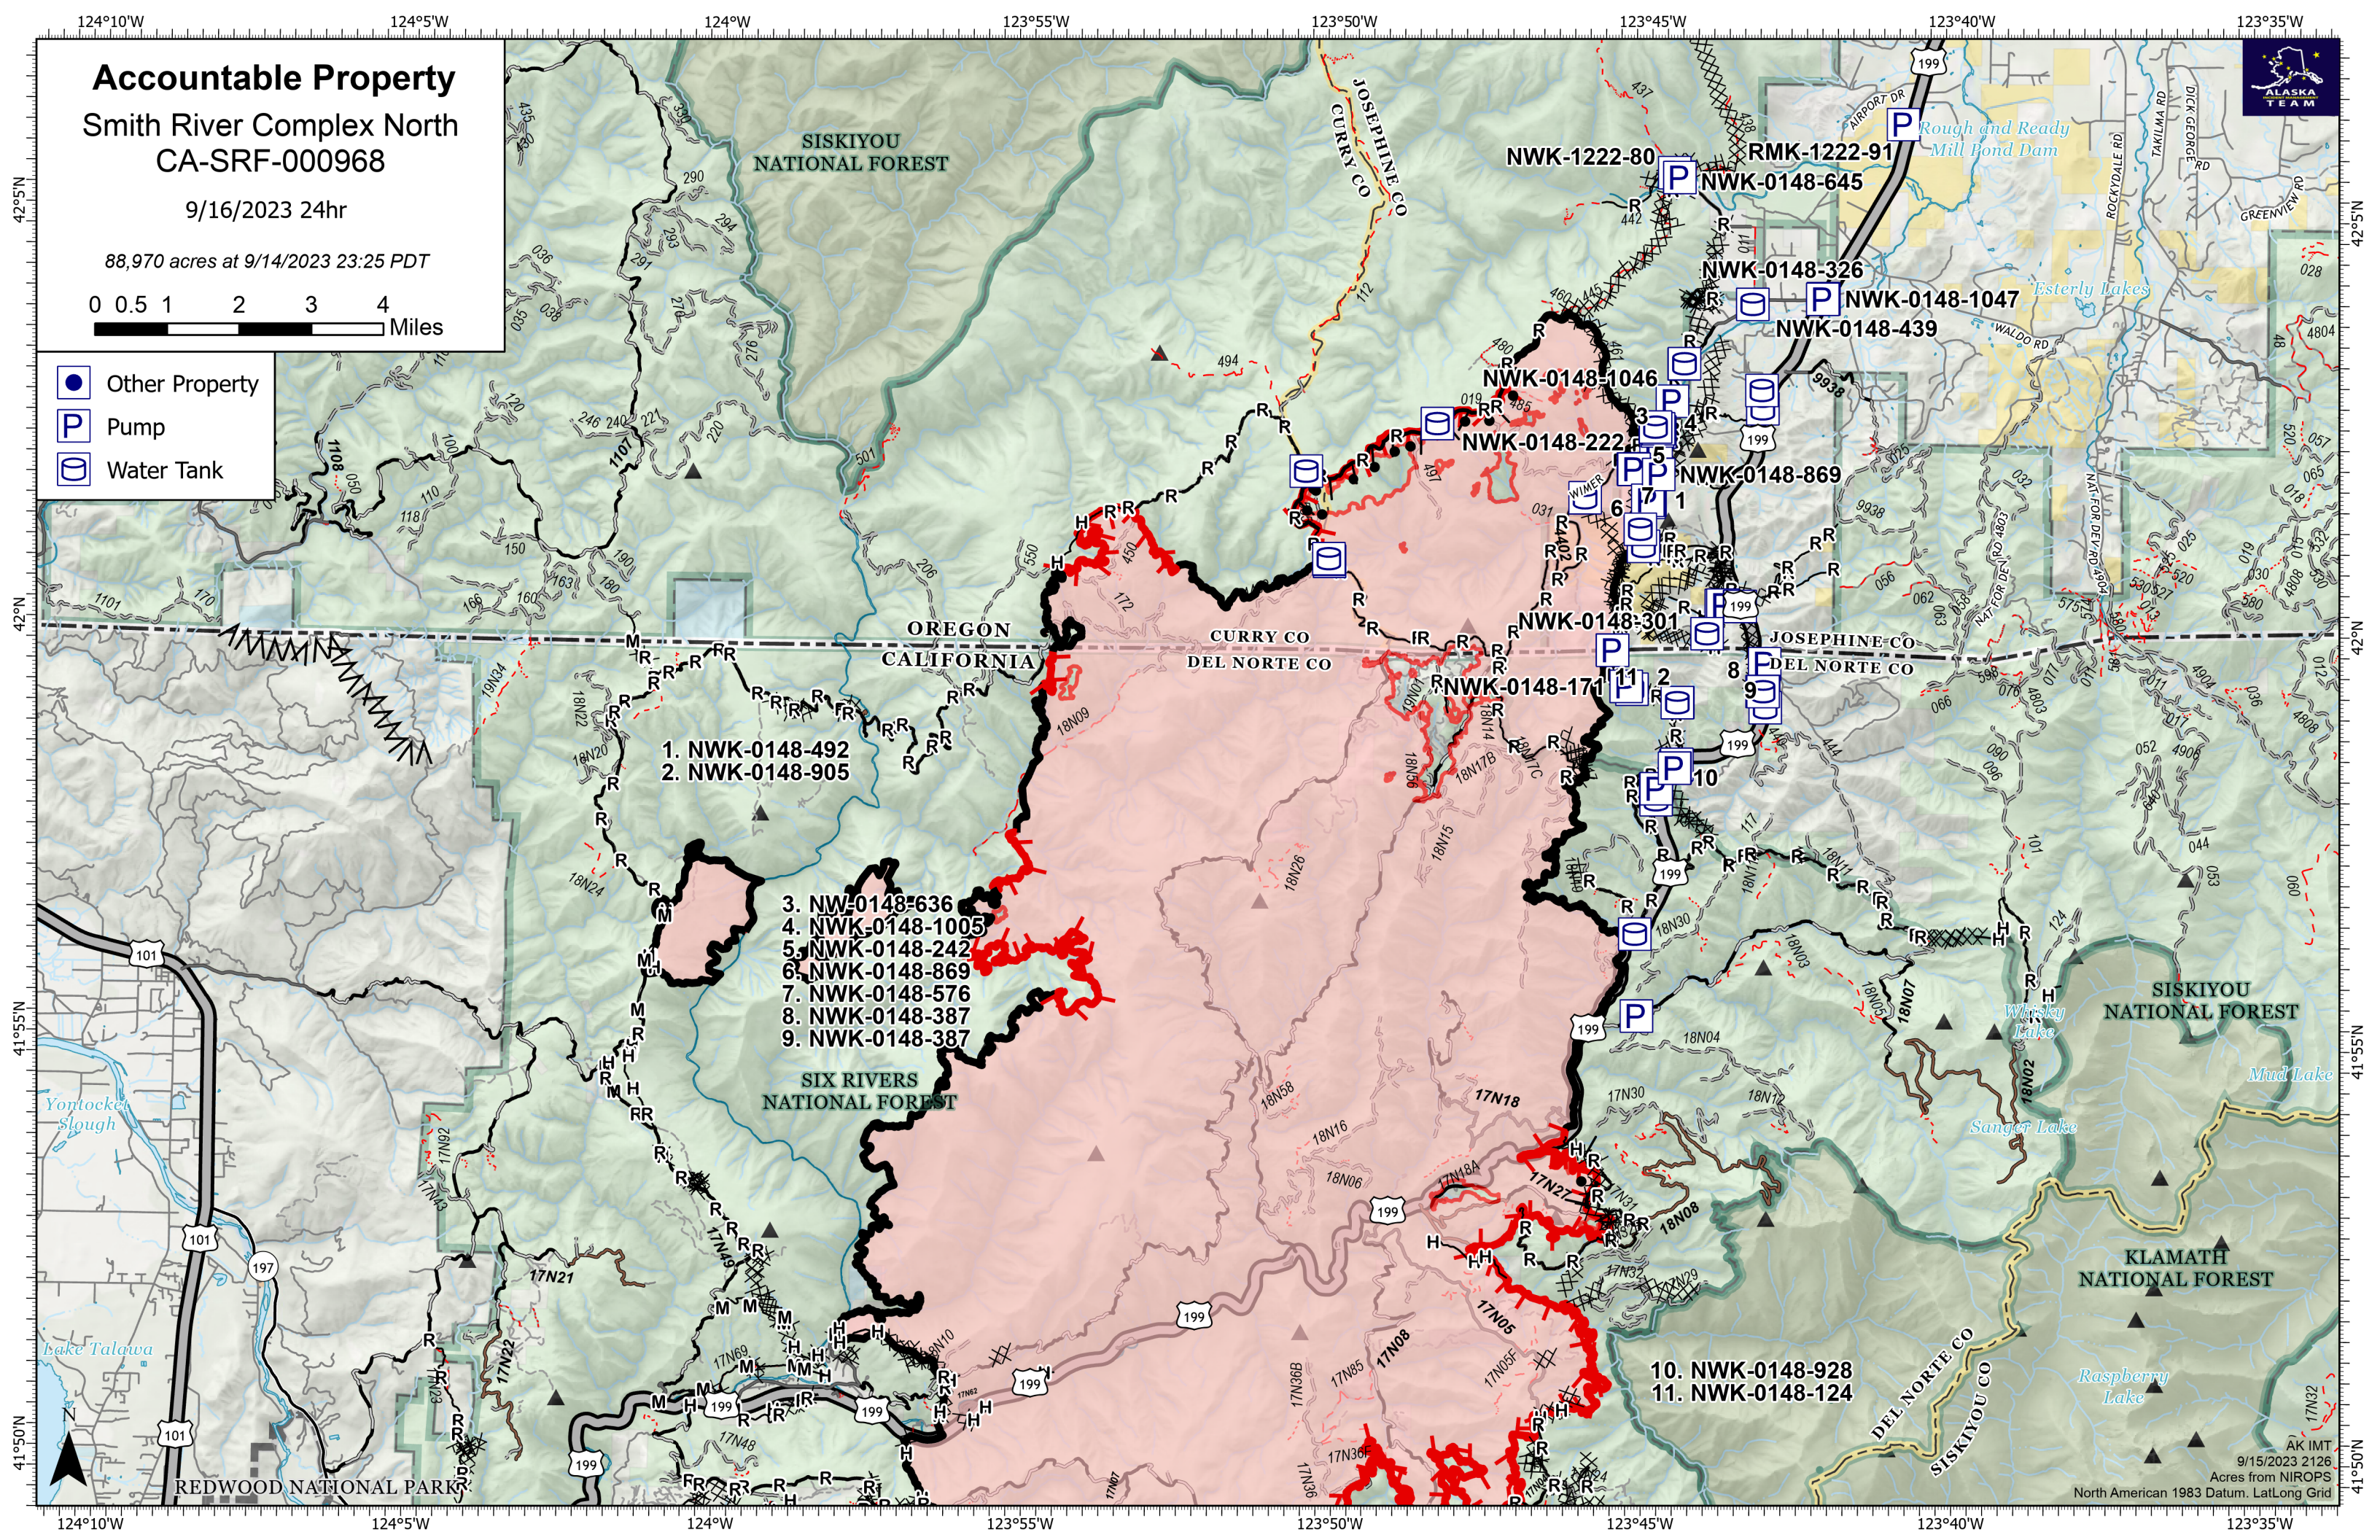

# Accountable Property

Smith River Complex North  
CA-SRF-000968

9/16/2023 24hr

88,970 acres at 9/14/2023 23:25 PDT

- Other Property
- Pump
- Water Tank

1. NWK-0148-492
2. NWK-0148-905

3. NW-0148-636
4. NWK-0148-1005
5. NWK-0148-242
6. NWK-0148-869
7. NWK-0148-576
8. NWK-0148-387
9. NWK-0148-387

10. NWK-0148-928
11. NWK-0148-124