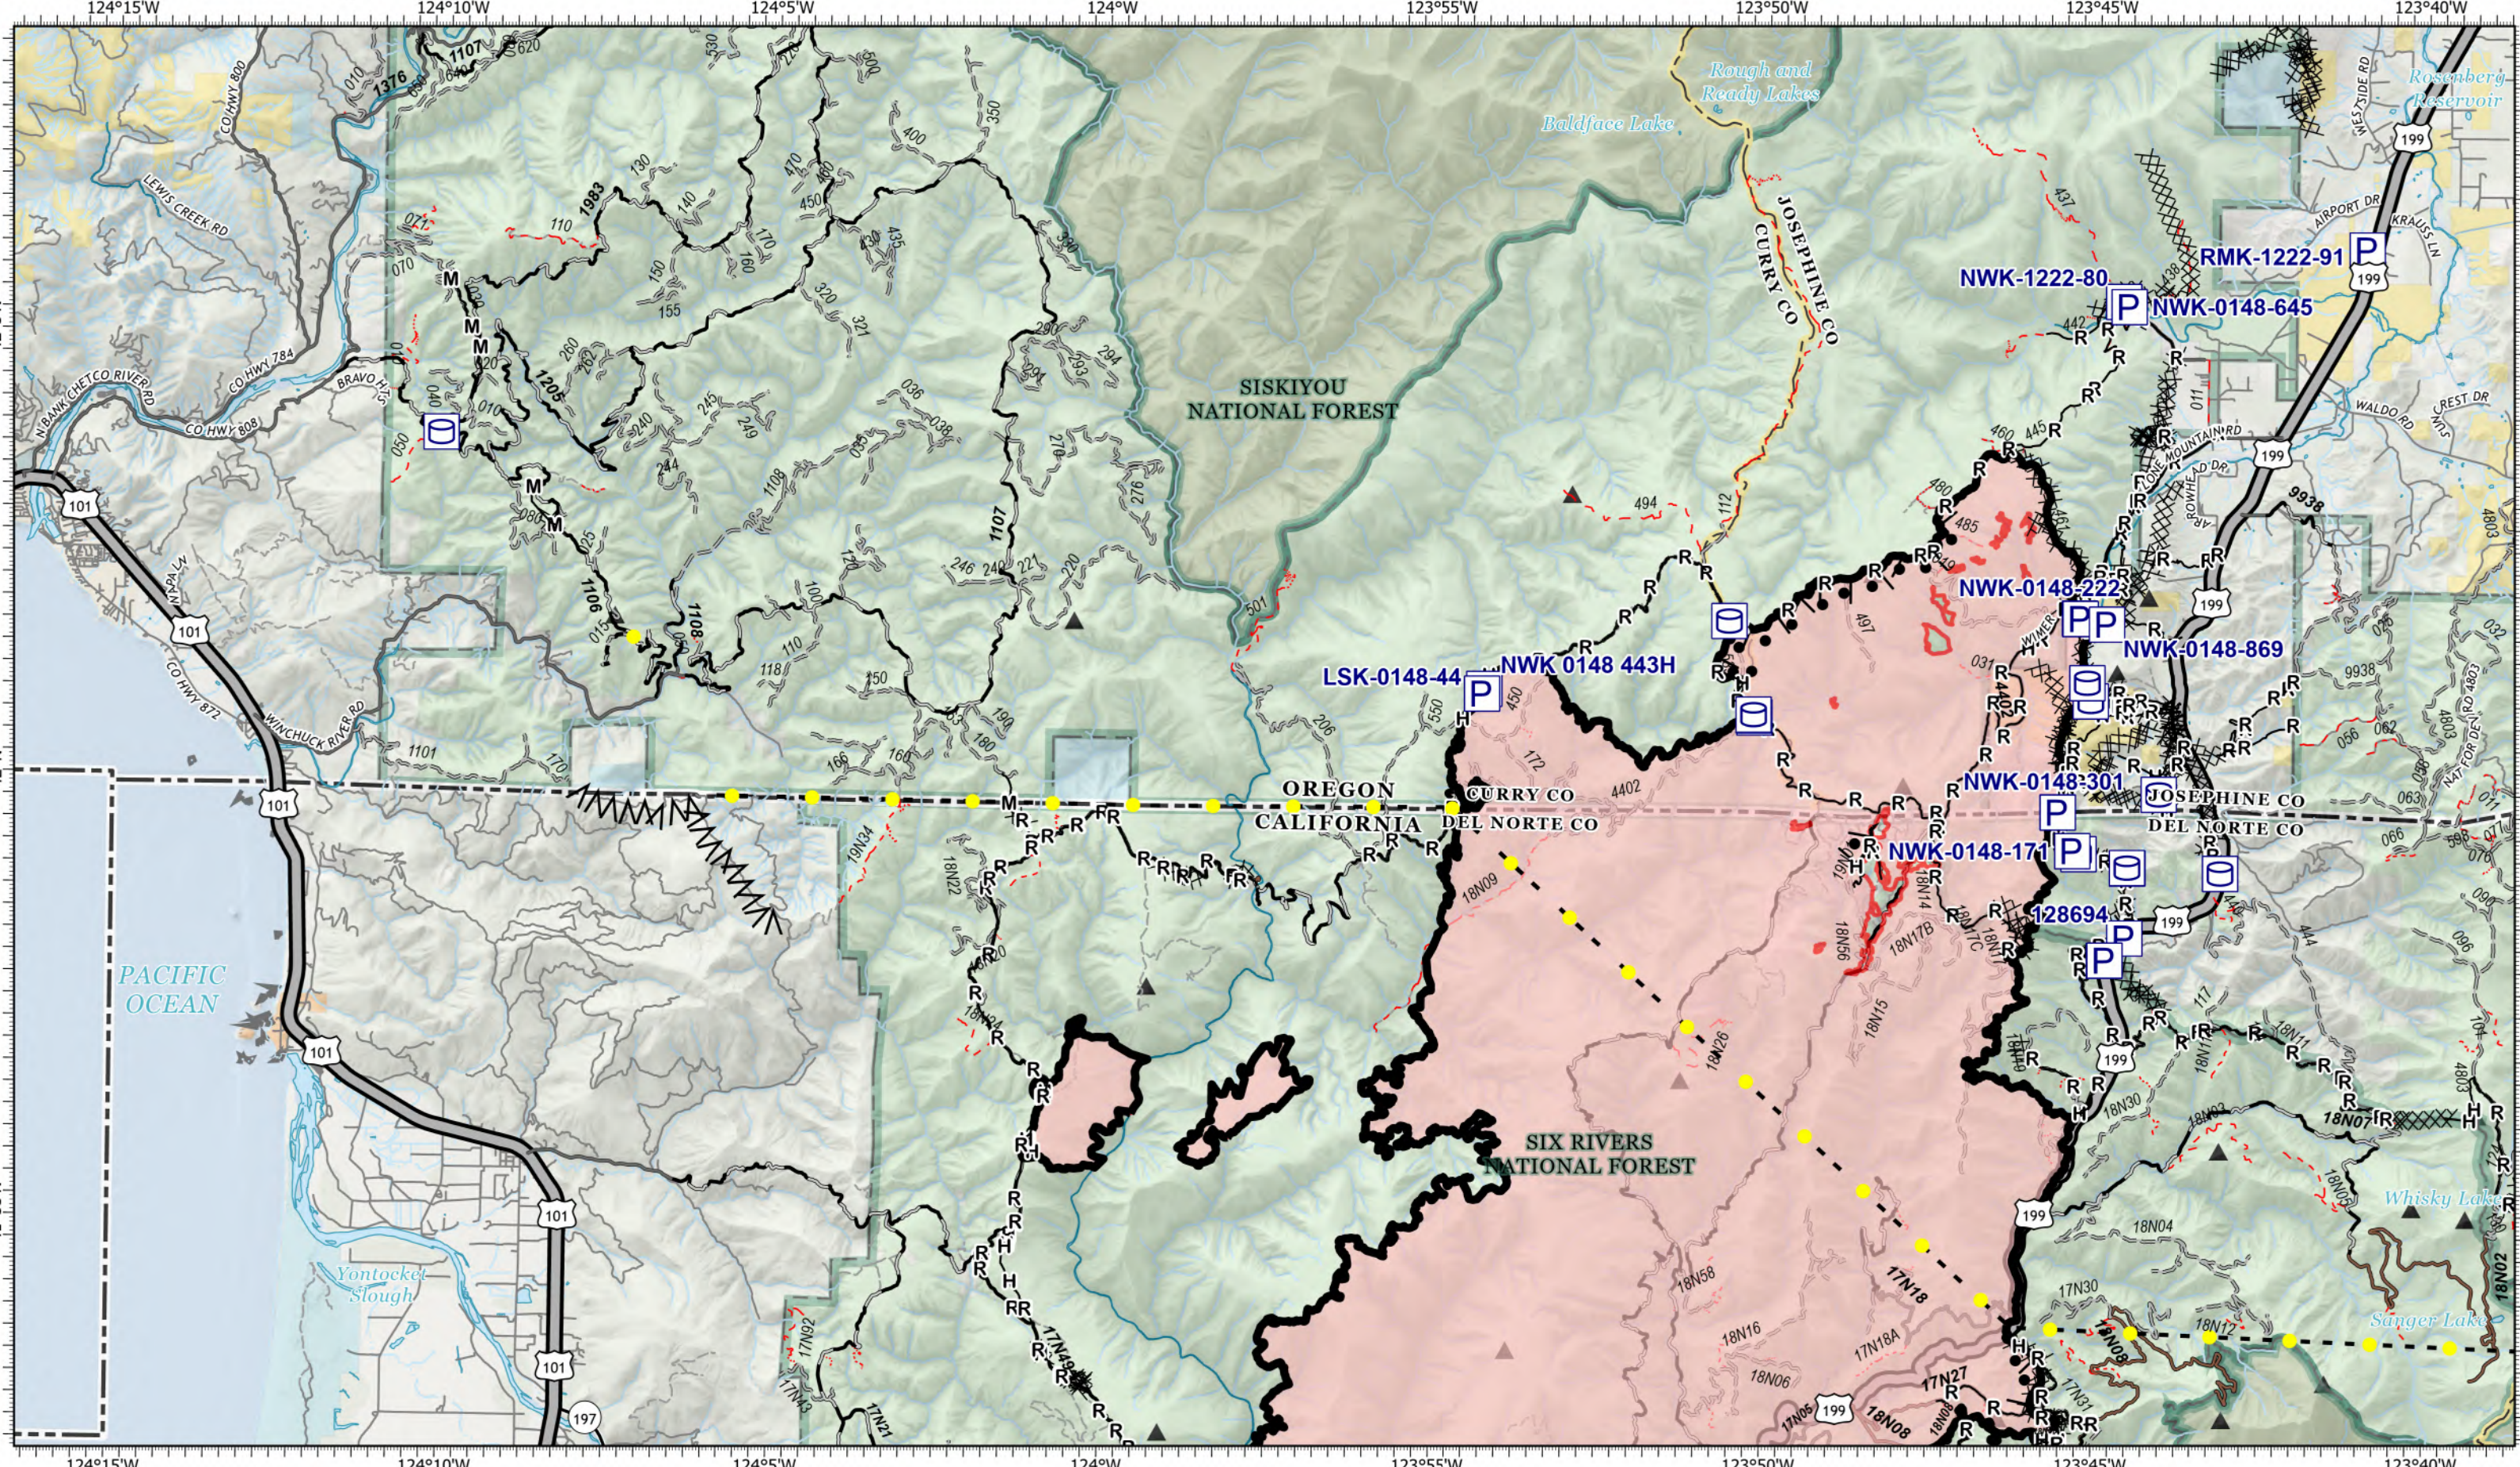

Accountable Property

Smith River Complex North
CA-SRF-000968
9/22/2023
93,559 acres at 9/20/2023 @ 2036 PDT

● Other Property P Pump ☑ Water Tank

PNW8
9/21/2023 2140
Acres from NIROPS
North American 1983 Datum, LatLong Grid

0 0.5 1 2 3 4 5 Miles