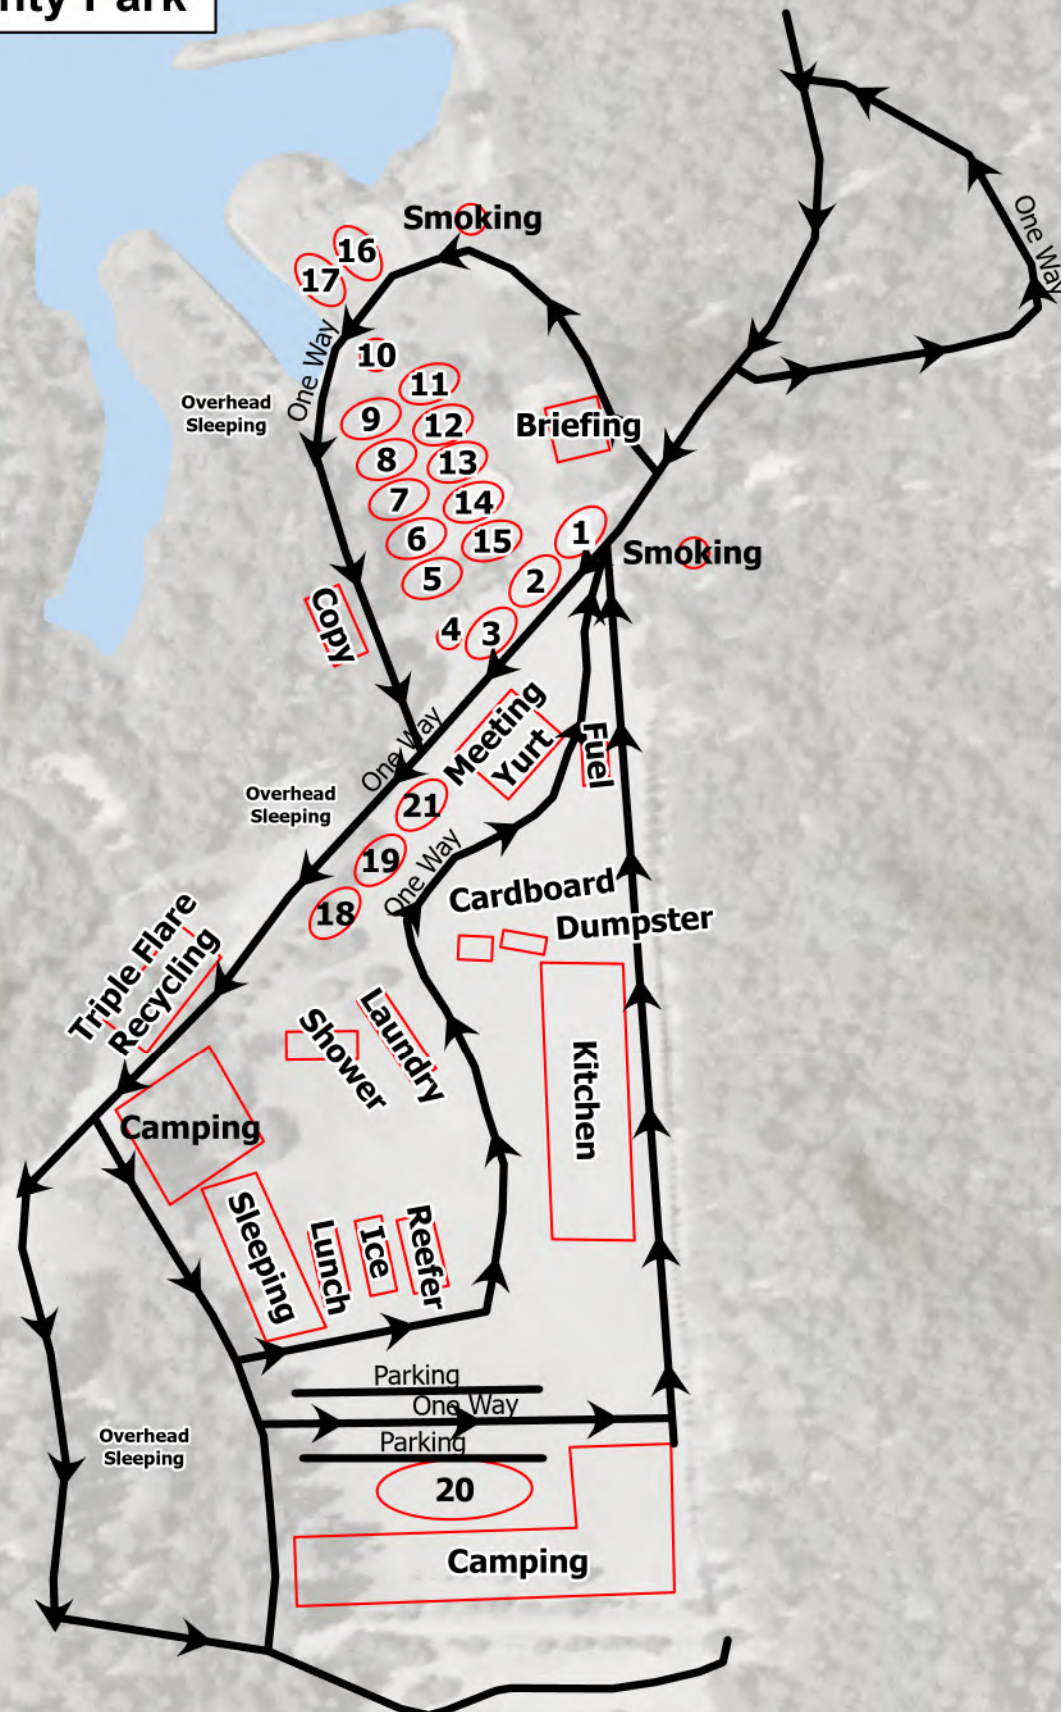

Camp Facilities Map Lake Selmac County Park

Security	1
Communications	2
Medical	3
Ordering	4
Check-in/Docl	5
Plans	6
GIS/Situation	7
READ/Agency Admin.	8
IC	9
HR	10
Operations/Resources	11
Air Ops	12
FBAN/IMET/AIR	13
PIO	14
Finance	15
Agency Administrators	16
Liason	17
Supply	18
Supply	19
Ground Support	20
Logistics/Facilities	21

Weed wash located at
30365 Redwood Hwy Cave
Junction, OR 97523

42°15.5'N

42°15.5'N