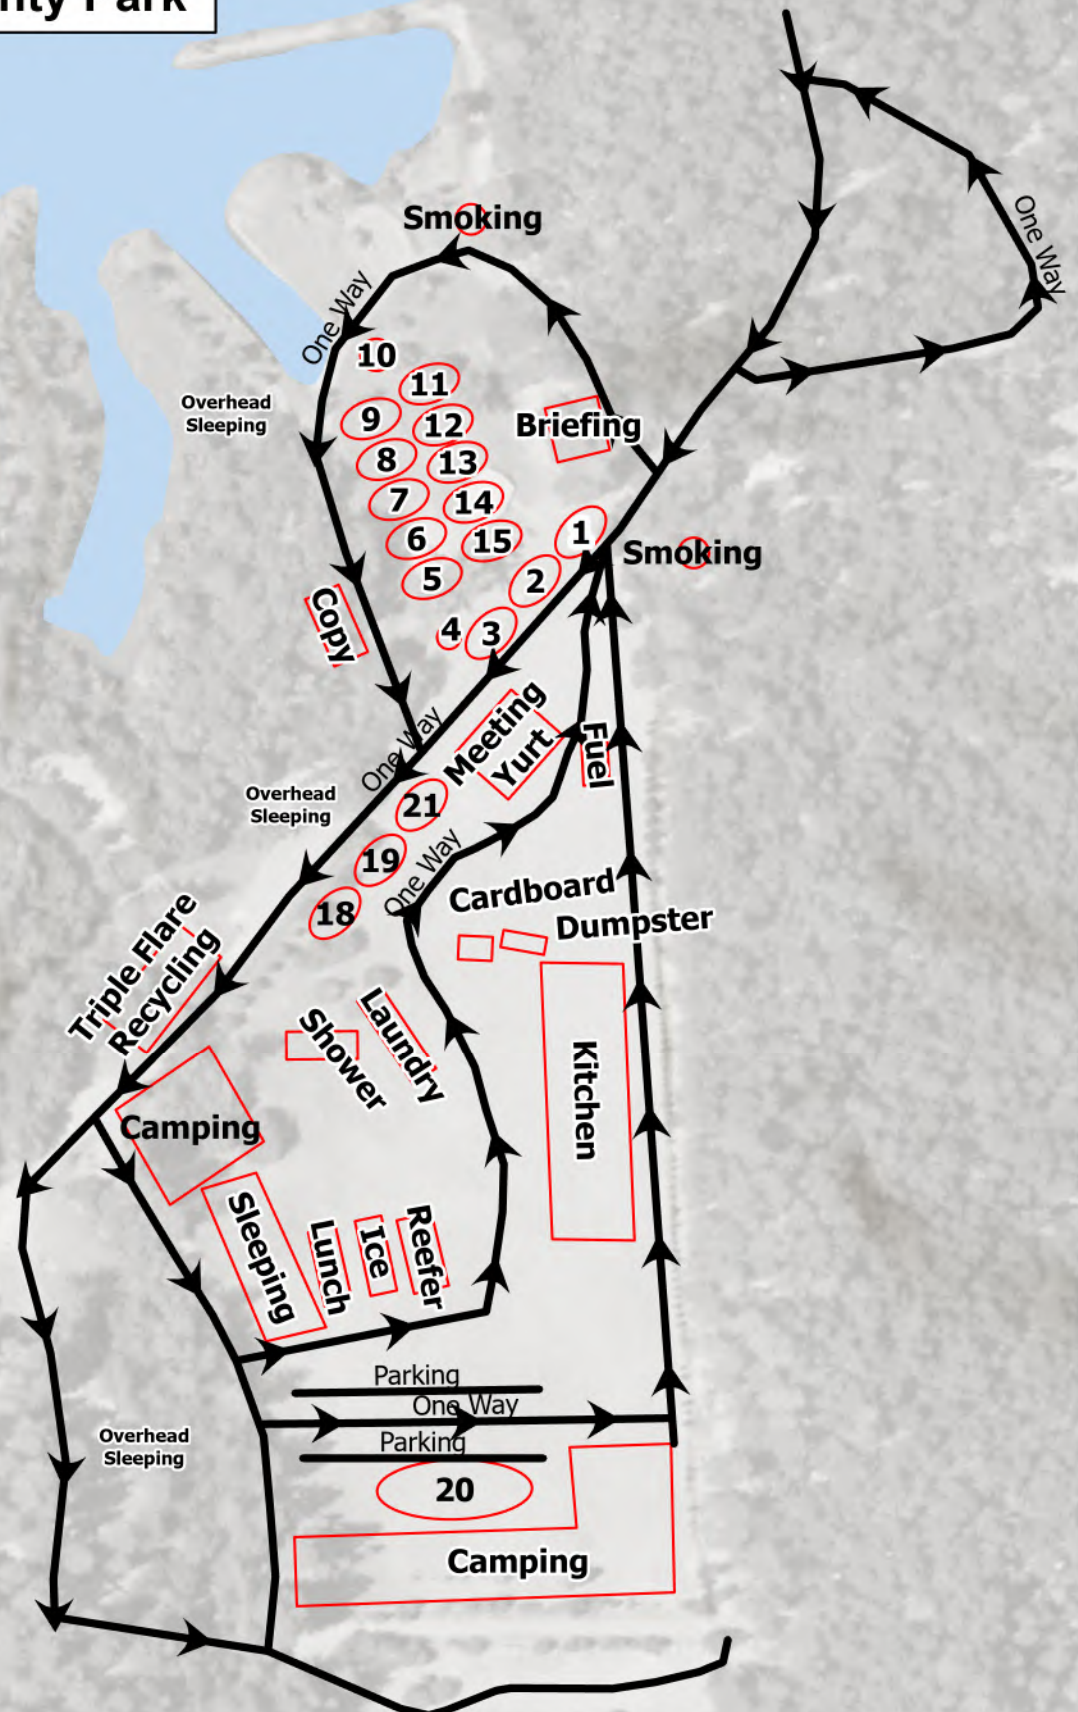

Camp Facilities Map Lake Selmac County Park

Security	1
Communications	2
Medical	3
Ordering	4
Check-in/Docl	5
Plans	6
GIS/Situation	7
READ/Agency Admin.	8
IC/Liason	9
HR	10
Operations/Resources	11
Air Ops	12
FBAN/IMET/AIR	13
PIO	14
Finance	15
Supply	18
Supply	19
Ground Support	20
Logistics/Facilities	21

Weed wash located at
30365 Redwood Hwy Cave
Junction, OR 97523

42°15.5'N

42°15.5'N