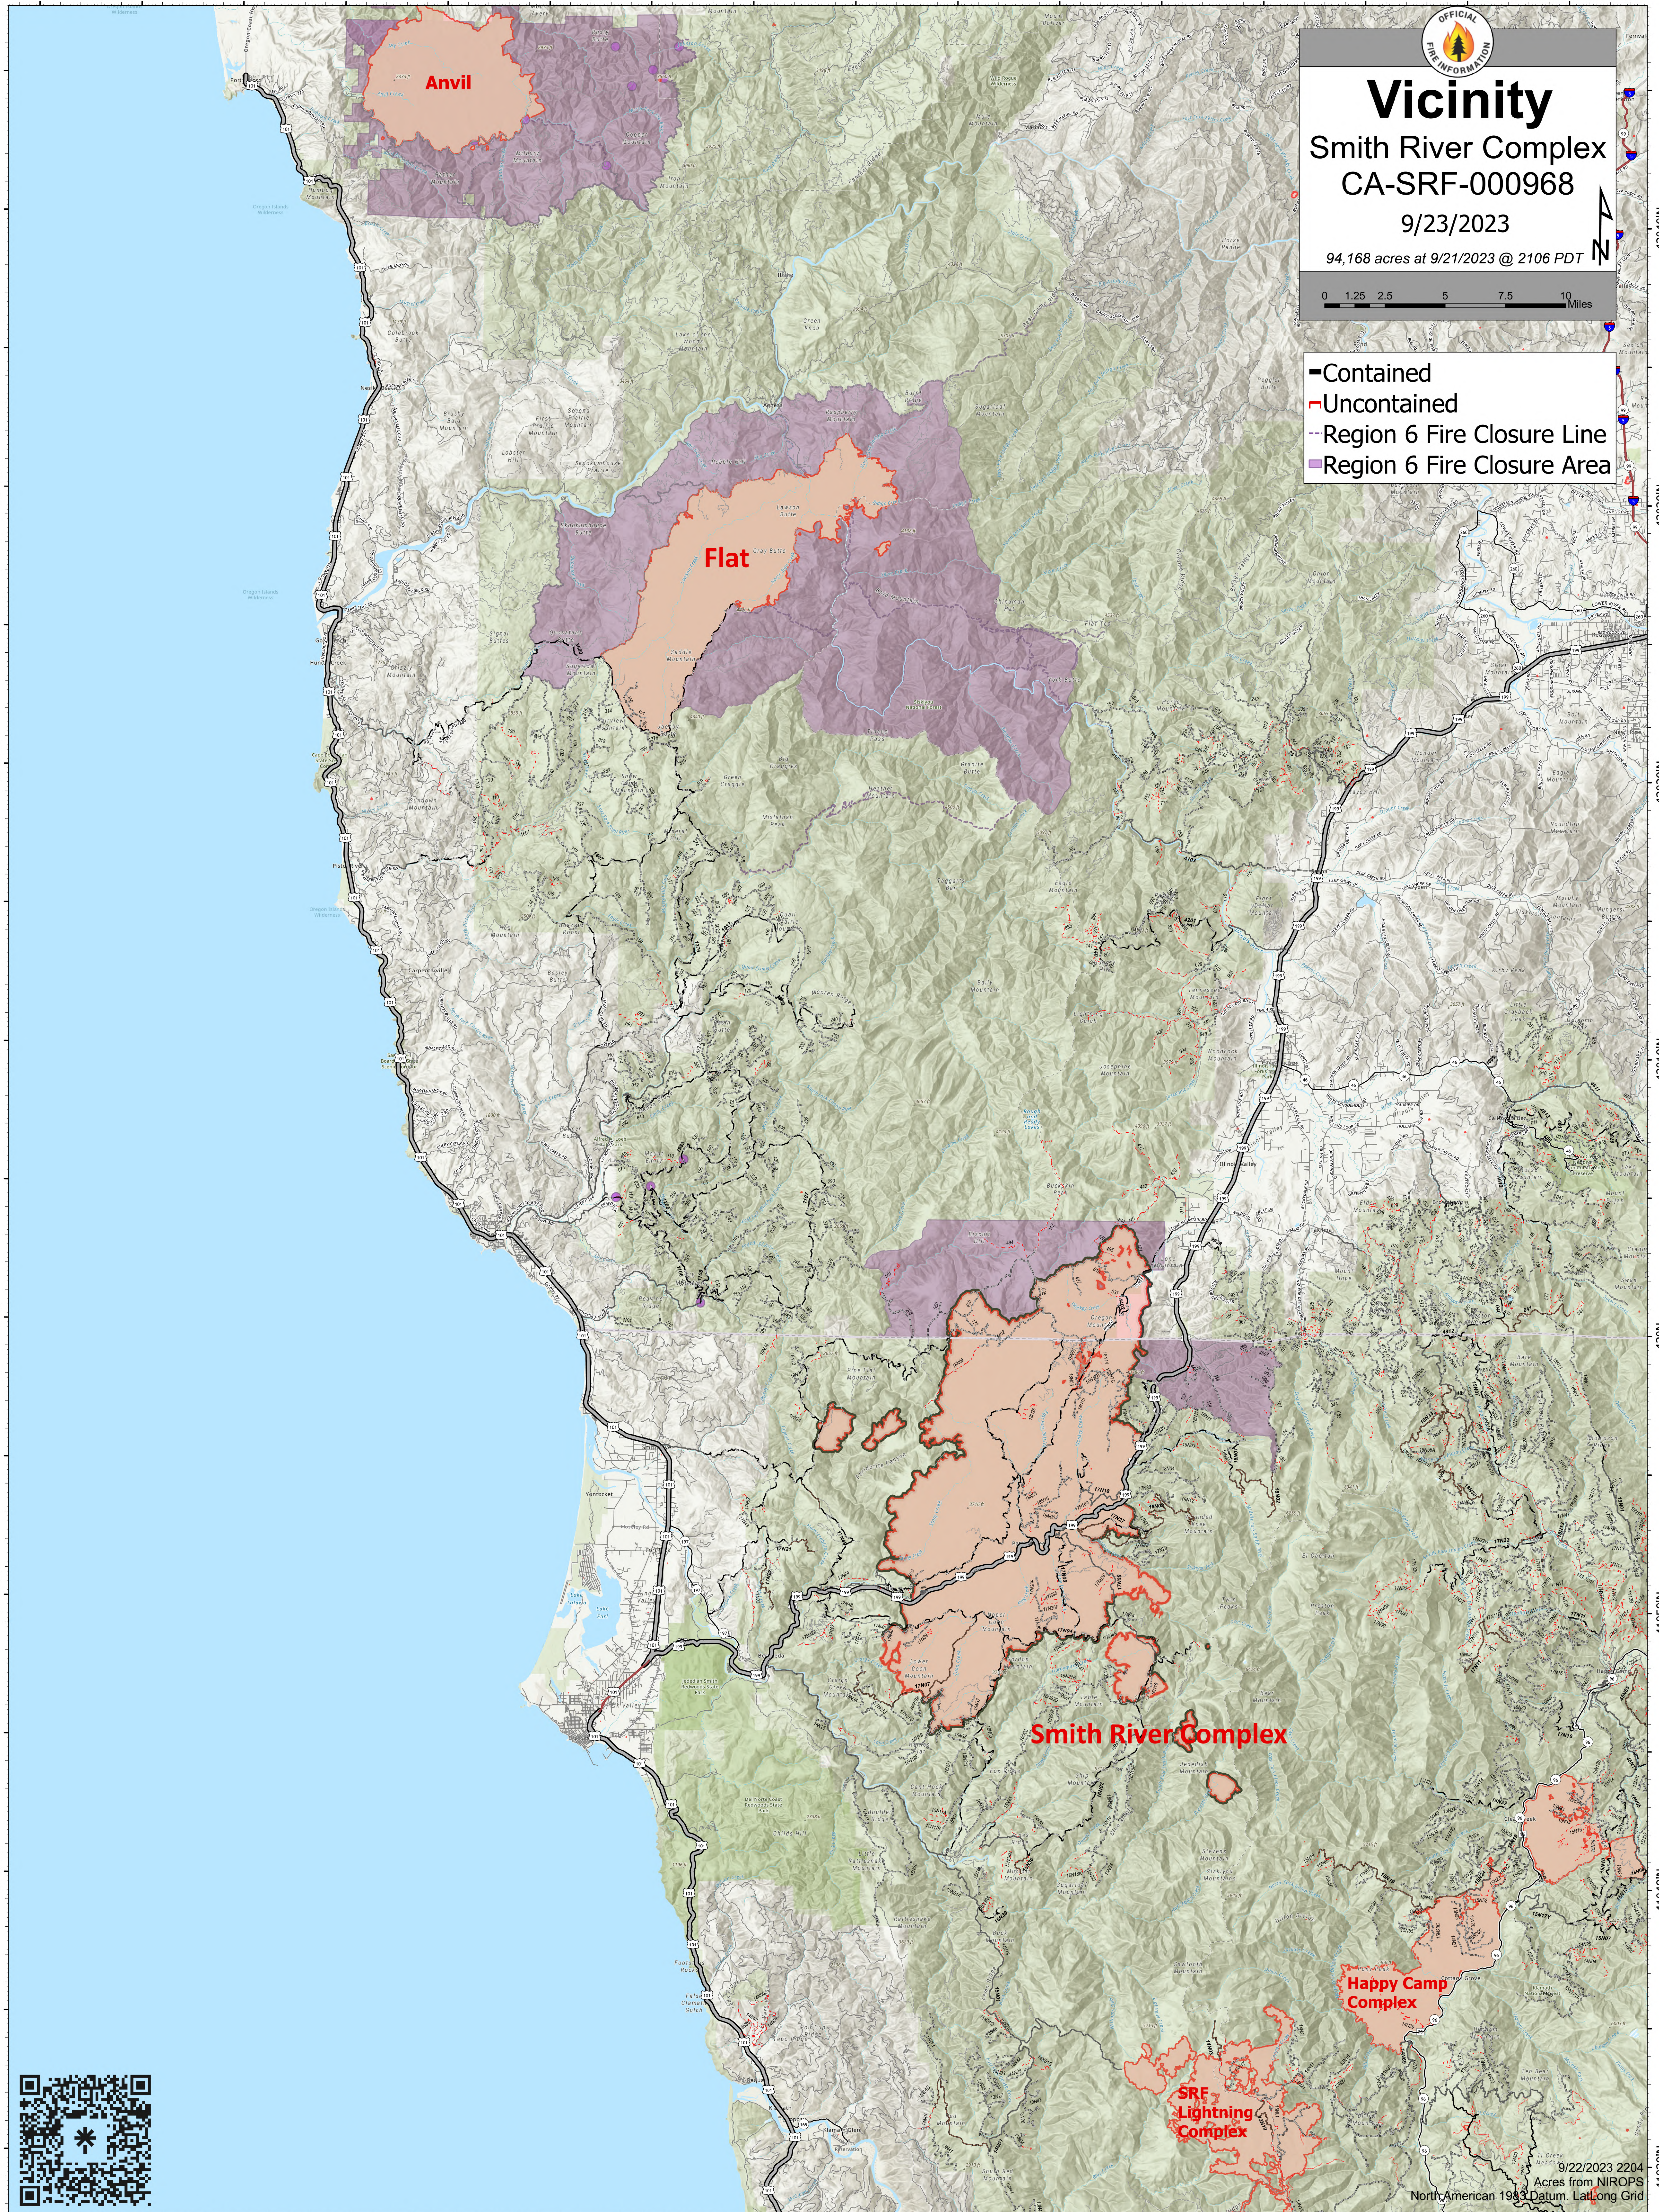

124°40'W 124°30'W 124°20'W 124°10'W 124°W 123°50'W 123°40'W 123°30'W

42°40'N 42°30'N 42°20'N 42°10'N 42°N 41°50'N 41°40'N 41°30'N

Vicinity

Smith River Complex

CA-SRF-000968

9/23/2023

94,168 acres at 9/21/2023 @ 2106 PDT

- Contained
- - - Uncontained
- - - Region 6 Fire Closure Line
- Region 6 Fire Closure Area

124°30'W 124°20'W 124°10'W 124°W 123°50'W 123°40'W 123°30'W