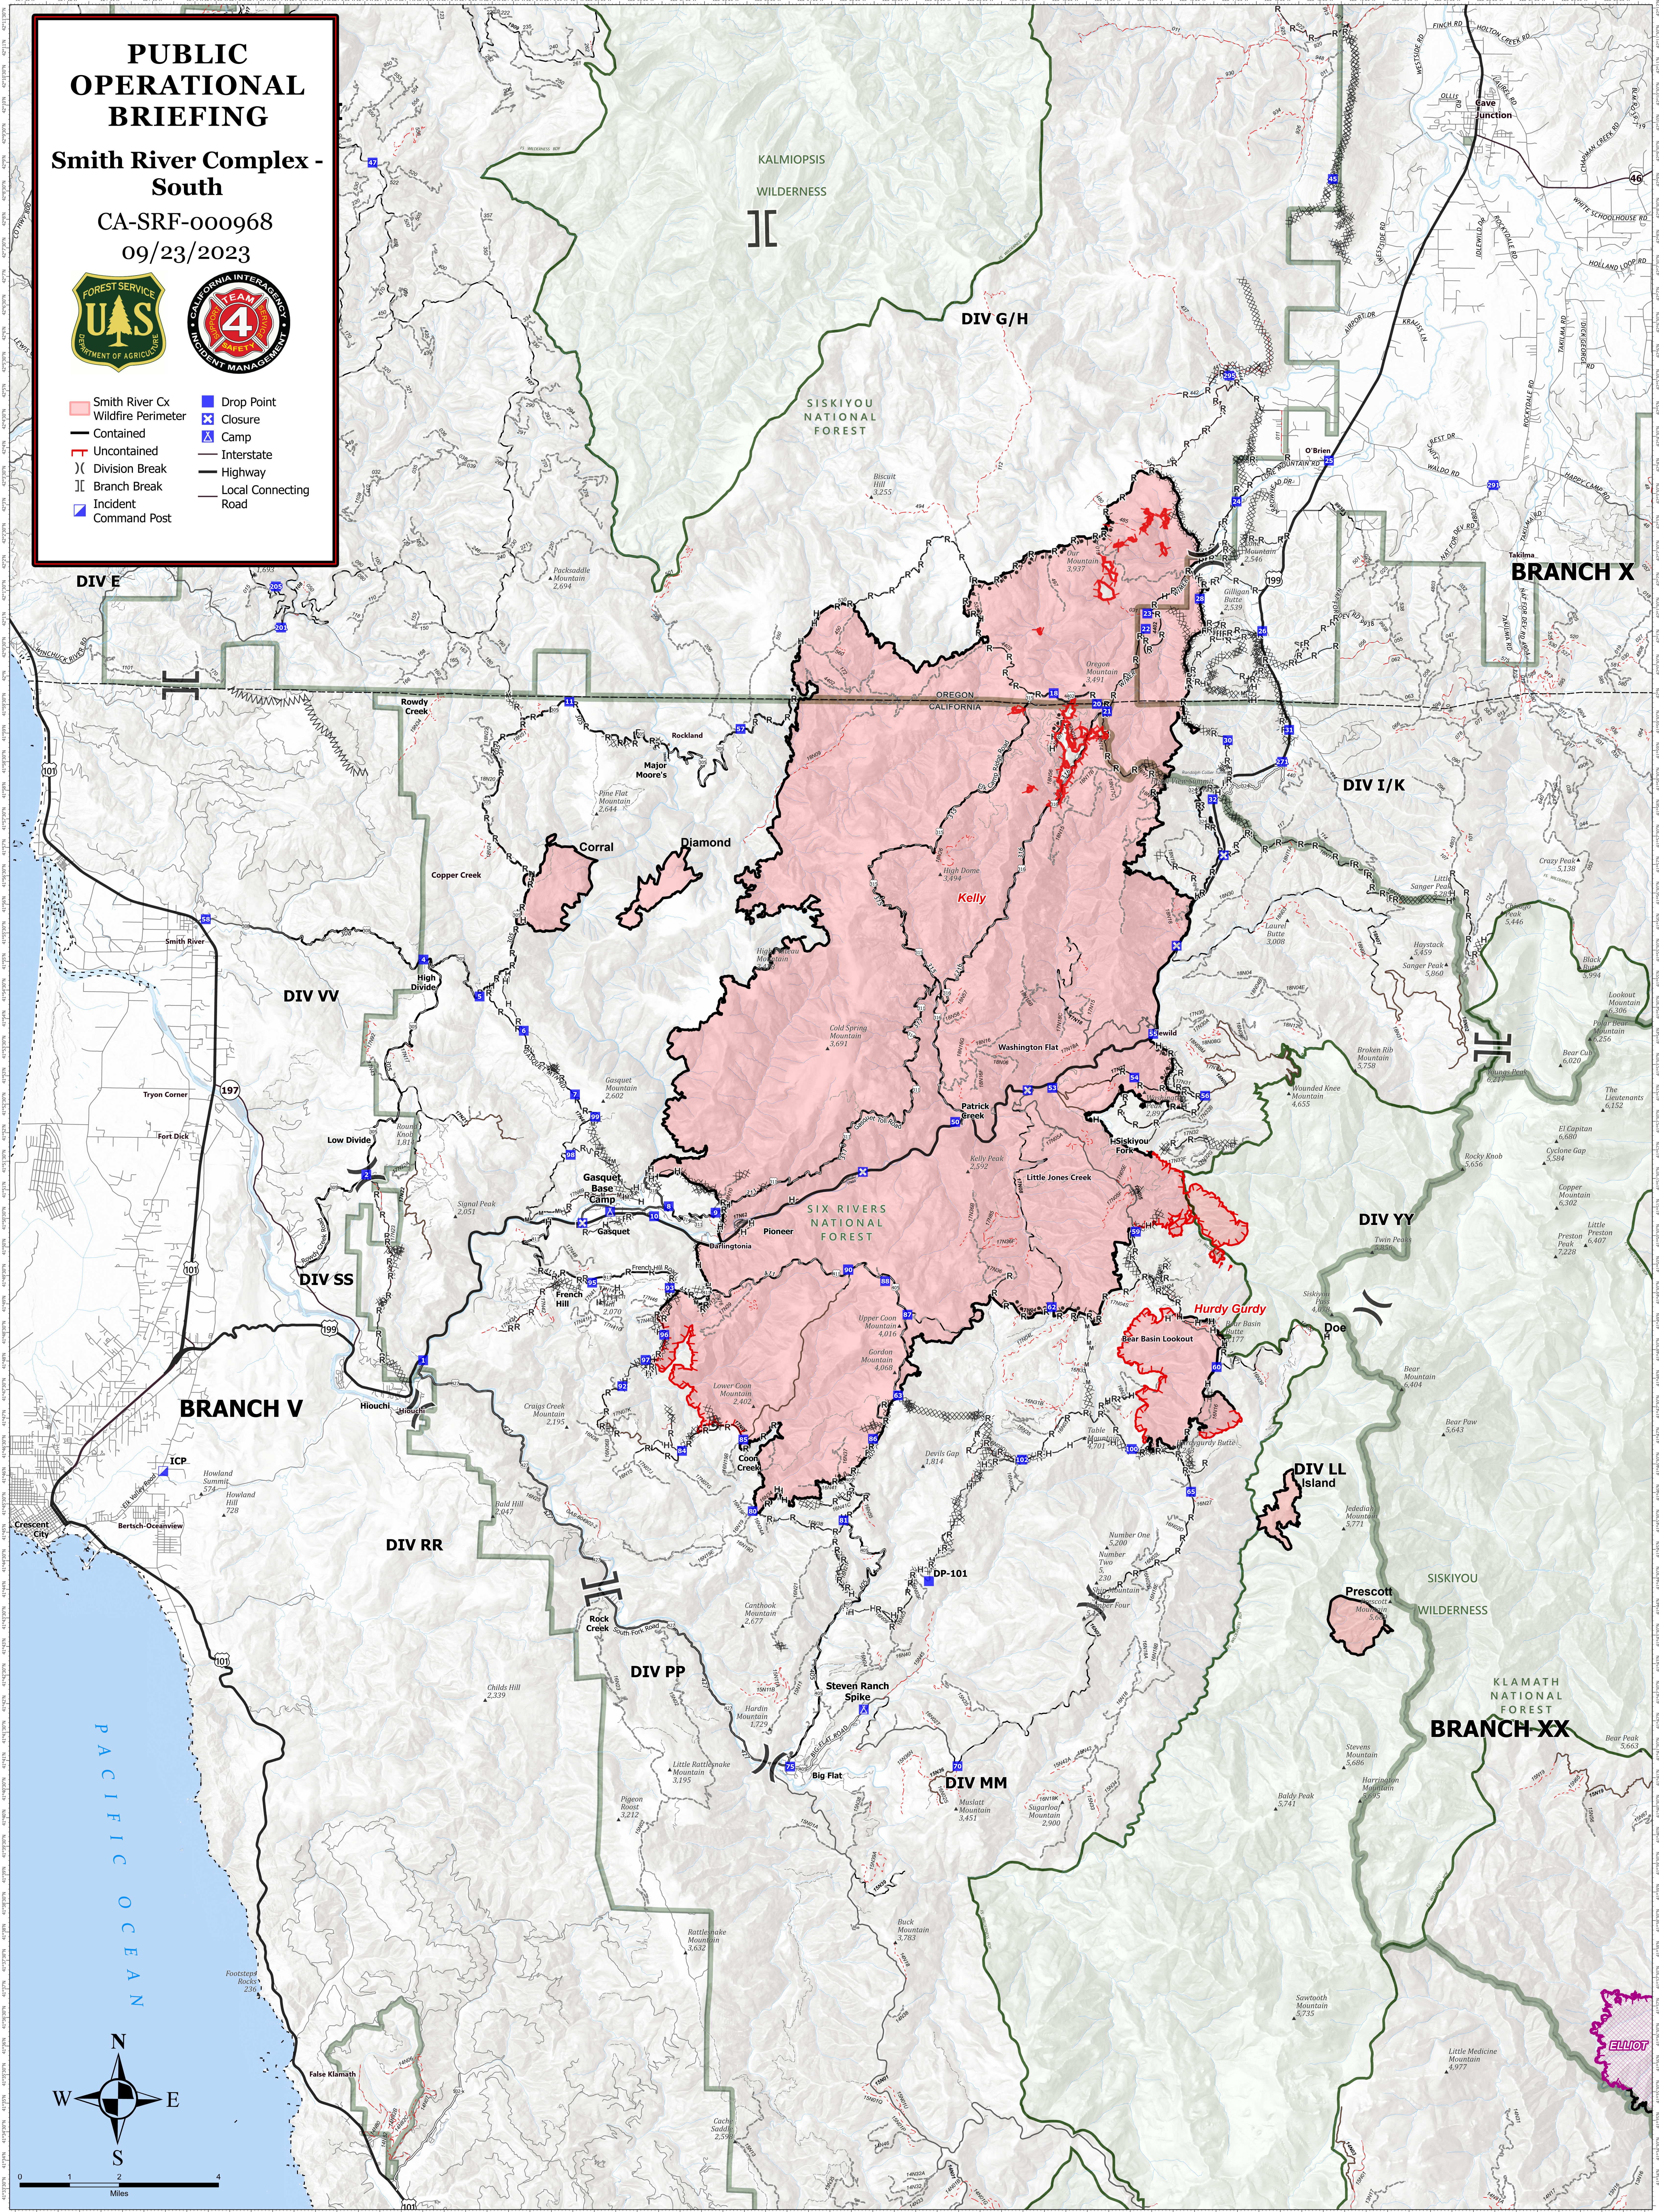

PUBLIC OPERATIONAL BRIEFING

Smith River Complex - South

CA-SRF-000968

09/23/2023

- Smith River Cx
- Wildfire Perimeter
- Contained
- Uncontained
- Division Break
- Branch Break
- Incident Command Post
- Drop Point
- Closure
- Camp
- Interstate
- Highway
- Local Connecting Road

BRANCH X

BRANCH V

BRANCH-XX

ELLIOT