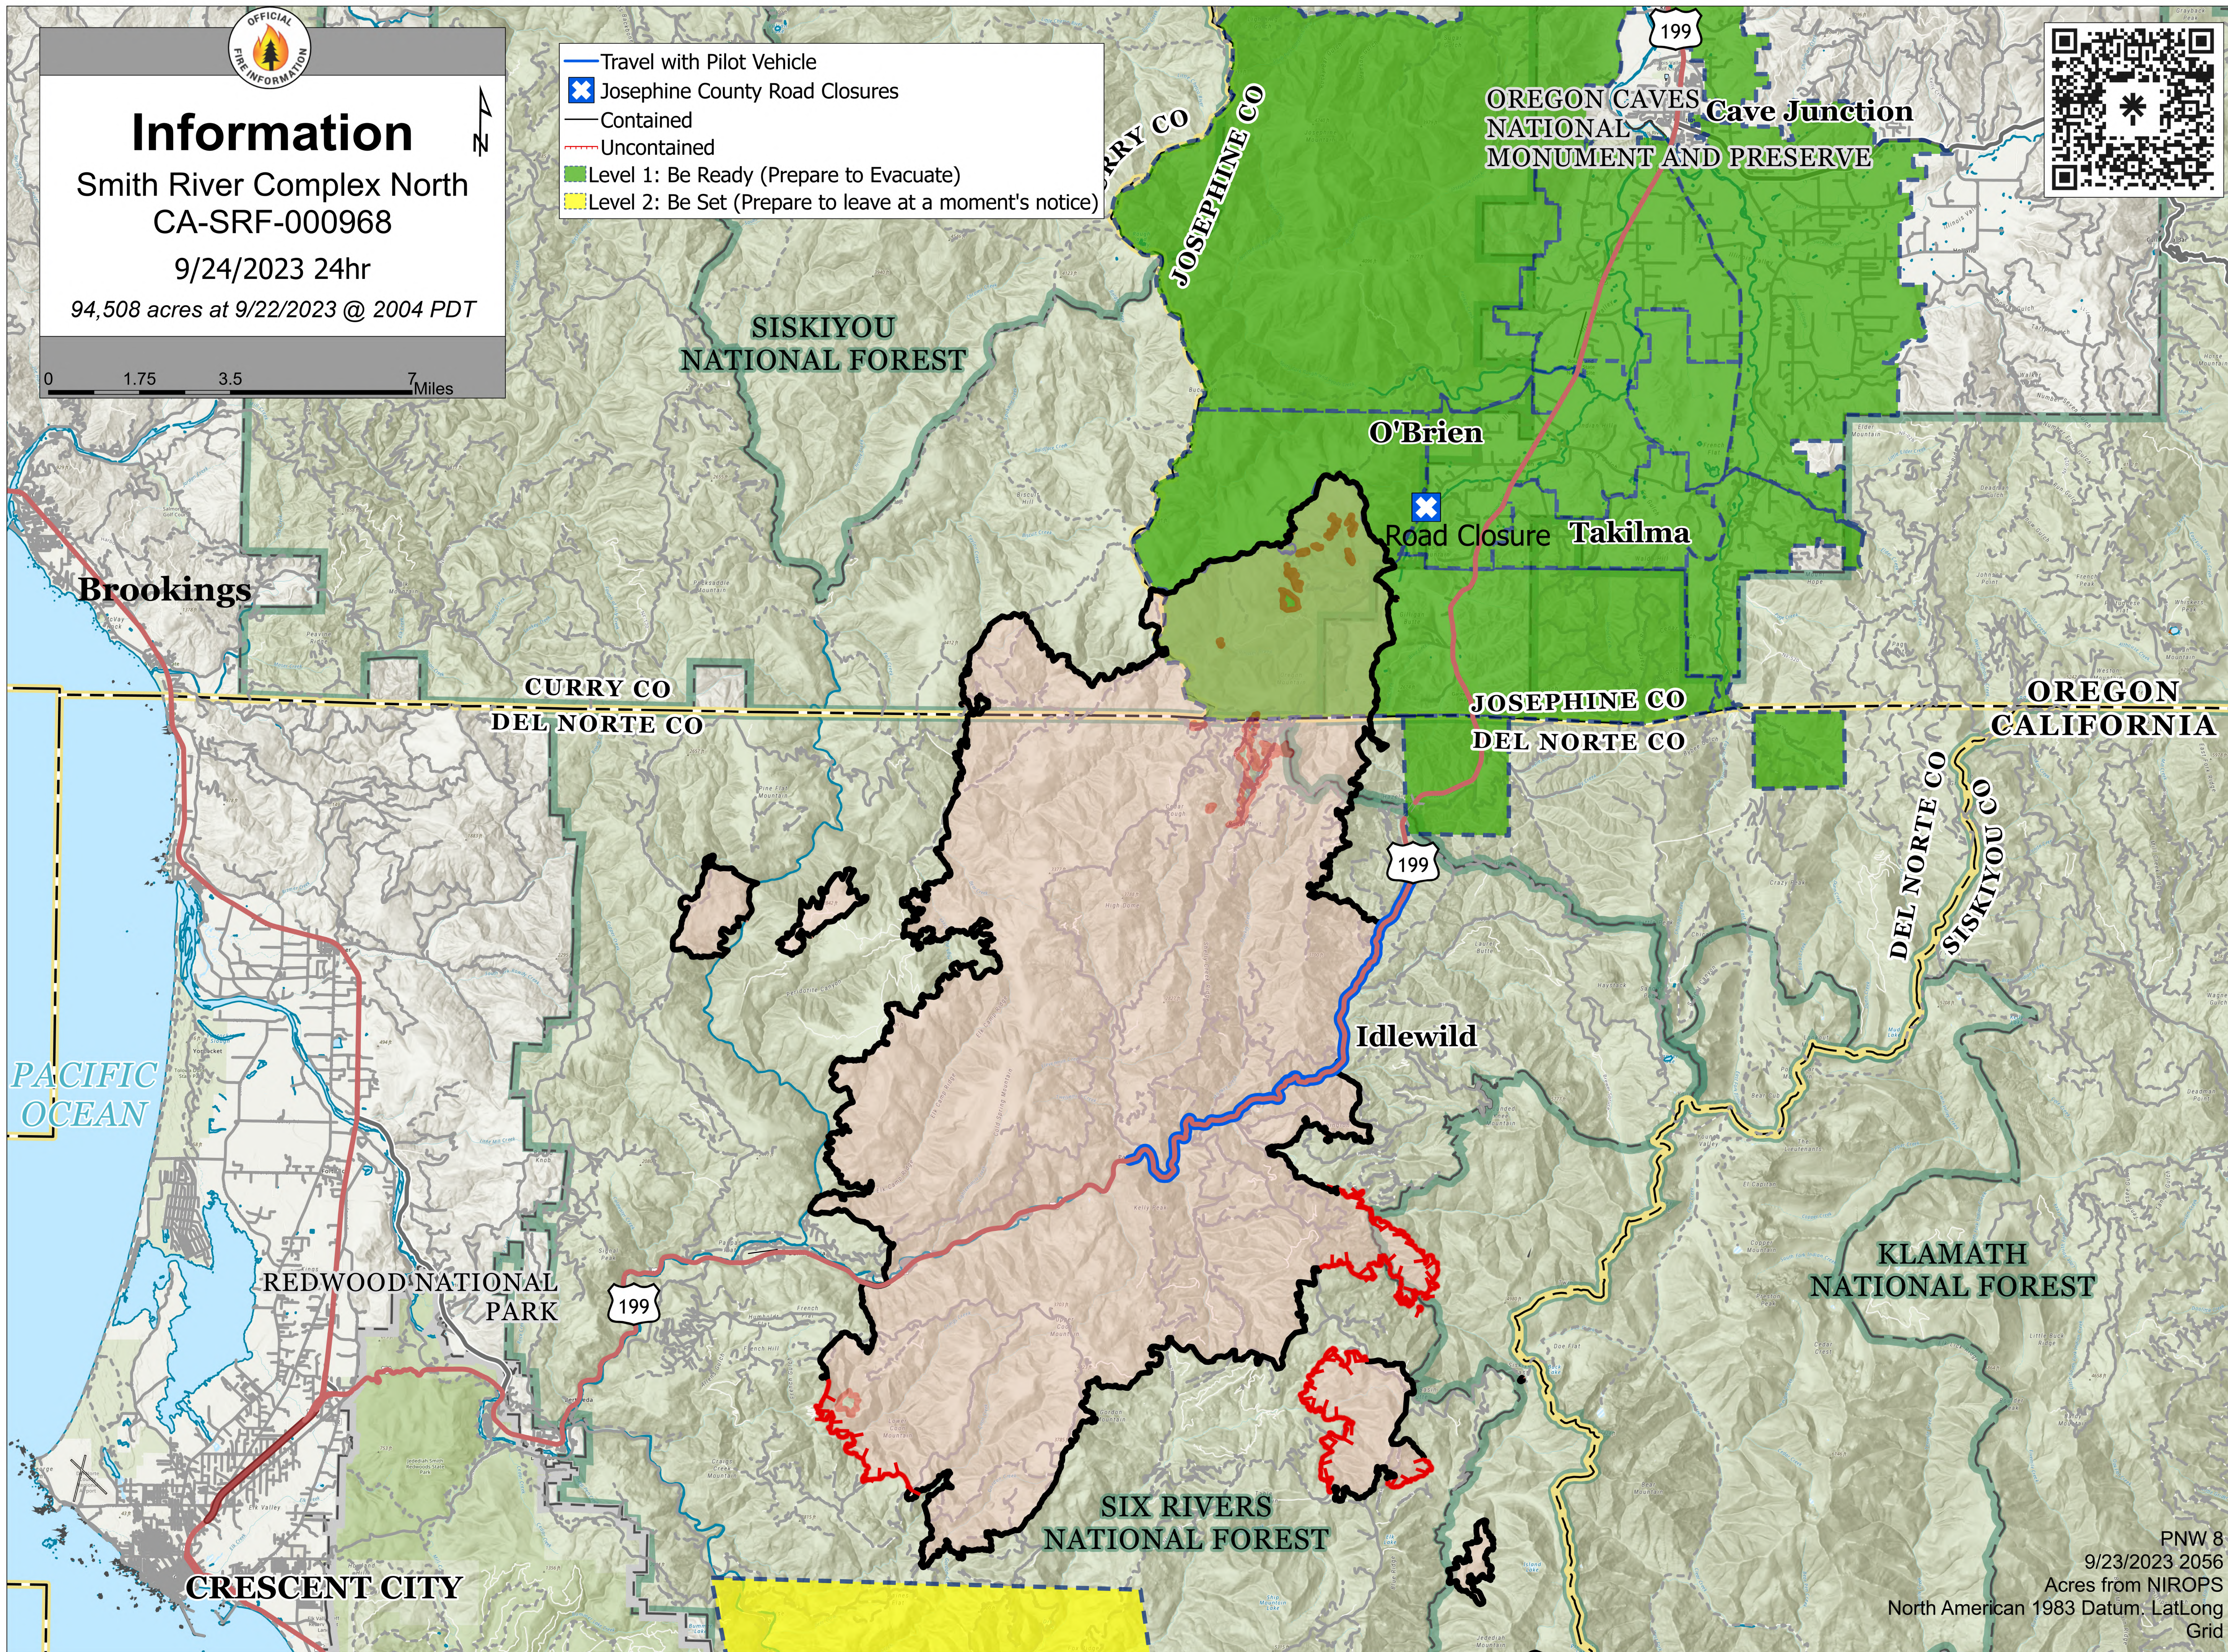

Information

Smith River Complex North
CA-SRF-000968

9/24/2023 24hr

94,508 acres at 9/22/2023 @ 2004 PDT

- Travel with Pilot Vehicle
- Josephine County Road Closures
- Contained
- Uncontained
- Level 1: Be Ready (Prepare to Evacuate)
- Level 2: Be Set (Prepare to leave at a moment's notice)

OREGON CAVES NATIONAL MONUMENT AND PRESERVE
Cave Junction

SISKIYOU NATIONAL FOREST

O'Brien

Road Closure Takilma

CURRY CO
DEL NORTE CO

JOSEPHINE CO
DEL NORTE CO

OREGON
CALIFORNIA

PACIFIC OCEAN

REDWOOD NATIONAL PARK

Idlewild

DEL NORTE CO
SISKIYOU CO

KLAMATH NATIONAL FOREST

SIX RIVERS NATIONAL FOREST

CRESCENT CITY

PNW 8
9/23/2023 2056
Acres from NIROPS
North American 1983 Datum: LatLong
Grid