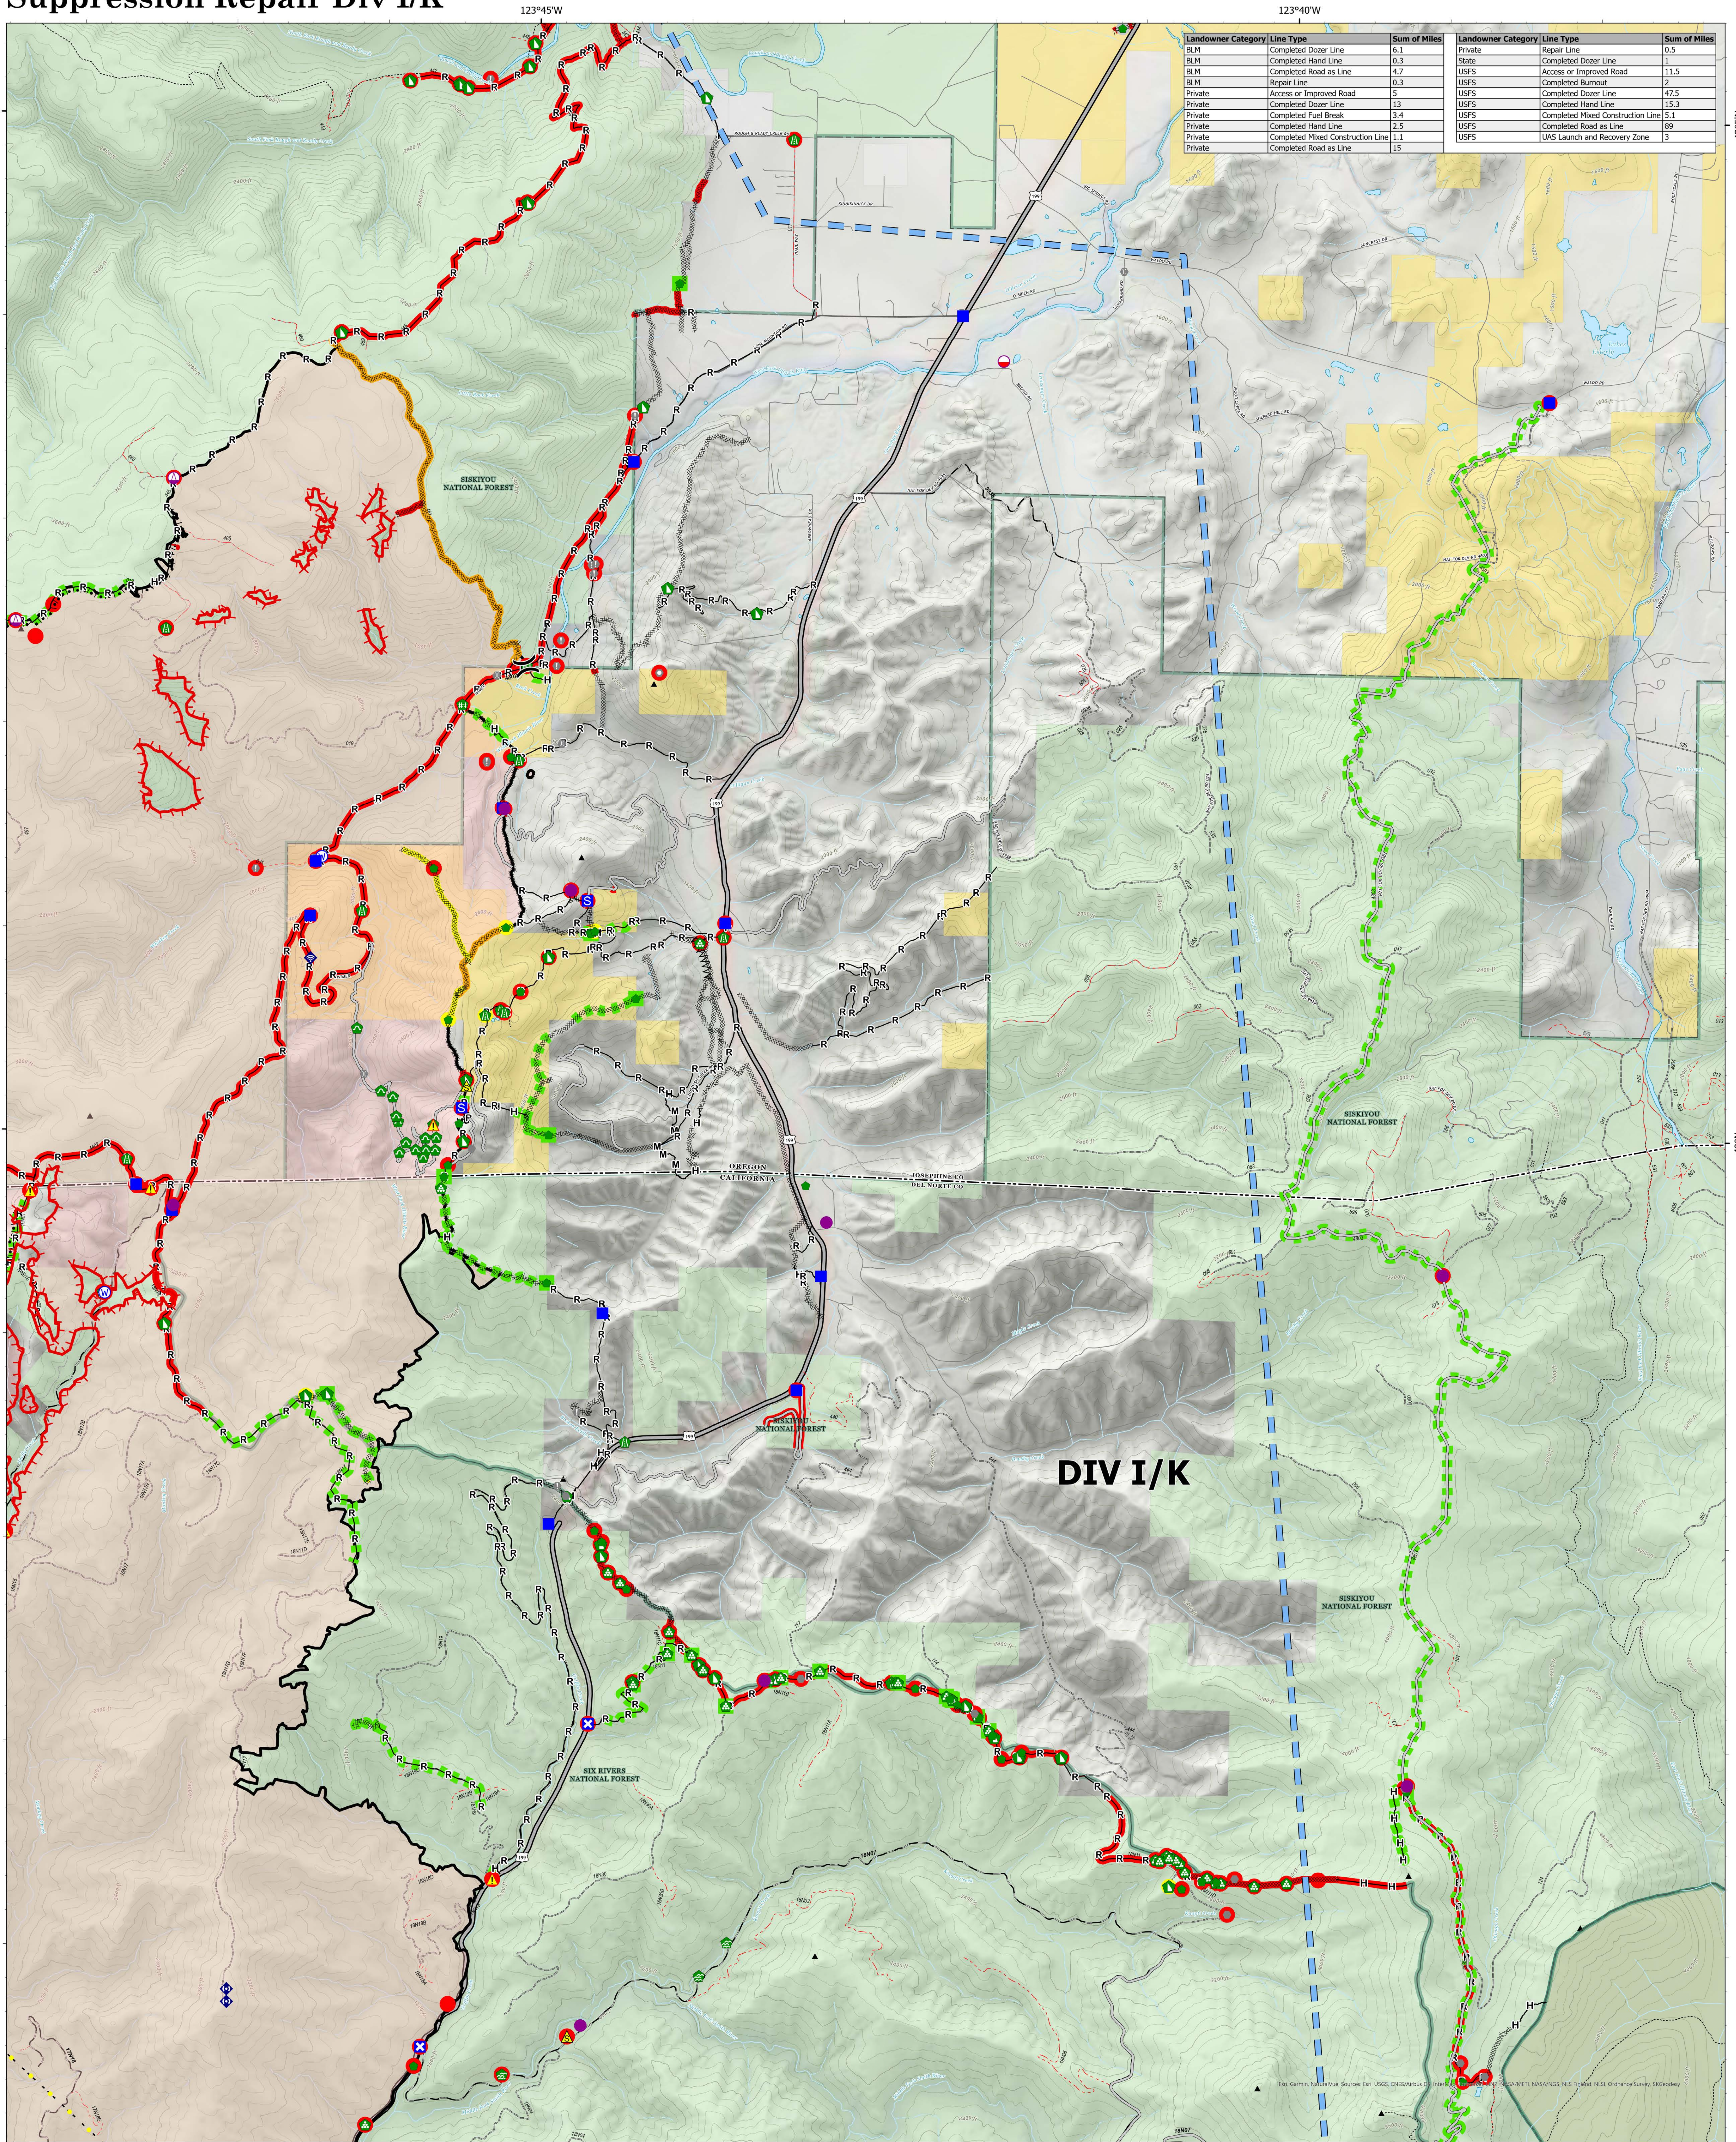

Suppression Repair Div I/K

Landowner Category	Line Type	Sum of Miles	Landowner Category	Line Type	Sum of Miles
BLM	Completed Dozer Line	6.1	Private	Repair Line	0.5
BLM	Completed Hand Line	0.3	State	Completed Dozer Line	1
BLM	Completed Road as Line	4.7	USFS	Access or Improved Road	11.5
BLM	Repair Line	0.3	USFS	Completed Burnout	2
Private	Access or Improved Road	5	USFS	Completed Dozer Line	47.5
Private	Completed Dozer Line	13	USFS	Completed Hand Line	15.3
Private	Completed Fuel Break	3.4	USFS	Completed Mixed Construction Line	5.1
Private	Completed Hand Line	2.5	USFS	Completed Road as Line	89
Private	Completed Mixed Construction Line	1.1	USFS	UAS Launch and Recovery Zone	3
Private	Completed Road as Line	15			