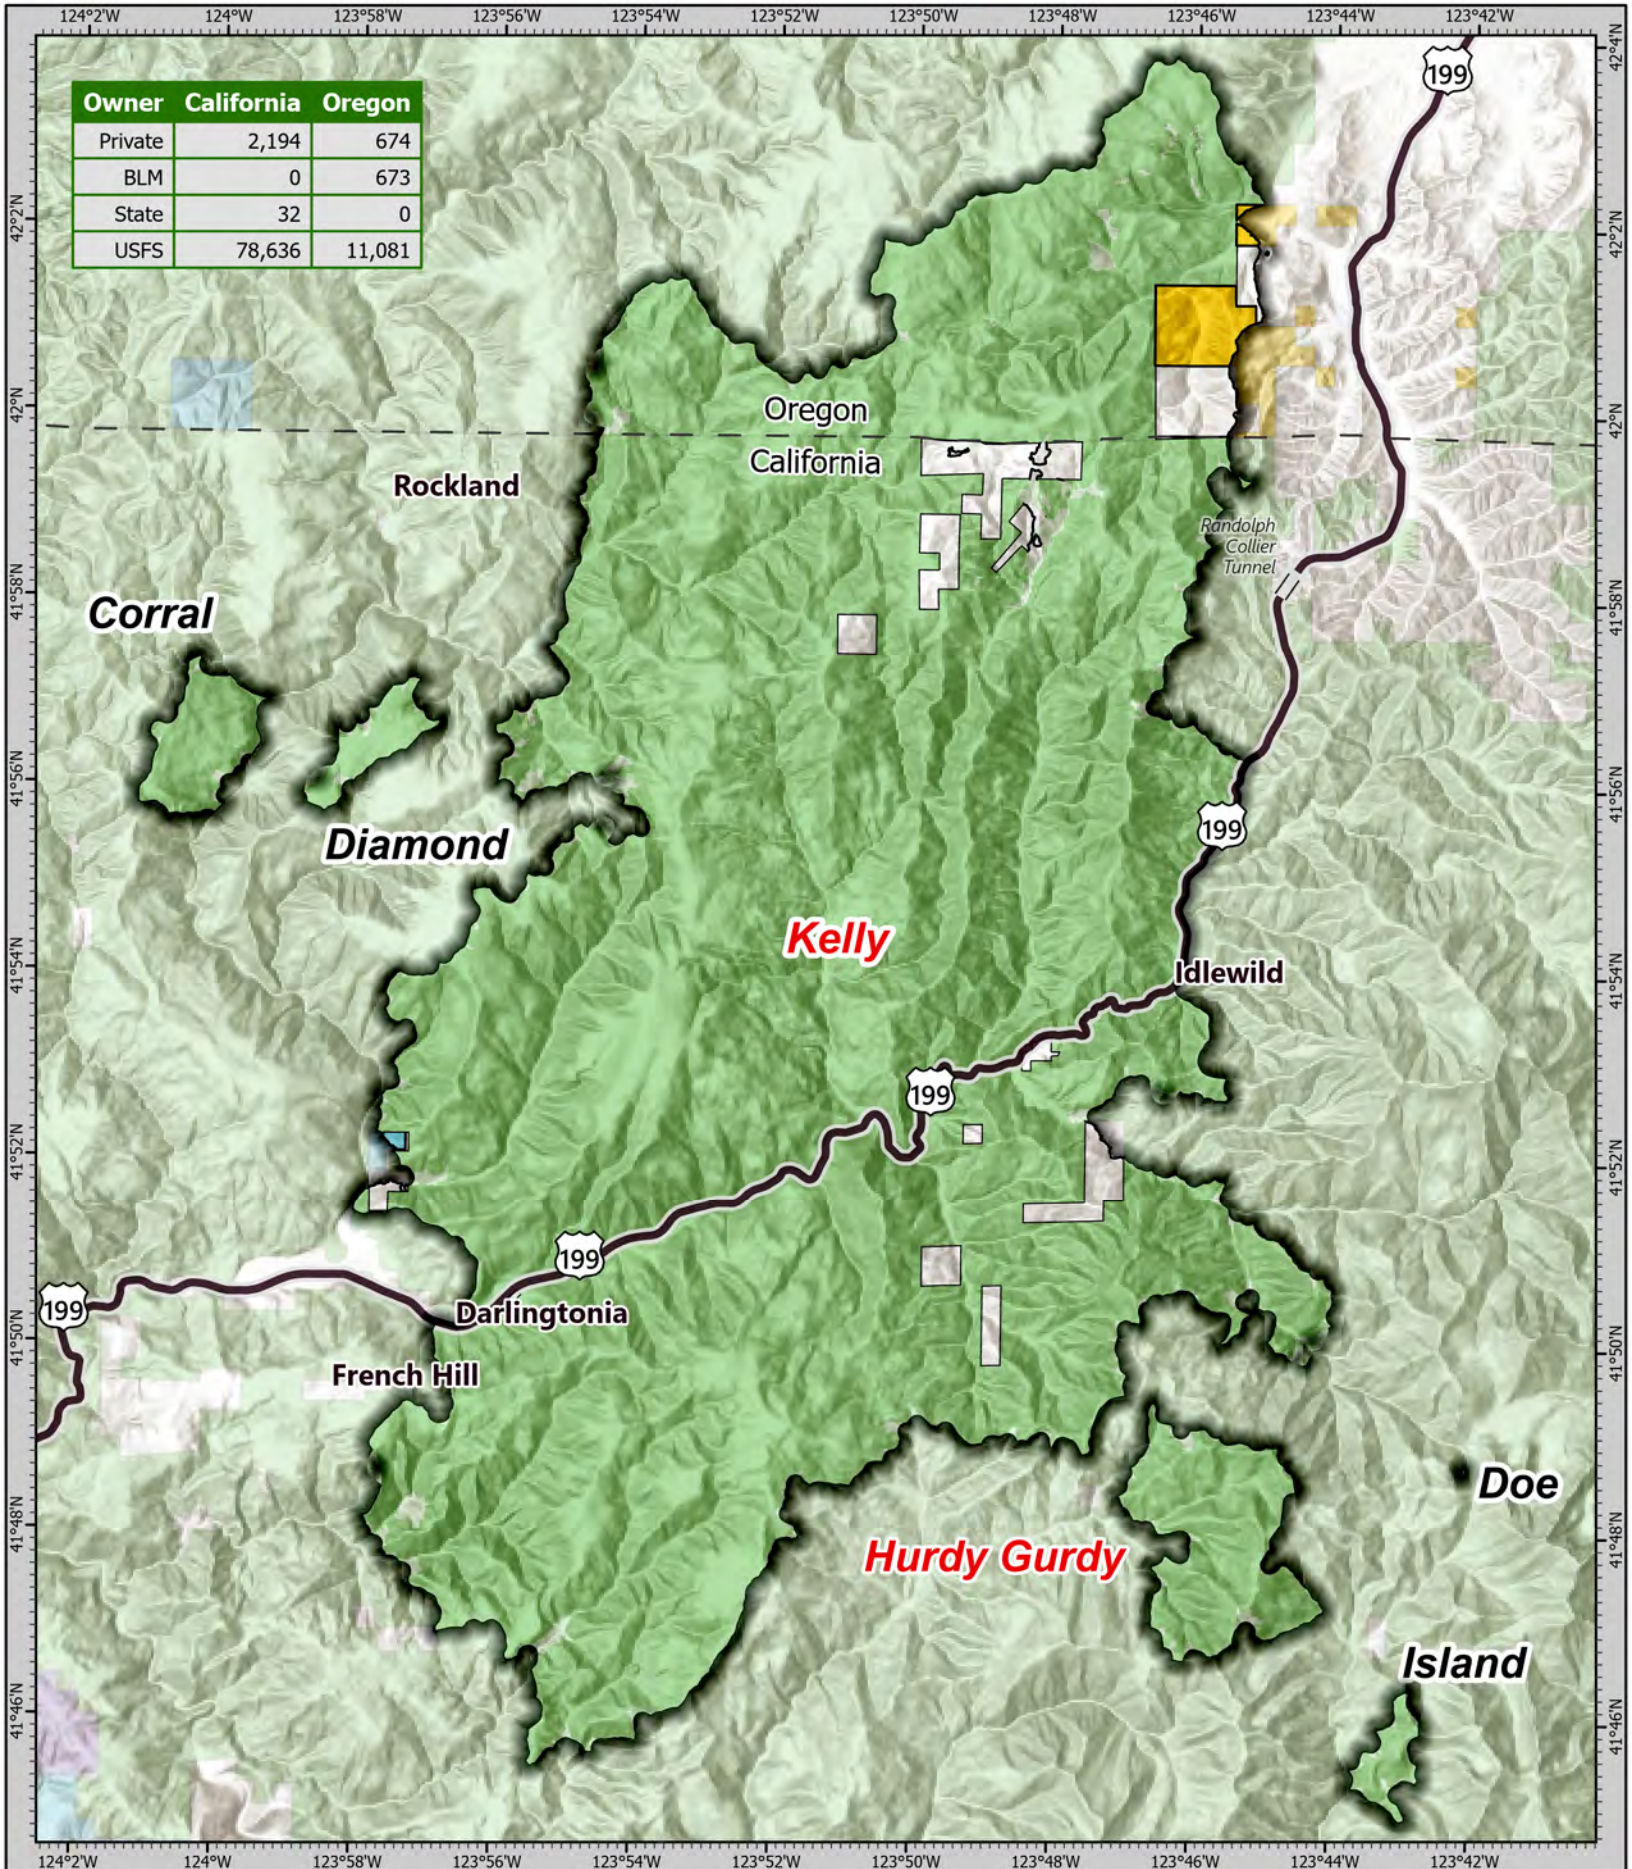

Owner	California	Oregon
Private	2,194	674
BLM	0	673
State	32	0
USFS	78,636	11,081

OWNERSHIP
 Smith River Complex
 CA-SRF-000968 10/02/2023

94,606 acres

- Private = 2,889 acres (96.2%)
- BLM = 719 acres (0.8%)
- State = 31 acres (0.0%)
- USFS = 90,967 acres (96.2%)

1150,000 NAD83 UTM 10N
 0 0.75 1.5 3 Miles
 Prepared by: CAIMT12 10/1/2023 22:15